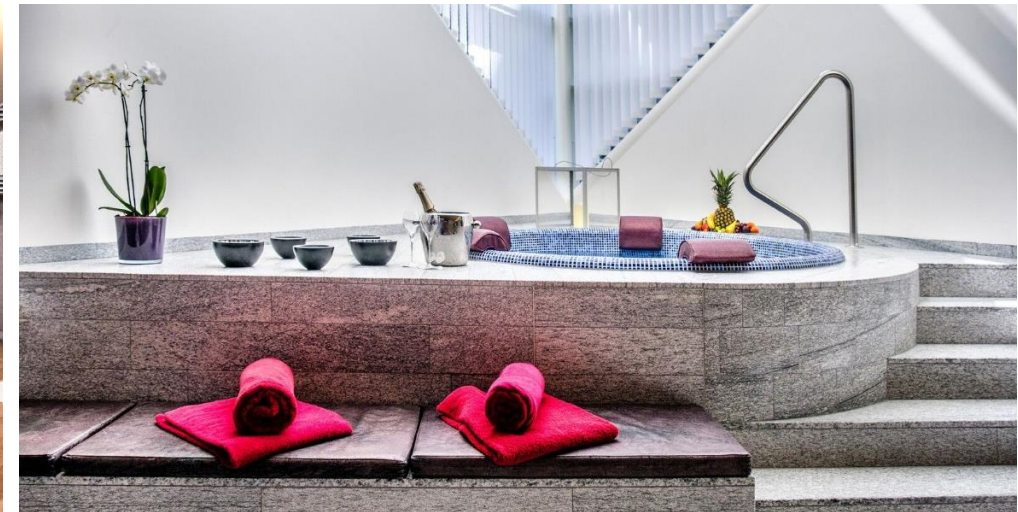

CULINARY

SPA

MICE

AROSA

STAR ARCHITECT MARIO BOTTA

5'000 SQM – ONE OF THE LARGEST SPAS

TREATMENTS / FITNESS / YOGA / BEAUTY CENTER

PRIVATE SPA SUITES

SAUNA & STEAM BATH

RELAXATION ROOM

FITNESS CENTER

NEW YOGA ROOM

DESTINATION

EXPERIENCE

HOTEL

ROOMS