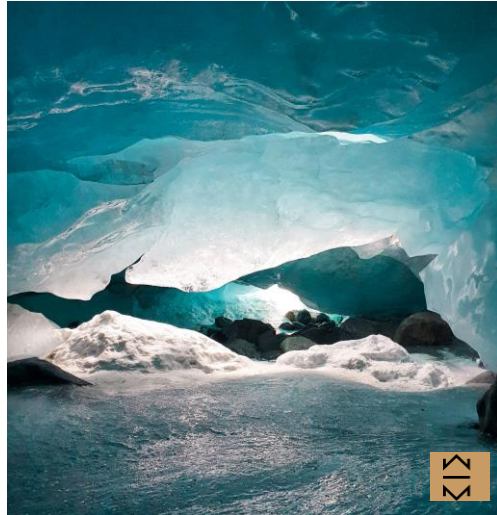

HORSE CARRIAGE RIDE

DESTINATION

EXPERIENCE

HOTEL

ROOMS

CULINARY

SPA

MICE

ST. MORITZ

GLACIER CAVES TOUR

TORCHLIGHT HIKE

SKIJORING

WINTER CANYONING

ENGADIN BUTLER TOUR

CARLTON AFTERNOON TEA

CARVE AN ICE SCULPTURE