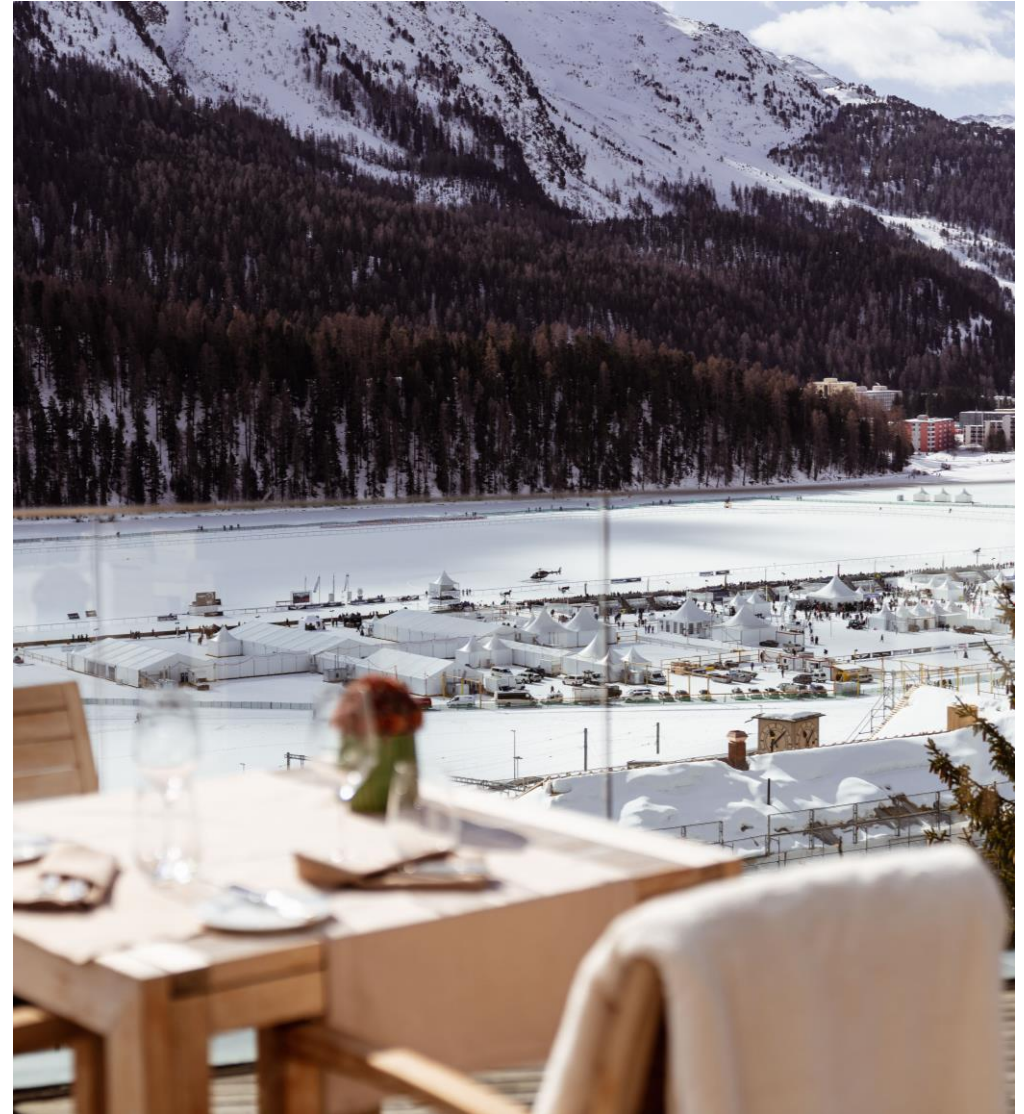

EVENTS ON THE FROZEN LAKE