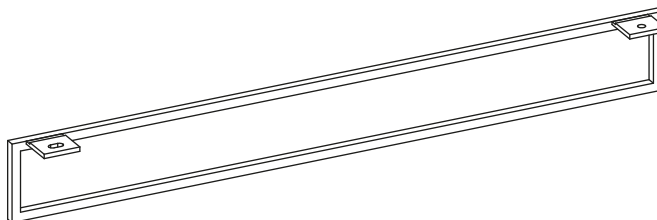

551.167.xx