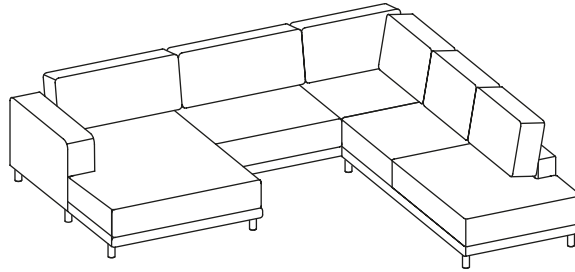

551.175.00

551.162.xx

551.164.xx

551.163.xx

551.165.xx

9.

A

551.158.xx 551.159.xx 551.160.xx 551.166.xx

G

551.175.00

B

551.162.xx 551.164.xx

C

551.163.xx 551.165.xx

				
SKU	L	type	SKU	module
551.167.XX	91 cm	D	551.100.00	CL01 TYME Base, 80 cm
			551.101.00	CL01 TYME Base, 120 cm
			551.102.00	CL01 TYME Base, 160 cm
			551.103.00	CL01 TYME Base, 200 cm
			551.104.00	CL01 TYME Sofa-bed base, 200 cm
			551.115.00 / 551.116.00	CL01 TYME Armrest left / right, 12 cm
			551.117.00 / 551.118.00	CL01 TYME Armrest left / right, 24 cm
			551.119.00	CL01 TYME Corner base, 94 cm
551.168.XX	69 cm	E	551.105.00	CL01 TYME Extension, 72 cm
551.169.XX	81 cm		551.106.00	CL01 TYME Extension, 84 cm
551.170.XX	89 cm		551.107.00	CL01 TYME Extension, 92 cm
551.171.XX	101 cm		551.108.00	CL01 TYME Extension, 104 cm
551.172.XX	109 cm		551.109.00	CL01 TYME Extension, 112 cm
551.173.XX	121 cm		551.110.00	CL01 TYME Extension, 124 cm
551.174.XX	57 cm	F	551.144.00 / 551.145.00 / 551.146.00	CL01 TYME Pouf base, 60 / 76 / 96 cm