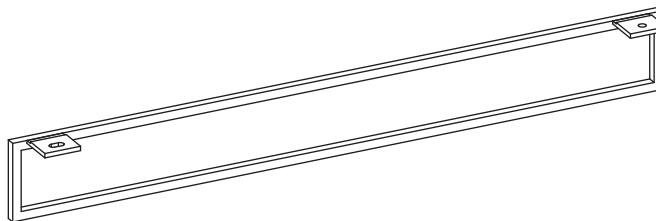

551.167.xx