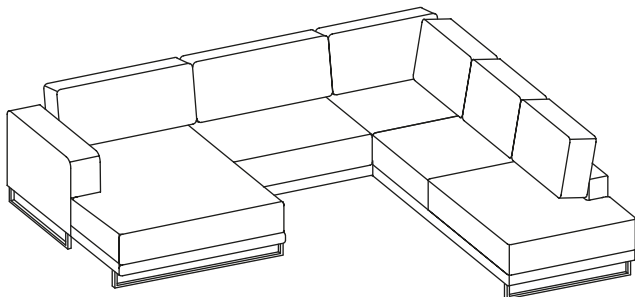

9.

551.167.xx

551.168.xx
551.169.xx
551.170.xx
551.171.xx
551.172.xx
551.173.xx

551.175.00