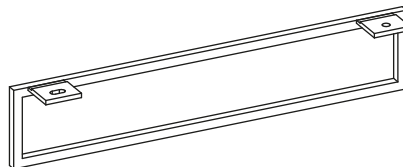

551.174.xx