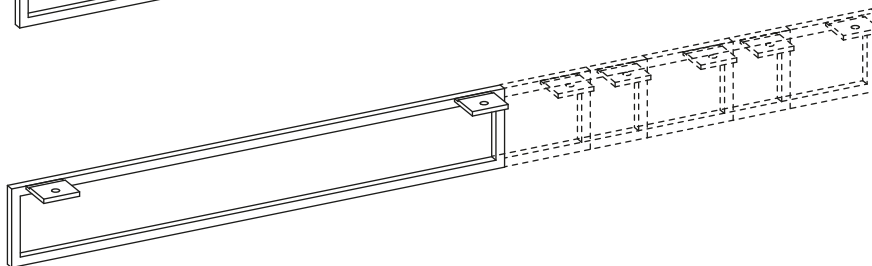

551.168.xx
551.169.xx
551.170.xx
551.171.xx
551.172.xx
551.173.xx