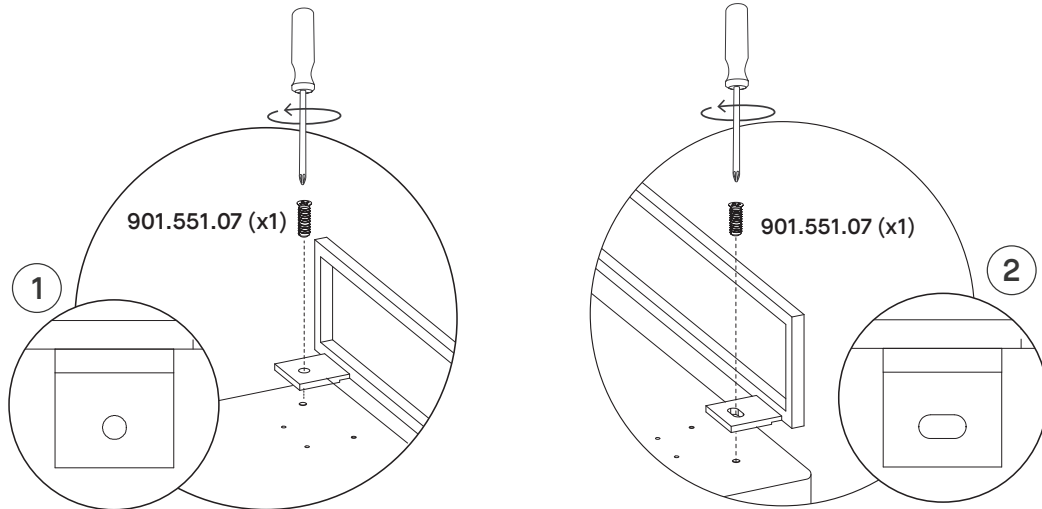

SKU	L	type	SKU	module
551.167.XX	91 cm	D	551.100.00	CL01 TYME Base, 80 cm
			551.101.00	CL01 TYME Base, 120 cm
			551.102.00	CL01 TYME Base, 160 cm
			551.103.00	CL01 TYME Base, 200 cm
			551.104.00	CL01 TYME Sofa-bed base, 200 cm
			551.115.00 / 551.116.00	CL01 TYME Armrest left / right, 12 cm
			551.117.00 / 551.118.00	CL01 TYME Armrest left / right, 24 cm
			551.119.00	CL01 TYME Corner base, 94 cm
551.168.XX	69 cm	E	551.105.00	CL01 TYME Extension, 72 cm
551.169.XX	81 cm		551.106.00	CL01 TYME Extension, 84 cm
551.170.XX	89 cm		551.107.00	CL01 TYME Extension, 92 cm
551.171.XX	101 cm		551.108.00	CL01 TYME Extension, 104 cm
551.172.XX	109 cm		551.109.00	CL01 TYME Extension, 112 cm
551.173.XX	121 cm		551.110.00	CL01 TYME Extension, 124 cm
551.174.XX	57 cm	F	551.144.00 / 551.145.00 / 551.146.00	CL01 TYME Pouf base, 60 / 76 / 96 cm

4.