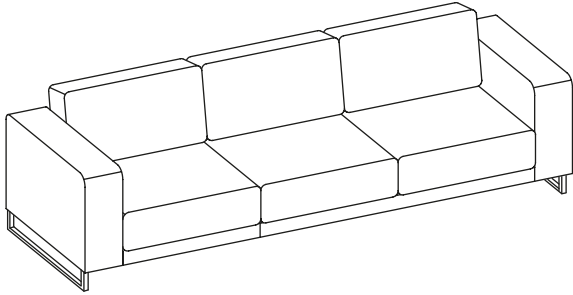

G

551.175.00

B

551.162.xx 551.164.xx

C

551.163.xx 551.165.xx

				
SKU	L	type	SKU	module
551.167.XX	91 cm	D	551.100.00	CL01 TYME Base, 80 cm
			551.101.00	CL01 TYME Base, 120 cm
			551.102.00	CL01 TYME Base, 160 cm
			551.103.00	CL01 TYME Base, 200 cm
			551.104.00	CL01 TYME Sofa-bed base, 200 cm
			551.115.00 / 551.116.00	CL01 TYME Armrest left / right, 12 cm
			551.117.00 / 551.118.00	CL01 TYME Armrest left / right, 24 cm
			551.119.00	CL01 TYME Corner base, 94 cm
551.168.XX	69 cm	E	551.105.00	CL01 TYME Extension, 72 cm
551.169.XX	81 cm		551.106.00	CL01 TYME Extension, 84 cm
551.170.XX	89 cm		551.107.00	CL01 TYME Extension, 92 cm
551.171.XX	101 cm		551.108.00	CL01 TYME Extension, 104 cm
551.172.XX	109 cm		551.109.00	CL01 TYME Extension, 112 cm
551.173.XX	121 cm		551.110.00	CL01 TYME Extension, 124 cm
551.174.XX	57 cm	F	551.144.00 / 551.145.00 / 551.146.00	CL01 TYME Pouf base, 60 / 76 / 96 cm

4.

5.

551.167.xx

551.174.xx

6.

7.

8.

9.