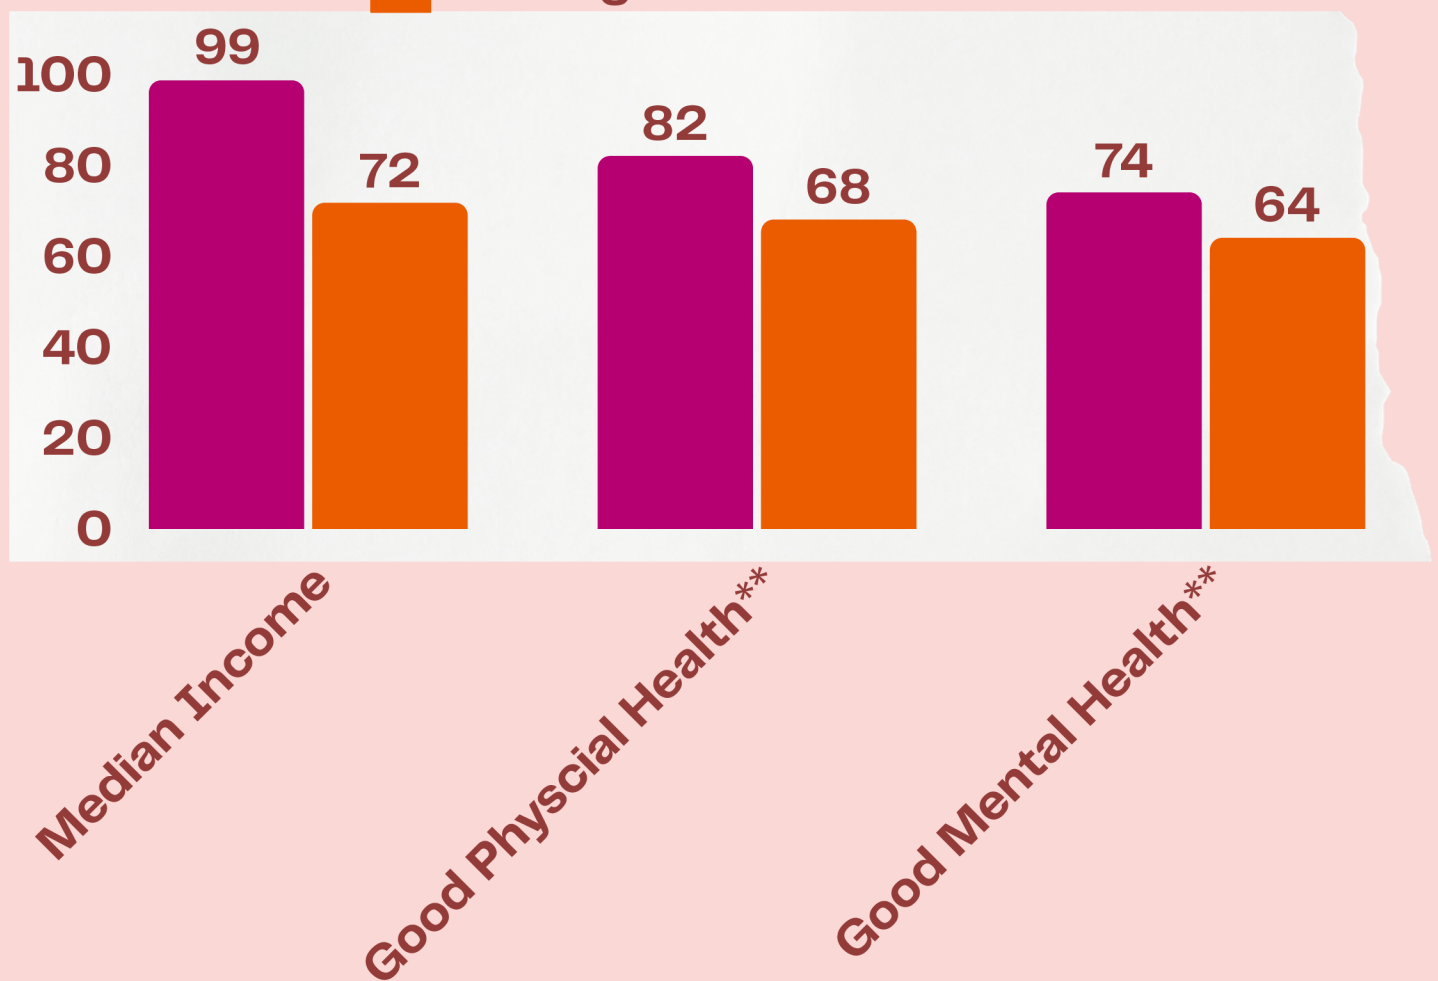

# Building an Inclusive and Just Colorado Springs

## Why Colorado Springs?

## El Paso County Racial Demographics

■ El Paso County - 33% PoC  
■ SE Neighborhood\* - 69% PoC

Data from Colorado Equity Compass \*Census Tract 8041005400 \*\* Self-Reported