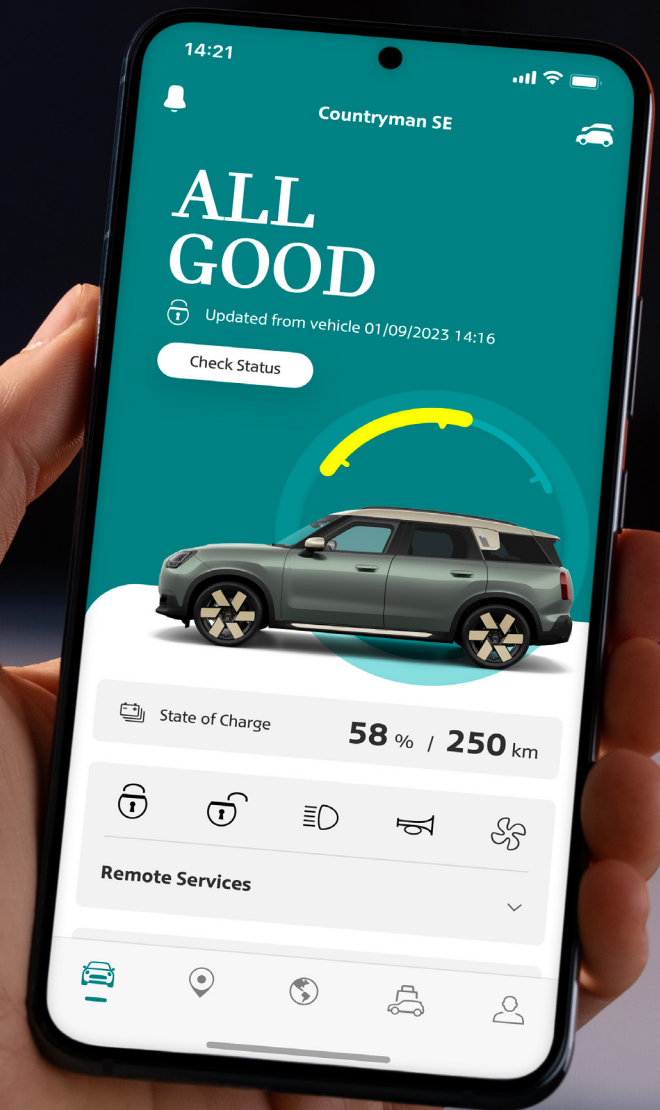

STAY CONNECTED.

With the MINI App, you can immediately benefit from an ever-growing range of convenient features and functions.

CHECK IN.

- Car locked? Windows closed? Fuel needed? Check in at any time to view the status of your MINI from anywhere
- Confirm the last location of your car via the built-in map
- If you're lucky enough to drive more than one MINI, you can switch between cars using the Garage View

TAKE CONTROL.

- Remotely lock and unlock your car with a touch of a button for 24/7 peace of mind
- Ventilate the interior of your MINI prior to your journey

PLAN TRIPS.

- Search and save addresses and Points of Interest
- Plan ahead and send destinations straight to your MINI
- Review routes, traffic and find possible parking options at your destination

CHECK UP.

- View your vehicle health status for essential maintenance
- Check and receive notifications for any servicing requirements
- Direct access to MINI Roadside Assistance support
- Search for your local MINI Retailer

For more information about the MINI App please check out the **MINI App Discovery Guide** or visit mini.co.uk/connected

The phone screens shown on this page may feature various MINI models.