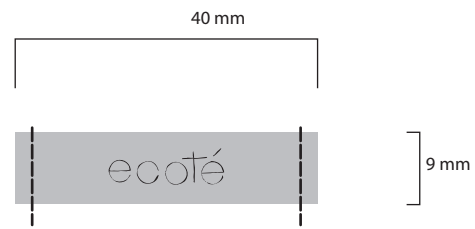

UR-ALLCARE2

OR

WACC E-M3

STICKER

engraved on the inside of the shoe

0 1 2 3 4 5 6 7 8 9 1/2

size on the bottom sole of the shoe

KIMCHI BLUE