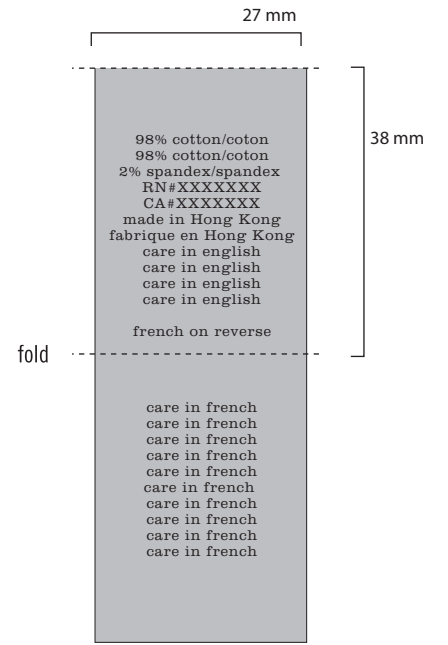

left wrist

Cougar Opaque 130 cover
4/4 CMYK

UR-ALLCARE7

UR-ALLCARE2

OR

WACC-E-M2
PP0800255

WACC-E-CC1

UR-ALLCARE7

UR-ALLCARE2

OR

WACC E-M3

STICKER

engraved on the inside of the shoe

0 1 2 3 4 5 6 7 8 9 1/2

size on the bottom sole of the shoe

KIMCHI BLUE