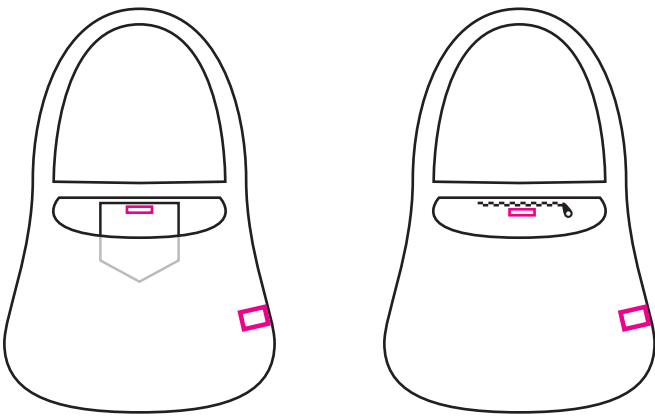

left wrist

Cougar Opaque 130 cover
4/4 CMYK

UR-ALLCARE7

UR-ALLCARE2

OR

WACC-E-M2
PP0800255

WACC-E-CC1

UR-ALLCARE7

UR-ALLCARE2

OR

WACC E-M3

STICKER

engraved on the inside of the shoe

0 1 2 3 4 5 6 7 8 9 1/2

size on the bottom sole of the shoe

KIMCHI BLUE