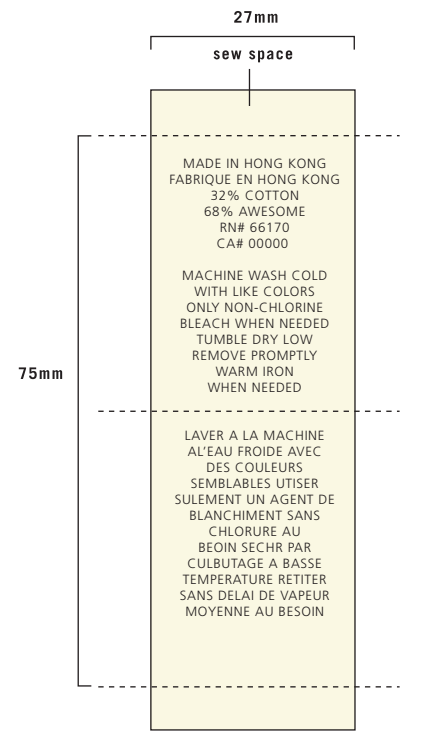

WACC-KB-CC1

Font Frutiger 45 light 5pt.