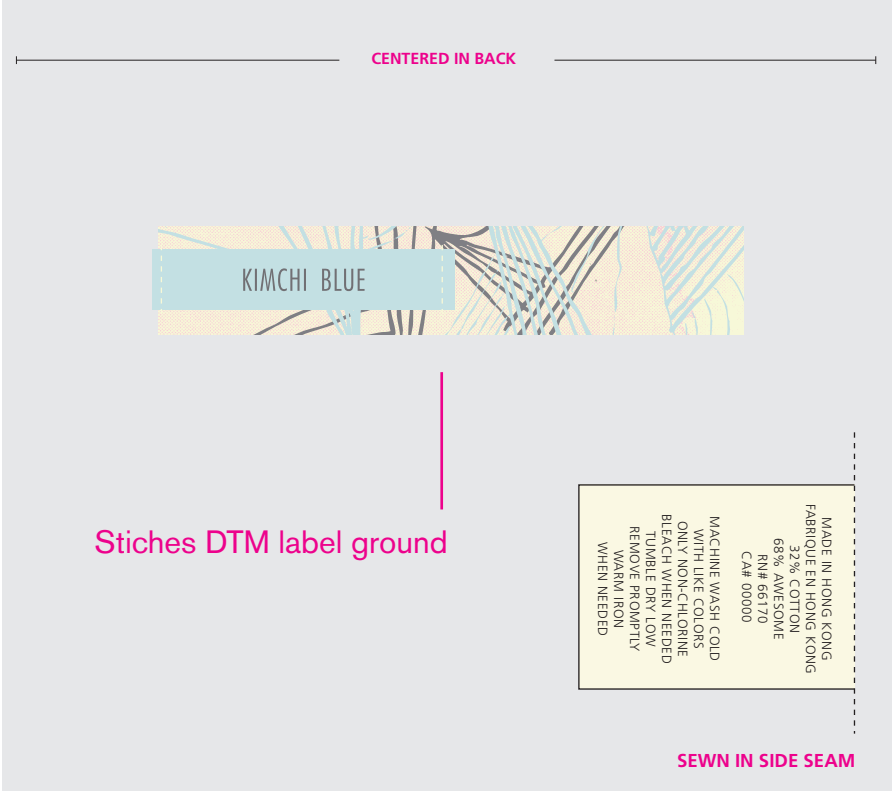

1.5" x 1.875

back

left wrist

Cougar Opaque 130 cover
1/1 black

UR-ALLCARE7

UR-ALLCARE2

OR

KIMCHI BLUE WACC Kimchi & Blue Package A