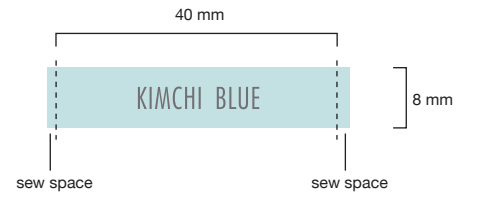

WACC-KB-M1
PS071023-F