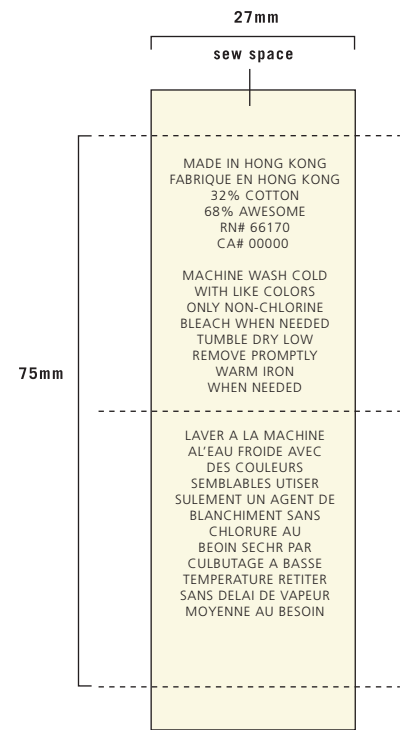

WACC-KB-M1
PS071023-F

WACC-KB-CC1

Font Frutiger 45 light 5pt.