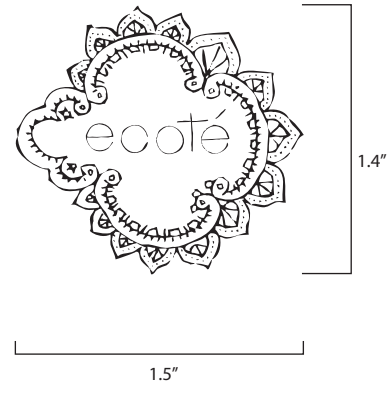

UR-ALLCARE2

OR

WACC E-M3

STICKER

engraved on the inside of the shoe

0 1 2 3 4 5 6 7 8 9 1/2

size on the bottom sole of the shoe

KIMCHI BLUE