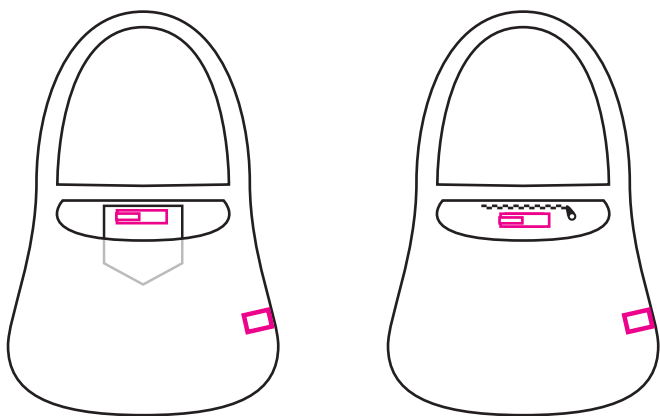

WACC-KB-J3
PS071221-M

UR-ALLCARE7

UR-ALLCARE2

OR