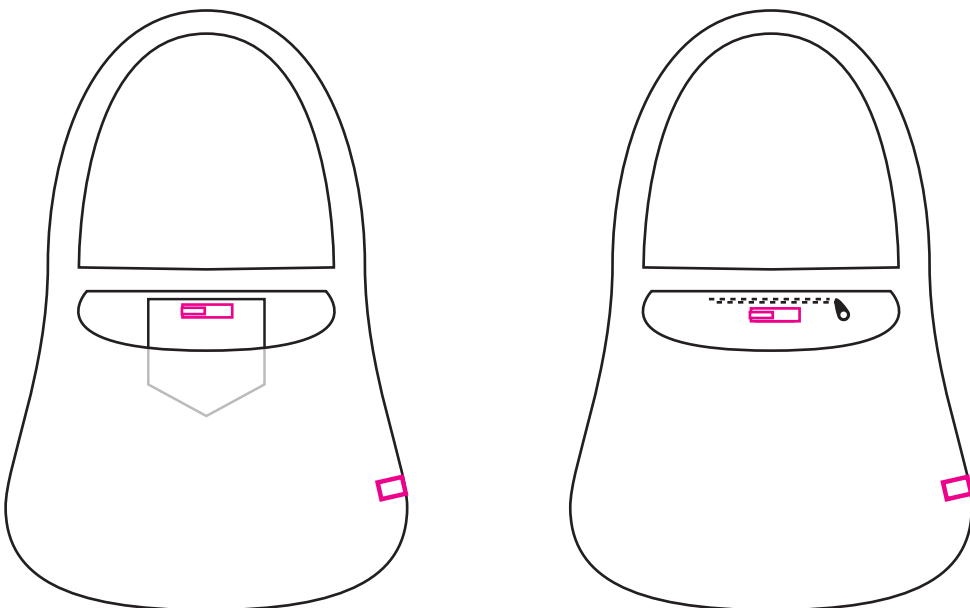

WACC-KB-J3
PS071221-M

UR-ALLCARE7

UR-ALLCARE2

OR