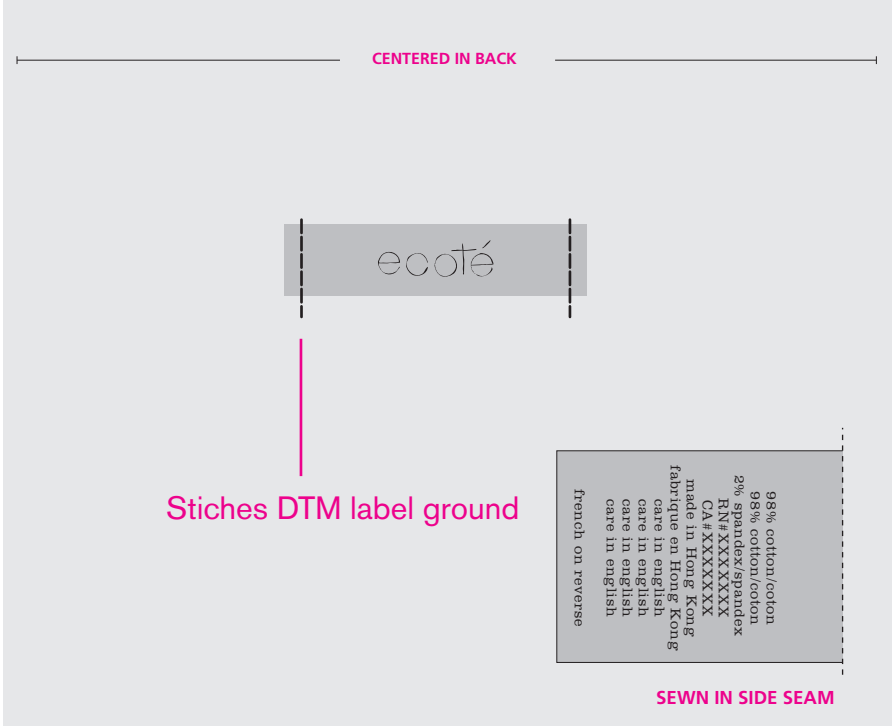

left wrist

Cougar Opaque 130 cover
4/4 CMYK

UR-ALLCARE7

UR-ALLCARE2

OR

WACC-E-M2
PP0800255

WACC-E-CC1

UR-ALLCARE7

UR-ALLCARE2

OR

WACC E-M3

STICKER

engraved on the inside of the shoe

0 1 2 3 4 5 6 7 8 9 1/2

size on the bottom sole of the shoe

KIMCHI BLUE