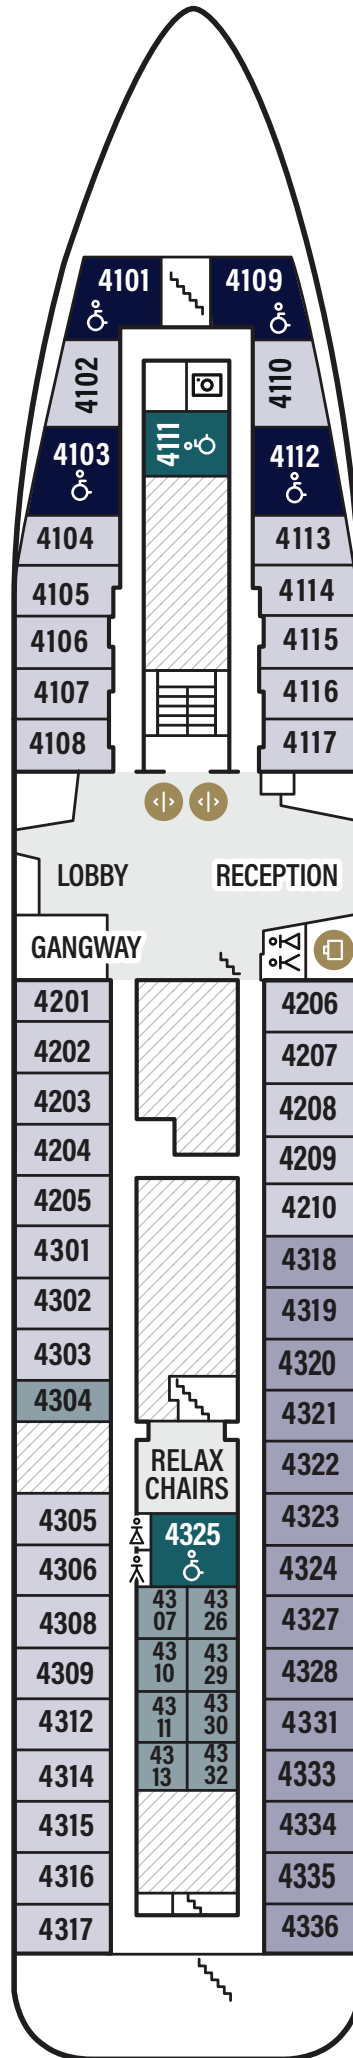

DECK 4

- ✓ Reception
- ✓ Gangway
- ✓ Baggage room 
- ✓ Hospital
- ✓ Port to Port Lounge
- ✓ Self Service Laundry 
- ✓ Cabins 4101 - 4336

Portside
Left

Starboard
Right

-  Interior
-  Interior accessible
-  Seaview superior double
-  Seaview superior twin
-  Seaview superior accessible

DECK 5

Portside
Left

Starboard
Right

- ✓ Seating Area by the Atrium
- ✓ Cabins 5101 - 5345

- Interior
- Interior accessible
- Seaview superior double
- Seaview deluxe
- Seaview superior accessible

♿ Toilet

🚪 Elevator

🪜 Stairs

DECK 6

Portside
Left

Starboard
Right

- ✓ Observation Deck Bow
- ✓ Bow Lounge
- ✓ Conference room
- ✓ Havila Shop
- ✓ Excursion Center
- ✓ Seating areas
- ✓ Hildring Fine Dining
- ✓ Havly Café
- ✓ Havrand Restaurant

♣♣ Toilet ♣♣ Elevator 🪜 Stairs

DECK 8

Portside
Left

Starboard
Right

- ✓ Outdoor Main deck
- ✓ Jacuzzi (public) 
- ✓ Havbris Bar 
- ✓ Wardrobes 
- ✓ Sauna 
- ✓ Lighthouse Suites 8105, 8109

 Lighthouse suites