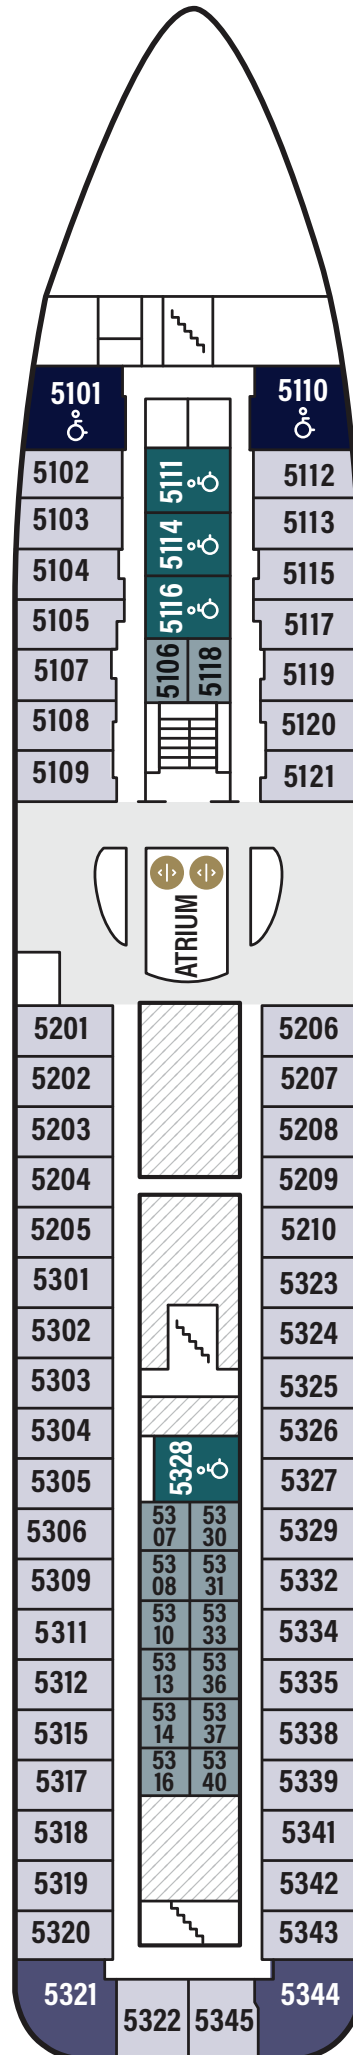

DECK 4

- ✓ Reception
- ✓ Gangway
- ✓ Baggage room 
- ✓ Hospital
- ✓ Port to Port Lounge
- ✓ Self Service Laundry 
- ✓ Cabins 4101 - 4336

Portside
Left

Starboard
Right

-  Interior
-  Interior accessible
-  Seaview superior double
-  Seaview superior twin
-  Seaview superior accessible

DECK 5

Portside
Left

Starboard
Right

- ✓ Seating Area by the Atrium
- ✓ Cabins 5101 - 5345

- Interior
- Interior accessible
- Seaview superior double
- Seaview deluxe
- Seaview superior accessible

♿ Toilet

🚪 Elevator

🪜 Stairs

DECK 6

Portside
Left

Starboard
Right

- ✓ Observation Deck Bow
- ✓ Bow Lounge
- ✓ Conference room
- ✓ Havila Shop
- ✓ Excursion Center
- ✓ Seating areas
- ✓ Hildring Fine Dining
- ✓ Havly Café
- ✓ Havrand Restaurant

DECK 7

Portside
Left

Starboard
Right

- ✓ Gym (Cardio) ♣♣
- ✓ Gym (Weights) ♣♣
- ✓ Observation deck aft
- ✓ Junior Suites
- ✓ Cabins 7101 - 7323

- Interior
- Interior accessible
- Seaview deluxe
- Panoramic superior
- Panoramic deluxe
- Balcony deluxe
- Balcony deluxe accesible
- Junior suites