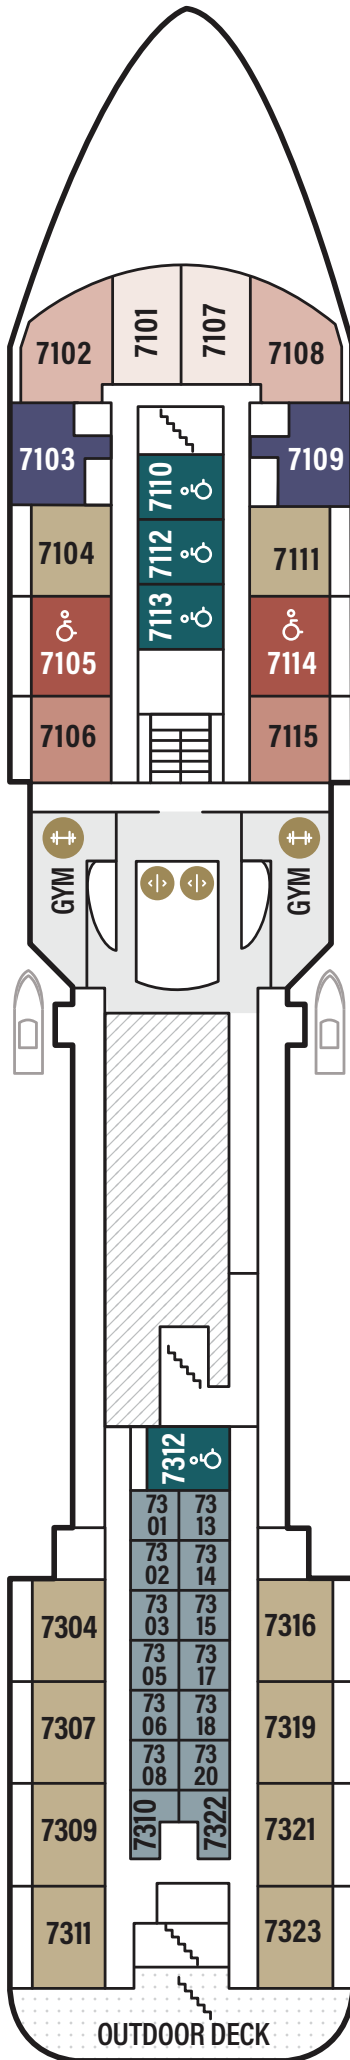

DECK 7

Portside
Left

Starboard
Right

- ✓ Gym (Cardio) ♣♣
- ✓ Gym (Weights) ♣♣
- ✓ Observation deck aft
- ✓ Junior Suites
- ✓ Cabins 7101 - 7323

- Interior
- Interior accessible
- Seaview deluxe
- Panoramic superior
- Panoramic deluxe
- Balcony deluxe
- Balcony deluxe accesible
- Junior suites

♣♣ Toilet   ♣♣ Elevator   🪜 Stairs