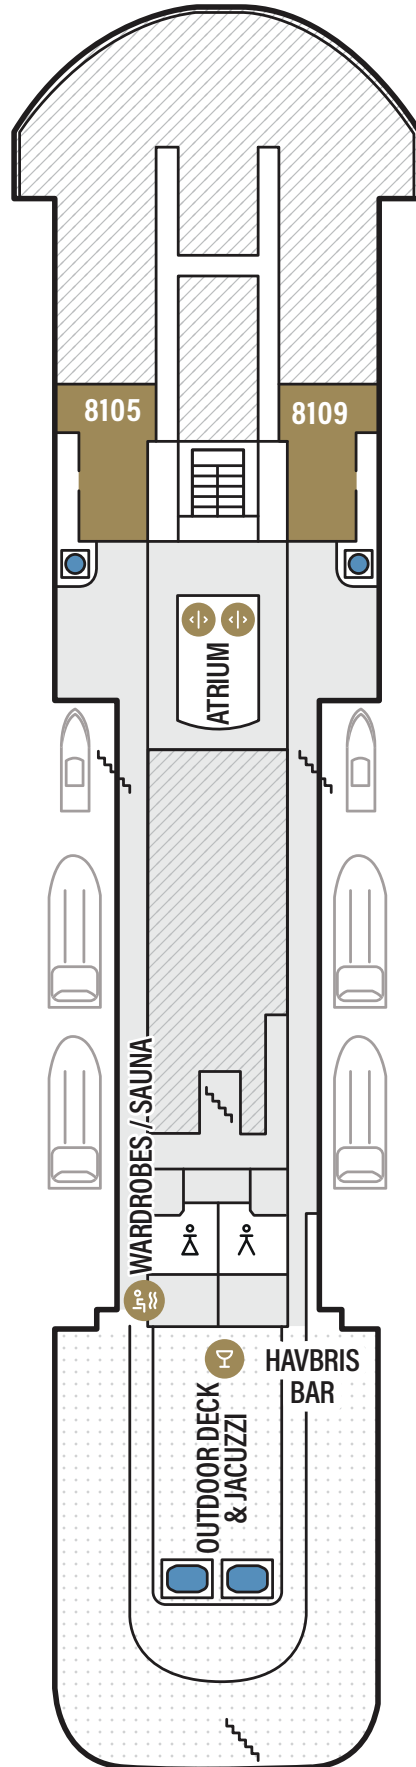

DECK 4

- ✓ Reception
- ✓ Gangway
- ✓ Baggage room 
- ✓ Hospital
- ✓ Port to Port Lounge
- ✓ Self Service Laundry 
- ✓ Cabins 4101 - 4336

Portside
Left

Starboard
Right

-  Interior
-  Interior accessible
-  Seaview superior double
-  Seaview superior twin
-  Seaview superior accessible

DECK 5

Portside
Left

Starboard
Right

- ✓ Seating Area by the Atrium
- ✓ Cabins 5101 - 5345

- Interior
- Interior accessible
- Seaview superior double
- Seaview deluxe
- Seaview superior accessible

♿ Toilet

🚪 Elevator

🪜 Stairs

DECK 6

Portside
Left

Starboard
Right

- ✓ Observation Deck Bow
- ✓ Bow Lounge
- ✓ Conference room
- ✓ Havila Shop
- ✓ Excursion Center
- ✓ Seating areas
- ✓ Hildring Fine Dining
- ✓ Havly Café
- ✓ Havrand Restaurant

♣♣ Toilet ♣♣ Elevator 🪜 Stairs

DECK 8

Portside
Left

Starboard
Right

- ✓ Outdoor Main deck
- ✓ Jacuzzi (public) 
- ✓ Havbris Bar 
- ✓ Wardrobes 
- ✓ Sauna 
- ✓ Lighthouse Suites 8105, 8109

 Lighthouse suites