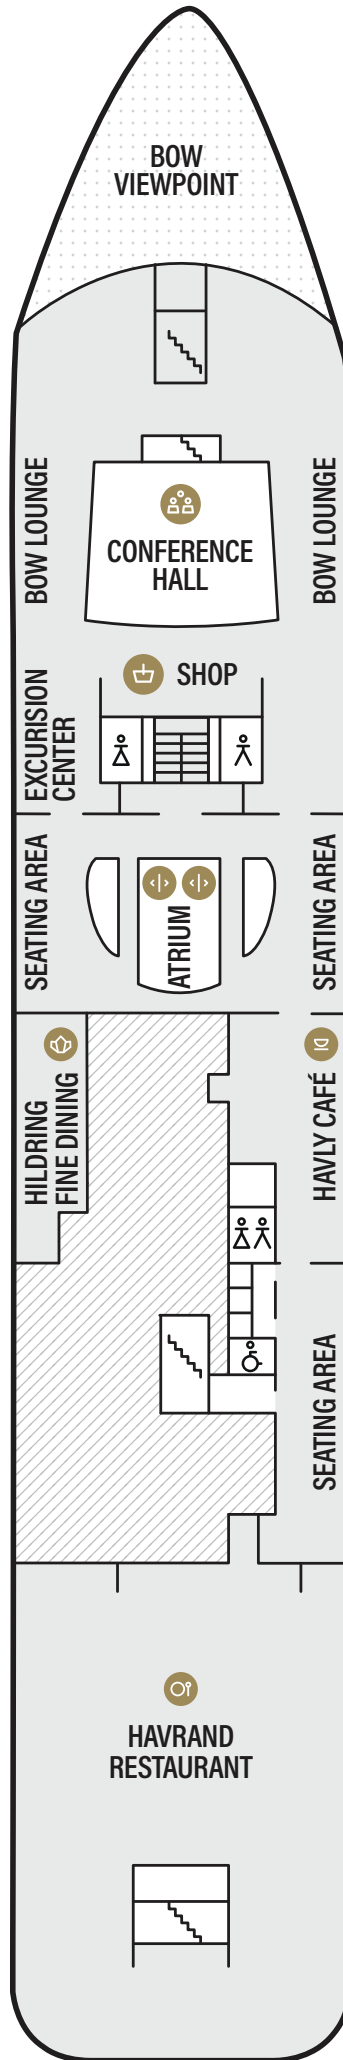

DECK 4

- ✓ Reception
- ✓ Gangway
- ✓ Baggage room 
- ✓ Hospital
- ✓ Port to Port Lounge
- ✓ Self Service Laundry 
- ✓ Cabins 4101 - 4336

Portside
Left

Starboard
Right

-  Interior
-  Interior accessible
-  Seaview superior double
-  Seaview superior twin
-  Seaview superior accessible

DECK 5

Portside
Left

Starboard
Right

- ✓ Seating Area by the Atrium
- ✓ Cabins 5101 - 5345

- Interior
- Interior accessible
- Seaview superior double
- Seaview deluxe
- Seaview superior accessible

♿ Toilet

🚪 Elevator

🪜 Stairs

DECK 6

Portside
Left

Starboard
Right

- ✓ Observation Deck Bow
- ✓ Bow Lounge
- ✓ Conference room
- ✓ Havila Shop
- ✓ Excursion Center
- ✓ Seating areas
- ✓ Hildring Fine Dining
- ✓ Havly Café
- ✓ Havrand Restaurant

DECK 7

Portside
Left

Starboard
Right

- ✓ Gym (Cardio) ♣♣
- ✓ Gym (Weights) ♣♣
- ✓ Observation deck aft
- ✓ Junior Suites
- ✓ Cabins 7101 - 7323

- Interior
- Interior accessible
- Seaview deluxe
- Panoramic superior
- Panoramic deluxe
- Balcony deluxe
- Balcony deluxe accesible
- Junior suites