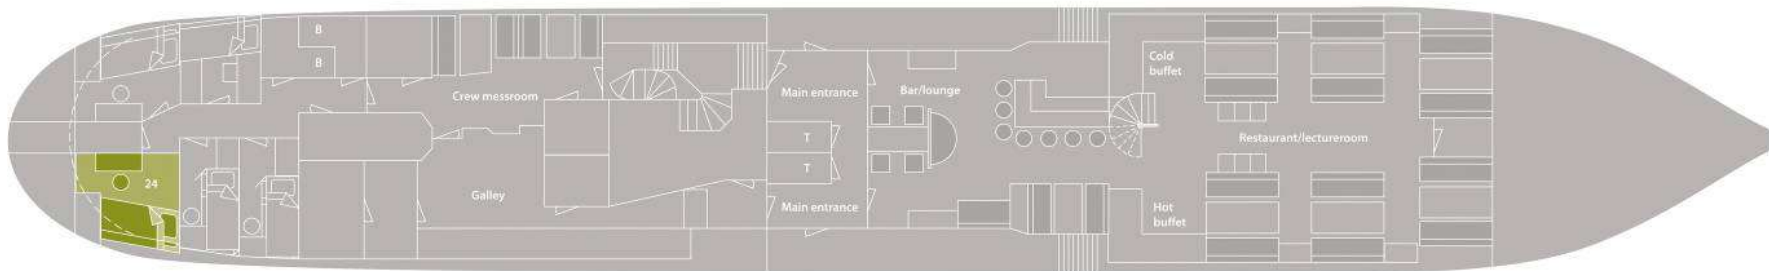

DECKPLAN REMBRANDT VAN RIJN

s/v Rembrandt van Rijn deckplan

	twin shared porthole		lower berth	 Bathroom
	twin private inside		upper and lower berth	
	twin private porthole		double bed	