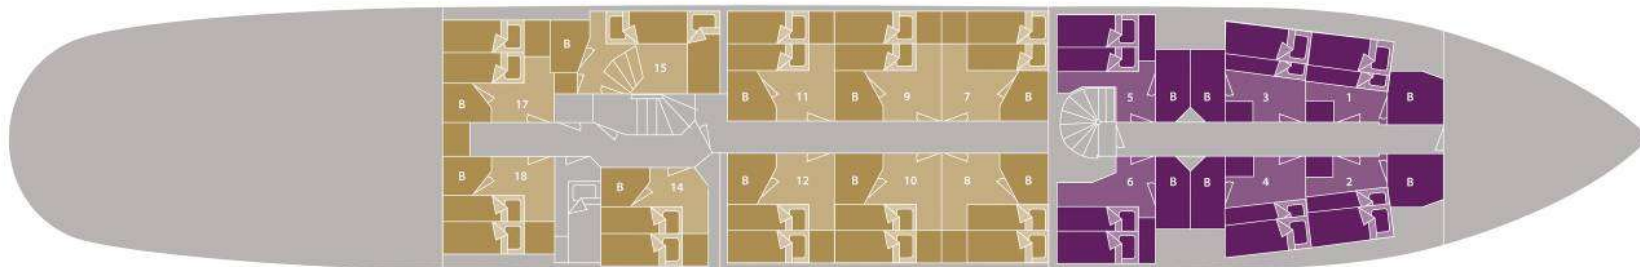

DECKPLAN REMBRANDT VAN RIJN

s/v Rembrandt van Rijn deckplan

	twin shared porthole		lower berth	 Bathroom
	twin private inside		upper and lower berth	
	twin private porthole		double bed	