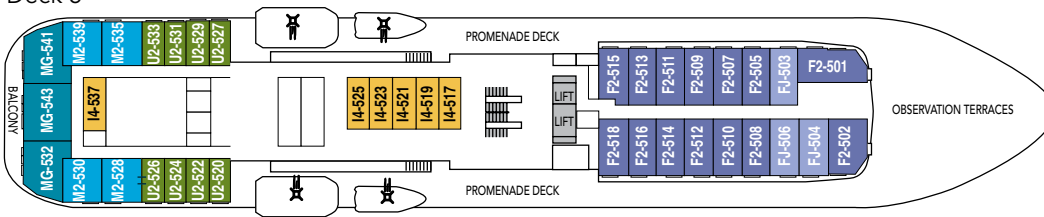

<b>MG</b>	Outside grand suite	Seating area, TV, minibar, double bed, shower/wc. Some have private balcony.	Deck 5, 6
<b>M</b>	Outside suite	One room, seating area, TV, minibar, double bed, shower/wc.	Deck 5, 6
<b>F</b>	Outside superior cabin	Seating area, TV, refrigerator, double bed, shower/wc.	Deck 3, 5
<b>U</b>	Outside cabin	One bed, one sofa bed, table, refrigerator, TV, shower/wc. (U526*)	Deck 5, 6
<b>N</b>	Outside cabin	One bed, one sofa bed, table, refrigerator, TV, shower/wc. (N352*)	Deck 3
<b>FJ</b>	Inside superior cabin	Seating area, TV, refrigerator, double bed, shower/wc, limited or no view. FJ 503 with twin bed.	Deck 5
<b>I</b>	Inside cabin	One bed, one sofa bed, refrigerator, TV, shower/wc.	Deck 3, 5, 6

► Cabins 342 and 346 are adapted for guests with special needs.  
 ► Subject to change. \* These cabins have upper and lower berths.

Cabin category M2

Cabin category F2

Cabin category U2

Deck 8

Deck 7

Deck 6

Deck 5

Deck 4

Deck 3

Deck 2