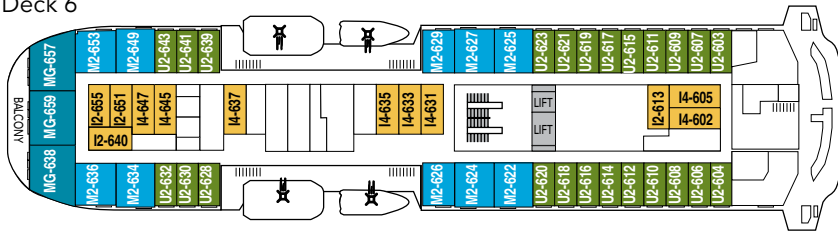

and expedition landings you meet at our "tender pit" where we safely embark our sturdy Polarcirkel boats and take you safely and efficiently from ship to shore.

Ship yard:	Fincantieri, (I)
Flag:	Norway
Year of construction:	2007
Gross tonnage:	11 647
Passengers:	318
Cabins:	128
Overall length:	114 m
Beam:	20.2 m
Ice class:	1A/1B
Service speed:	13 knots

<b>MG</b>	Outside grand suite	Seating area, TV, minibar, double bed, shower/wc. Some have private balcony.	Deck 5, 6
<b>M</b>	Outside suite	One room, seating area, TV, minibar, double bed, shower/wc.	Deck 5, 6
<b>F</b>	Outside superior cabin	Seating area, TV, refrigerator, double bed, shower/wc.	Deck 3, 5
<b>U</b>	Outside cabin	One bed, one sofa bed, table, refrigerator, TV, shower/wc. (U526*)	Deck 5, 6
<b>N</b>	Outside cabin	One bed, one sofa bed, table, refrigerator, TV, shower/wc. (N352*)	Deck 3
<b>FJ</b>	Inside superior cabin	Seating area, TV, refrigerator, double bed, shower/wc, limited or no view. FJ 503 with twin bed.	Deck 5
<b>I</b>	Inside cabin	One bed, one sofa bed, refrigerator, TV, shower/wc.	Deck 3, 5, 6

► Cabins 342 and 346 are adapted for guests with special needs.  
 ► Subject to change. \* These cabins have upper and lower berths.

Cabin category M2

Cabin category F2

Cabin category U2

Deck 8

Deck 7

Deck 6

Deck 5

Deck 4

Deck 3

Deck 2