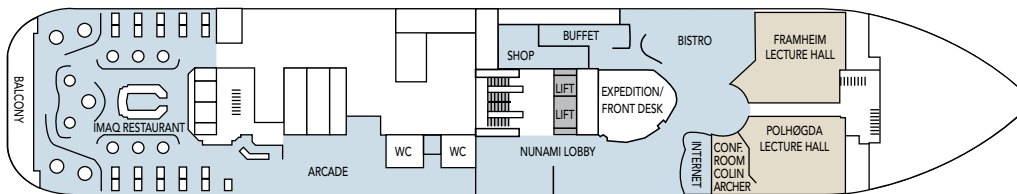

<b>MG</b>	Outside grand suite	Seating area, TV, minibar, double bed, shower/wc. Some have private balcony.	Deck 5, 6
<b>M</b>	Outside suite	One room, seating area, TV, minibar, double bed, shower/wc.	Deck 5, 6
<b>F</b>	Outside superior cabin	Seating area, TV, refrigerator, double bed, shower/wc.	Deck 3, 5
<b>U</b>	Outside cabin	One bed, one sofa bed, table, refrigerator, TV, shower/wc. (U526*)	Deck 5, 6
<b>N</b>	Outside cabin	One bed, one sofa bed, table, refrigerator, TV, shower/wc. (N352*)	Deck 3
<b>FJ</b>	Inside superior cabin	Seating area, TV, refrigerator, double bed, shower/wc, limited or no view. FJ 503 with twin bed.	Deck 5
<b>I</b>	Inside cabin	One bed, one sofa bed, refrigerator, TV, shower/wc.	Deck 3, 5, 6

► Cabins 342 and 346 are adapted for guests with special needs.  
 ► Subject to change. \* These cabins have upper and lower berths.

Cabin category M2

Cabin category F2

Cabin category U2

Deck 8

Deck 7

Deck 6

Deck 5

Deck 4

Deck 3

Deck 2