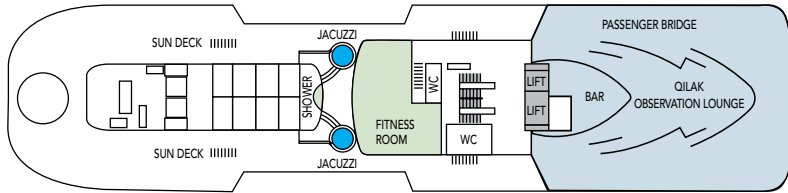

Deck 7

Deck 6