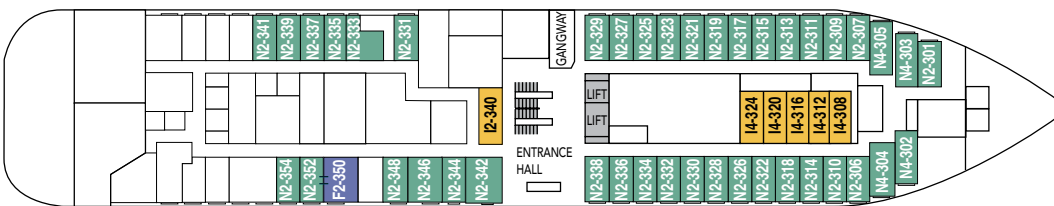

<b>MG</b>	Outside grand suite	Seating area, TV, minibar, double bed, shower/wc. Some have private balcony.	Deck 5, 6
<b>M</b>	Outside suite	One room, seating area, TV, minibar, double bed, shower/wc.	Deck 5, 6
<b>F</b>	Outside superior cabin	Seating area, TV, refrigerator, double bed, shower/wc.	Deck 3, 5
<b>U</b>	Outside cabin	One bed, one sofa bed, table, refrigerator, TV, shower/wc. (U526*)	Deck 5, 6
<b>N</b>	Outside cabin	One bed, one sofa bed, table, refrigerator, TV, shower/wc. (N352*)	Deck 3
<b>FJ</b>	Inside superior cabin	Seating area, TV, refrigerator, double bed, shower/wc, limited or no view. FJ 503 with twin bed.	Deck 5
<b>I</b>	Inside cabin	One bed, one sofa bed, refrigerator, TV, shower/wc.	Deck 3, 5, 6

► Cabins 342 and 346 are adapted for guests with special needs.  
 ► Subject to change. \* These cabins have upper and lower berths.

Cabin category M2

Cabin category F2

Cabin category U2

Deck 8

Deck 7

Deck 6

Deck 5

Deck 4

Deck 3

Deck 2