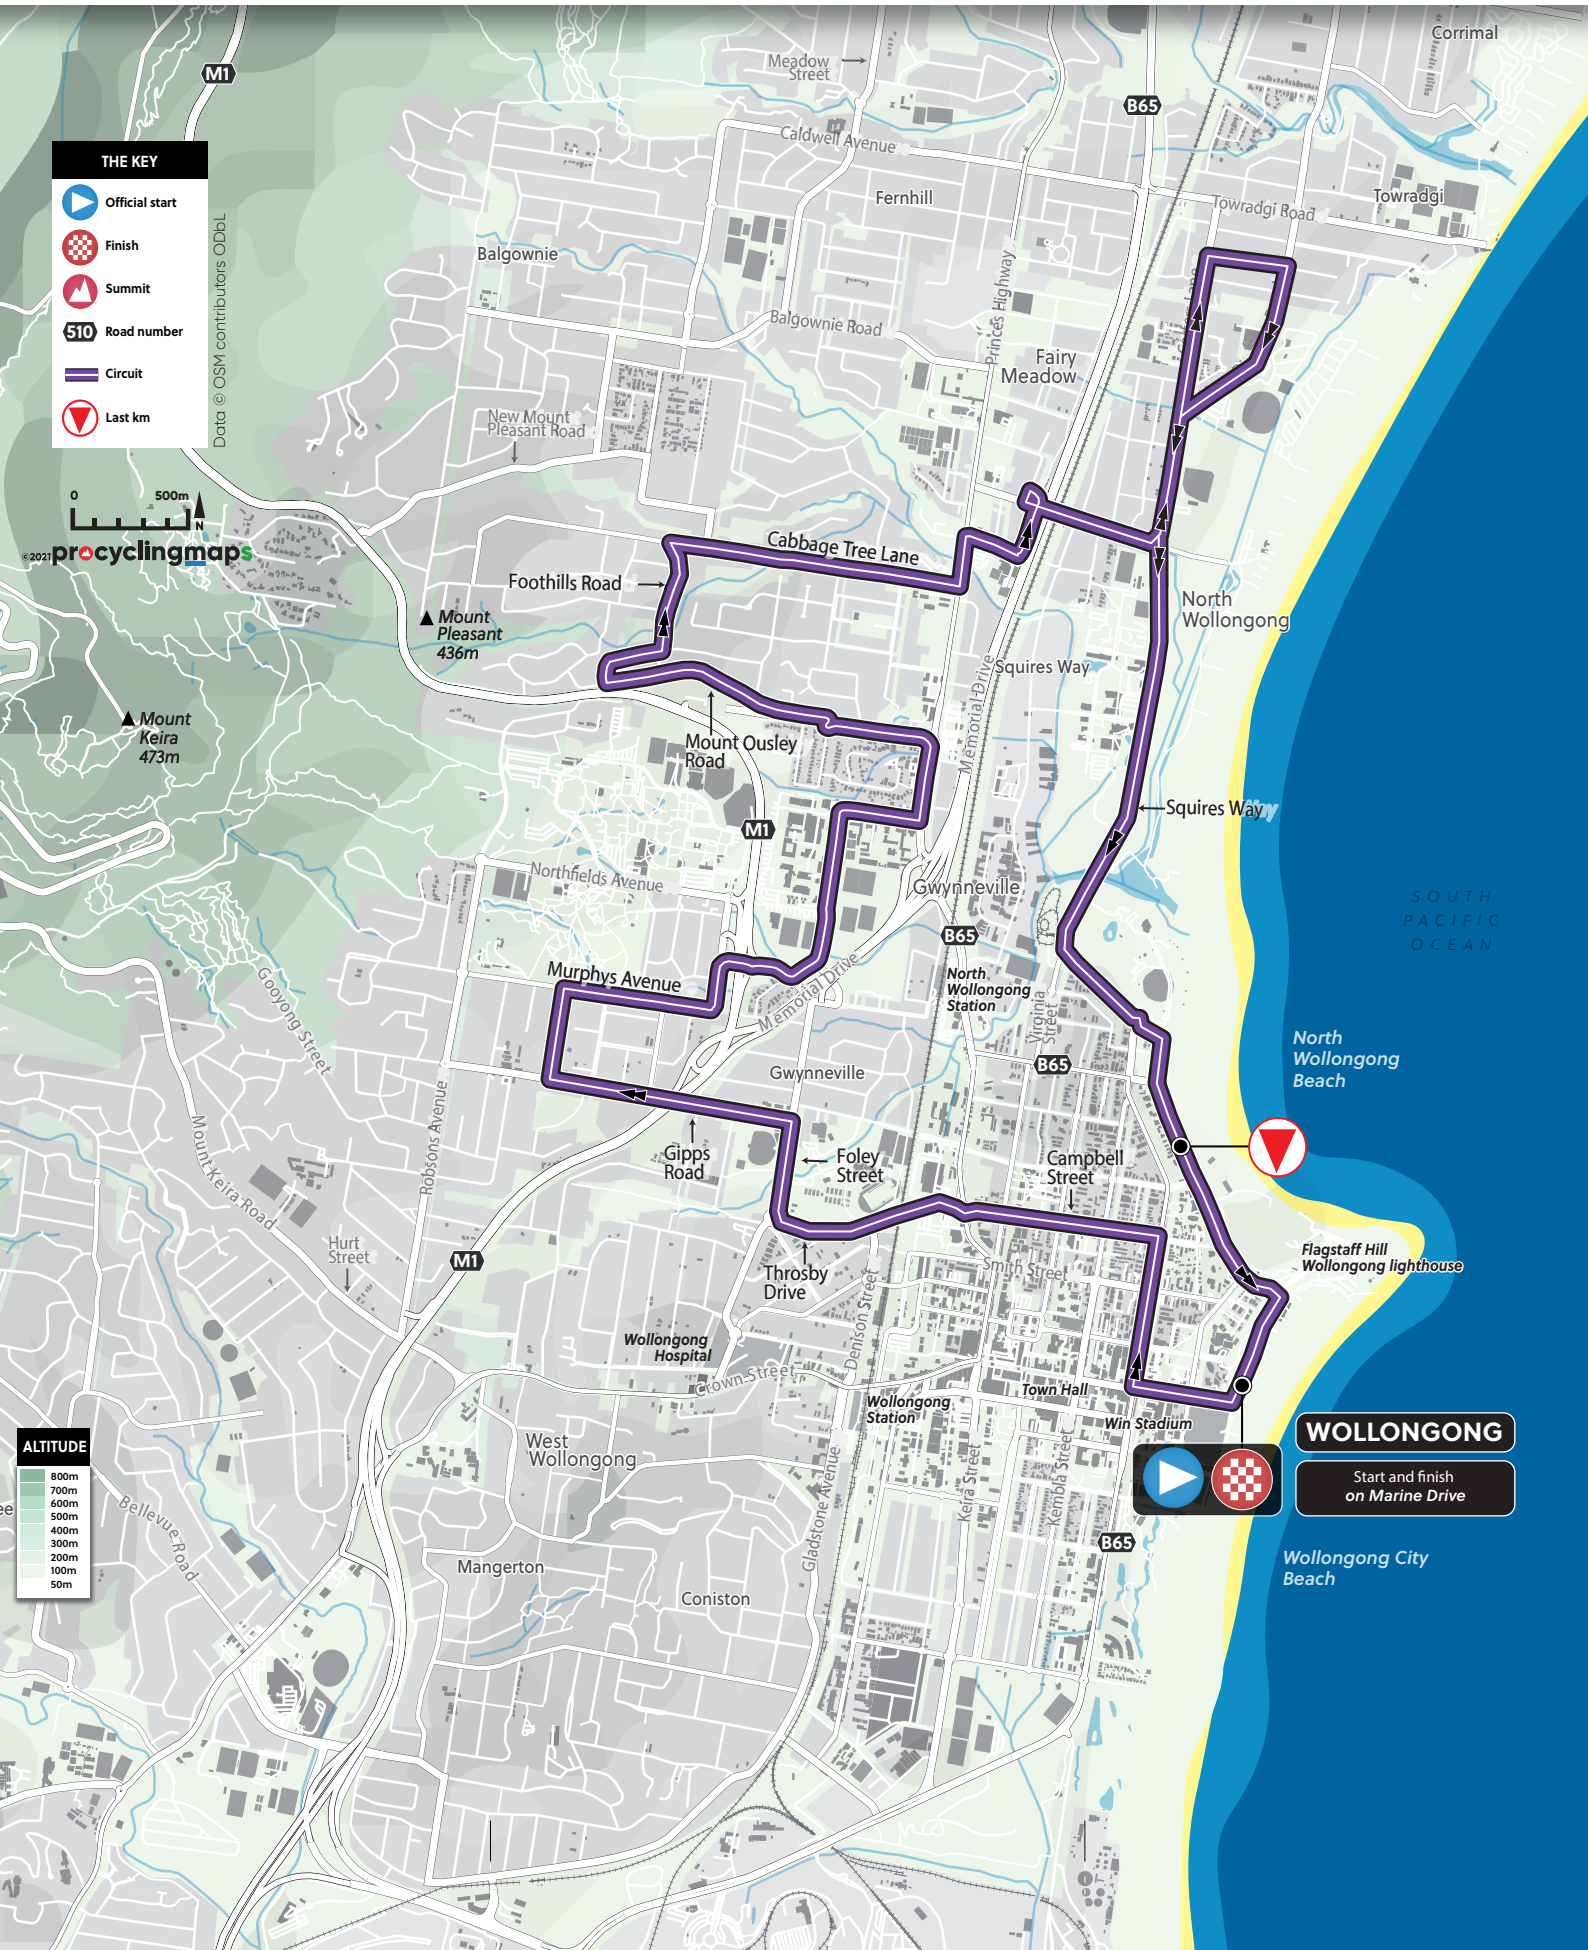

INDIVIDUAL TIME TRIAL - WOMEN ELITE

September 18, 2022
Official course map

THE KEY

-  Official start
-  Finish
-  Summit
-  Road number
-  Circuit
-  Last km

Data © OSM contributors ODbL

0 500m

© 2021 **pro**cyclingmaps

ALTITUDE

- 800m
- 700m
- 600m
- 500m
- 400m
- 300m
- 200m
- 100m
- 50m

WOLLONGONG

Start and finish on Marine Drive