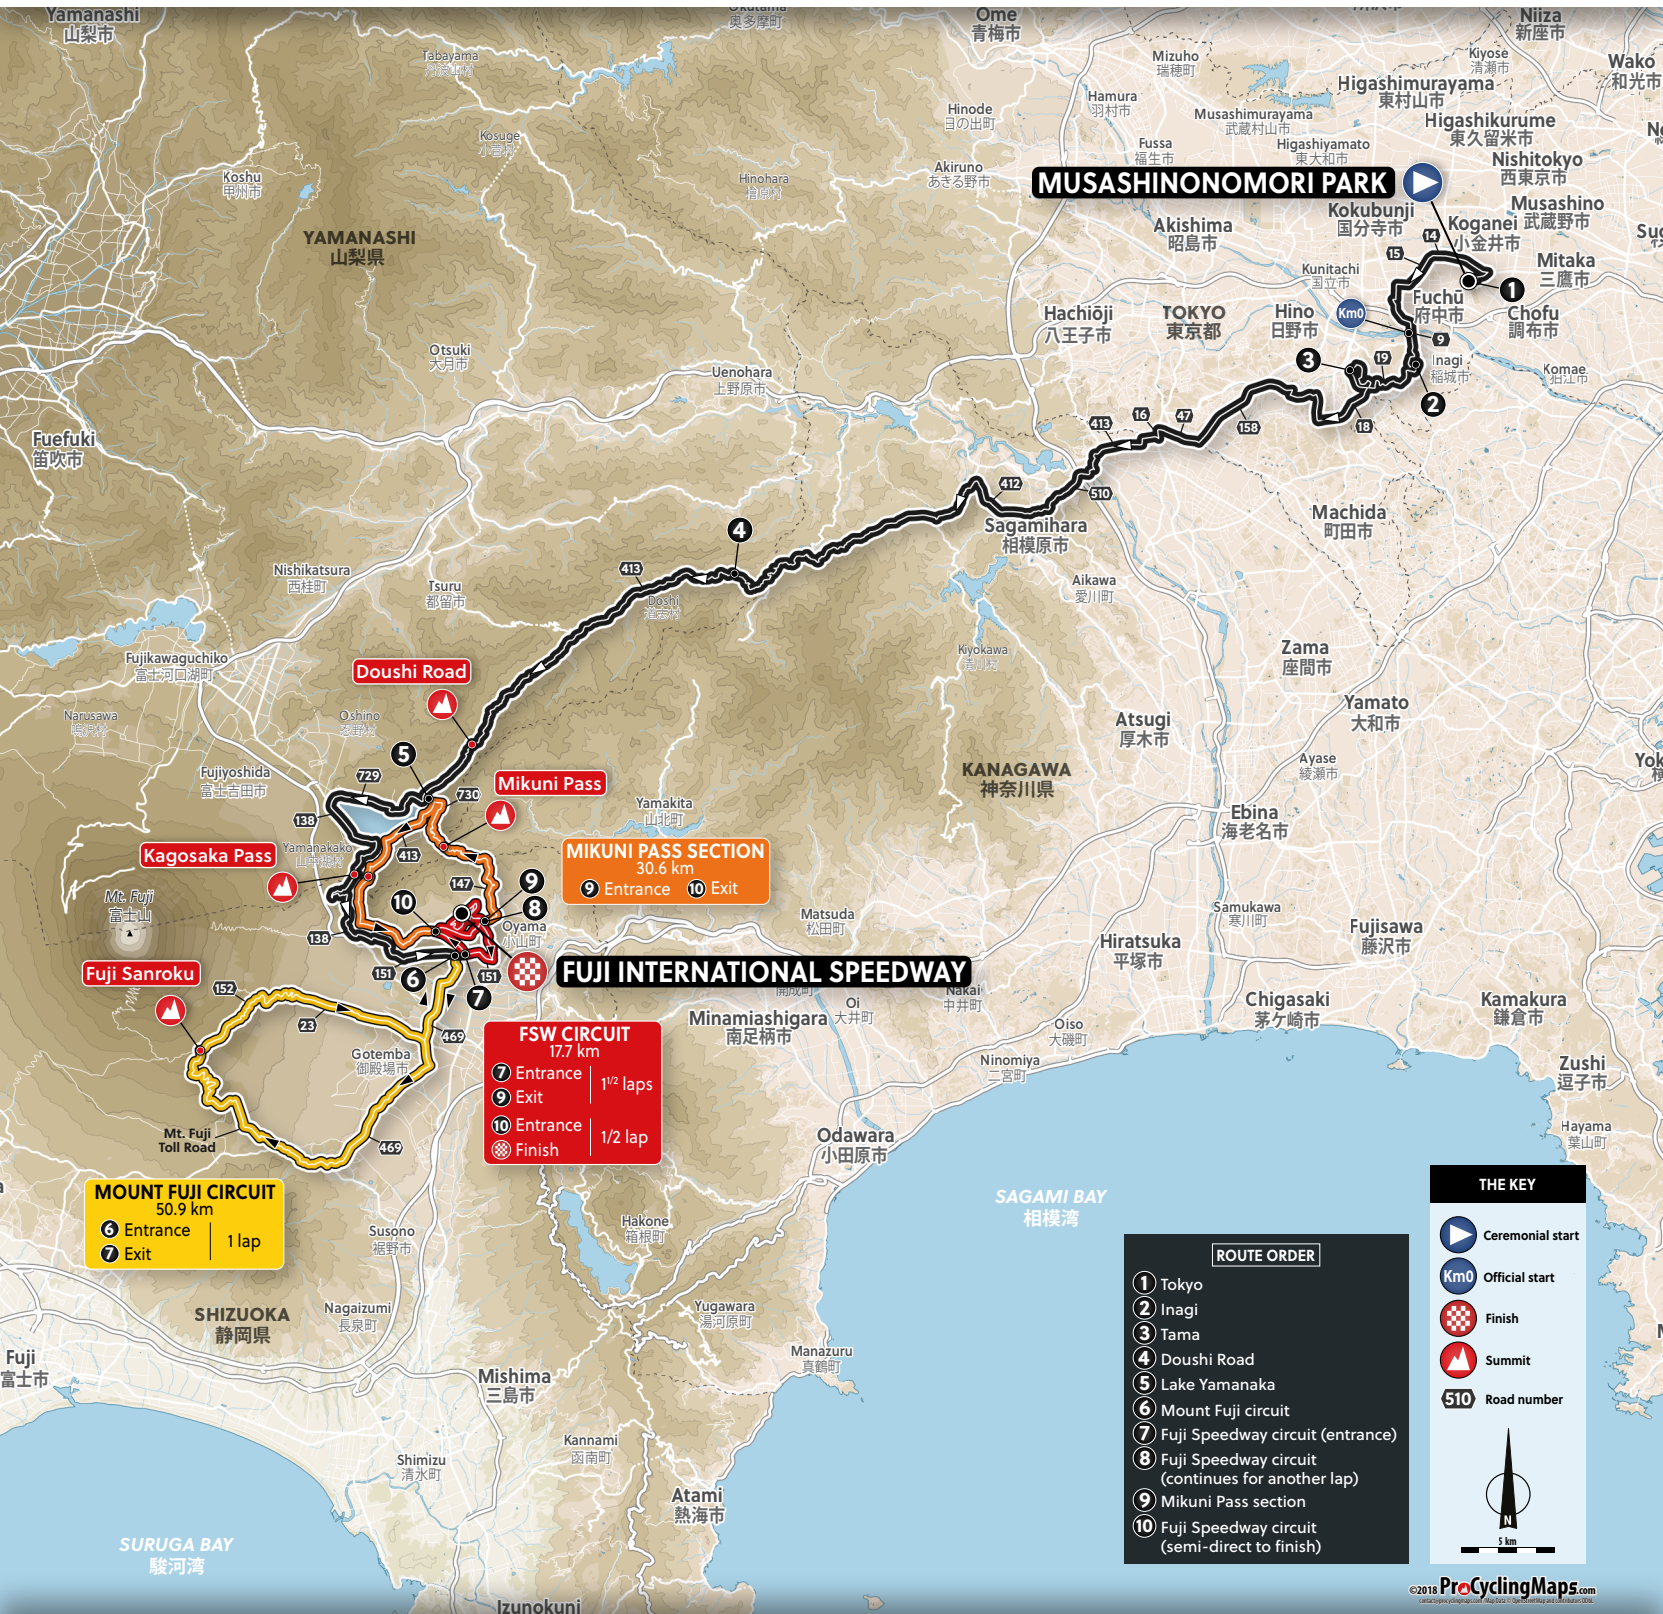

ROAD RACE - MEN

Saturday 25 July 2020 - 234 km
Official course map and profile

Course profile

Distance : 234 km / Total Elevation : 4865m