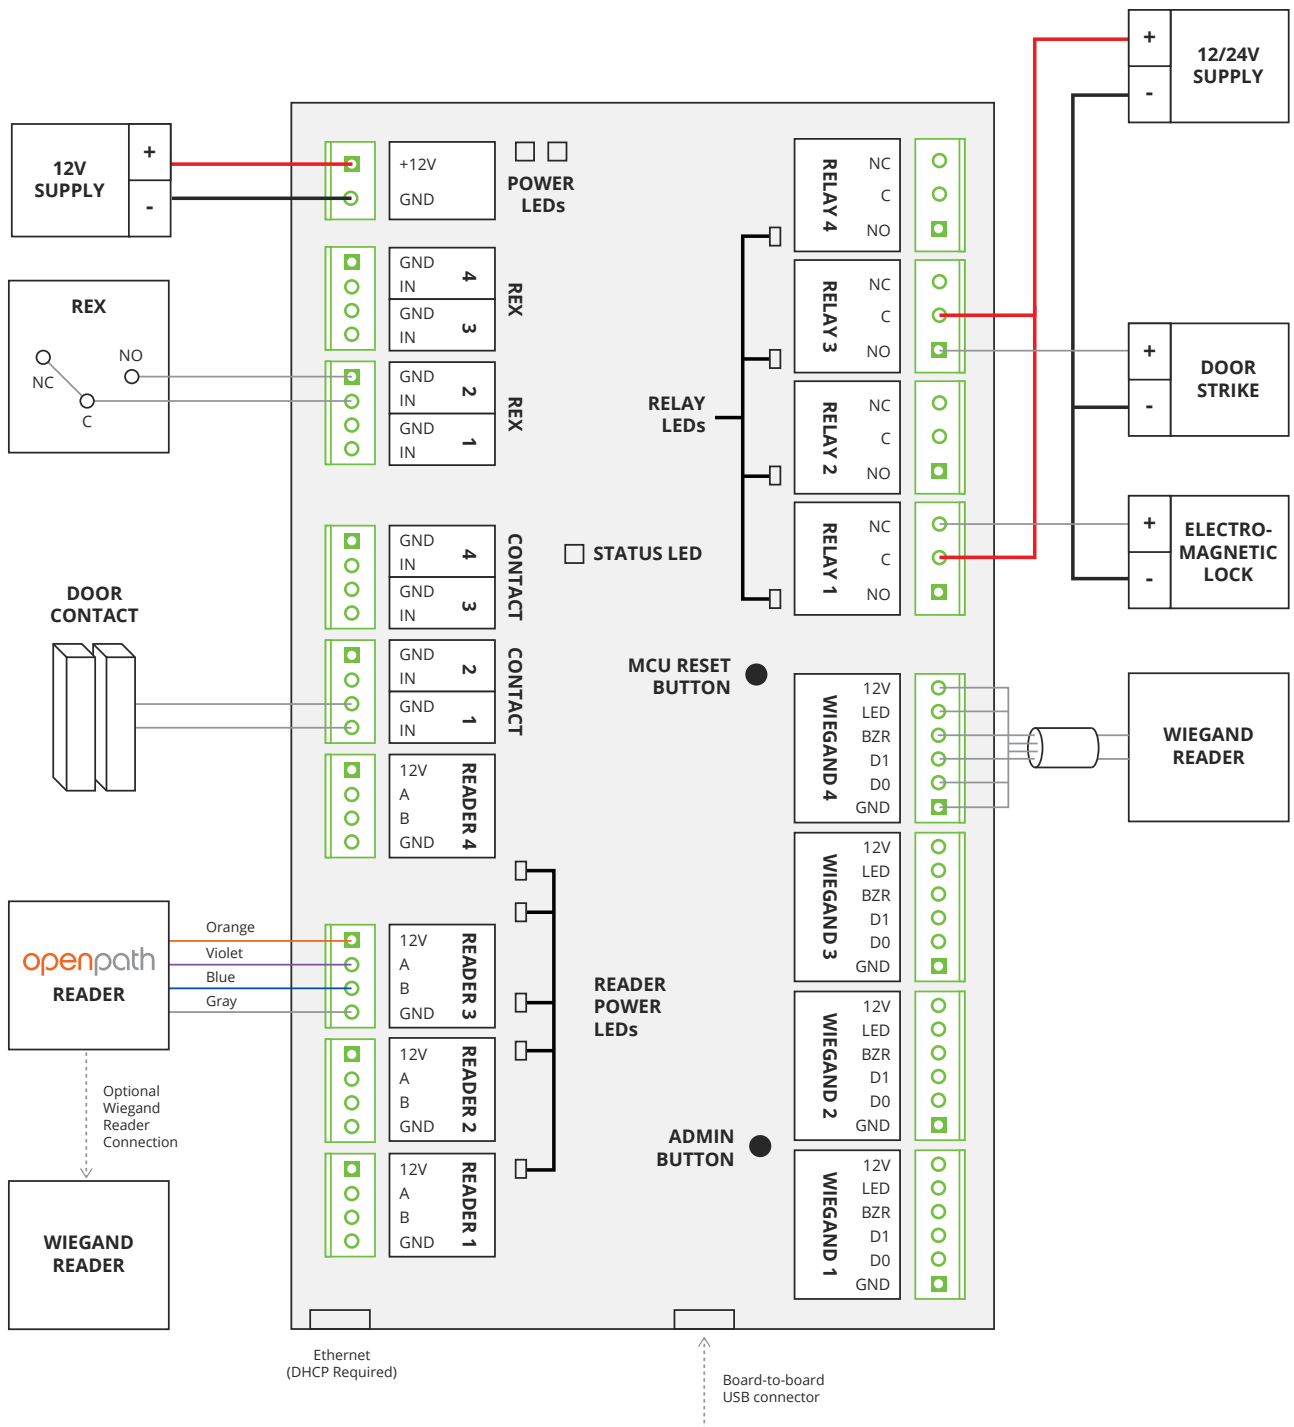

ACU-4W | ACU-4WDP
Smart Hub 4DR Controllers

Creating smart security solutions for the modern office