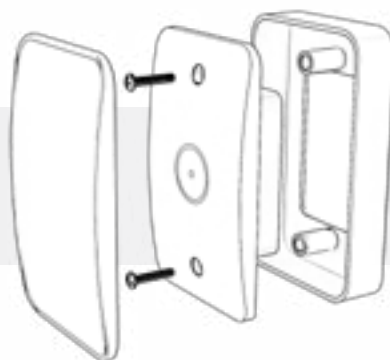

Openpath Standard Smart Reader (Single Gangbox) Door Reader

The Openpath door reader leverages industry leading security combined with an elegant design that will enhance any door and office environment. Supporting multiple entry methods including Bluetooth, Smart Watch, and Key Card, our reader is user-friendly, convenient, and affordable. The reader can be mounted flush within a gang box or surface mounted on a wall.

Flush mounted
in gang box

Surface mounted
on the wall

Surface mounted
with casing and
snap cover exposed

Openpath Access

Openpath creates smart security solutions for the modern office. The company's flagship product, Openpath Access, combines sleek hardware with an app, enabling employees to enter the office using their smartphone. Unlike legacy systems, Openpath's software is cloud-based, meaning Access easily scales with your business and seamlessly integrates with platforms like GSuite and Office365.

Dimensions

- 7.4 x 12.0 x 2.3cm (with back cover, no gang box)
- 7.4 x 12.0 x 1.1cm (no back cover, electronics inside single gang box)
- Lifetime warranty

Creating smart security solutions for the modern office