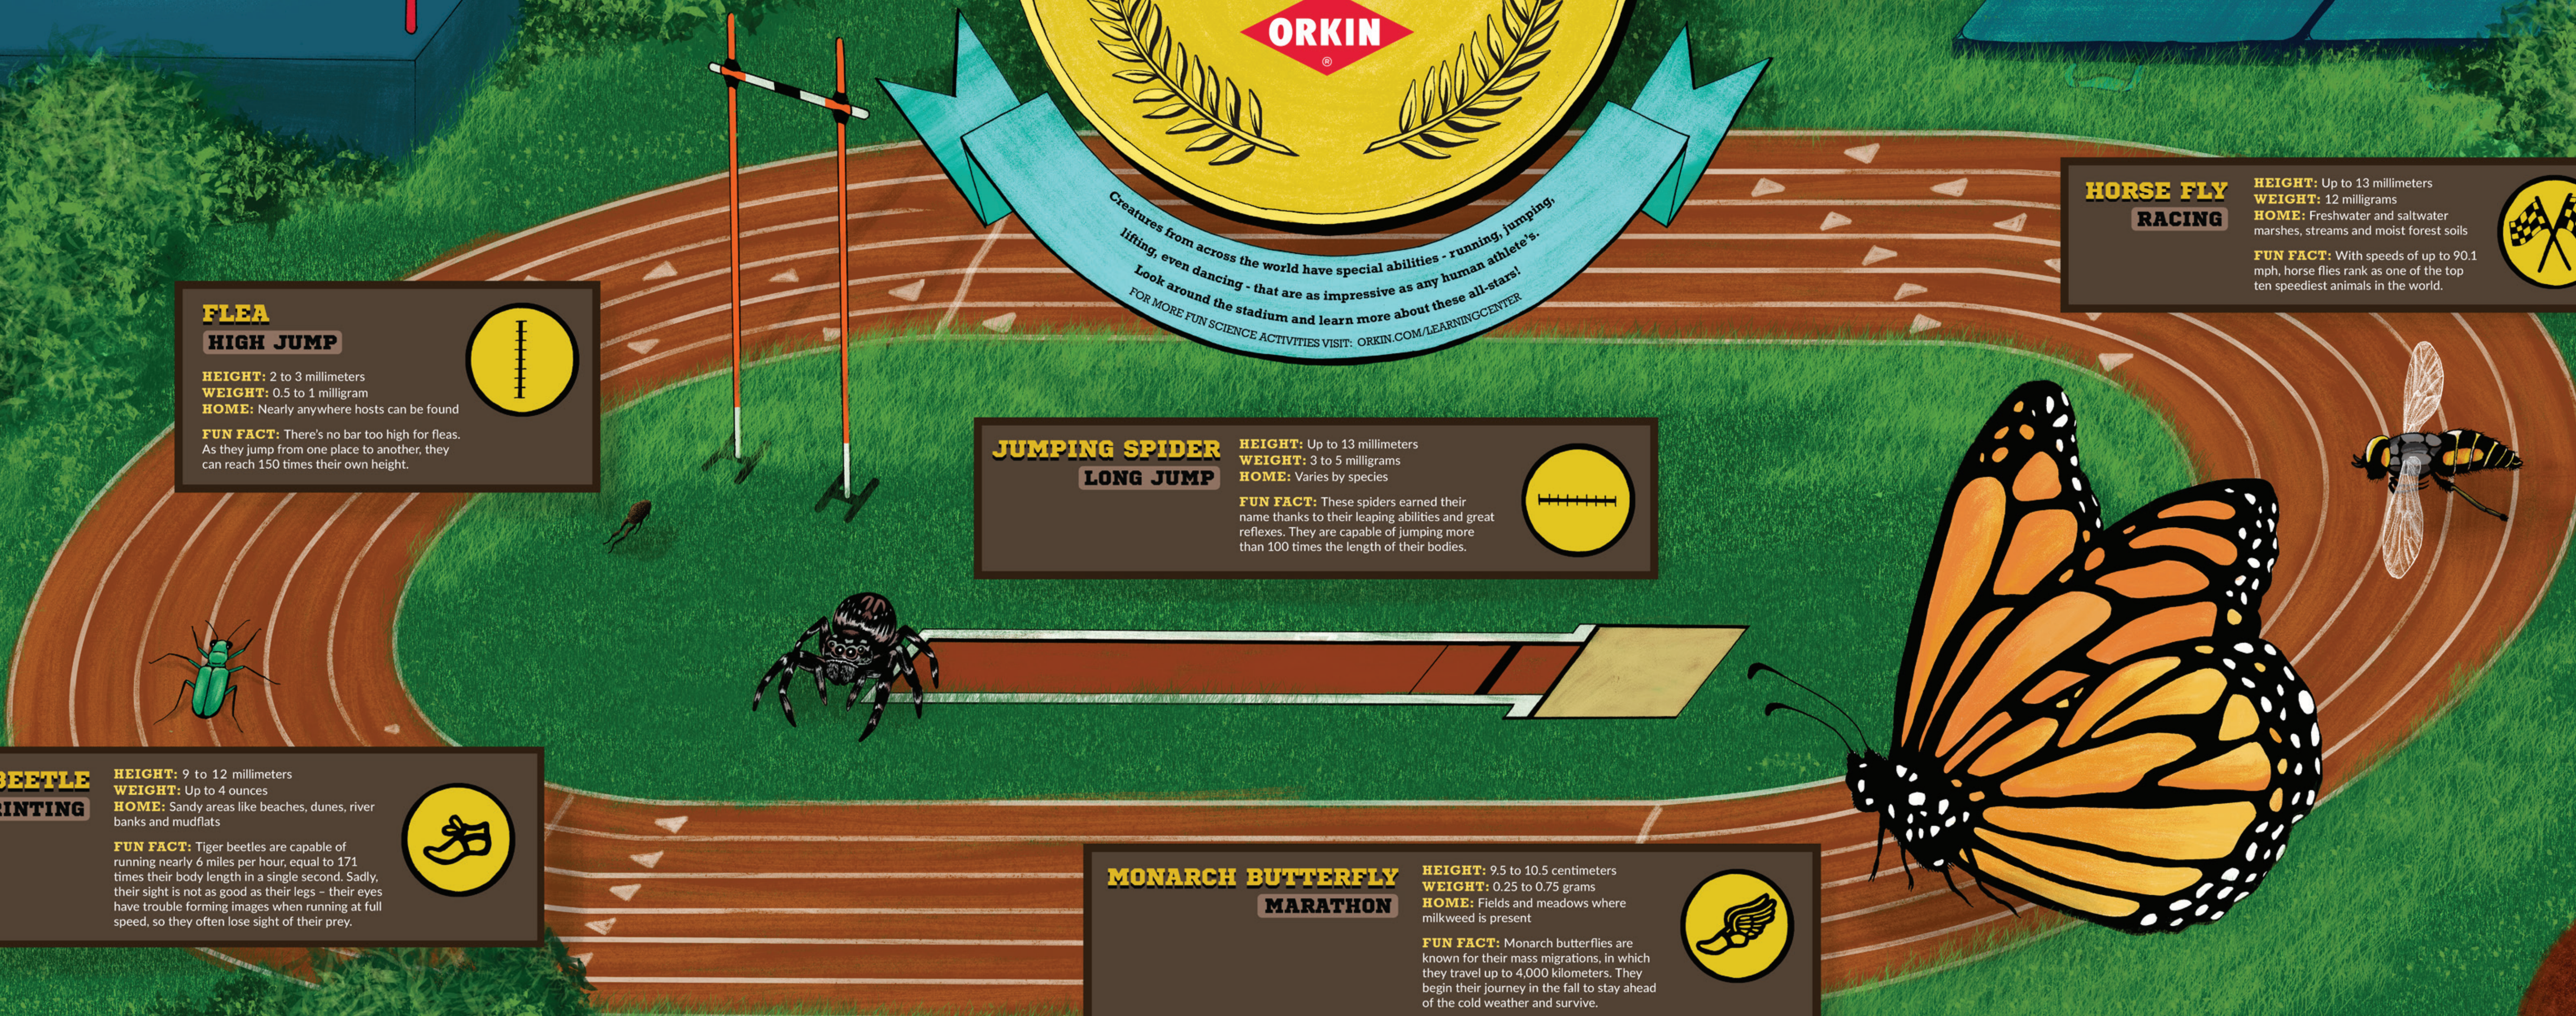

FLEA
HIGH JUMP

HEIGHT: 2 to 3 millimeters
WEIGHT: 0.5 to 1 milligram
HOME: Nearly anywhere hosts can be found

FUN FACT: There's no bar too high for fleas. As they jump from one place to another, they can reach 150 times their own height.

JUMPING SPIDER
LONG JUMP

HEIGHT: Up to 13 millimeters
WEIGHT: 3 to 5 milligrams
HOME: Varies by species

FUN FACT: These spiders earned their name thanks to their leaping abilities and great reflexes. They are capable of jumping more than 100 times the length of their bodies.

HORSE FLY
RACING

HEIGHT: Up to 13 millimeters
WEIGHT: 12 milligrams
HOME: Freshwater and saltwater marshes, streams and moist forest soils

FUN FACT: With speeds of up to 90.1 mph, horse flies rank as one of the top ten speediest animals in the world.

TIGER BEETLE
SPRINTING

HEIGHT: 9 to 12 millimeters
WEIGHT: Up to 4 ounces
HOME: Sandy areas like beaches, dunes, river banks and mudflats

FUN FACT: Tiger beetles are capable of running nearly 6 miles per hour, equal to 171 times their body length in a single second. Sadly, their sight is not as good as their legs – their eyes have trouble forming images when running at full speed, so they often lose sight of their prey.

MONARCH BUTTERFLY
MARATHON

HEIGHT: 9.5 to 10.5 centimeters
WEIGHT: 0.25 to 0.75 grams
HOME: Fields and meadows where milkweed is present

FUN FACT: Monarch butterflies are known for their mass migrations, in which they travel up to 4,000 kilometers. They begin their journey in the fall to stay ahead of the cold weather and survive.

BEES
RHYTHMIC GYMNASTICS

HEIGHT: 5 to 15 millimeters
WEIGHT: About 80 milligrams
HOME: Any area that offers plenty of flowers to feed from

FUN FACT: Bees communicate through perfect choreography. The type and length of each dance tell other bees how far away food is from their hive: the round dance (circular movement) means food is nearby, and the waggle dance (figure eight pattern) means food is more than 150 meters away.

DUNG BEETLE
WEIGHTLIFTING

HEIGHT: Up to 30 millimeters
WEIGHT: Up to 160 grams
HOME: Anywhere from deserts to forests on every continent except Antarctica

FUN FACT: Amazingly, dung beetles can lift objects equivalent to 1,141 times their own body weight! That would be like a 150-pound human lifting 80 tons – the same as two big rig trucks.