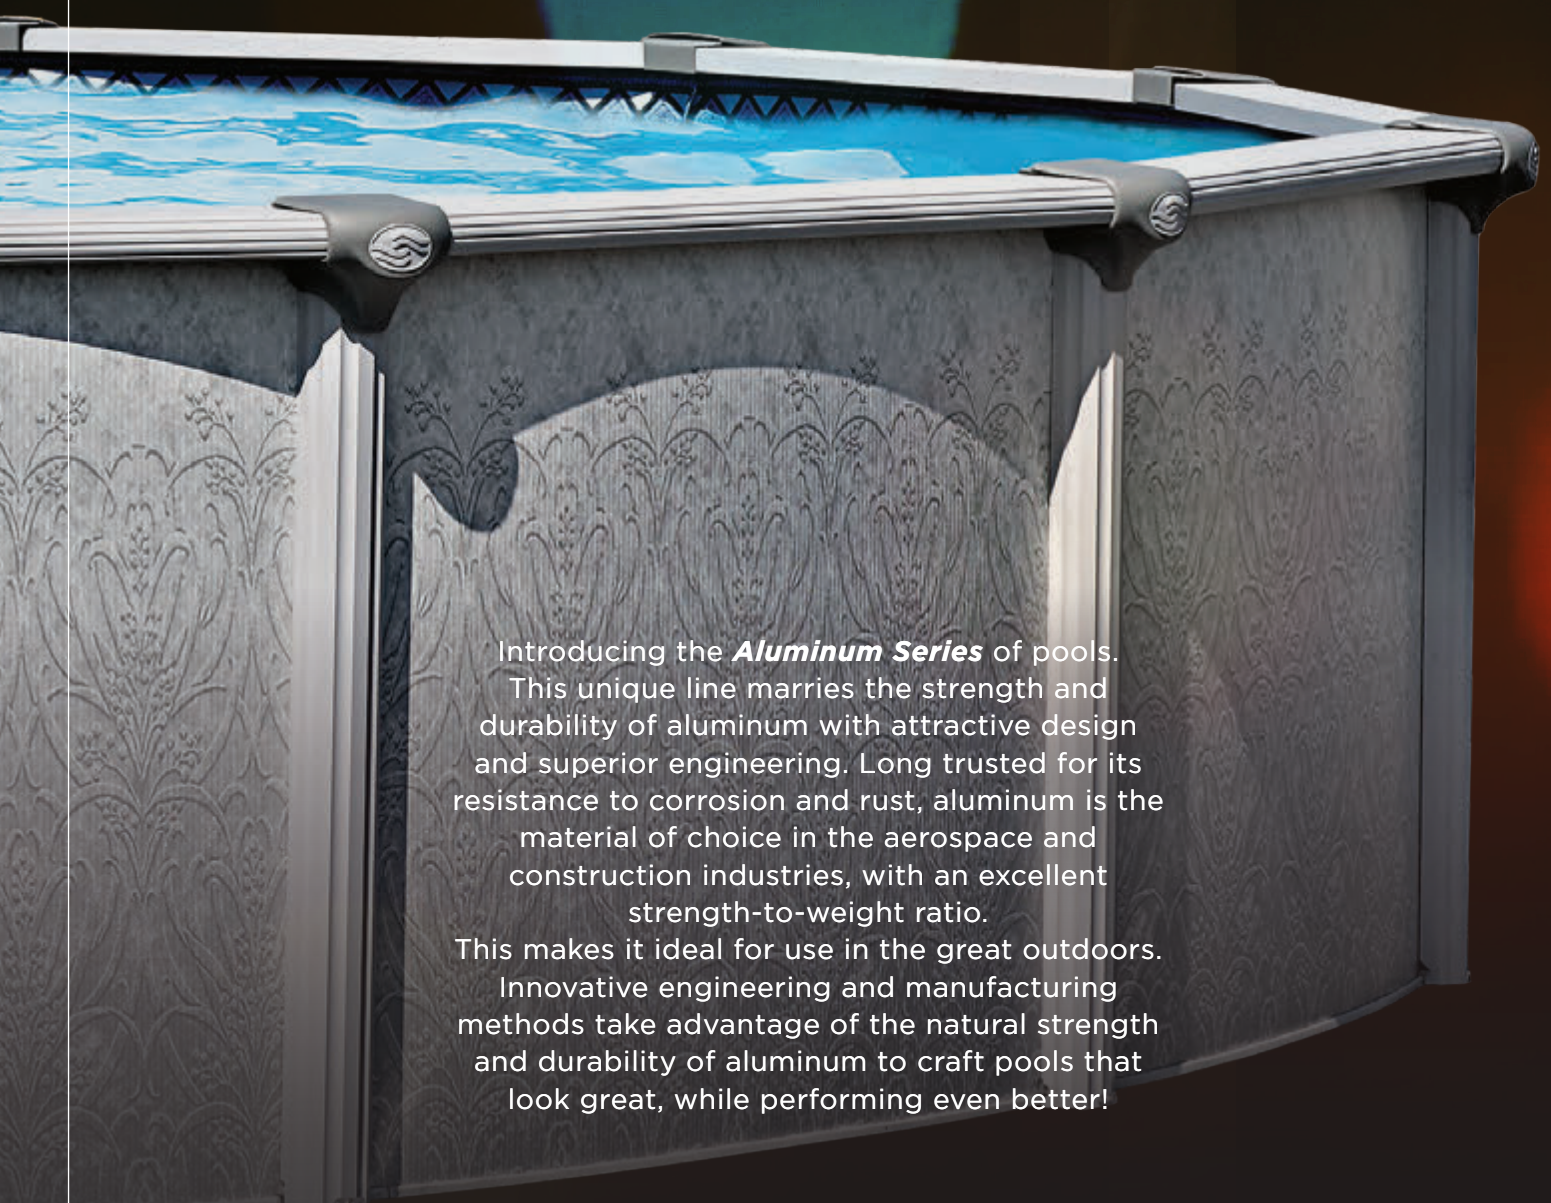

# FANTASY

*The perfect marriage of beauty and durability*

Introducing the ***Aluminum Series*** of pools. This unique line marries the strength and durability of aluminum with attractive design and superior engineering. Long trusted for its resistance to corrosion and rust, aluminum is the material of choice in the aerospace and construction industries, with an excellent strength-to-weight ratio. This makes it ideal for use in the great outdoors. Innovative engineering and manufacturing methods take advantage of the natural strength and durability of aluminum to craft pools that look great, while performing even better!