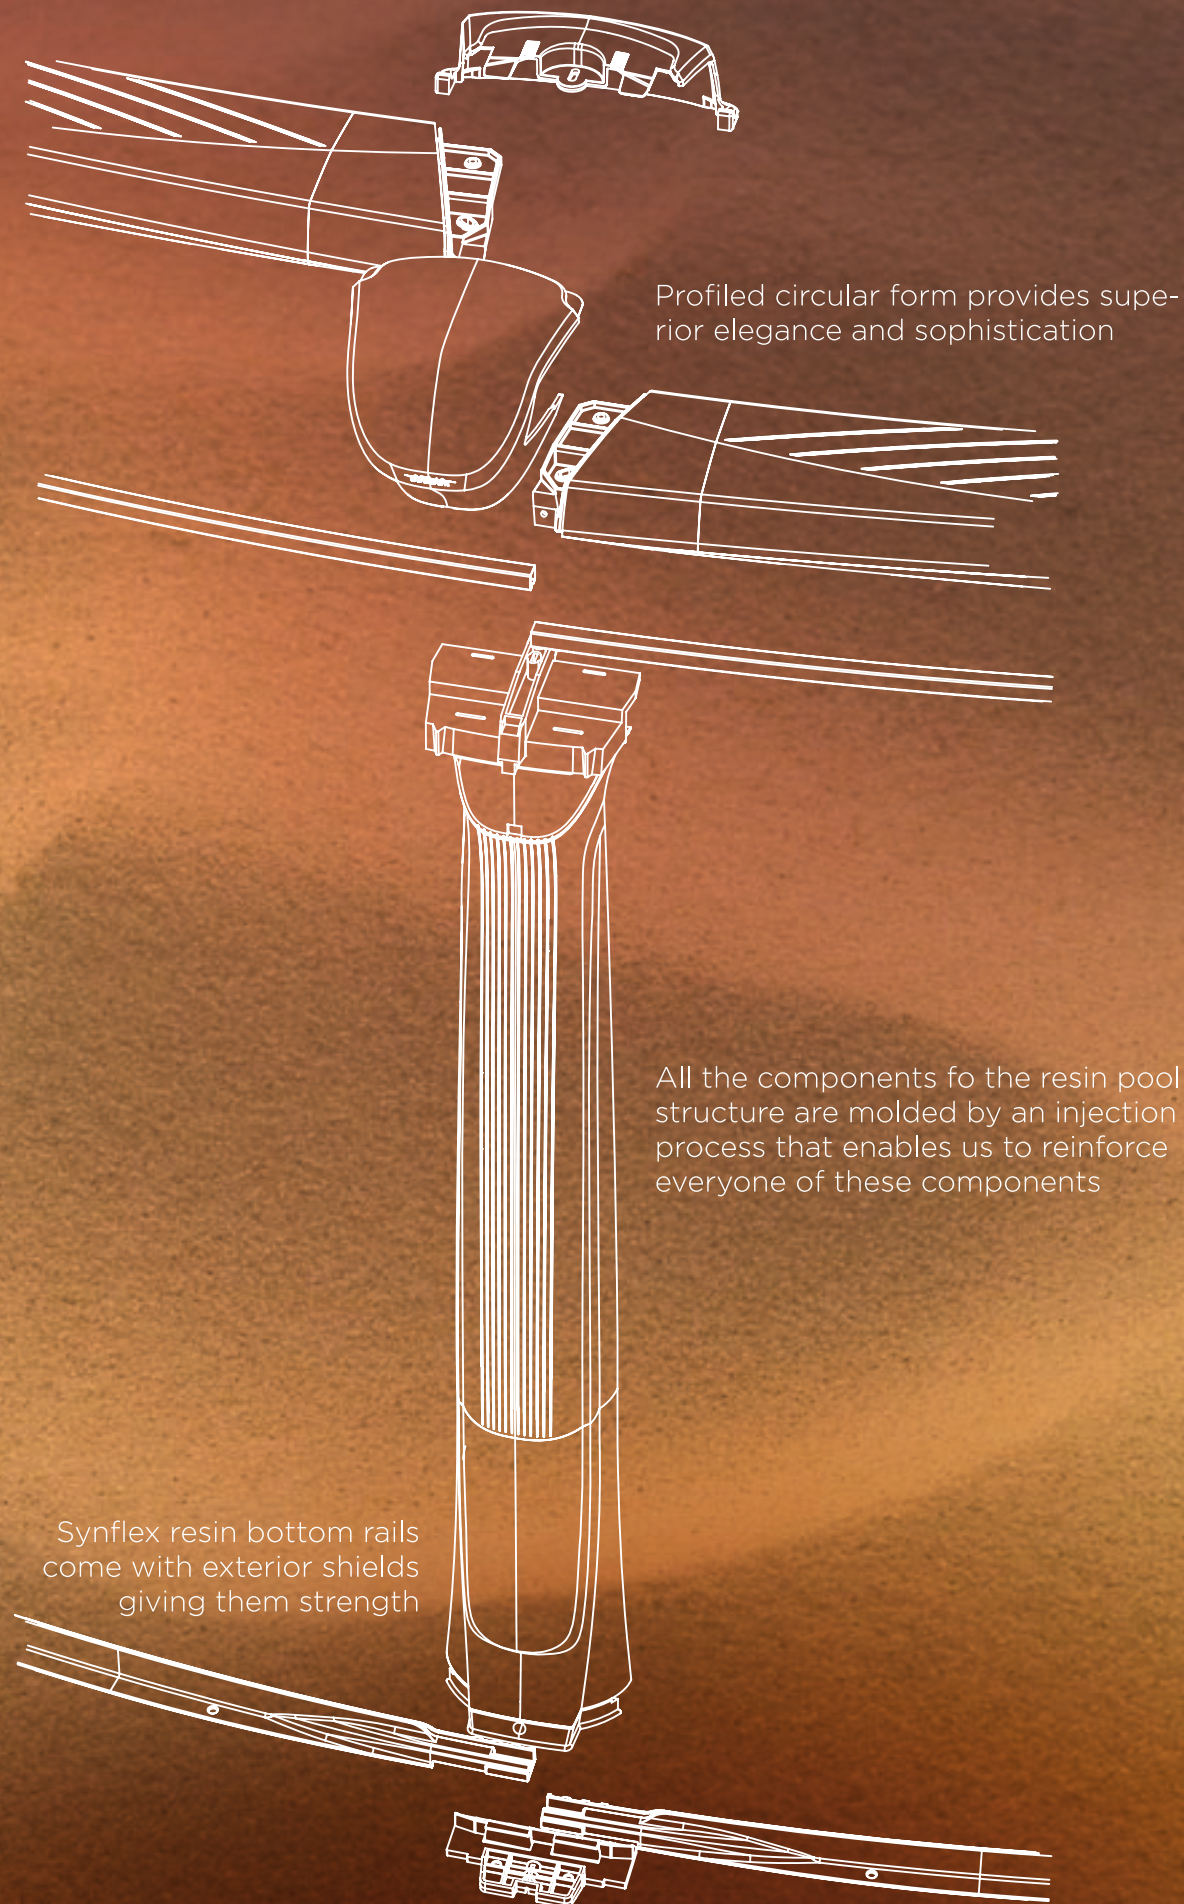

# TAMARA

Superior design complemented  
in resin technology

Swim  
ABOVEGROUND.COM

Your above ground pool is designed to provide years of pleasure and safe family fun, so water safety practices should be strictly followed and enforced. Your pool contains shallow water, which makes diving or jumping unsafe. Diving or jumping into shallow water can lead to severe injury or death. Please observe the safety precautions that were provided to you when you purchased your above ground pool and conform to all local regulations.  
© Copyright 2019