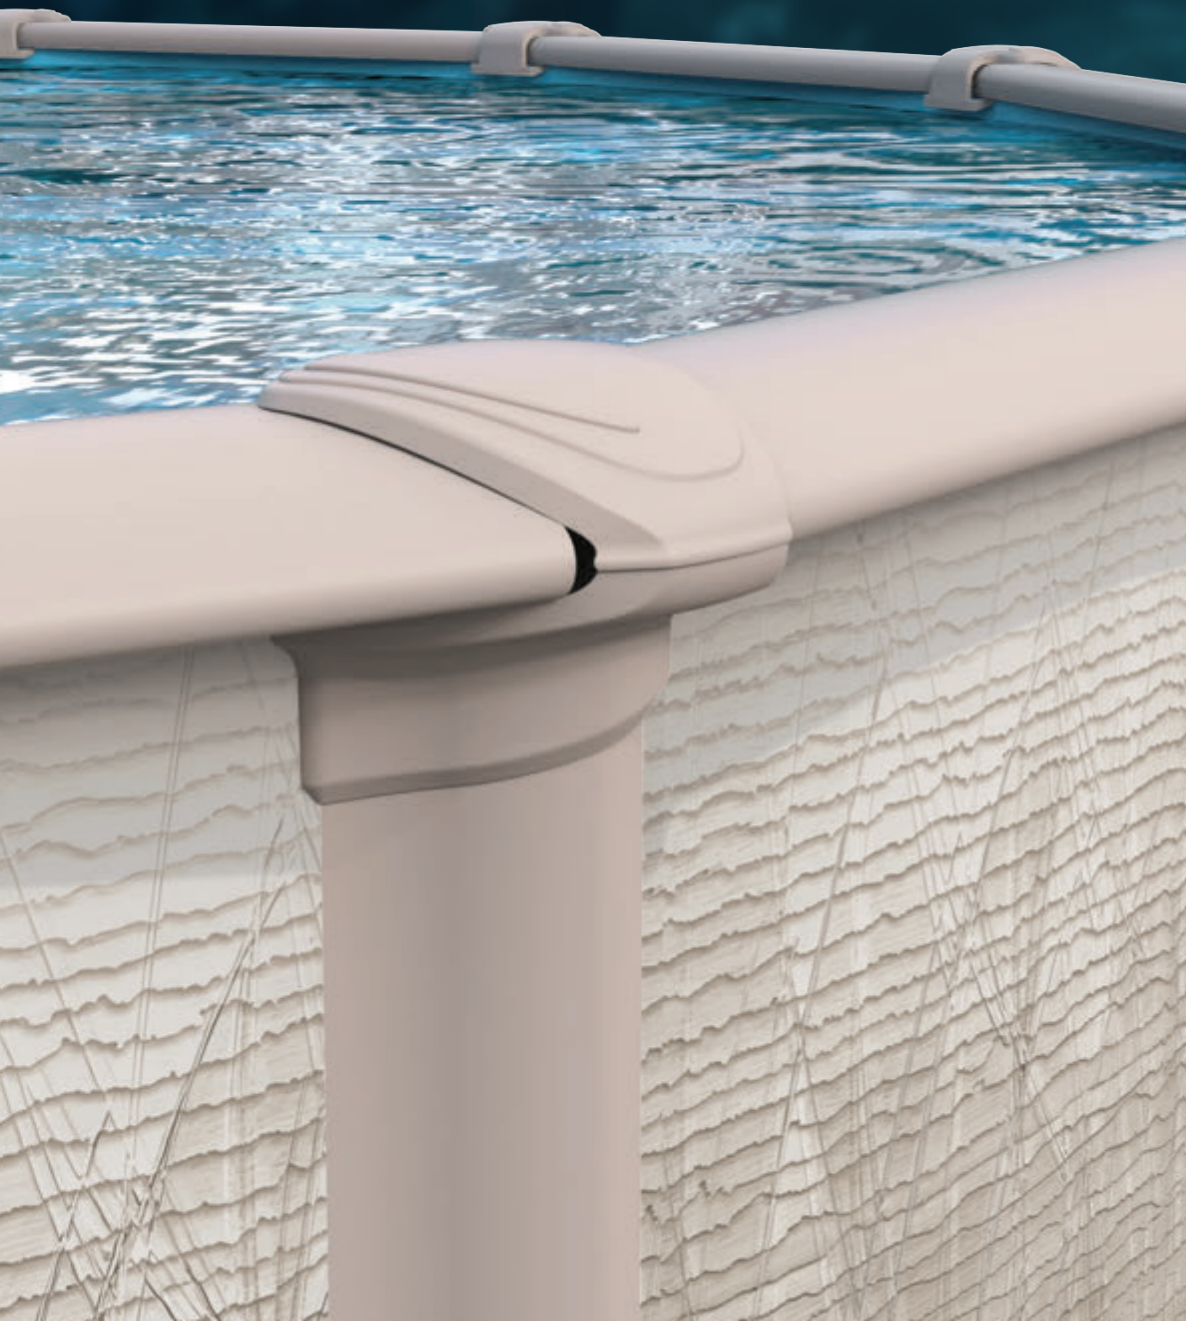

We bring technology and design together.

EVOLUTION

When technology and design meet

Swim 
ABOVEGROUND.COM

Your above ground pool is designed to provide years of pleasure and safe family fun, so water safety practices should be strictly followed and enforced. Your pool contains shallow water, which makes diving or jumping unsafe. Diving or jumping into shallow water can lead to severe injury or death. Please observe the safety precautions that were provided to you when you purchased your above ground pool and conform to all local regulations.
© Copyright 2019

MKG-75-1060

9-inch wide steel top ledge with torsion rigidity built in with embossed curve

Two-piece sculpted resin ledge cover with an aesthetic finish

Experience the beauty of the LOTUS wall pattern

EVOLUTION

When technology and design meet

Available color and sizes

Color

Champagne

Round

12' 15' 18' 21' 24' 27' 30' 33'

52" Height

Oval

12' x 23' 15' x 26' 15' x 30' 18' x 33'

52" Height

Features

High End Steel Series

- 9-inch plastic coated steel top ledge
- Plastic coated steel supportive uprights
- Two-piece ledge cover with decorative inlays
- Frame coated with 4 times the protection with Resin Kote
- Stainless steel fasteners
- Exclusive under coat system
- Finest protection against elements and all water treatments
- Superior protection against chipping and scratches
- Lotus wall pattern
- Easy to assemble
- Yardmore Buttress-free support system for oval pools
-enjoy your pool without losing your yard