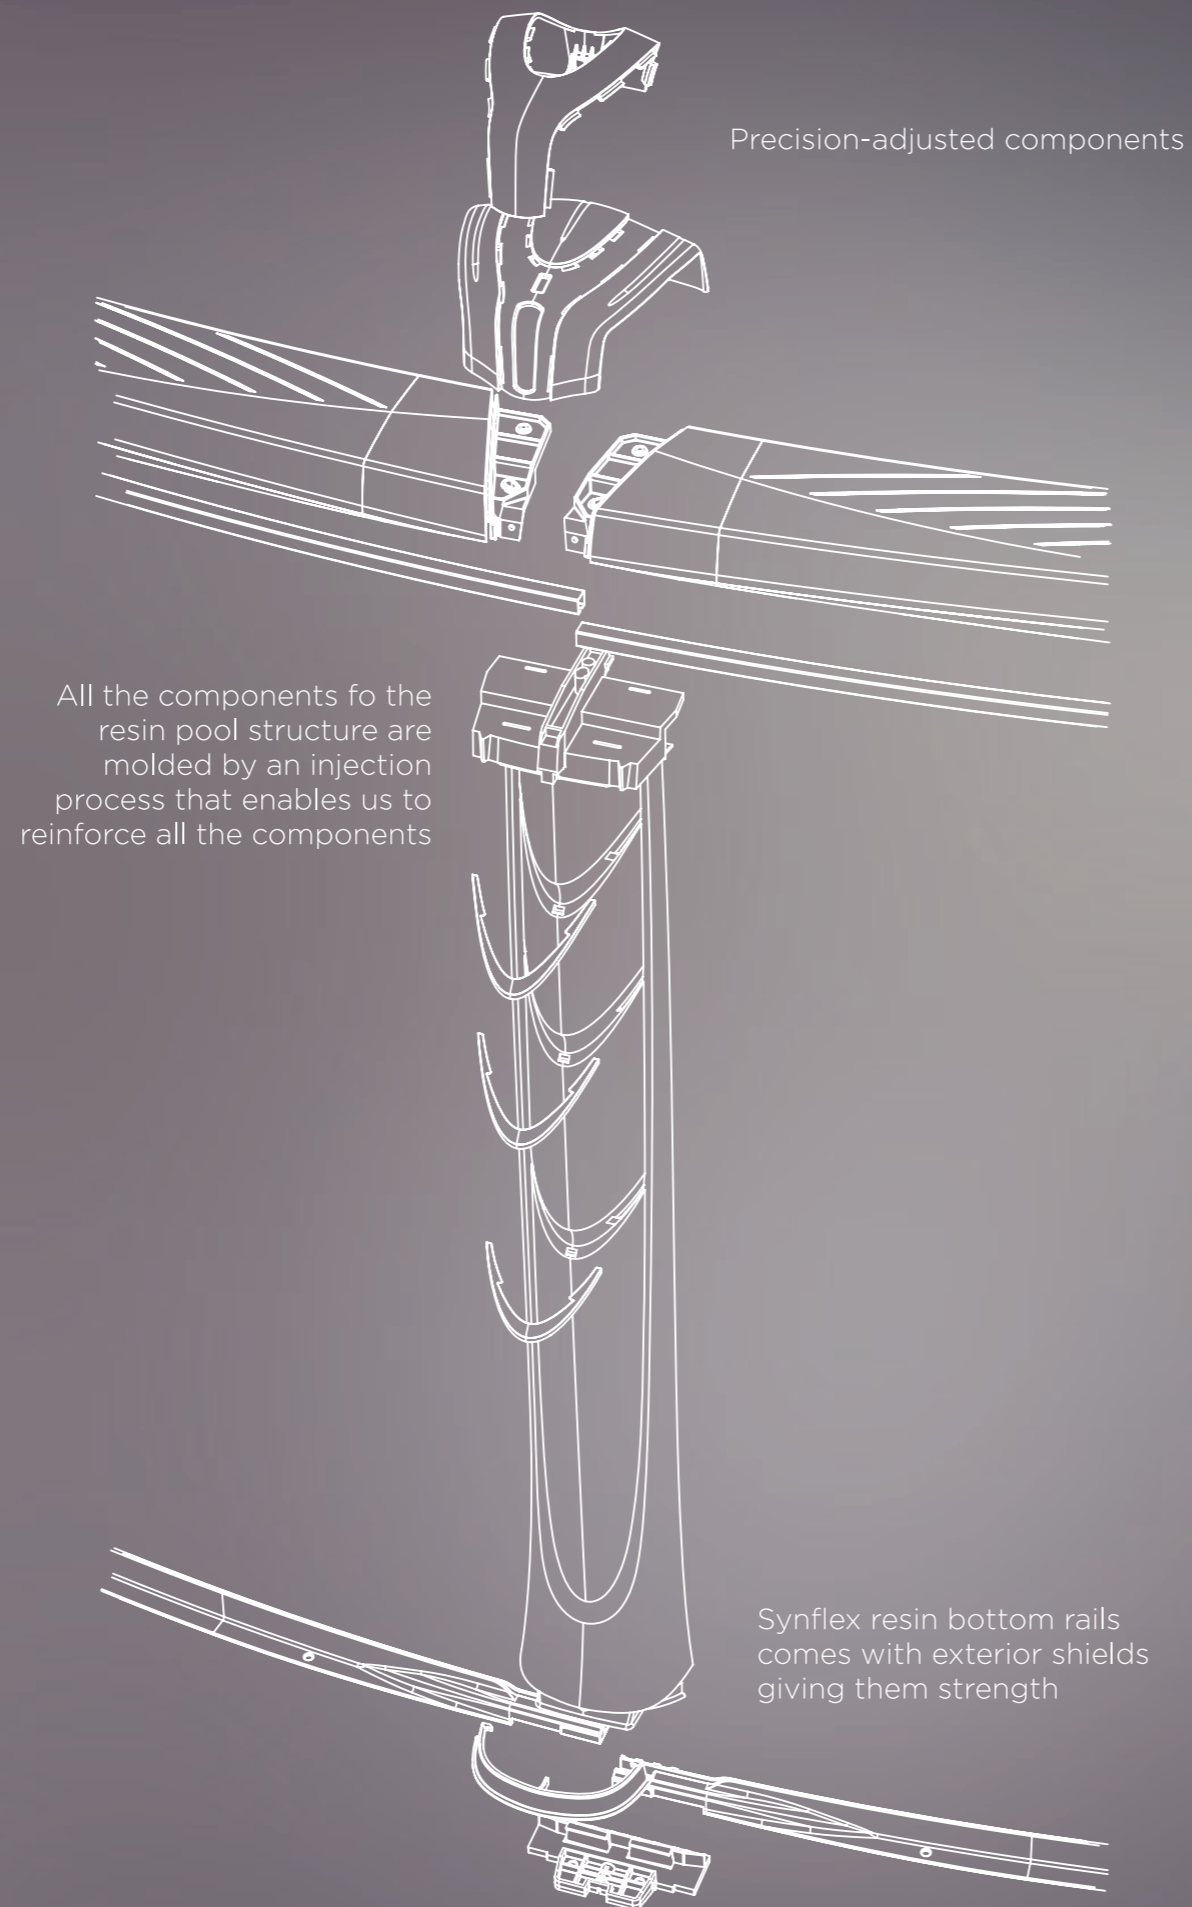

# GENESIS

Superior design complemented  
in resin technology

Swim   
ABOVEGROUND.COM

Your above ground pool is designed to provide years of pleasure and safe family fun, so water safety practices should be strictly followed and enforced. Your pool contains shallow water, which makes diving or jumping unsafe. Diving or jumping into shallow water can lead to severe injury or death. Please observe the safety precautions that were provided to you when you purchased your above ground pool and conform to all local regulations.  
© Copyright 2019