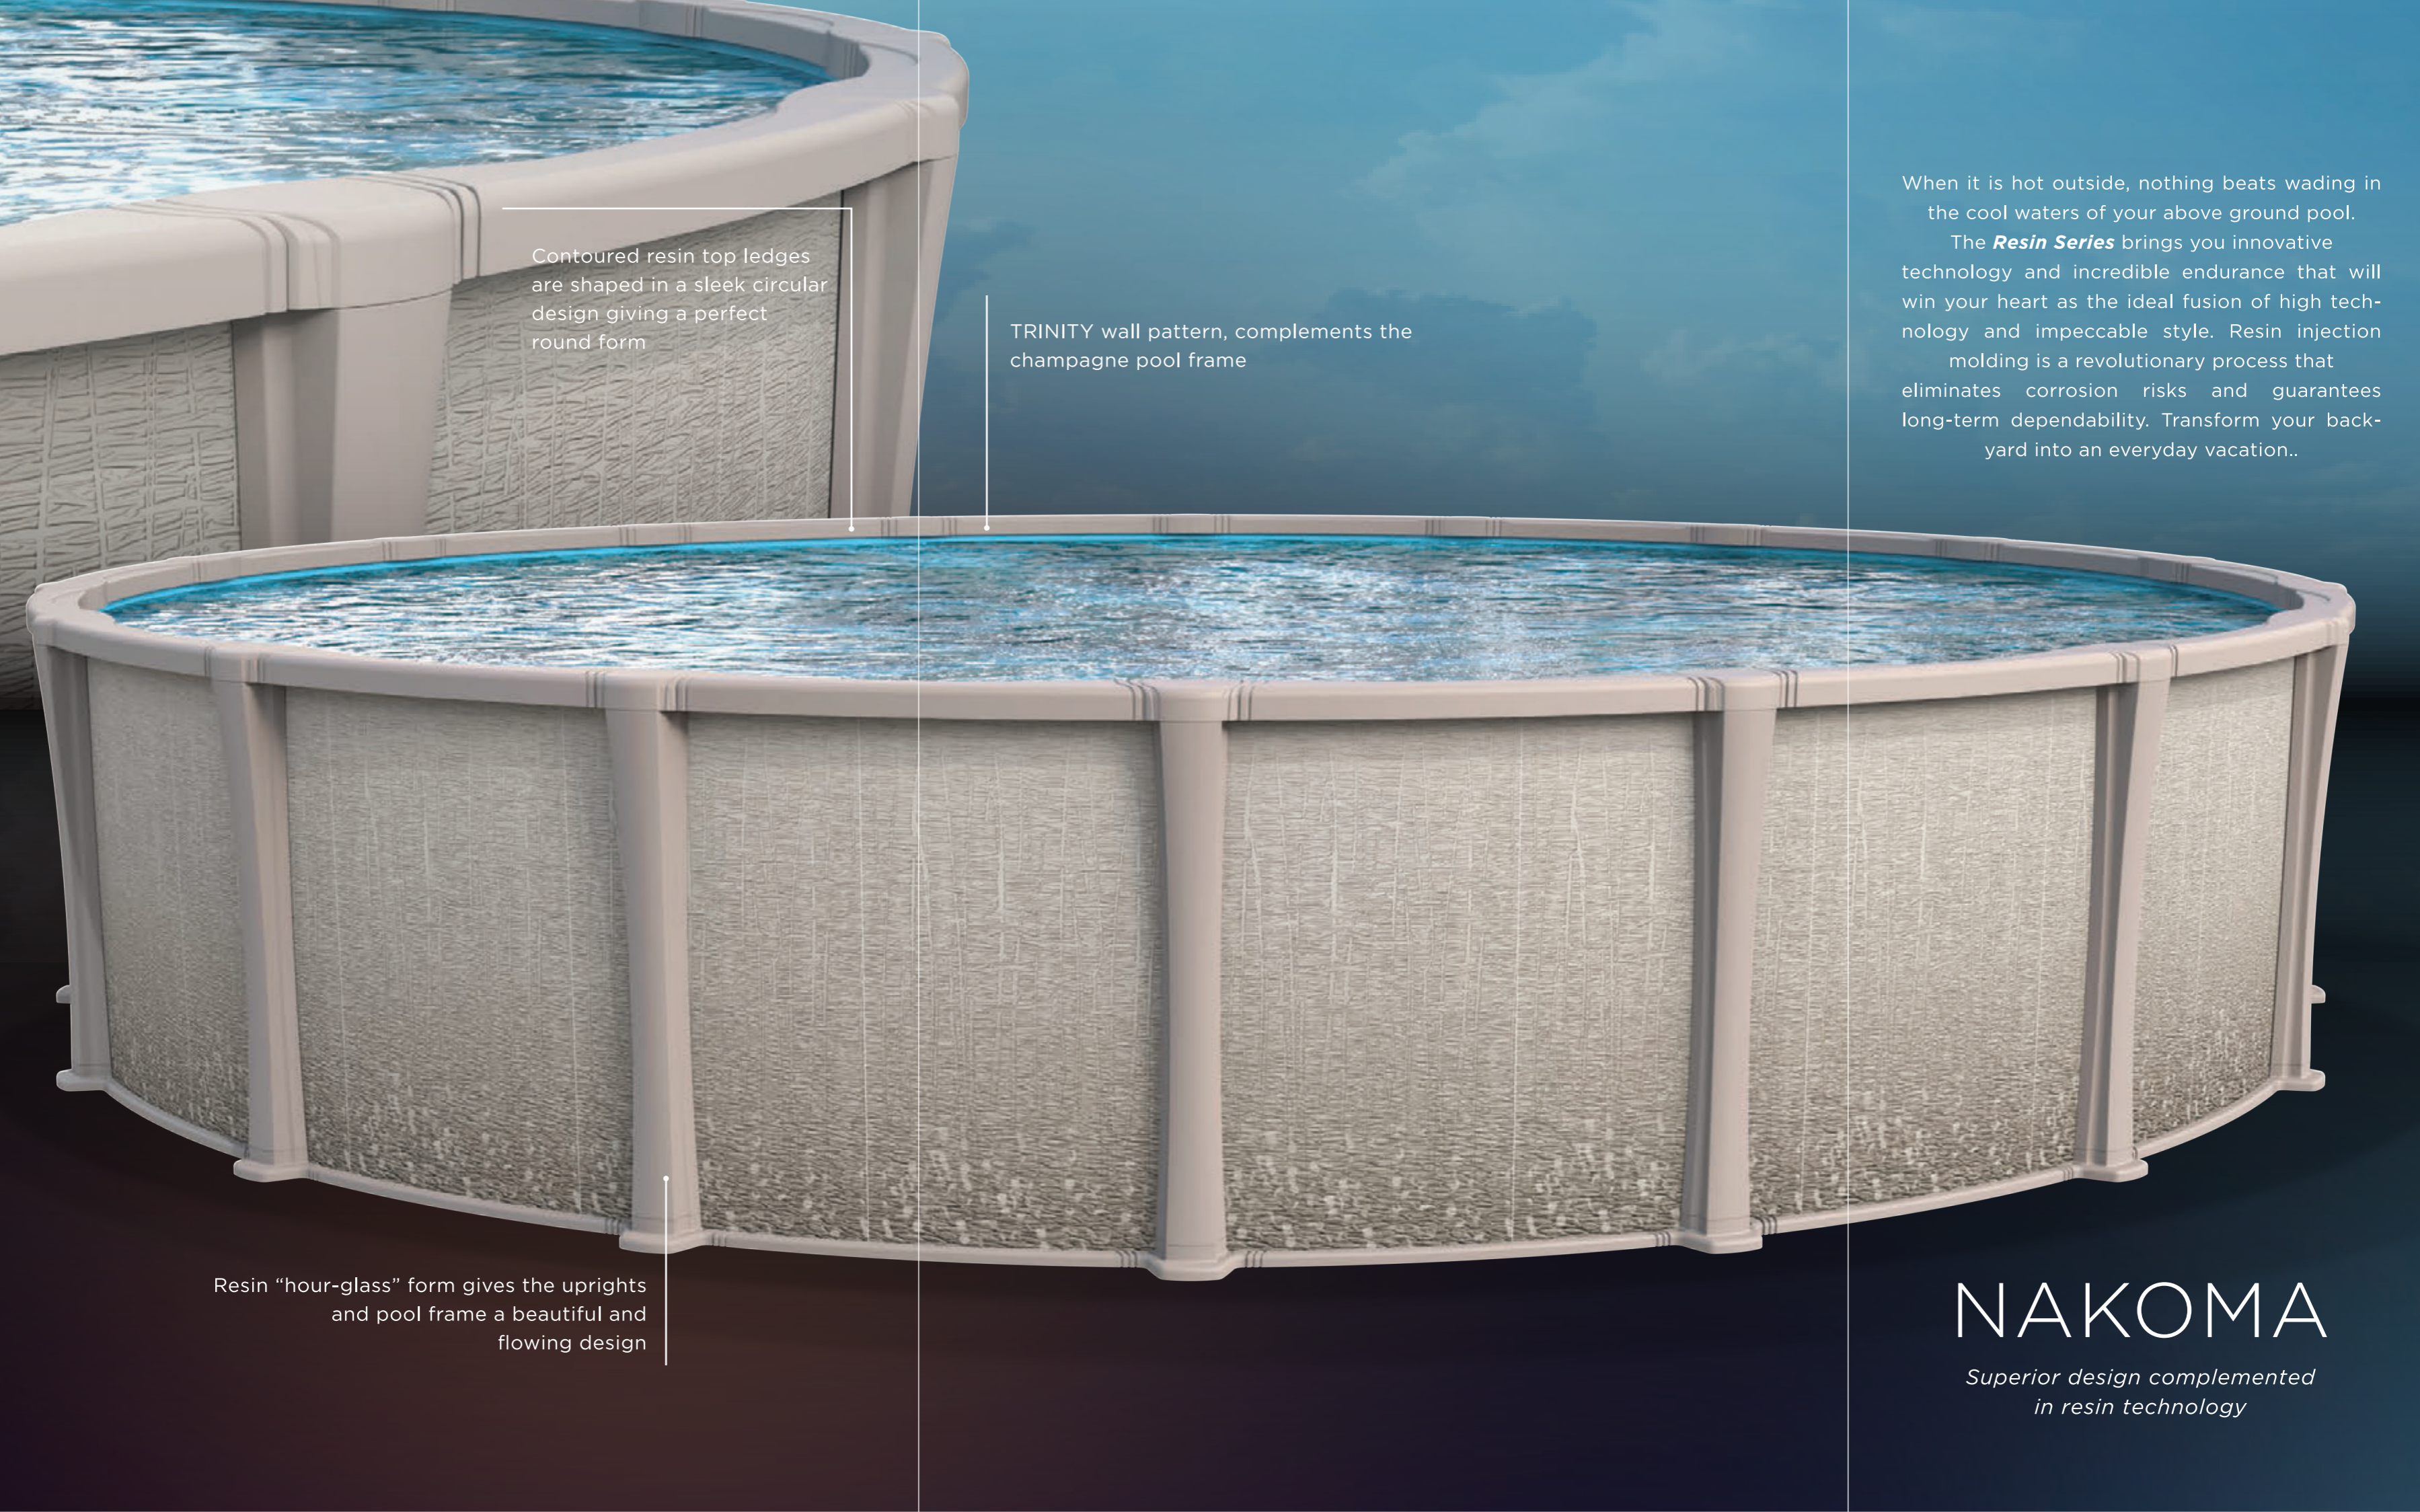

15' x 30' 18' x 33' 18' x 40'

54" Height

Features

Resin Series

- Unique Synflex high impact resin "Hour-glass" top ledge
- Unique Synflex high impact resin "Hour-glass" upright
- Trinity wall pattern triple coated for durability
- Heavy corrugated wall with superior coatings
- Stainless steel hardware
- Exclusive Interlocking Injection molded top and bottom system
- Snap together patented exclusive frame
- Easy set installation
- Snap-in, no hardware construction
- Yardmore Buttress-free system for oval pools
-enjoy your pool without losing your yard

Your above ground pool is designed to provide years of pleasure and safe family fun, so water safety practices should be strictly followed and enforced. Your pool contains shallow water, which makes diving or jumping unsafe. Diving or jumping into shallow water can lead to severe injury or death. Please observe the safety precautions that were provided to you when you purchased your above ground pool and conform to all local regulations.
© Copyright 2019

MKG-75-1070

Contoured resin top ledges are shaped in a sleek circular design giving a perfect round form

TRINITY wall pattern, complements the champagne pool frame

Resin "hour-glass" form gives the uprights and pool frame a beautiful and flowing design