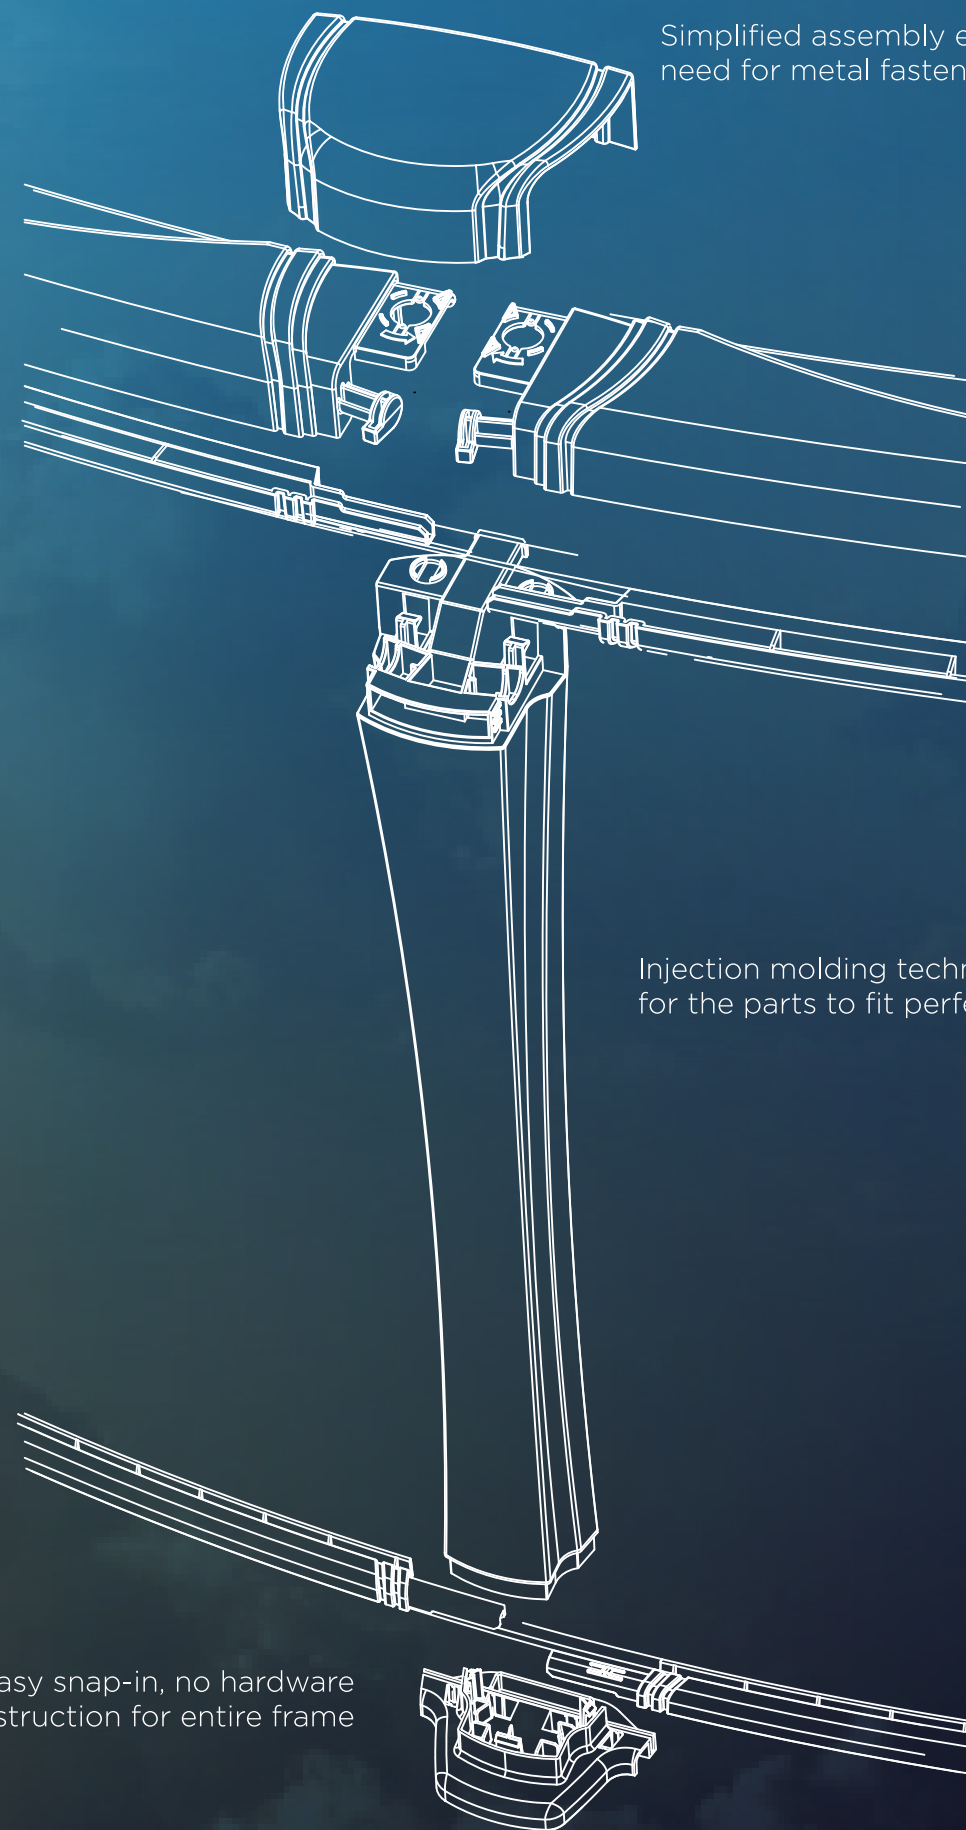

NAKOMA

Superior design complemented
in resin technology

Swim
ABOVEGROUND.COM

Simplified assembly eliminates the need for metal fasteners and tools

Injection molding technology allows for the parts to fit perfectly

Easy snap-in, no hardware construction for entire frame

Available color and sizes

Color

Champagne

Round

15' 18' 21' 24' 27' 30' 33'

54" Height

Oval

15' x 30' 18' x 33' 18' x 40'

54" Height

Features

Resin Series

- Unique Synflex high impact resin "Hour-glass" top ledge
- Unique Synflex high impact resin "Hour-glass" upright
- Trinity wall pattern triple coated for durability
- Heavy corrugated wall with superior coatings
- Stainless steel hardware
- Exclusive Interlocking Injection molded top and bottom system
- Snap together patented exclusive frame
- Easy set installation
- Snap-in, no hardware construction
- Yardmore Buttress-free system for oval pools
-enjoy your pool without losing your yard

MKG-75-1070

Contoured resin top ledges are shaped in a sleek circular design giving a perfect round form

TRINITY wall pattern, complements the champagne pool frame

Resin "hour-glass" form gives the uprights and pool frame a beautiful and flowing design