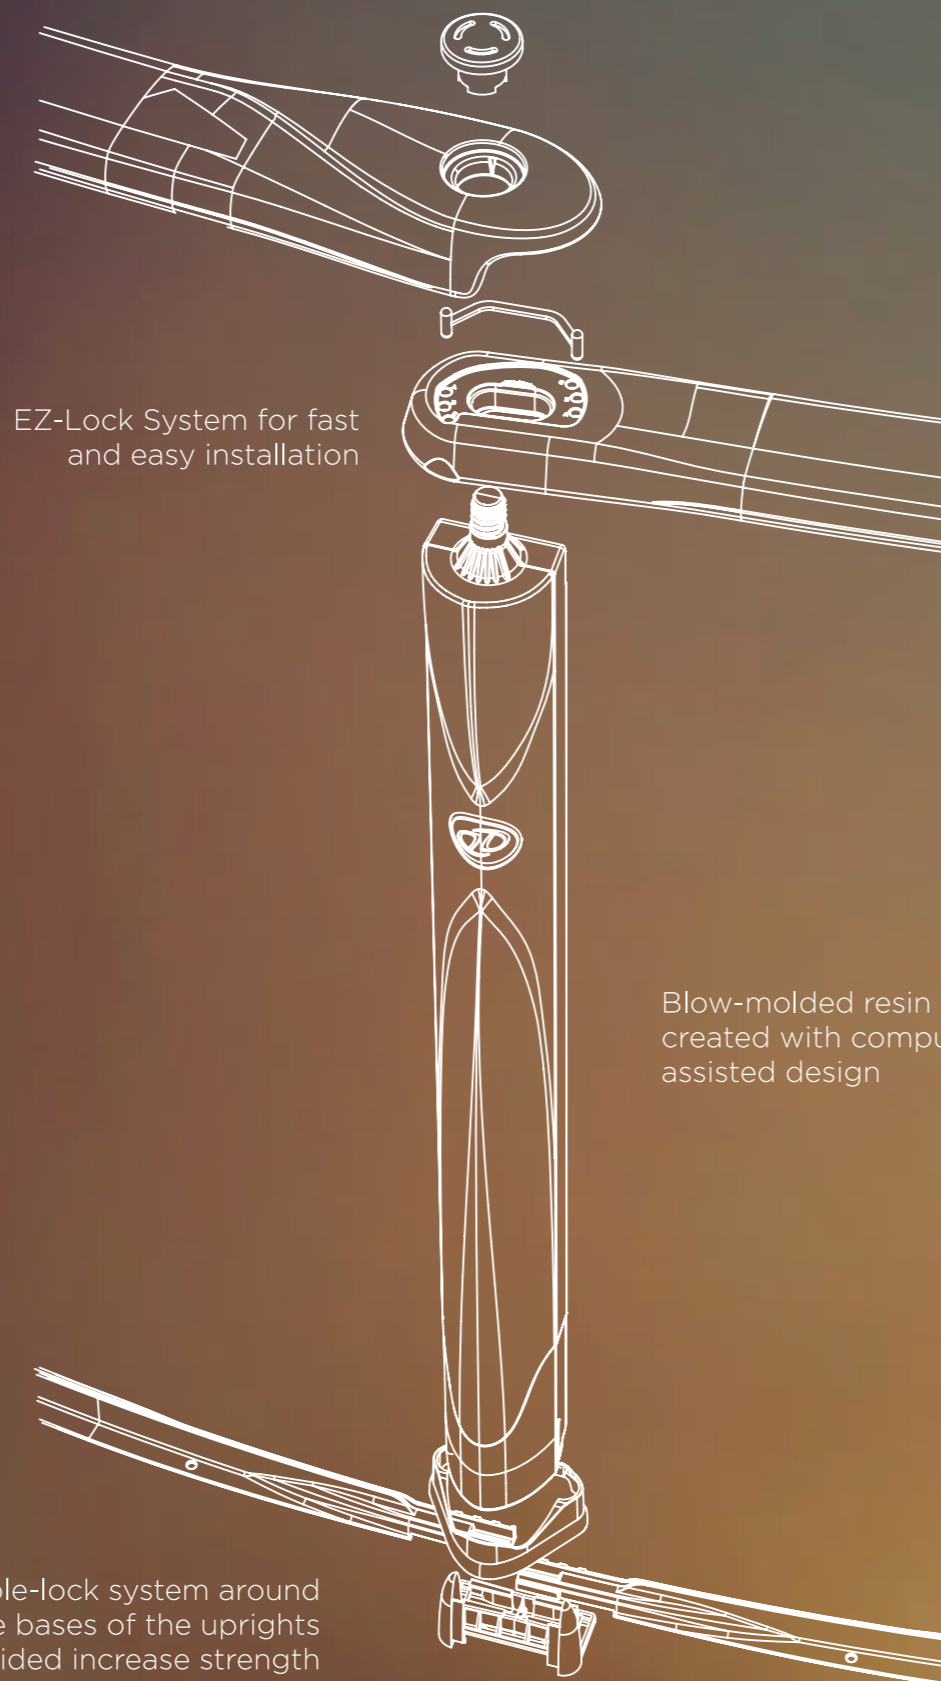

DISCOVERY

Superior design complemented
in resin technology

Swim
ABOVEGROUND.COM

Your above ground pool is designed to provide years of pleasure and safe family fun, so water safety practices should be strictly followed and enforced. Your pool contains shallow water, which makes diving or jumping unsafe. Diving or jumping into shallow water can lead to severe injury or death. Please observe the safety precautions that were provided to you when you purchased your above ground pool and conform to all local regulations.
© Copyright 2019

MKG-75-1072

Available color and sizes

Color

Beige

Round

52" Height

12' 15' 18' 21' 24' 27'

Oval

52" Height

12' x 23' 15' x 30' 18' x 33'

Features

Resin Series

- 6-inch Blow molded resin top ledges
- Blow molded resin uprights with ribbed molding
- 100% Blow molded resin frame for superior rigidity
- Indexing system, reinforces structural stability
- Easy slide in resin bottom plate
- Avantgarde wall pattern
- Heavy corrugated wall with superior coatings
- Stainless steel hardware
- Steel wall protected with Zinc Guard 275 with a triple layered baked enamel
- Patented snap together system
- No steel screws used for frame
- Easy to assemble
- Buttress-free Yard extender system for oval pools
-invisible lateral supports that you place in the ground

Blow molded top ledge with internal ribbing system offers optimal liner and wall support

AVANTGARDE wall pattern, in warm beige tones, brings contemporary style to your backyard entertaining

Slide-in bottom plates makes an installation that is easy and fast, while the double-lock system around the base of the uprights provides increased strength and solidity