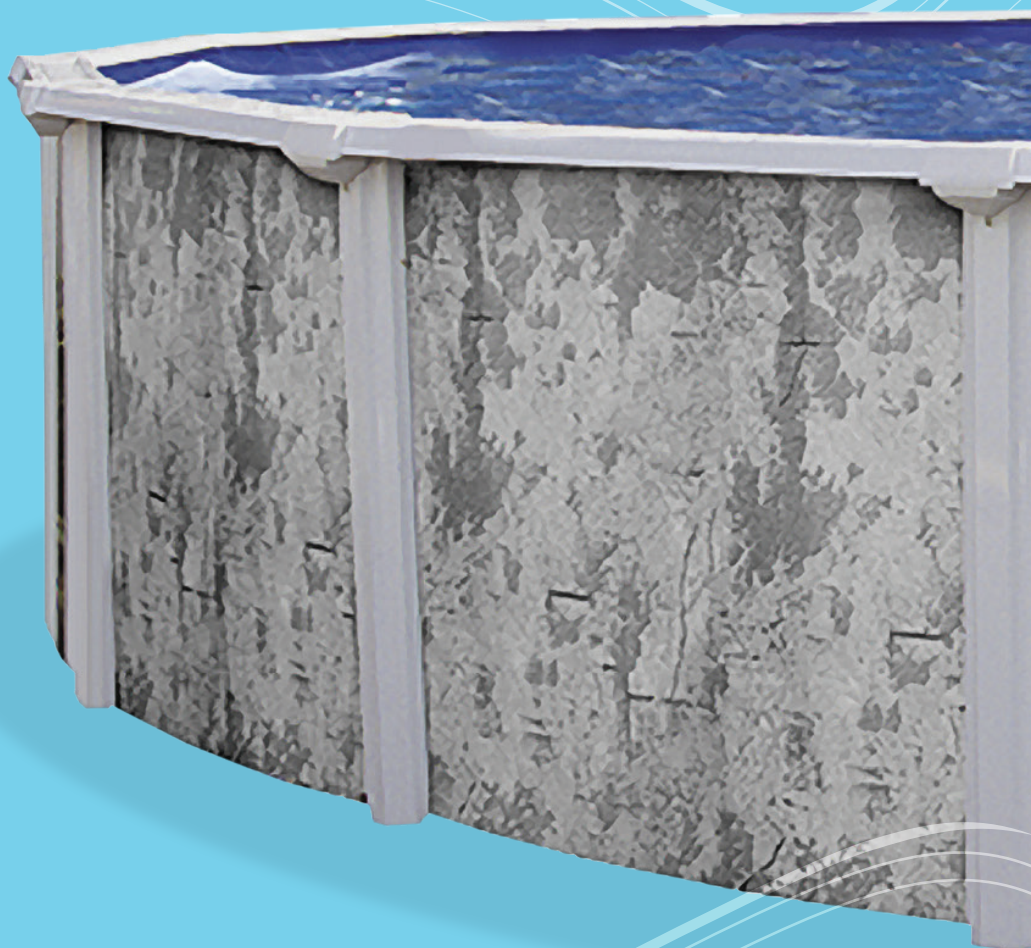

PONDEROSA GLX

*Excellent value and quality
steel construction*

Available color and sizes

Color

Pewter Grey

Round

12' 15' 18' 21' 24' 27' 30'

52" Height

Oval

12' x 24' 15' x 26' 15' x 30' 18' x 33' 18' x 40'

52" Height

Features

V6 Steel Series

- 6-inch sturdy steel top ledges
- Fully supportive steel uprights
- Heavy duty G-9000 steel frame and galvanized top/bottom plates
- Engineered to withstand years of use
- High-impact structural strength
- Grenada LX designer wall pattern
- Heavy corrugated wall with superior coatings
- Easy to assemble
- Buttress system for oval pools
 - a structurally simplified design with superior strength and durability, that is both efficient and attractive

Be a kid all over again and spend the whole day outside by your above ground pool.

The **V6 Steel series** gives you affordable summer fun in a superior steel frame with designs that blend quality, endurance and reliability. The entire steel structure is coated with a combination of protective finishes, ensuring maximum resistance to corrosion and providing optimum durability.