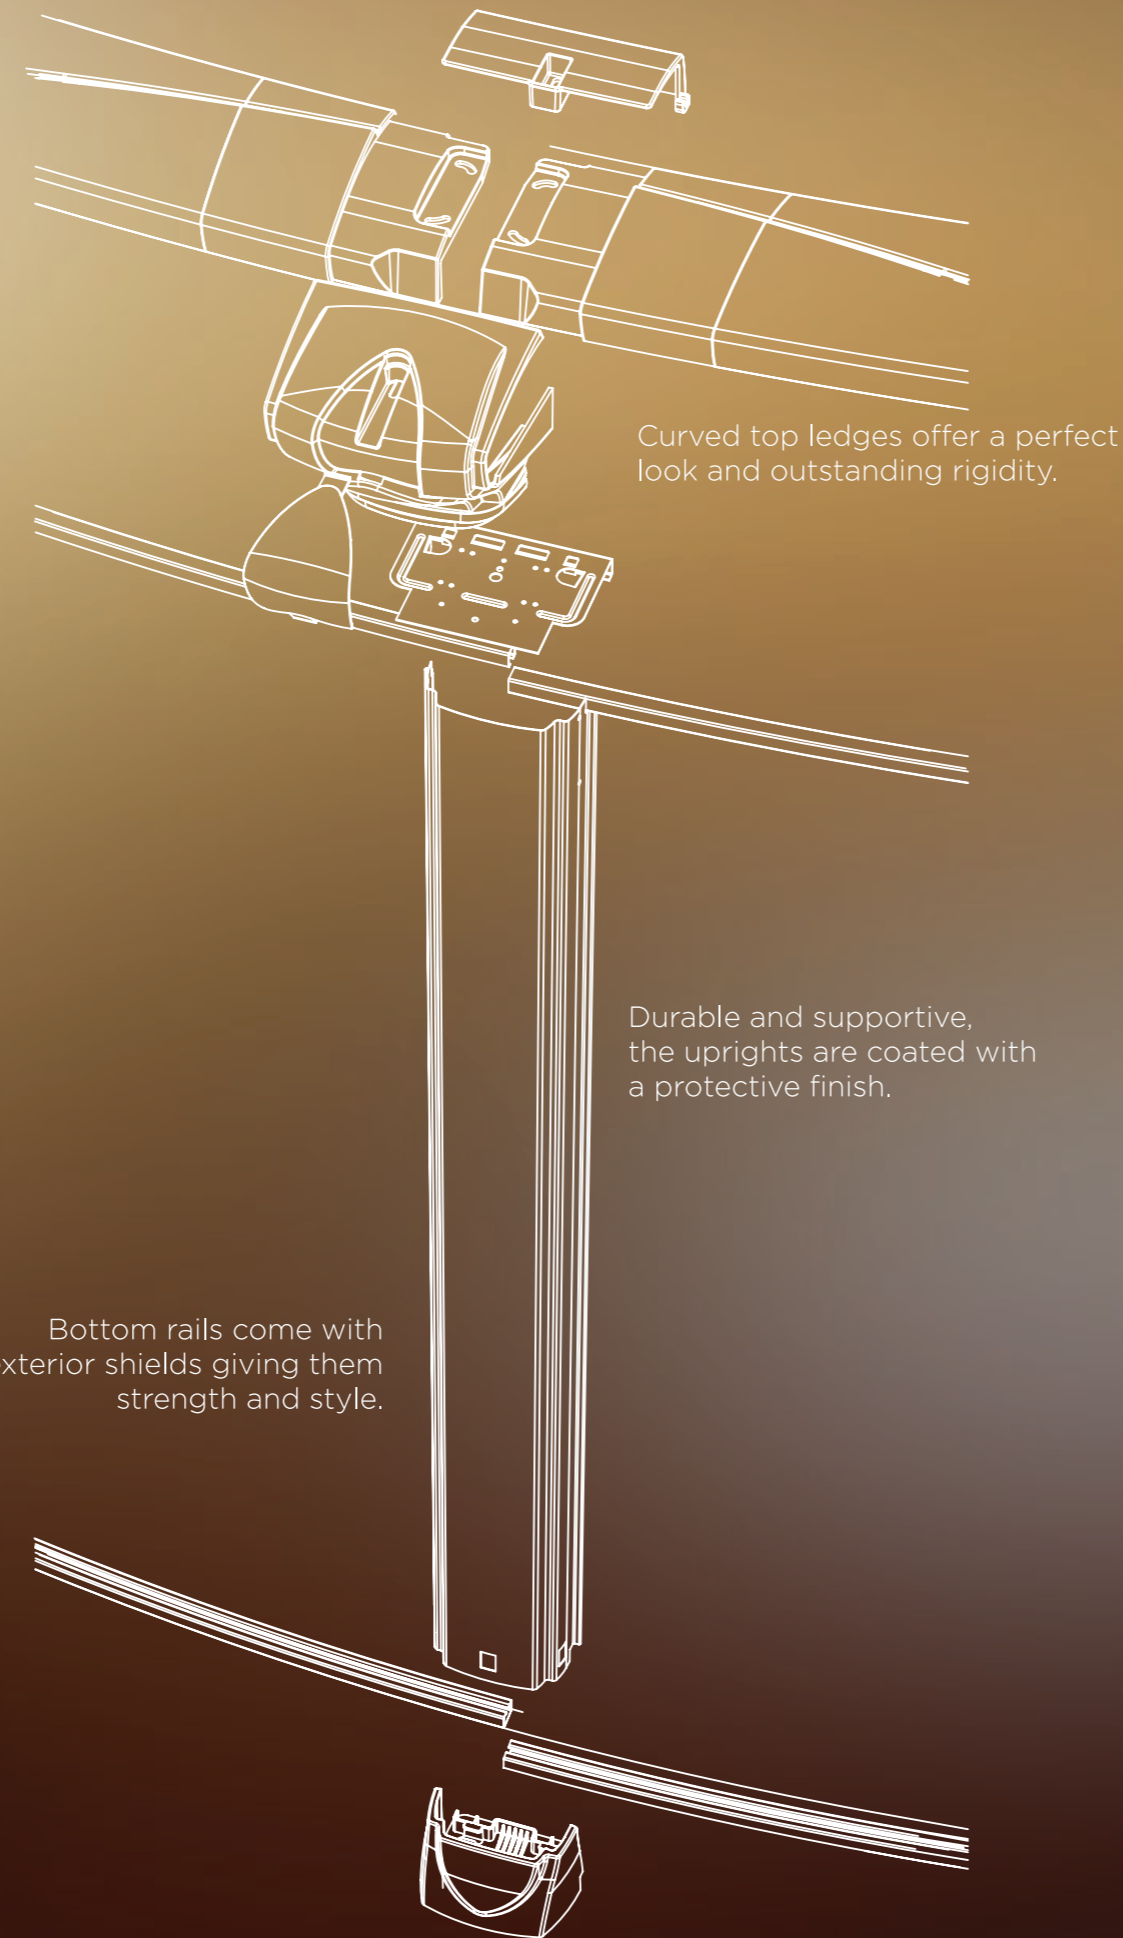

REVELLE

Hybrid construction for outstanding rigidity

Available color and sizes

Color

Mocha metallic and chocolate brown

Round

52" Height

15' 18' 21' 24' 27' 30'

Oval

52" Height

15' x 26' 15' x 30' 18' x 33'

Features

Hybrid Series

- 7-inch cacao colored injection molded resin top ledge
- Mocha metallic steel uprights
- Chocolate colored resin ledge and foot covers
- Injection molded resin bottom system to protect from the elements
- Interlocking exclusive support system
- Revelle wall pattern with protective top Kote
- Heavy corrugated wall with superior coatings
- Stainless steel hardware
- Exclusive Tru-Kote bonding system
- Easy to assemble
- Yardmore Buttress-free support system for oval pools
-enjoy your pool without losing your yard

MKG-75-1064

Two piece multi-toned resin ledge cover in a rich chocolate color that perfectly conforms to the top ledges, giving a flawless look

REVELLE wall pattern, uniquely designed to synchronize with the chocolate & champagne color scheme giving nuance and life to your backyard decor

Mocha steel uprights in a beautiful metallic finish are complemented with the rich chocolate resin foot covers

Seek more fun in the sun all summer long! By combining the strength of steel and the aesthetics of injection-molded resin, the **Hybrid Series** gives you the best of both worlds. Thanks to advanced engineering, superior materials and renowned durability, above ground pools reach new heights! The hybrid structure will ensure that you'll get the most out of your pool all summer long!