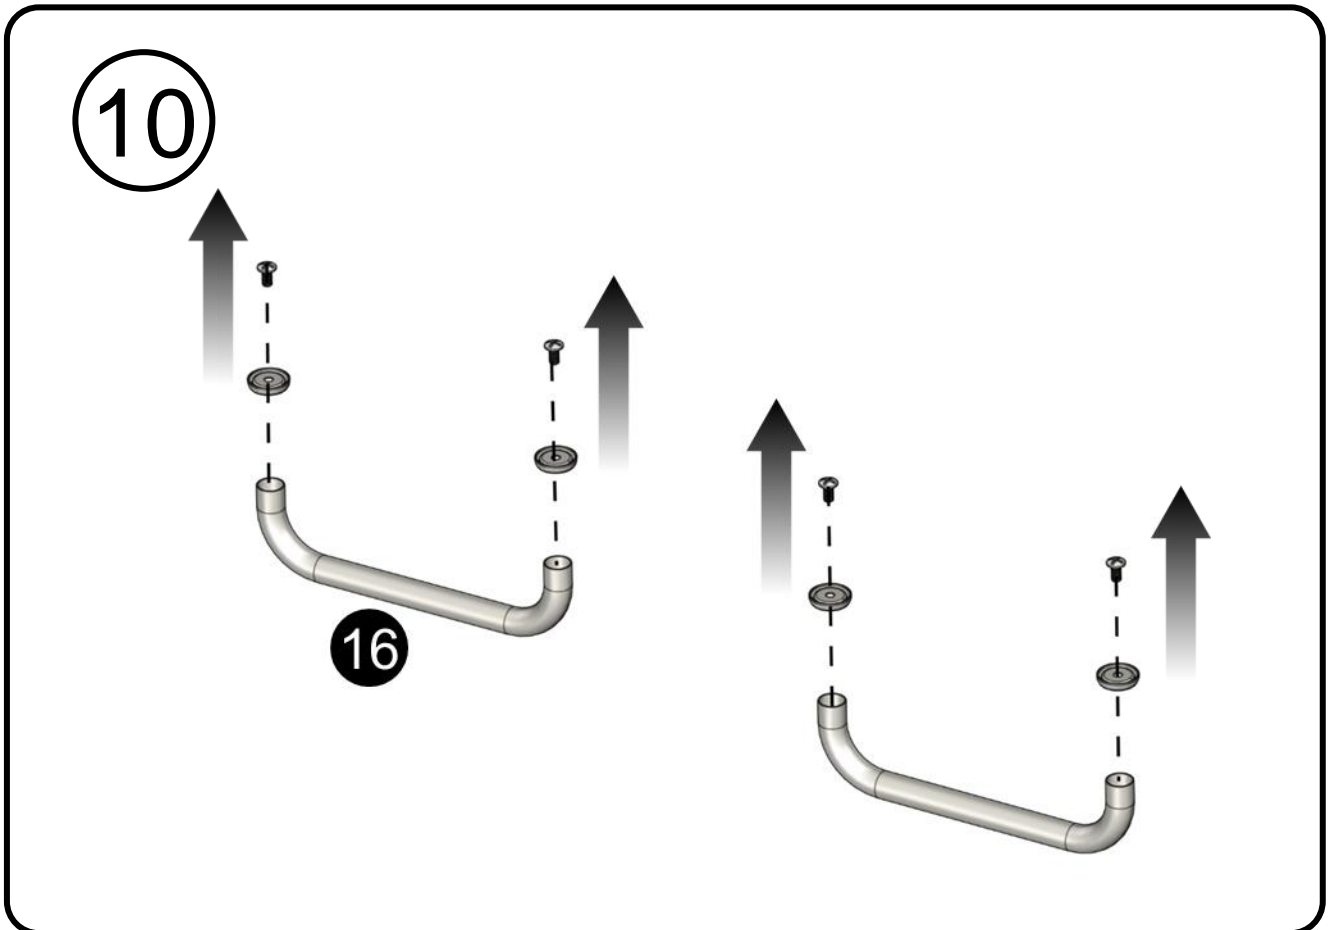

Oval hovedskruer
W5/32-32 x 1/4"

Oval hovedskruer
W5/32-32 x 25/64"

Spændeskive
W5/32"

5

6

11

17

18