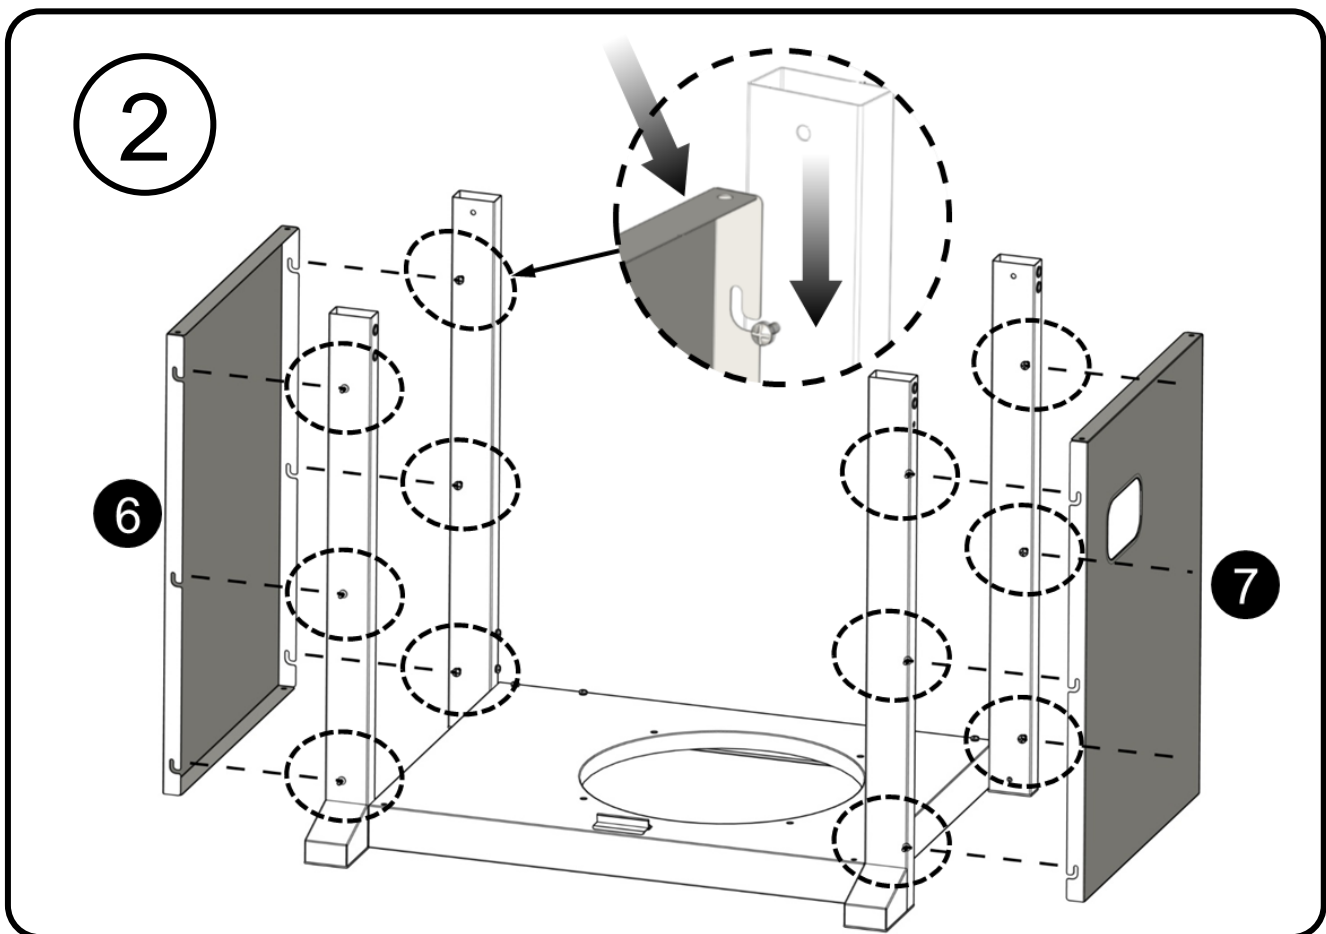

Oval hovedskruer
W5/32-32 x 1/4"

Oval hovedskruer
W5/32-32 x 25/64"

Spændeskive
W5/32"

5

6

11

17

18