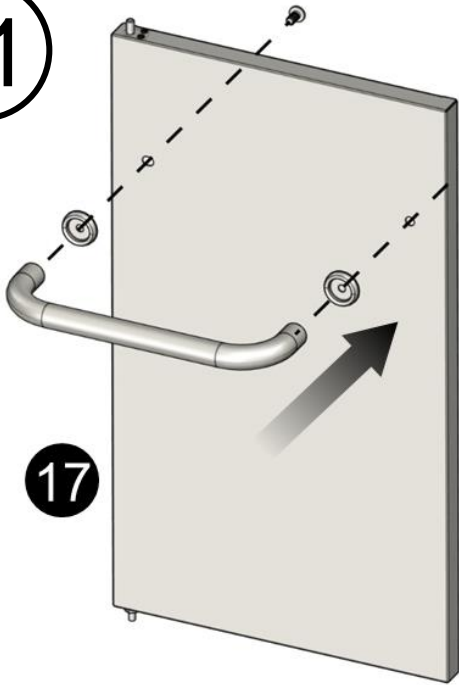

Oval hovedskruer
W5/32-32 x 1/4"

Oval hovedskruer
W5/32-32 x 25/64"

Spændeskive
W5/32"

5

6

11

17

18