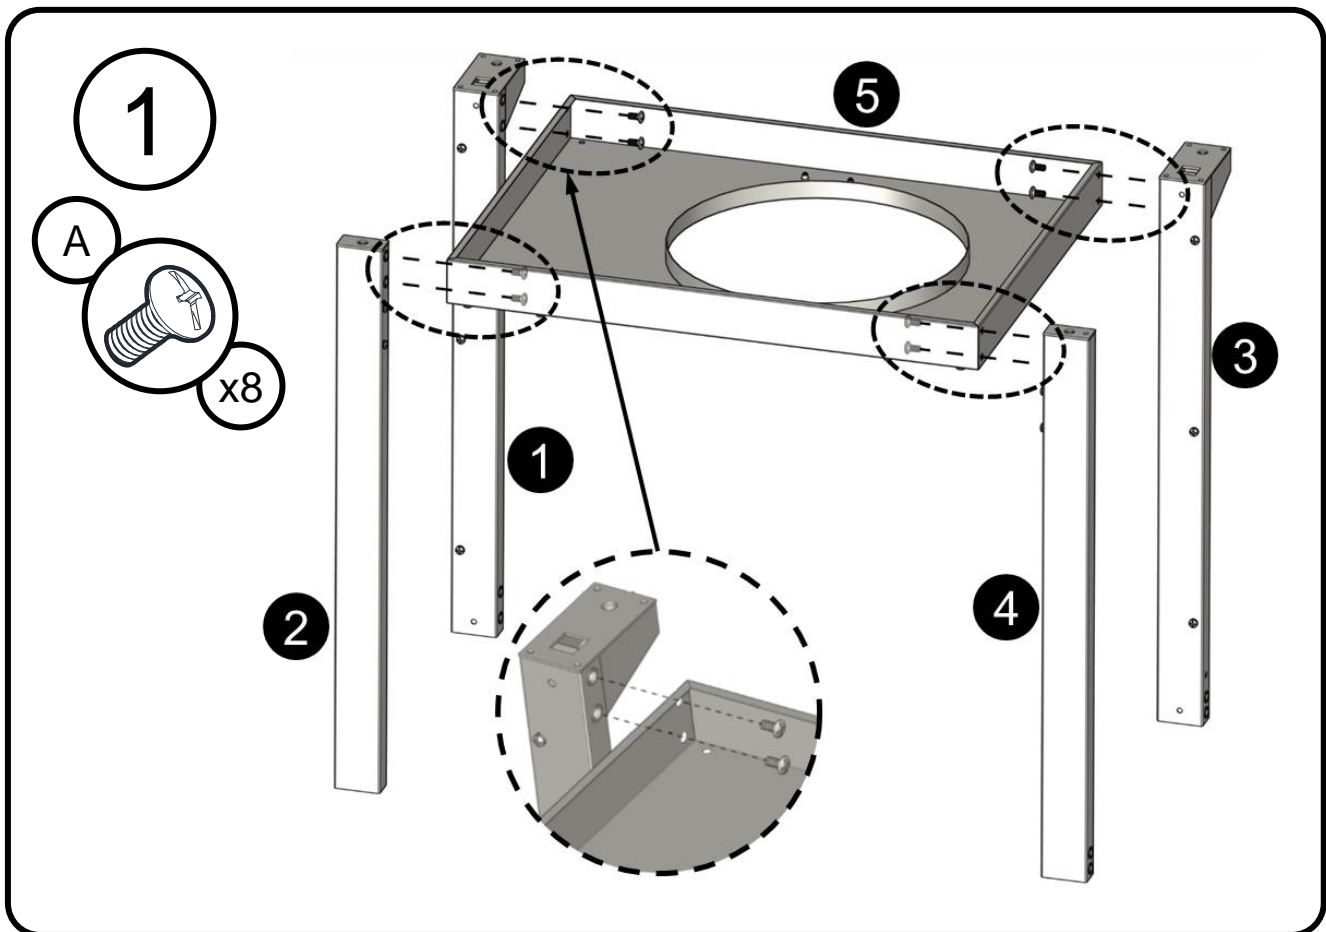

Oval hovedskruer
W5/32-32 x 1/4"

Oval hovedskruer
W5/32-32 x 25/64"

Spændeskive
W5/32"

5

6

11

17

18