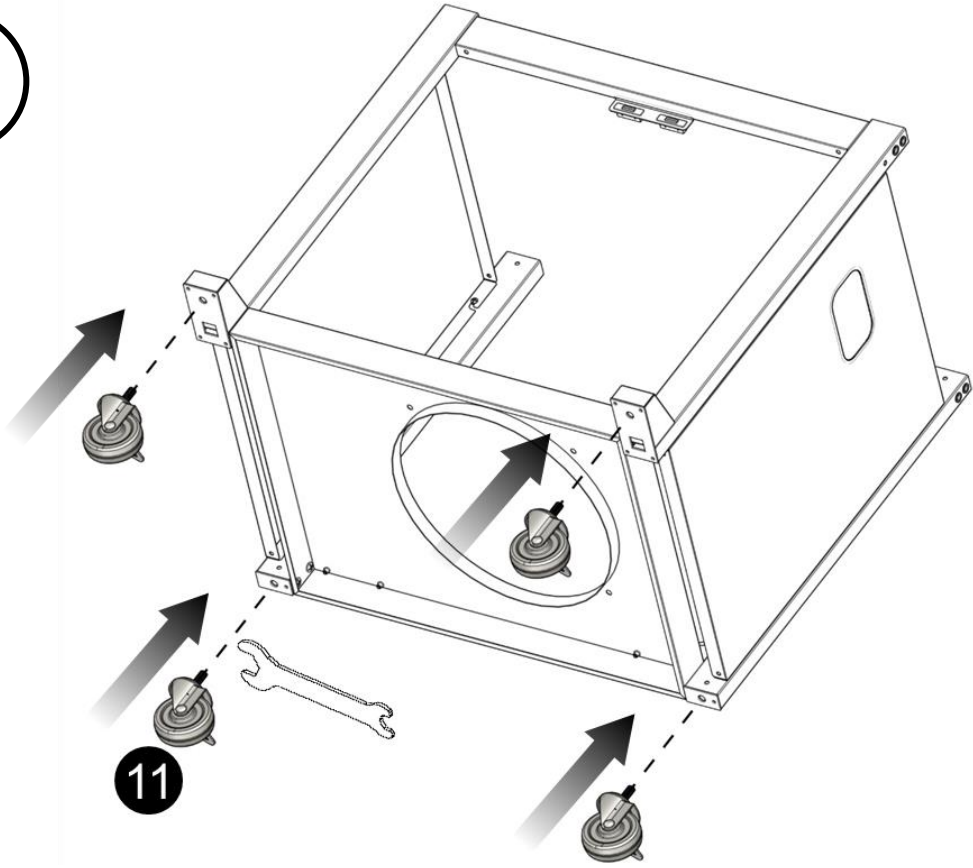

Oval hovedskruer
W5/32-32 x 1/4"

Oval hovedskruer
W5/32-32 x 25/64"

Spændeskive
W5/32"

5

6

11

17

18