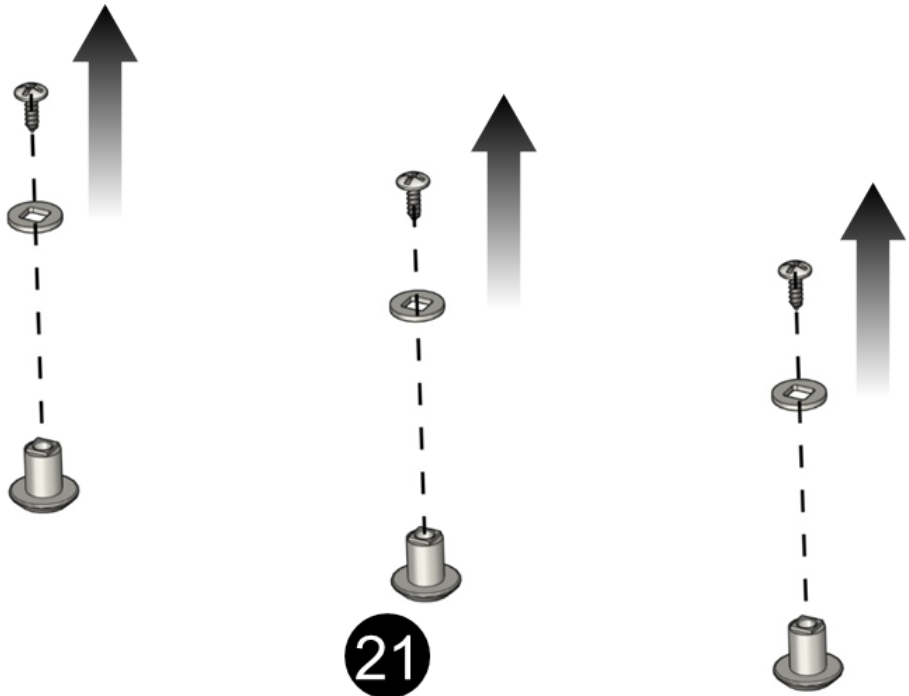

Oval hovedskruer
W5/32-32 x 1/4"

Oval hovedskruer
W5/32-32 x 25/64"

Spændeskive
W5/32"

5

6

11

17

18

12

17

18

13

14

23

24

25