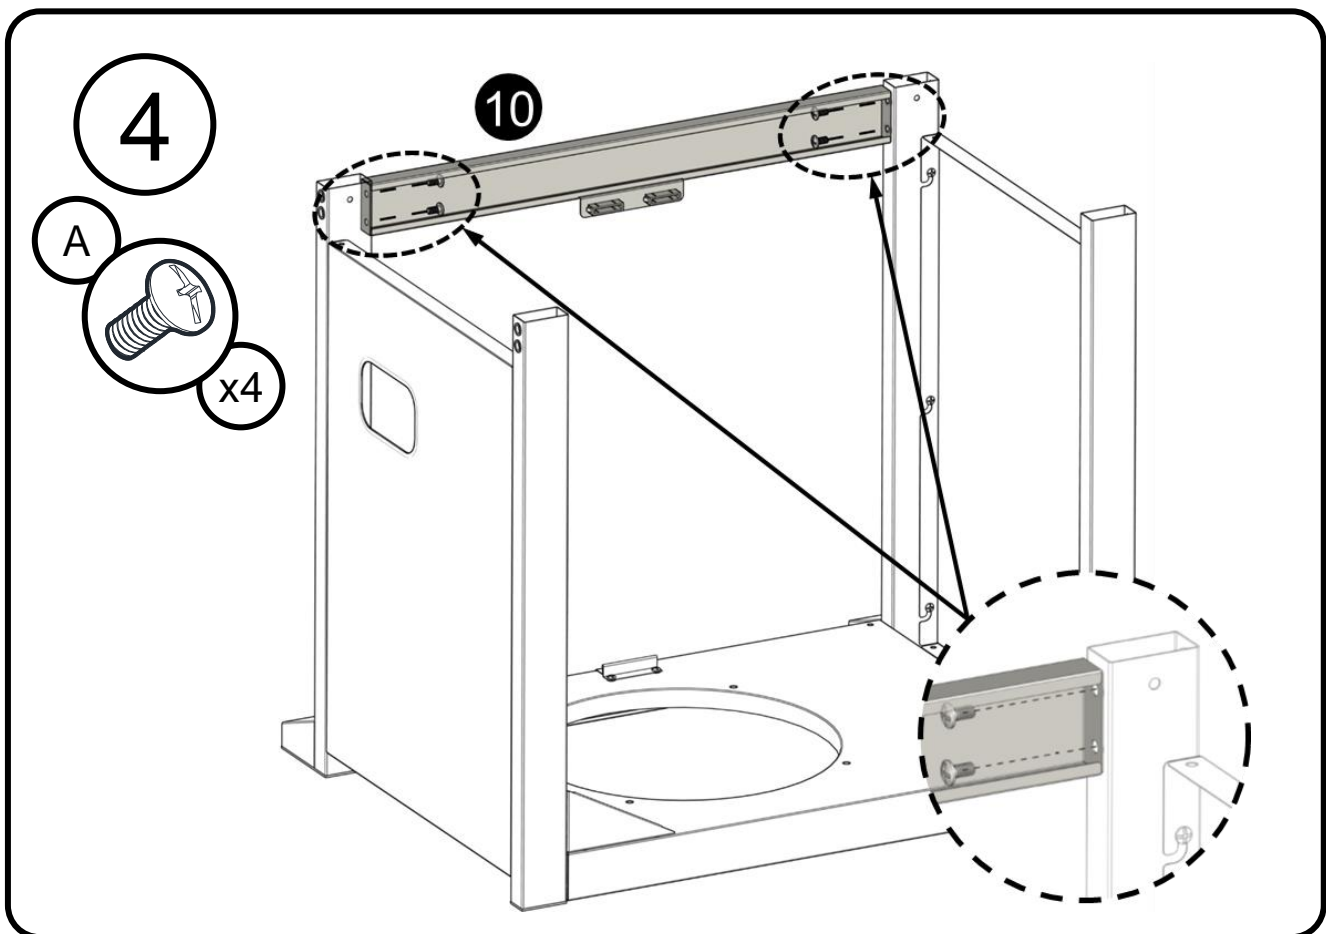

Oval hovedskruer
W5/32-32 x 1/4"

Oval hovedskruer
W5/32-32 x 25/64"

Spændeskive
W5/32"

5

6

11

17

18