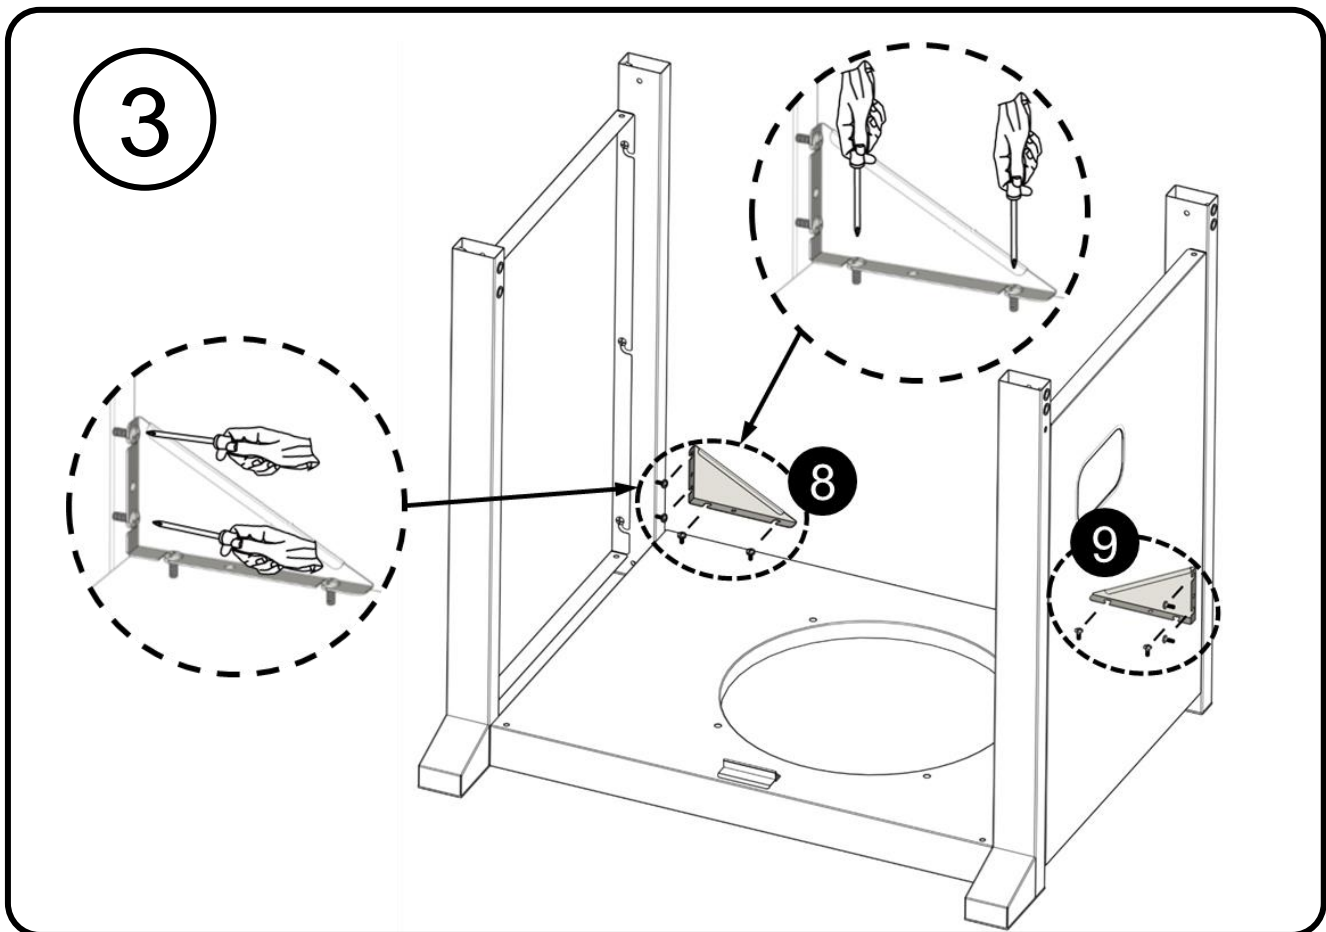

Oval hovedskruer
W5/32-32 x 1/4"

Oval hovedskruer
W5/32-32 x 25/64"

Spændeskive
W5/32"

5

6

11

17

18