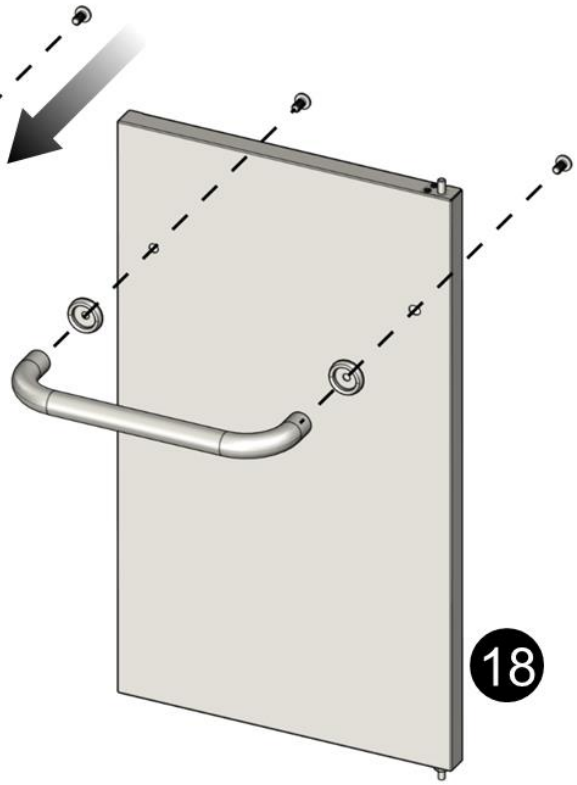

Oval hovedskruer
W5/32-32 x 1/4"

Oval hovedskruer
W5/32-32 x 25/64"

Spændeskive
W5/32"

5

6

11

17

18