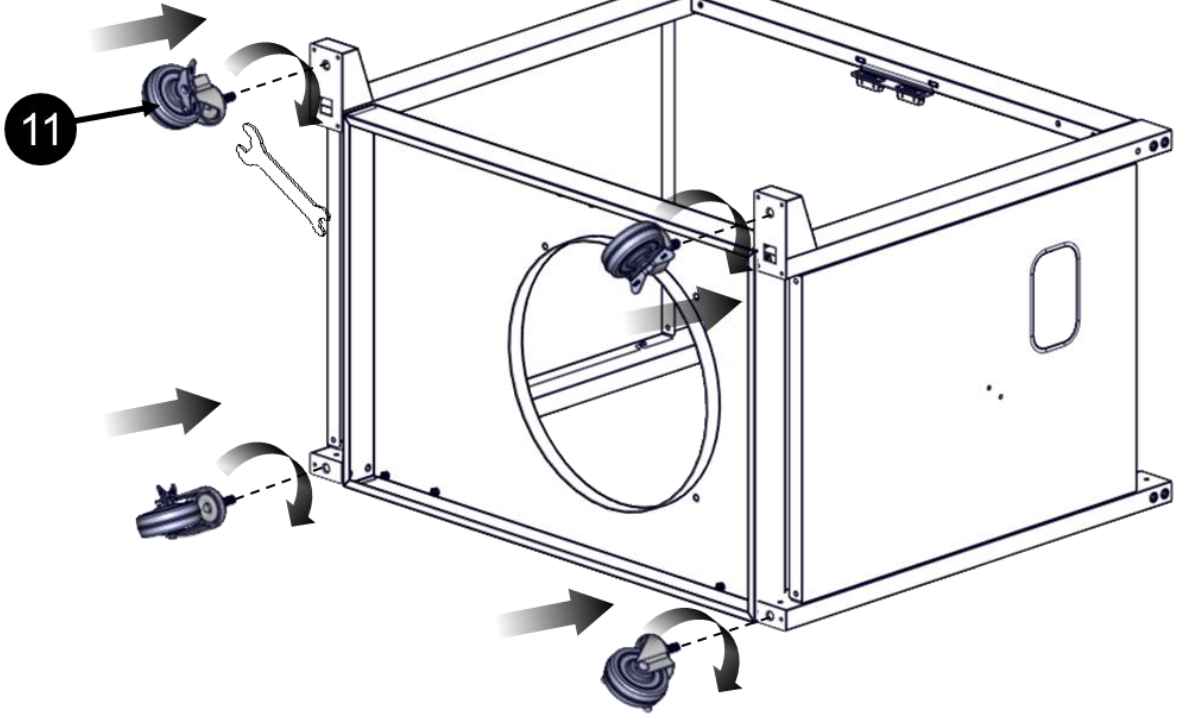

## Liste over dele

Oval hovedskruer  
W1/4"-20X1/2"

Oval hovedskruer  
W5/32-32 x 3/8"

Spændeskive  
W5/32"

5

6

11

12