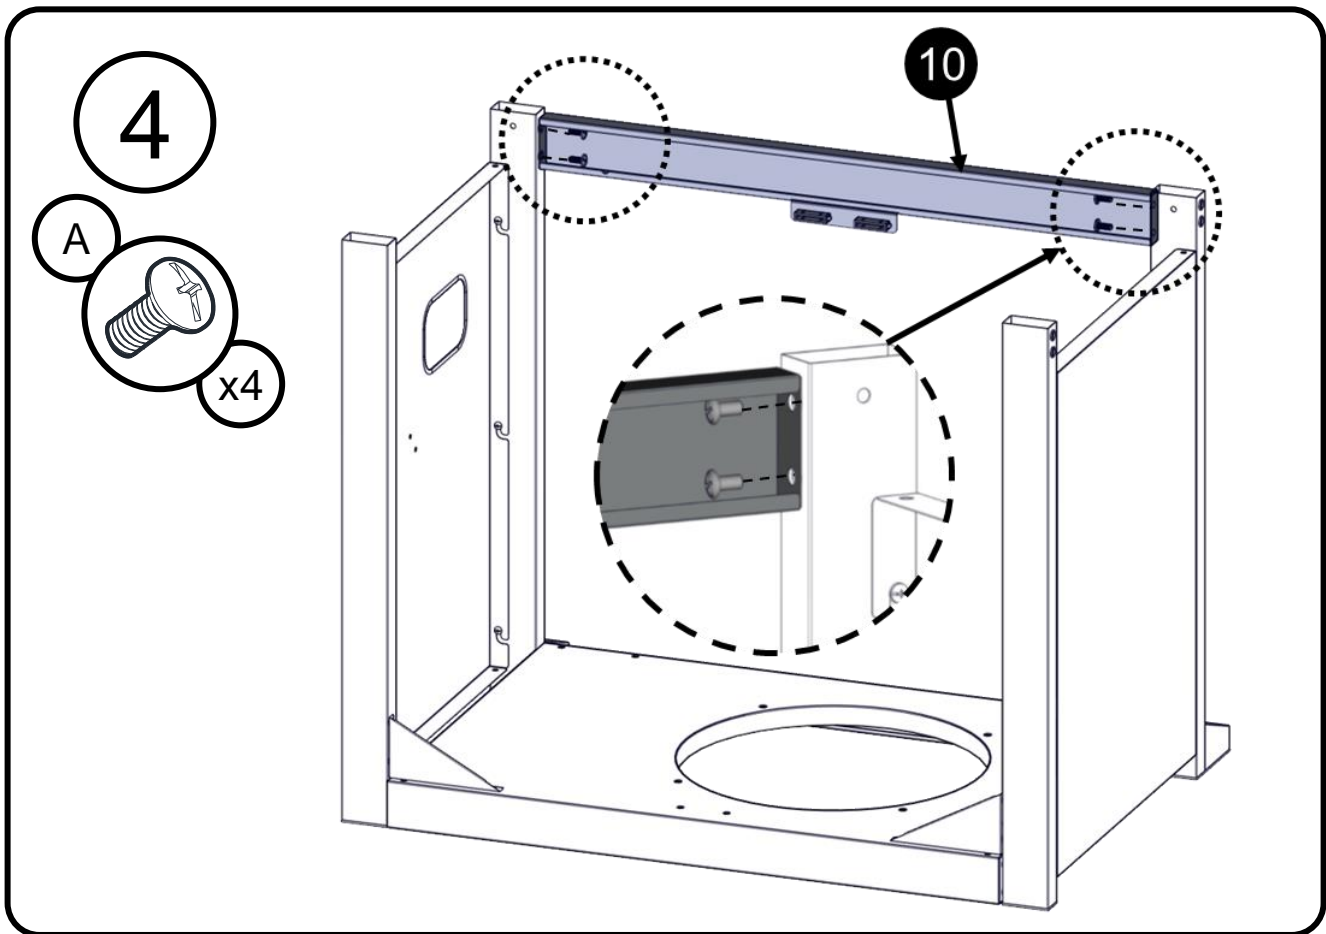

## Liste over dele

Oval hovedskruer  
W1/4"-20X1/2"

Oval hovedskruer  
W5/32-32 x 3/8"

Spændeskive  
W5/32"

5

6

11

12