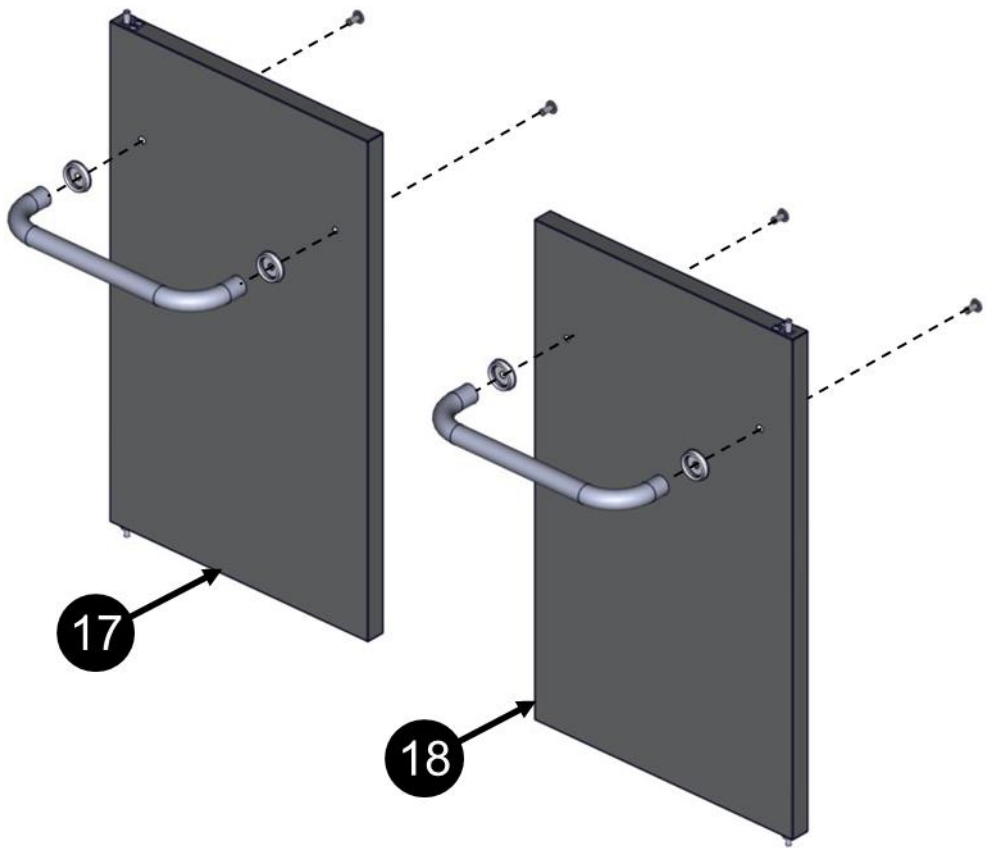

## Liste over dele

Oval hovedskruer  
W1/4"-20X1/2"

Oval hovedskruer  
W5/32-32 x 3/8"

Spændeskive  
W5/32"

5

6

11

12