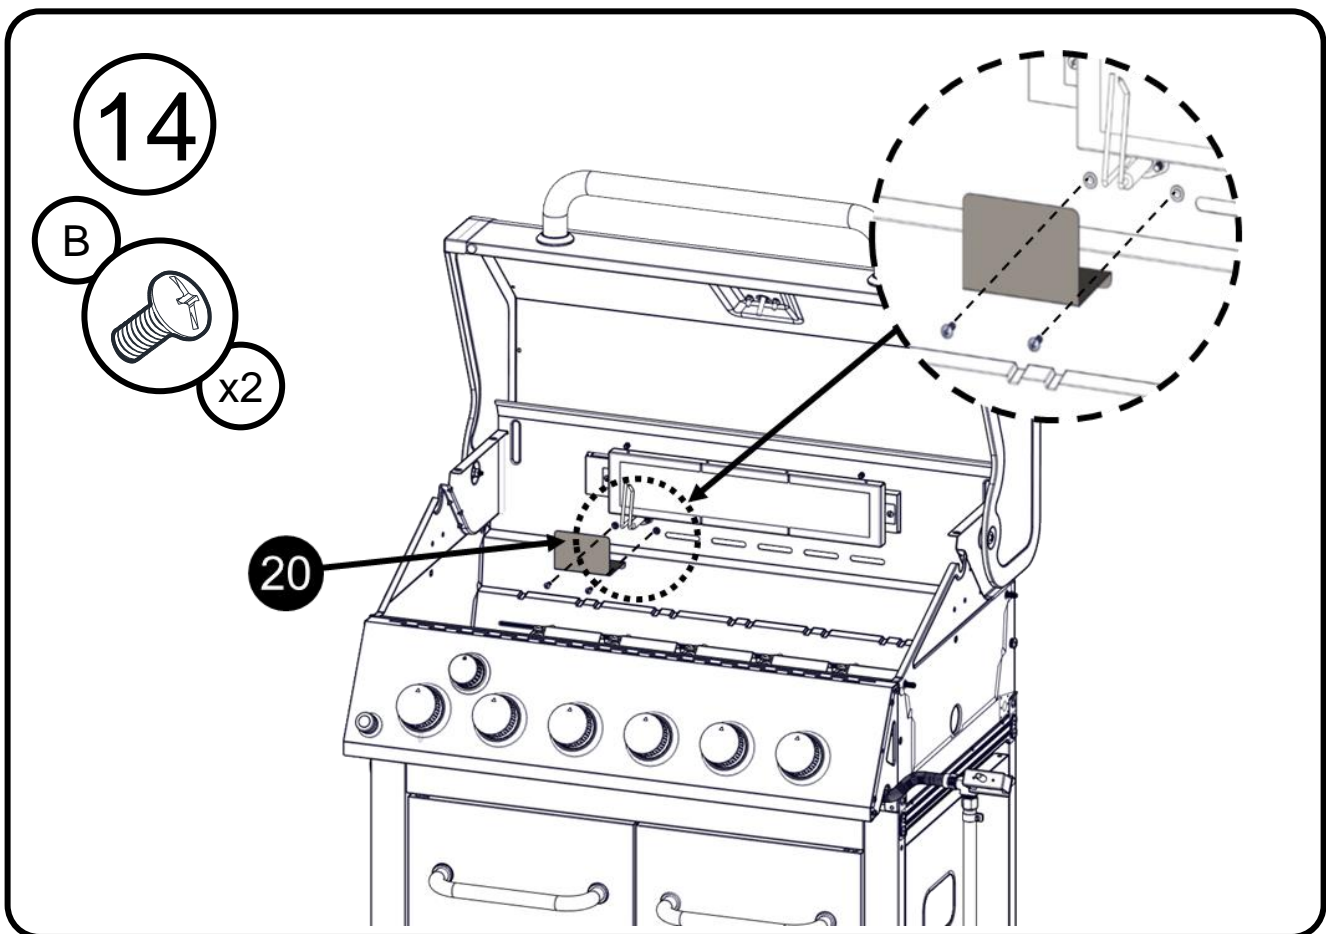

## Liste over dele

Oval hovedskruer  
W1/4"-20X1/2"

Oval hovedskruer  
W5/32-32 x 3/8"

Spændeskive  
W5/32"

5

6

11

12