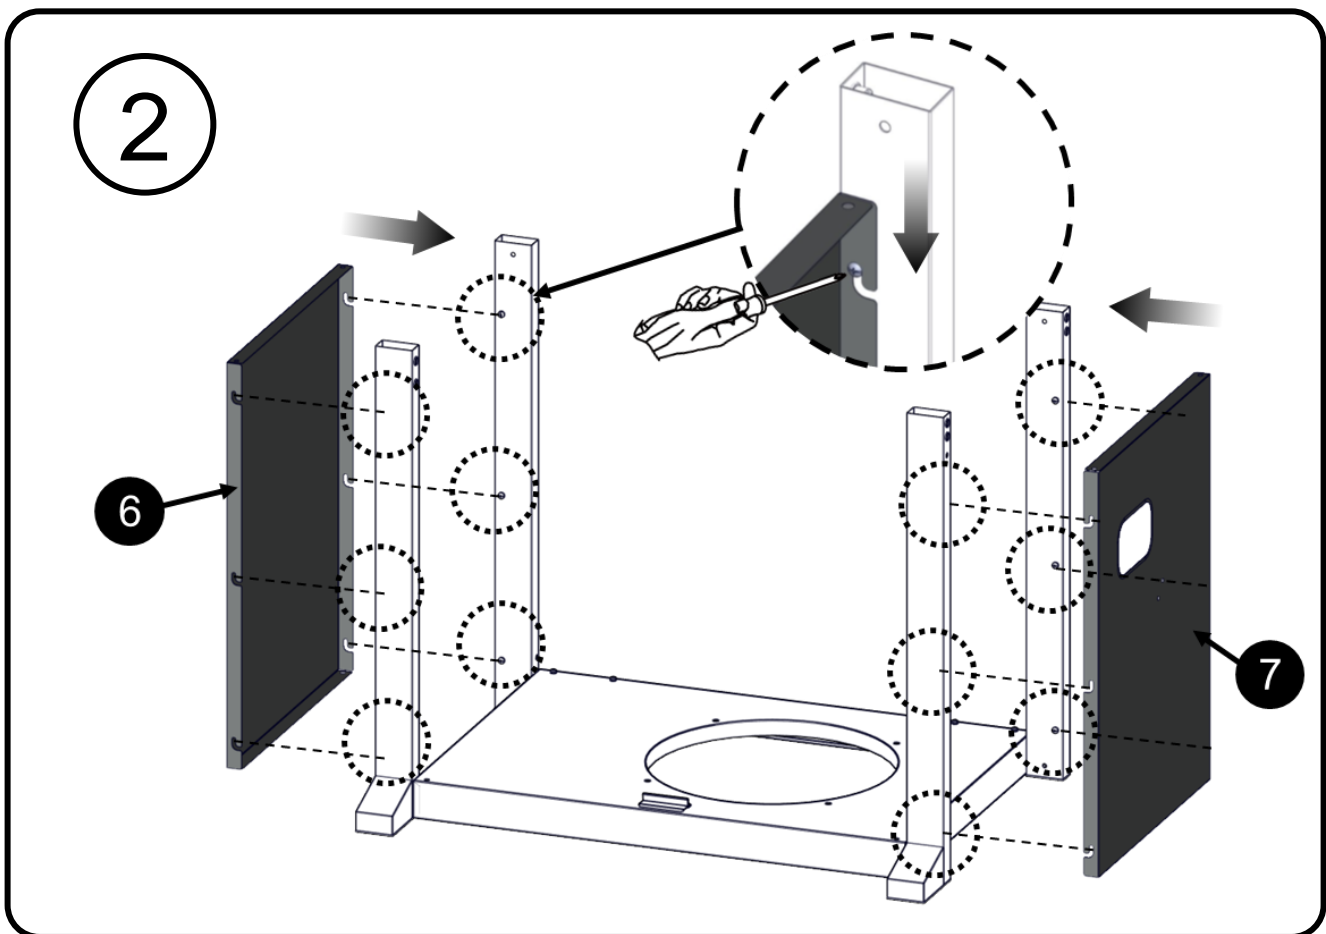

## Liste over dele

Oval hovedskruer  
W1/4"-20X1/2"

Oval hovedskruer  
W5/32-32 x 3/8"

Spændeskive  
W5/32"

5

6

11

12