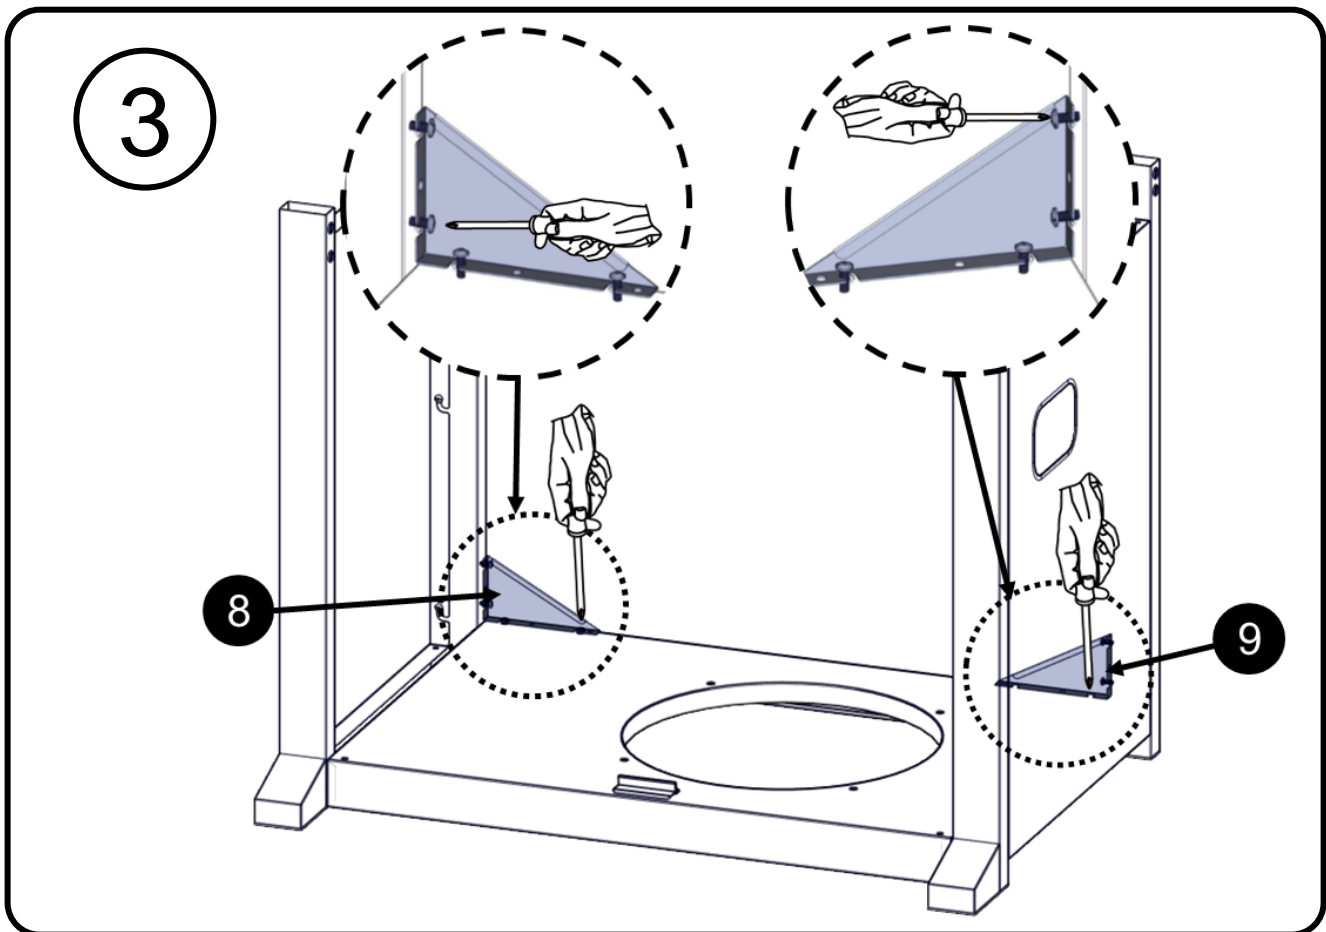

## Liste over dele

Oval hovedskruer  
W1/4"-20X1/2"

Oval hovedskruer  
W5/32-32 x 3/8"

Spændeskive  
W5/32"

5

6

11

12