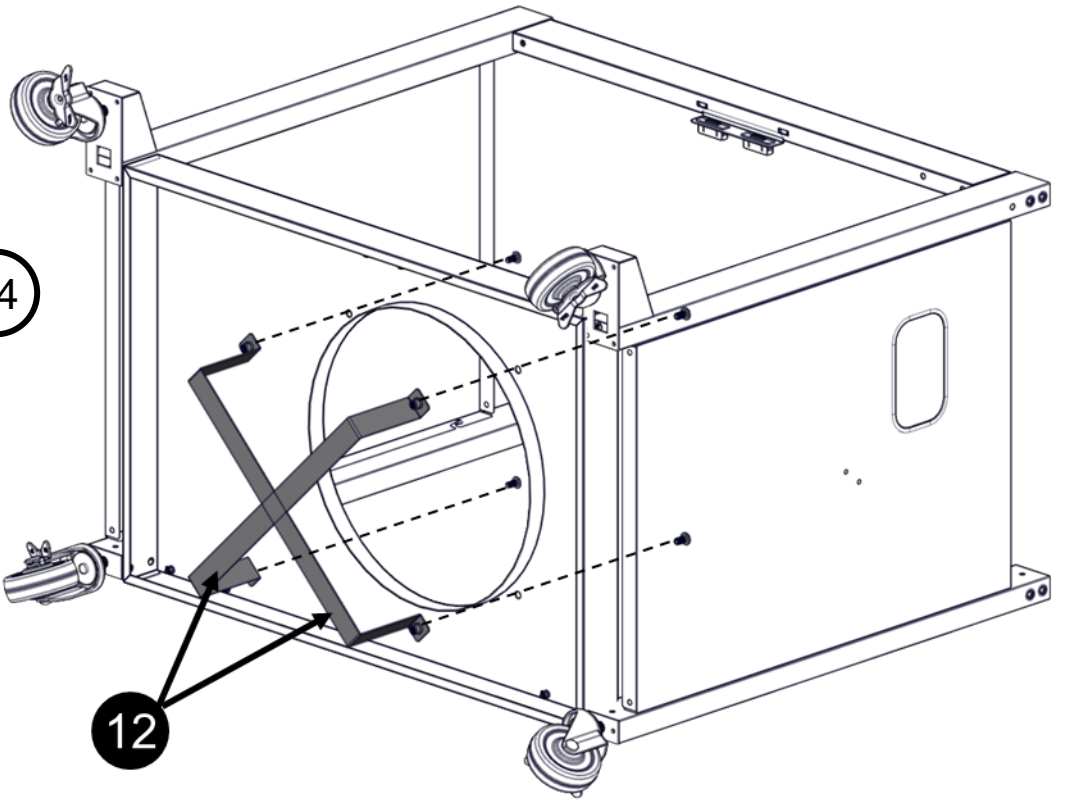

## Liste over dele

Oval hovedskruer  
W1/4"-20X1/2"

Oval hovedskruer  
W5/32-32 x 3/8"

Spændeskive  
W5/32"

5

6

11

12