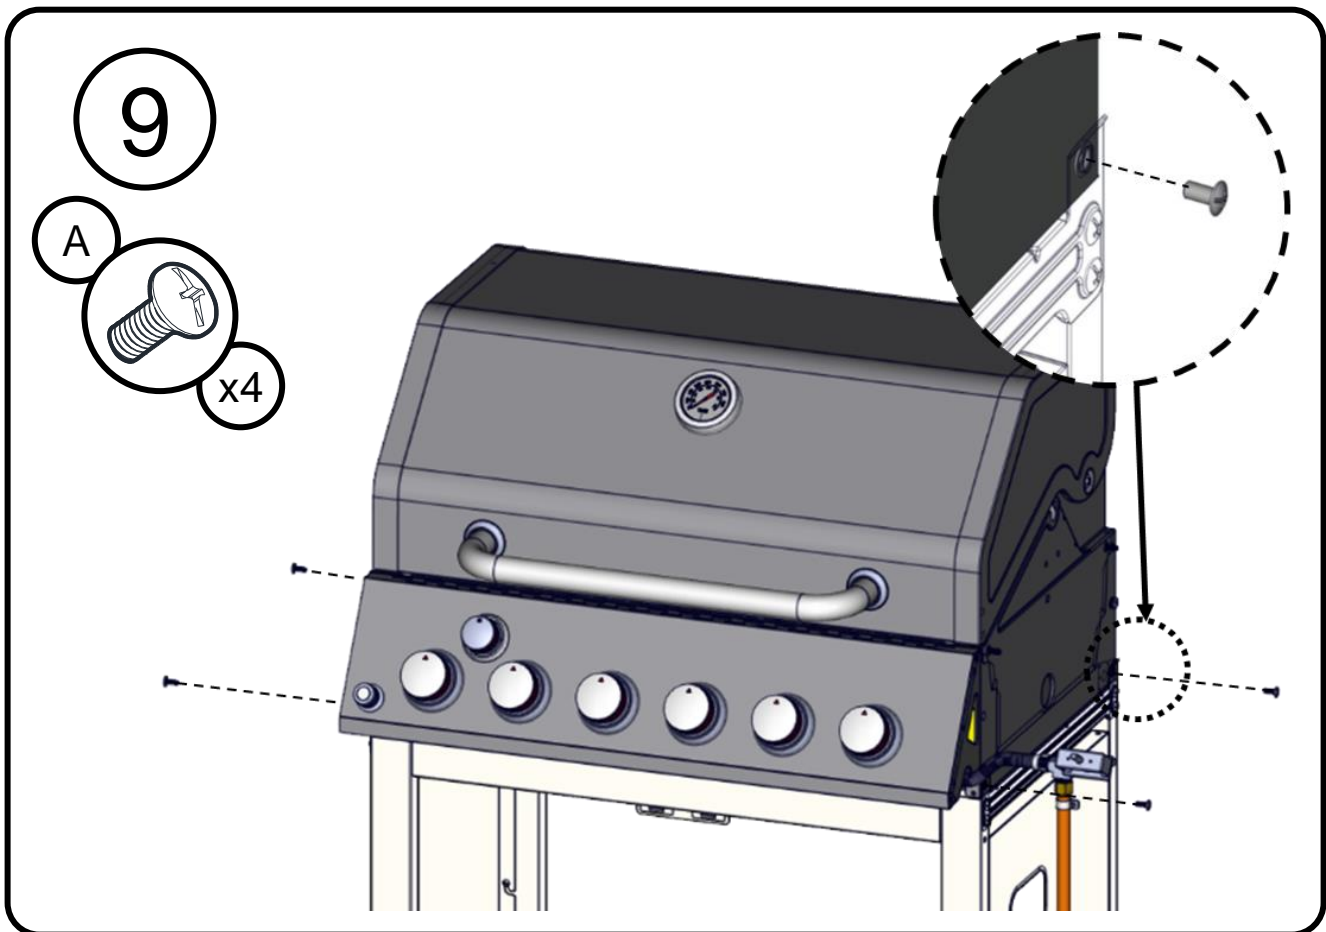

## Liste over dele

Oval hovedskruer  
W1/4"-20X1/2"

Oval hovedskruer  
W5/32-32 x 3/8"

Spændeskive  
W5/32"

5

6

11

12