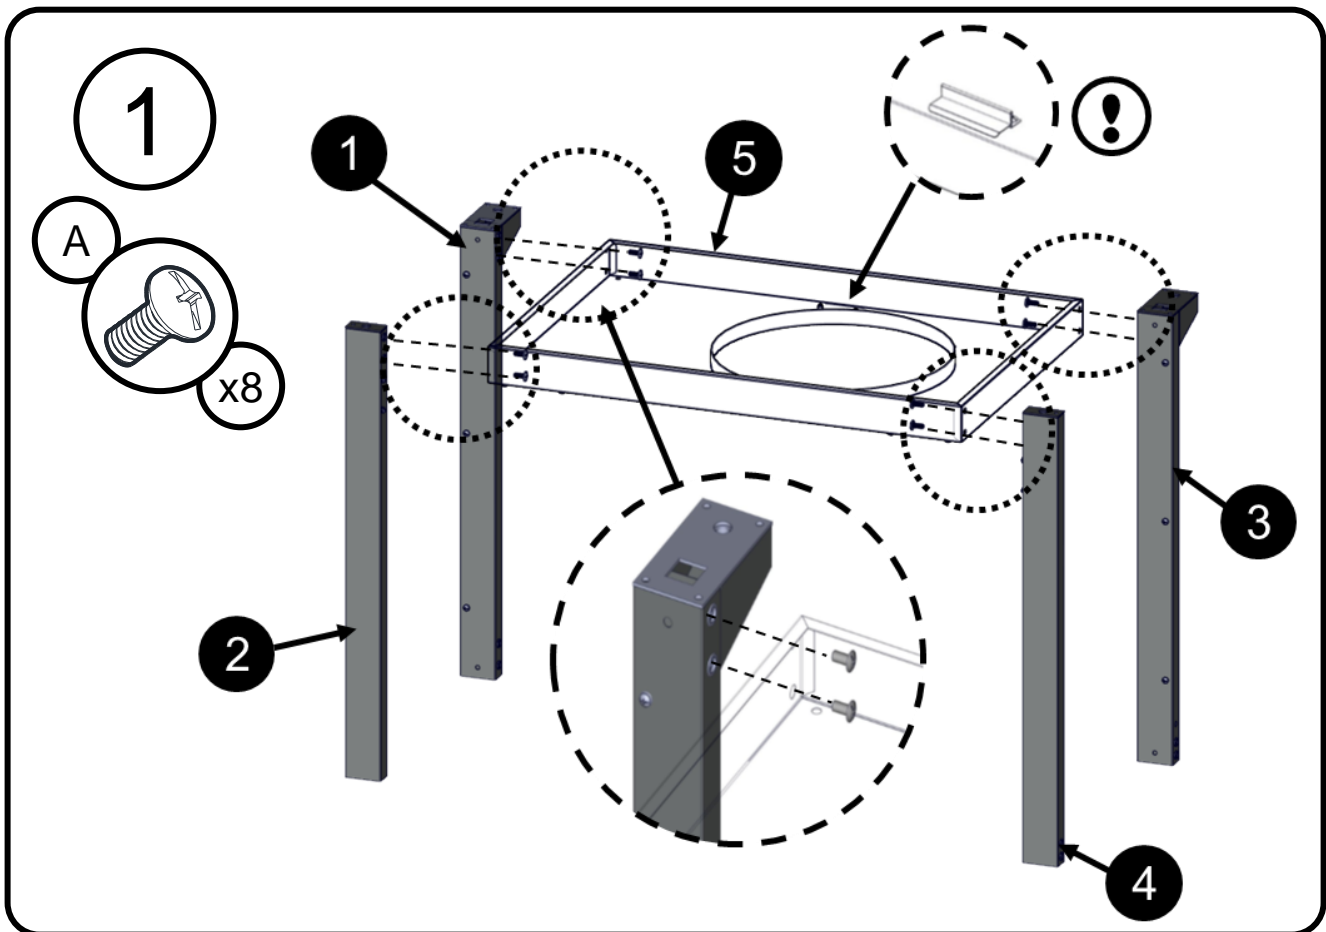

## Liste over dele

Oval hovedskruer  
W1/4"-20X1/2"

Oval hovedskruer  
W5/32-32 x 3/8"

Spændeskive  
W5/32"

5

6

11

12