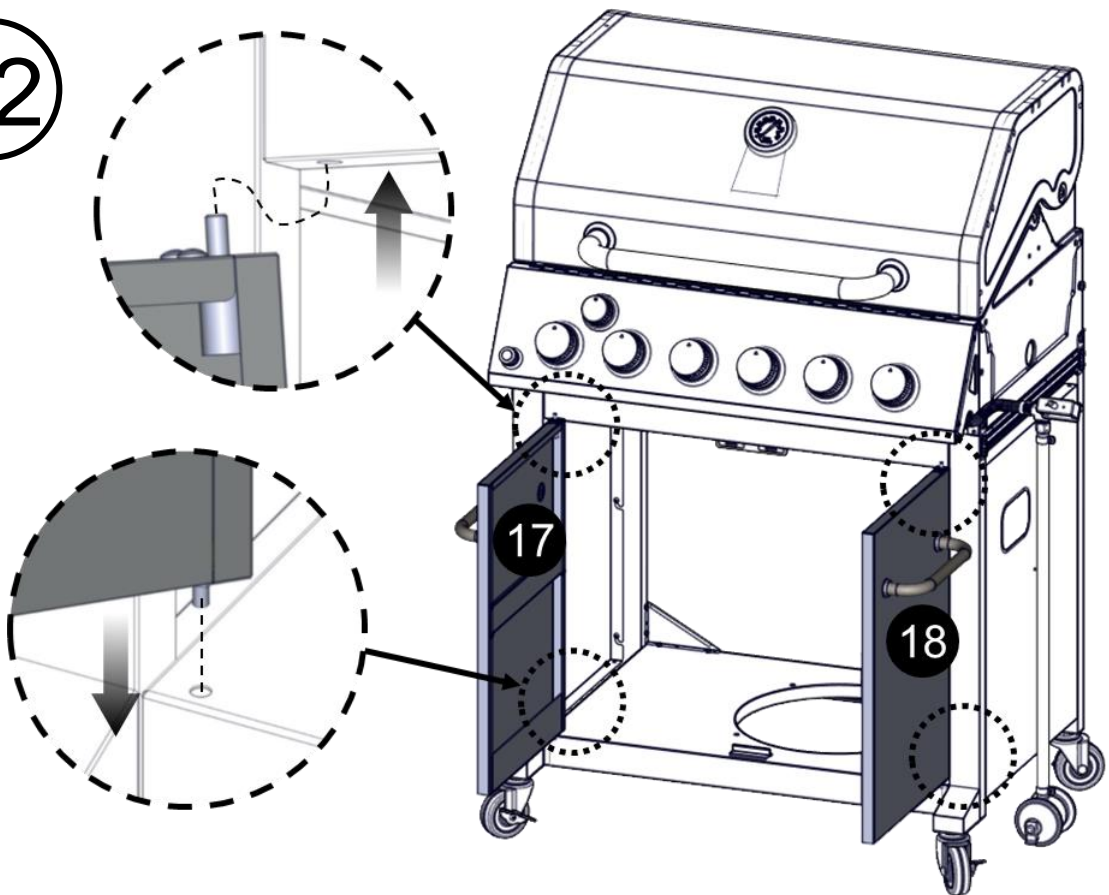

## Liste over dele

Oval hovedskruer  
W1/4"-20X1/2"

Oval hovedskruer  
W5/32-32 x 3/8"

Spændeskive  
W5/32"

5

6

11

12