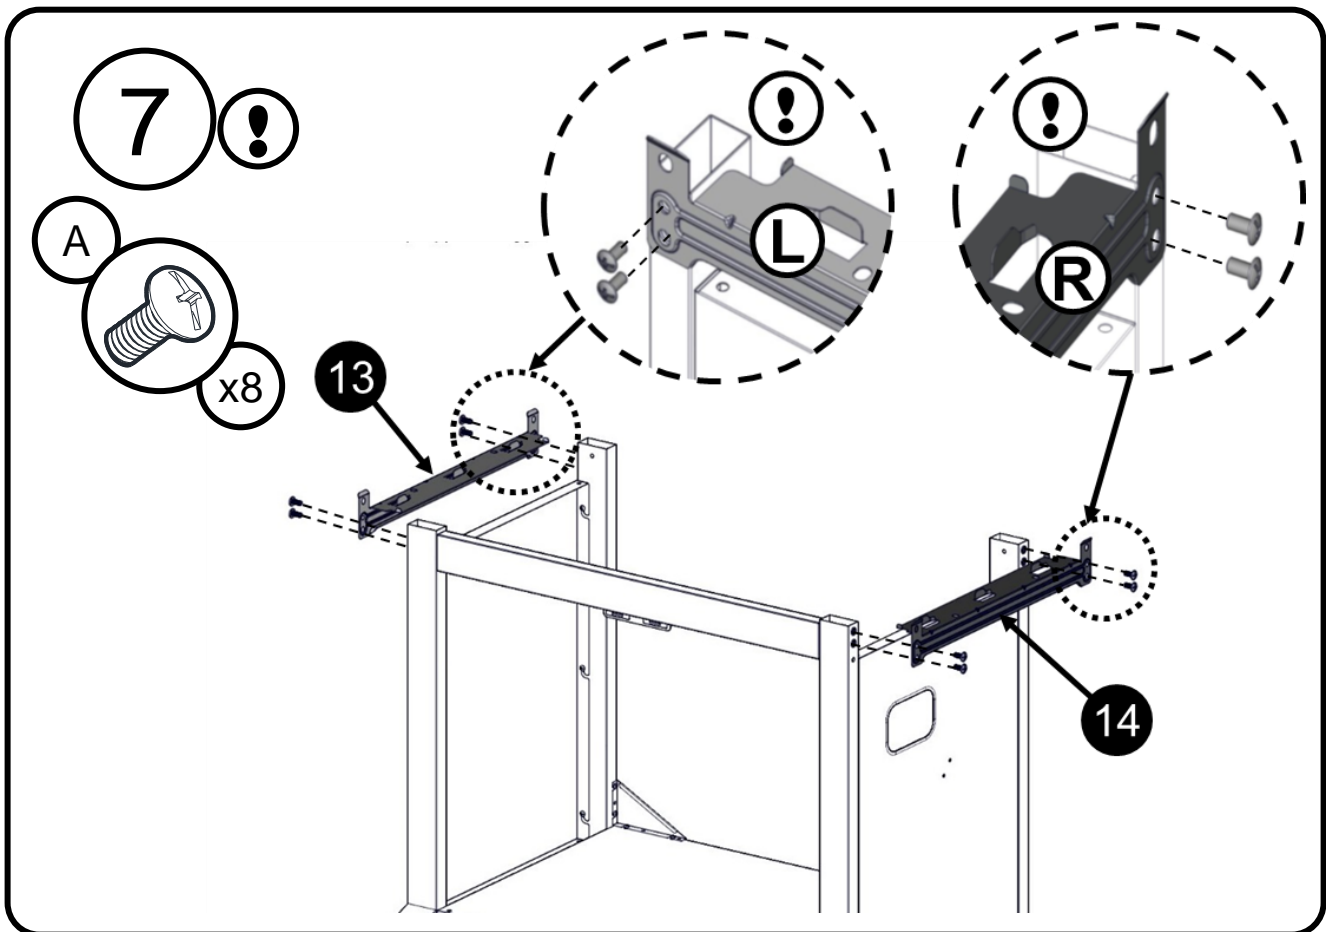

## Liste over dele

Oval hovedskruer  
W1/4"-20X1/2"

Oval hovedskruer  
W5/32-32 x 3/8"

Spændeskive  
W5/32"

5

6

11

12