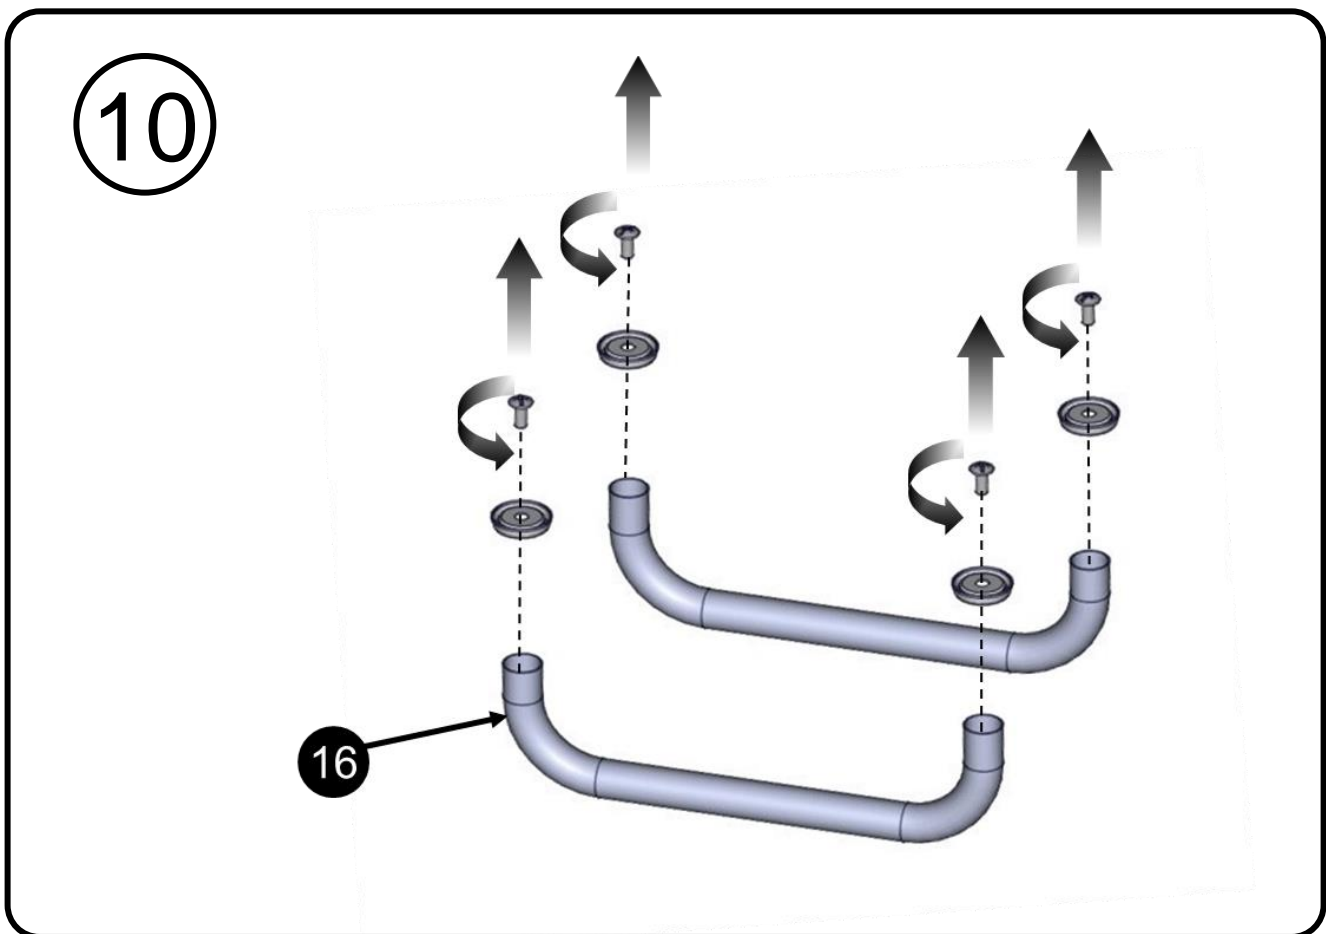

## Liste over dele

Oval hovedskruer  
W1/4"-20X1/2"

Oval hovedskruer  
W5/32-32 x 3/8"

Spændeskive  
W5/32"

5

6

11

12