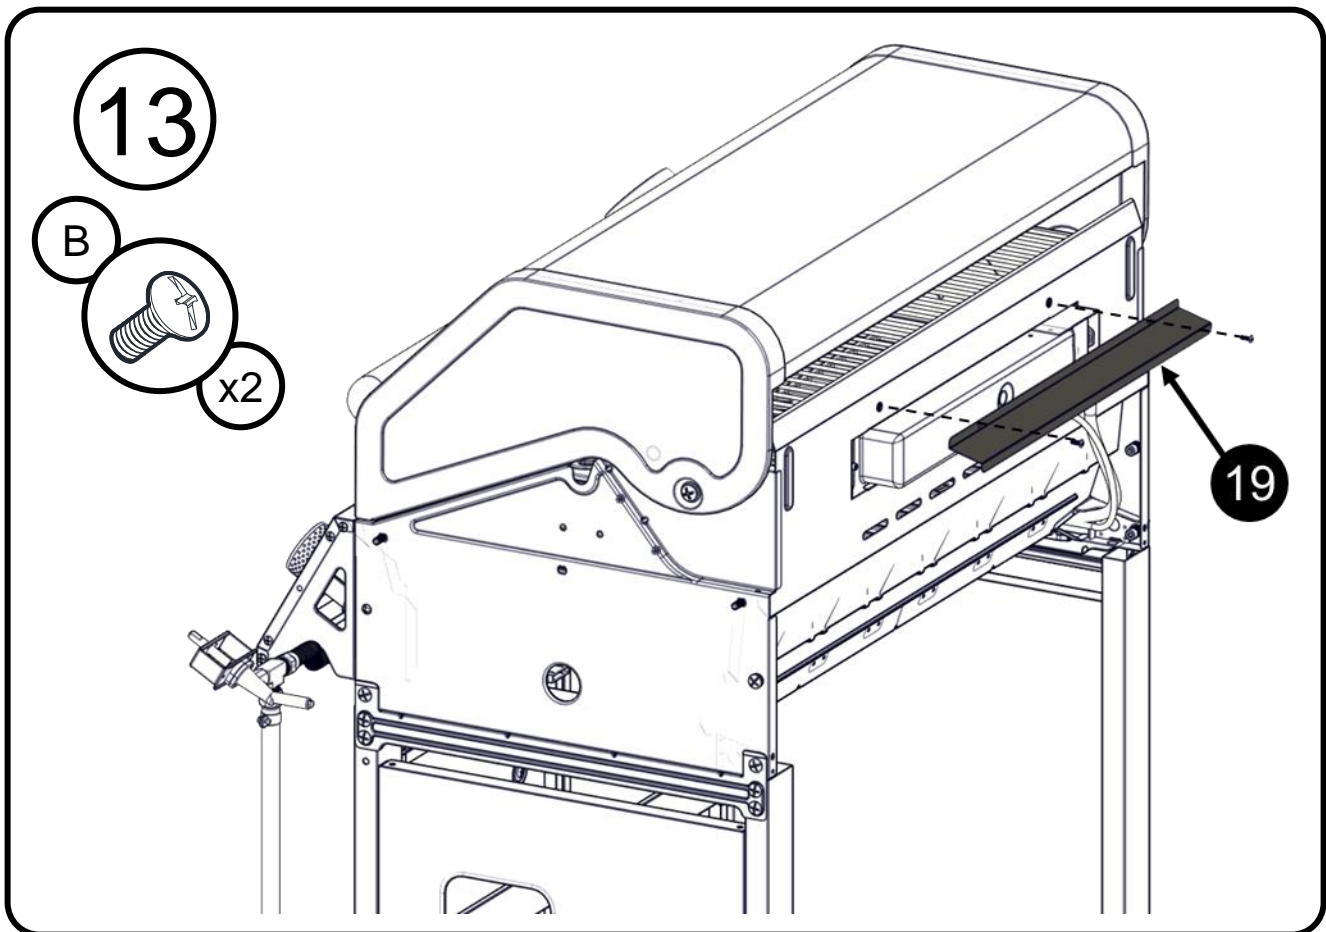

## Liste over dele

Oval hovedskruer  
W1/4"-20X1/2"

Oval hovedskruer  
W5/32-32 x 3/8"

Spændeskive  
W5/32"

5

6

11

12