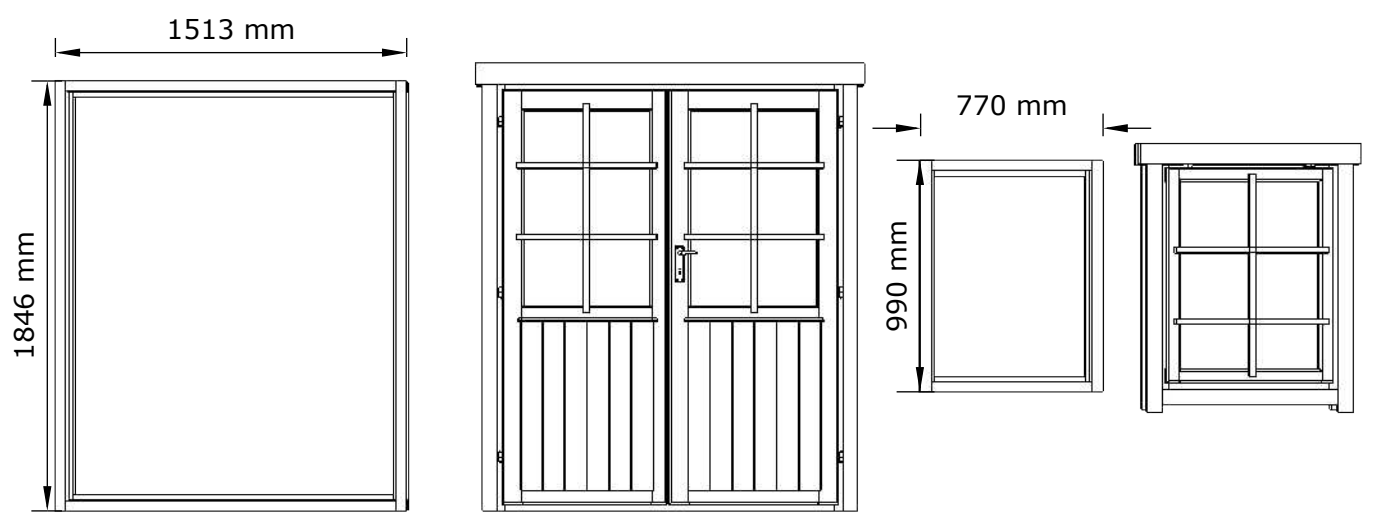

Thora 4,0X4,0

Thora 4,0x4,0 40 mm

Pos	Size, mm h x b x l			Quantity		Destination
3	40	67,5	4000	1		Wall B
3a	40	67,5	1235	2		Wall A
4	40	135	4000	13		Wall B
5	40	135	1235	26		Wall A
6	40	135	4000	17		Wall C, D
6a	40	135	1605	14		Wall D
7	40	135	4155	1		Wall C
7a	40	135	4155	1		Wall D
7b	40	135	4310	2+1		Wall C, D
8	40	135	4000	1		Vault
8a	40	135	3306	1		Vault
8b	40	135	2204	1		Vault
8c	40	135	1102	1		Vault
8/1	40	135	4000	1		Vault
8a/1	40	135	3306	1		Vault
8b/1	40	135	2204	1		Vault
8c/1	40	135	1102	1		Vault
9	40	140	4310	1		Rafter
9a	40	140	4310	4		Rafter
10	16	90	2200	97		Roof board
11	16	90	2250	4		Wind board
11a	16	65	2260	4		Wind board
12	16	65	4310 (2155)	2 (4)		Roof board
13				2		Diamond
14	16	65	733	2		
15	16	65	1070	4		
15a	16	90	990	2		
16	16	65	1890	4		
16a	16	90	1660	2		
18				1		Window
19				2		Door

* Screws are not included in the package.

* Screws are not included in the package.

The guide is illustrative. This guide is not project specification.

Window

Normal ca 25 mm
min-max ca 5-90 mm

Door

Normal - ca 40 mm;
min - ca 5 mm;
max - ca 90 mm

1.

3.5x40

2.

3x30

3 mm

3.

3x16

3x30

3.5x40

3.5x25

4.

5.

6.

7.

8.

9.