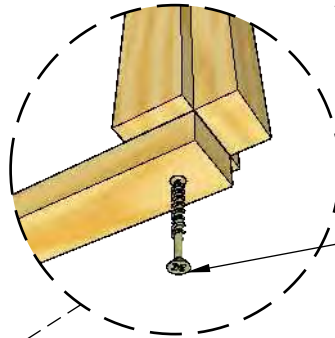

* Screws are not included in the package.

* Screws are not included in the package.

The guide is illustrative. This guide is not project specification.

Window

Normal ca 25 mm
min-max ca 5-90 mm

Door

Normal - ca 40 mm;
min - ca 5 mm;
max - ca 90 mm

*Screw 3.5x35 mm

*Screw 3.5x35 mm

* Screws are not included in the package.

* Screws are not included in the package.

Normal - ca 40 mm;
min - ca 5 mm;
max - ca 90 mm

11a pos.

*Screw 3.5x35 mm

Door assembly

1.

3.5x40

2.

3x30

3 mm

3.

3x16

3x30