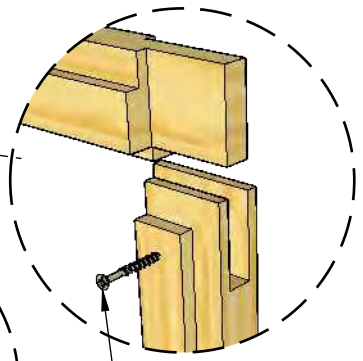

*Screw 3.5x35 mm

*Screw 3.5x35 mm

* Screws are not included in the package.

* Screws are not included in the package.

Normal - ca 40 mm;
min - ca 5 mm;
max - ca 90 mm

11a pos.

*Screw 3.5x35 mm

Door assembly

1.

3.5x40

2.

3x30

3 mm

3.

3x16

3x30