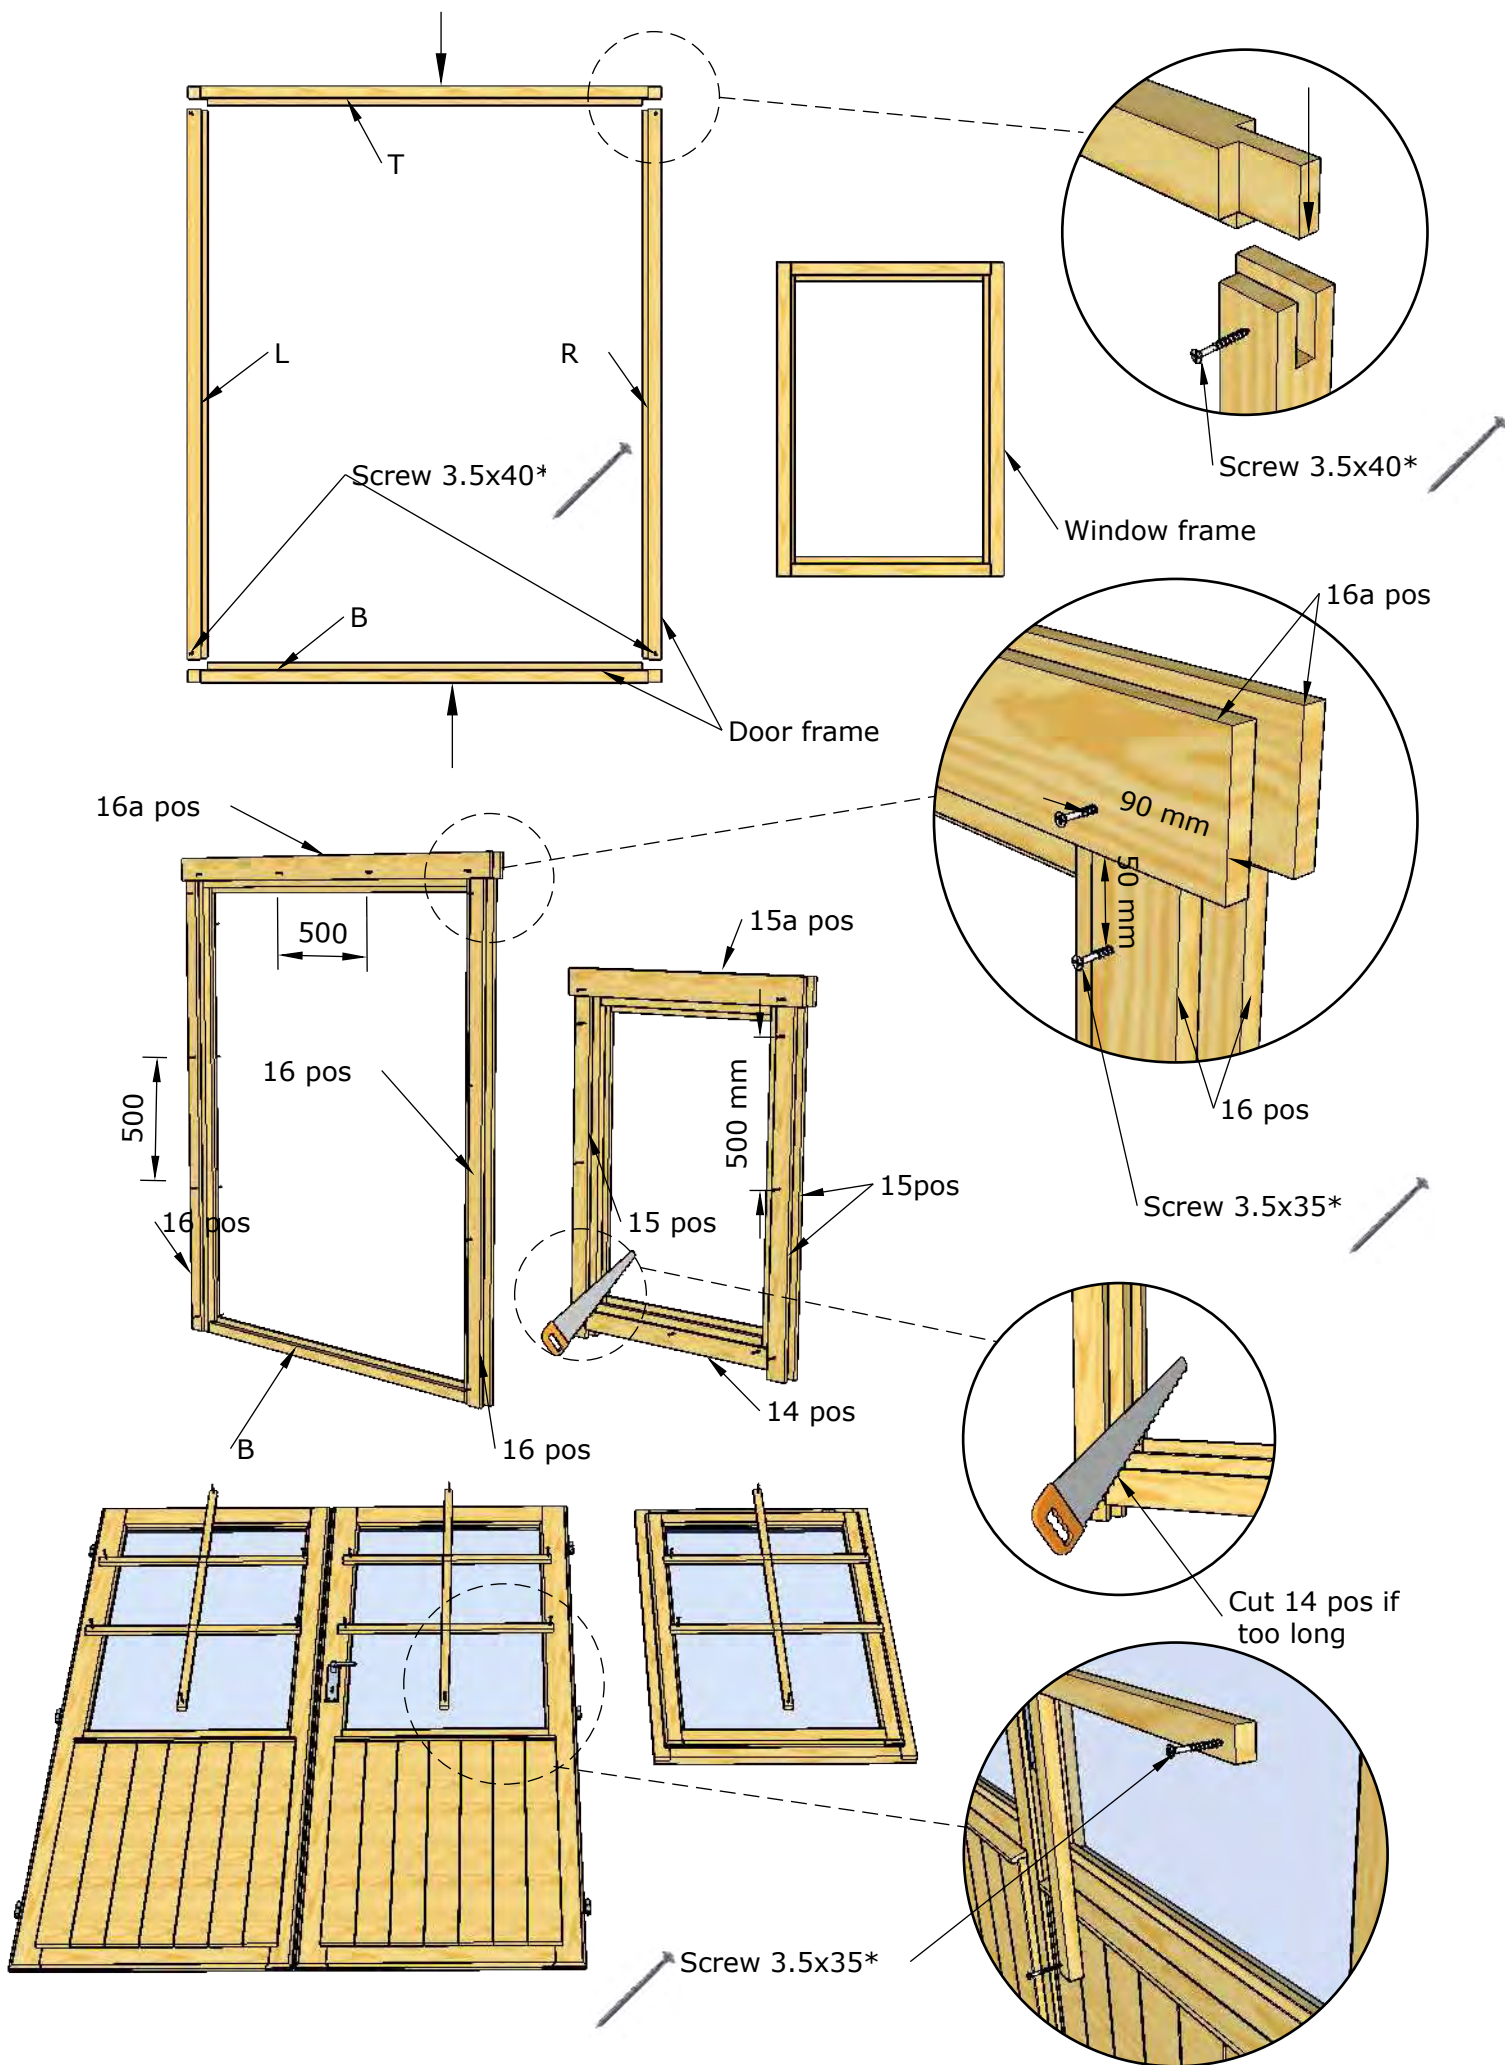

Thora 4,0X4,0

Thora 4,0x4,0 40 mm

Pos	Size, mm h x b x l			Quantity		Destination
3	40	67,5	4000	1		Wall B
3a	40	67,5	1235	2		Wall A
4	40	135	4000	13		Wall B
5	40	135	1235	26		Wall A
6	40	135	4000	17		Wall C, D
6a	40	135	1605	14		Wall D
7	40	135	4155	1		Wall C
7a	40	135	4155	1		Wall D
7b	40	135	4310	2+1		Wall C, D
8	40	135	4000	1		Vault
8a	40	135	3306	1		Vault
8b	40	135	2204	1		Vault
8c	40	135	1102	1		Vault
8/1	40	135	4000	1		Vault
8a/1	40	135	3306	1		Vault
8b/1	40	135	2204	1		Vault
8c/1	40	135	1102	1		Vault
9	40	140	4310	1		Rafter
9a	40	140	4310	4		Rafter
10	16	90	2200	97		Roof board
11	16	90	2250	4		Wind board
11a	16	65	2260	4		Wind board
12	16	65	4310 (2155)	2 (4)		Roof board
13				2		Diamond
14	16	65	733	2		
15	16	65	1070	4		
15a	16	90	990	2		
16	16	65	1890	4		
16a	16	90	1660	2		
18				1		Window
19				2		Door

* Screws are not included in the package.

* Screws are not included in the package.

The guide is illustrative. This guide is not project specification.

Window

Normal ca 25 mm
min-max ca 5-90 mm

Door

Normal - ca 40 mm;
min - ca 5 mm;
max - ca 90 mm

*Screw 3.5x35 mm

*Screw 3.5x35 mm

* Screws are not included in the package.

* Screws are not included in the package.

Normal - ca 40 mm;
min - ca 5 mm;
max - ca 90 mm

11a pos.

*Screw 3.5x35 mm

Door assembly

3.5x40

3.5x25

4.

5.

6.

7.

8.

9.