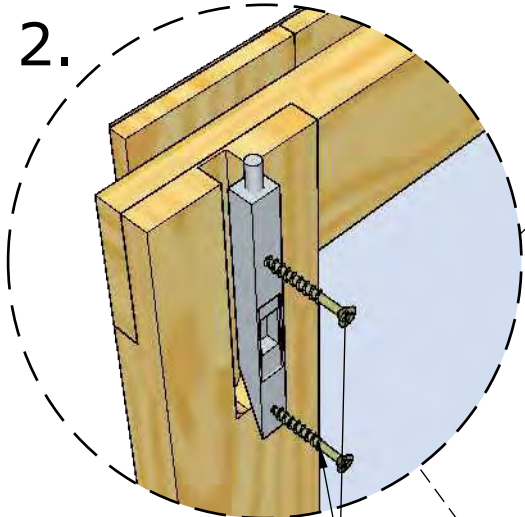

* Screws are not included in the package.

* Screws are not included in the package.

The guide is illustrative. This guide is not project specification.

Window

Normal ca 25 mm
min-max ca 5-90 mm

Door

Normal - ca 40 mm;
min - ca 5 mm;
max - ca 90 mm

*Screw 3.5x35 mm

*Screw 3.5x35 mm

* Screws are not included in the package.

* Screws are not included in the package.

Normal - ca 40 mm;
min - ca 5 mm;
max - ca 90 mm

11a pos.

*Screw 3.5x35 mm

Door assembly

1.

3.5x40

2.

3x30

3 mm

3.

3x16

3x30