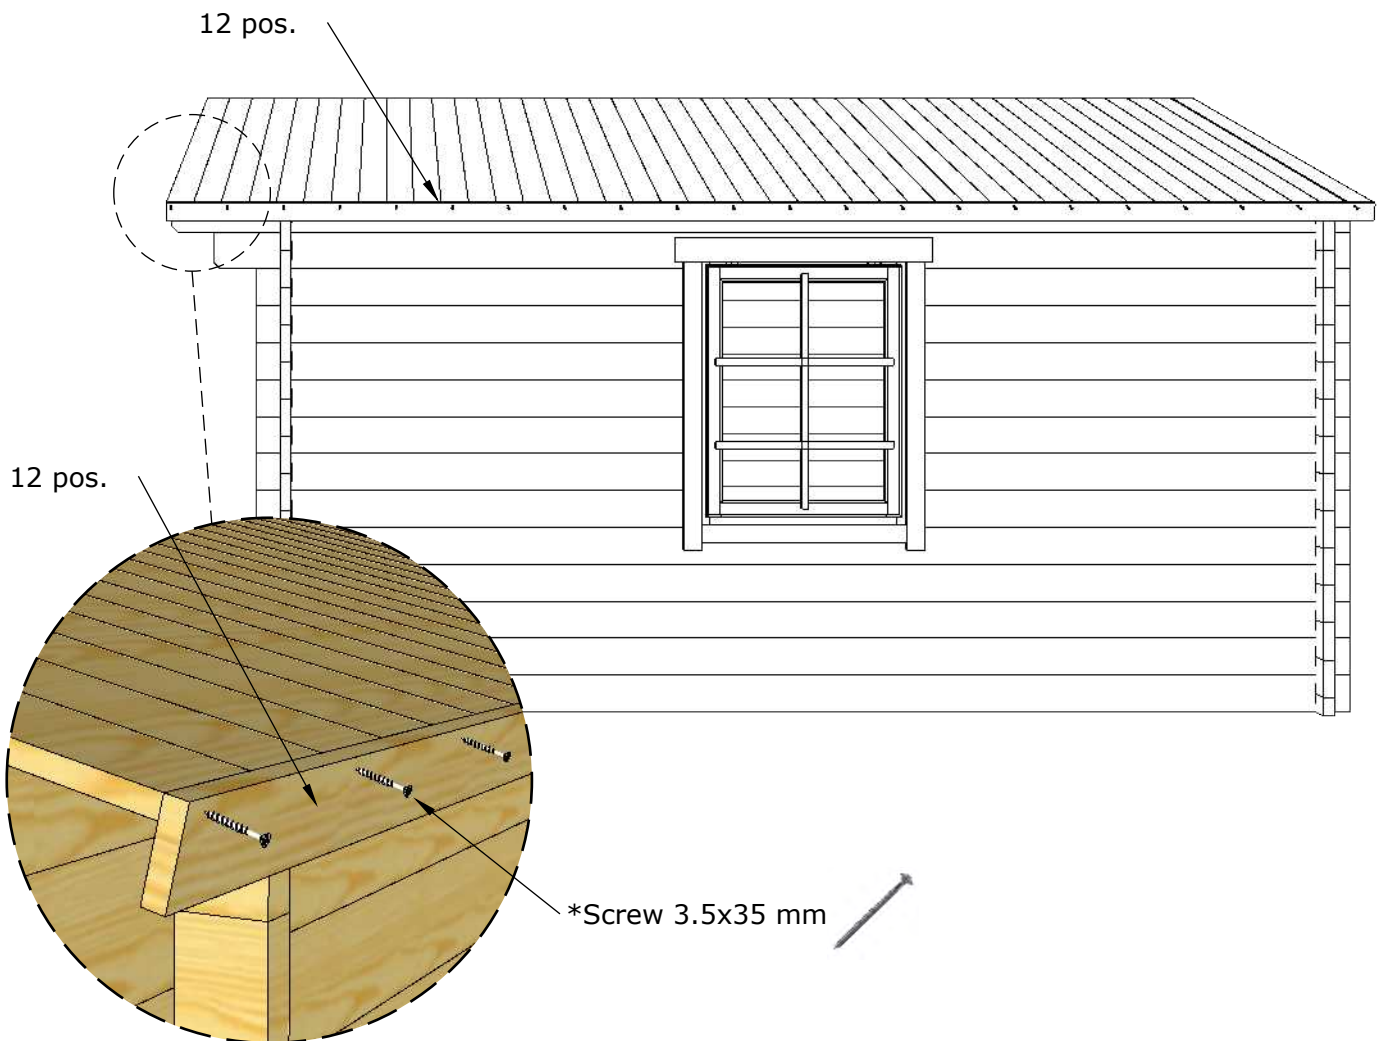

* Screws are not included in the package.