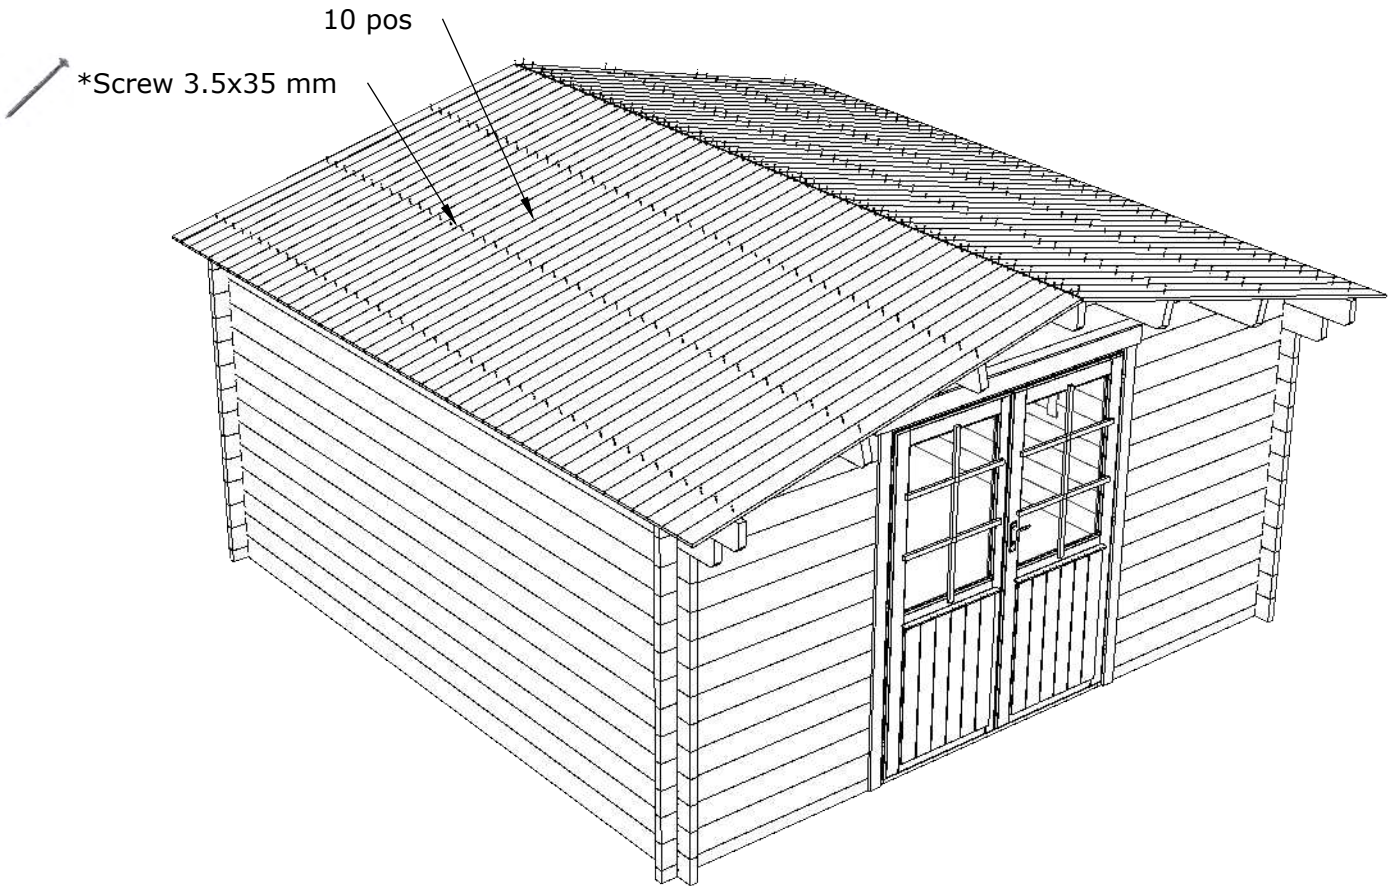

* Screws are not included in the package.