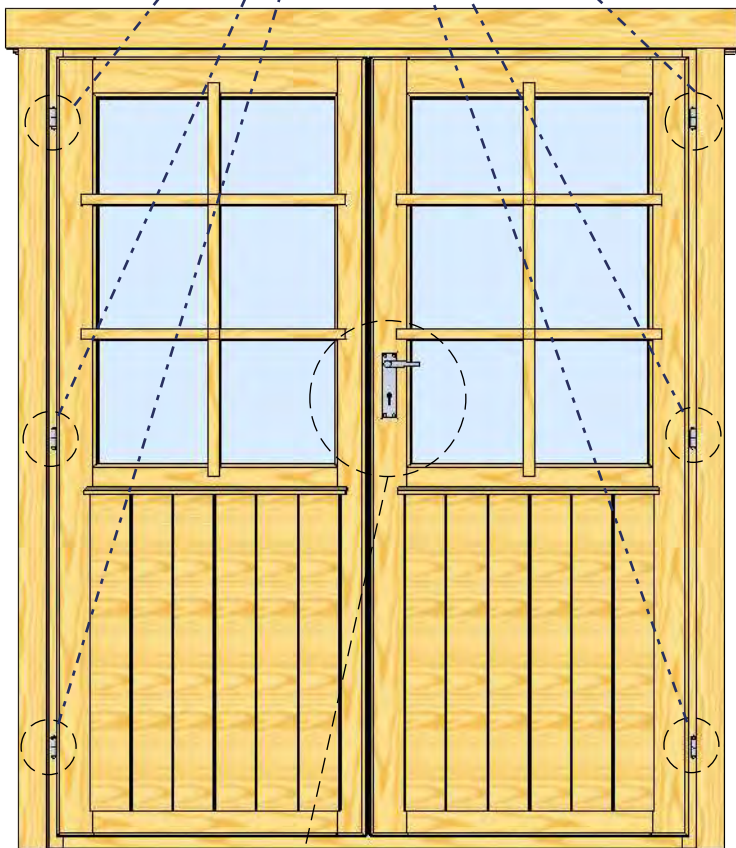

* Screws are not included in the package.

* Screws are not included in the package.

The guide is illustrative. This guide is not project specification.

Window

Normal ca 25 mm
min-max ca 5-90 mm

Door

Normal - ca 40 mm;
min - ca 5 mm;
max - ca 90 mm

*Screw 3.5x35 mm

*Screw 3.5x35 mm

* Screws are not included in the package.

* Screws are not included in the package.

Normal - ca 40 mm;
min - ca 5 mm;
max - ca 90 mm

11a pos.

*Screw 3.5x35 mm

Door assembly