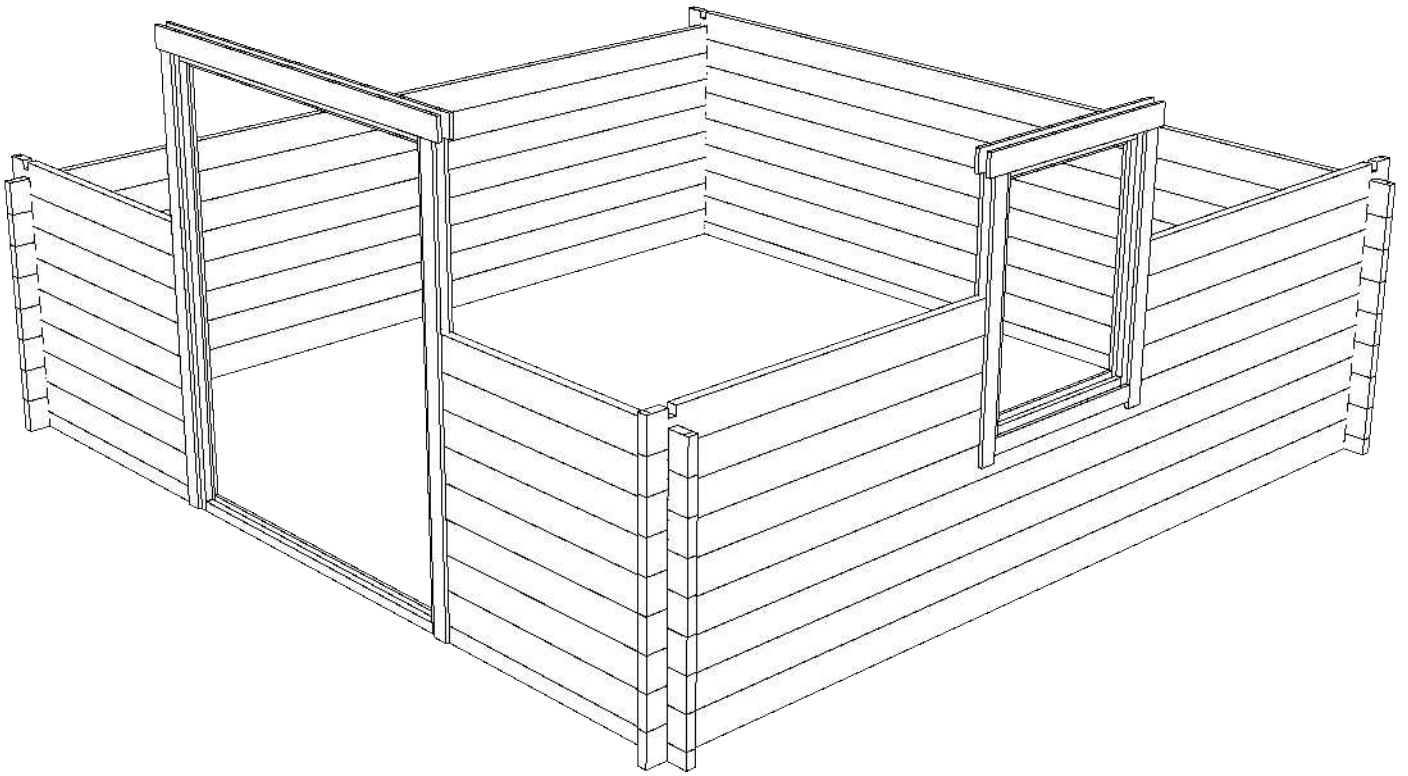

* Screws are not included in the package.

* Screws are not included in the package.

The guide is illustrative. This guide is not project specification.

Window

Normal ca 25 mm
min-max ca 5-90 mm

Door

Normal - ca 40 mm;
min - ca 5 mm;
max - ca 90 mm