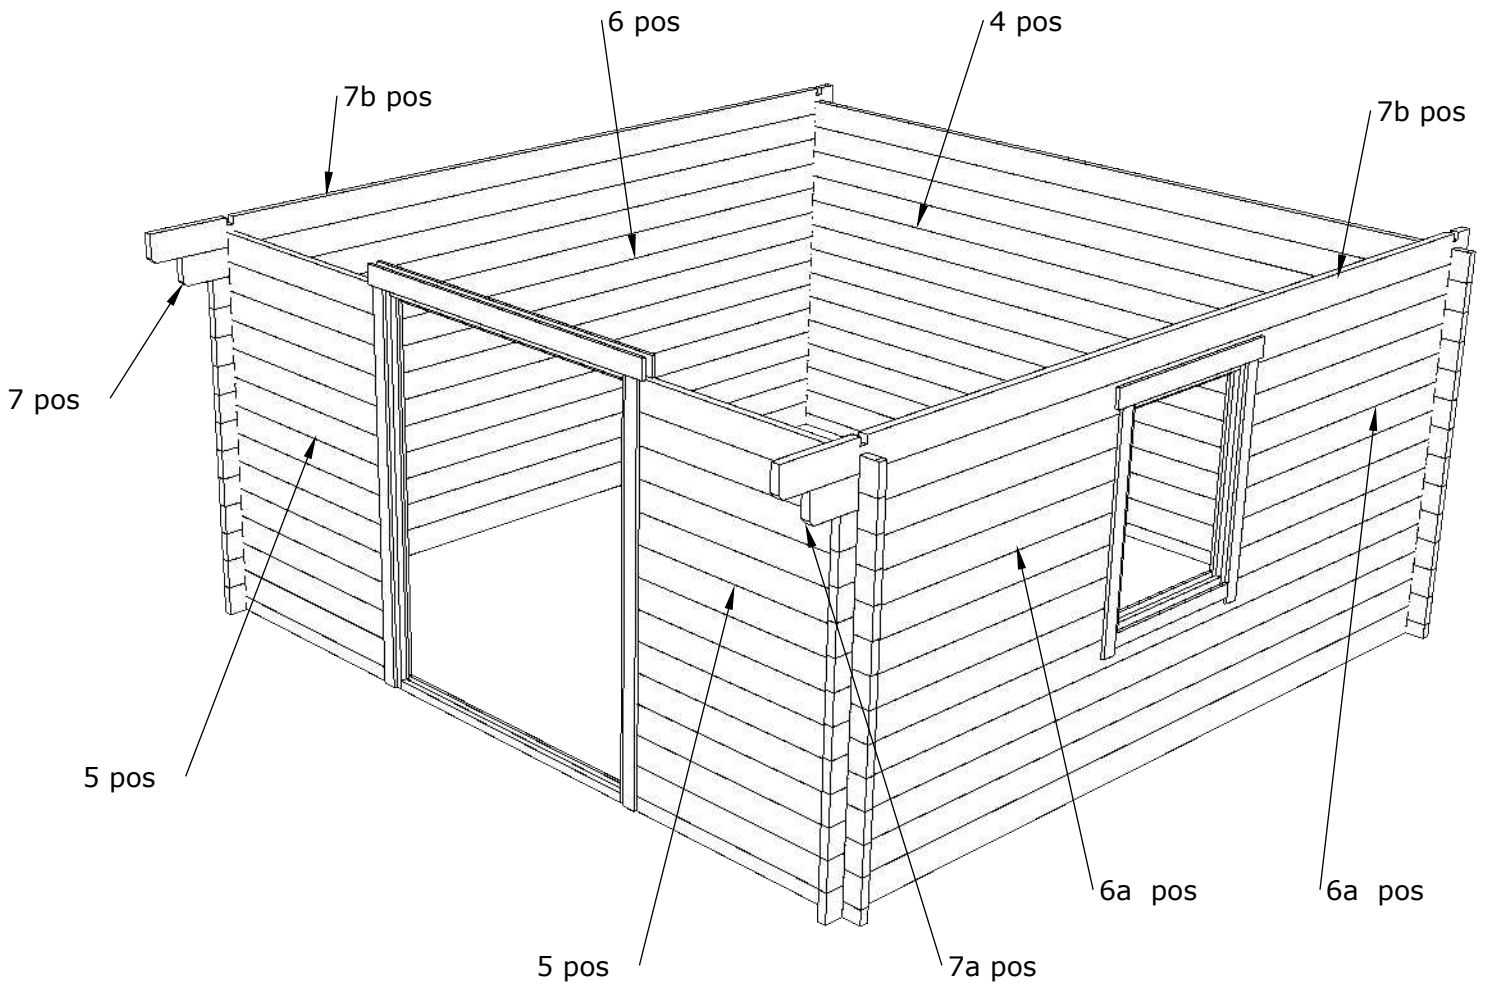

Thora 4,0X4,0

Thora 4,0x4,0 40 mm

Pos	Size, mm h x b x l			Quantity		Destination
3	40	67,5	4000	1		Wall B
3a	40	67,5	1235	2		Wall A
4	40	135	4000	13		Wall B
5	40	135	1235	26		Wall A
6	40	135	4000	17		Wall C, D
6a	40	135	1605	14		Wall D
7	40	135	4155	1		Wall C
7a	40	135	4155	1		Wall D
7b	40	135	4310	2+1		Wall C, D
8	40	135	4000	1		Vault
8a	40	135	3306	1		Vault
8b	40	135	2204	1		Vault
8c	40	135	1102	1		Vault
8/1	40	135	4000	1		Vault
8a/1	40	135	3306	1		Vault
8b/1	40	135	2204	1		Vault
8c/1	40	135	1102	1		Vault
9	40	140	4310	1		Rafter
9a	40	140	4310	4		Rafter
10	16	90	2200	97		Roof board
11	16	90	2250	4		Wind board
11a	16	65	2260	4		Wind board
12	16	65	4310 (2155)	2 (4)		Roof board
13				2		Diamond
14	16	65	733	2		
15	16	65	1070	4		
15a	16	90	990	2		
16	16	65	1890	4		
16a	16	90	1660	2		
18				1		Window
19				2		Door

* Screws are not included in the package.

* Screws are not included in the package.

The guide is illustrative. This guide is not project specification.

Window

Normal ca 25 mm
min-max ca 5-90 mm

Door

Normal - ca 40 mm;
min - ca 5 mm;
max - ca 90 mm