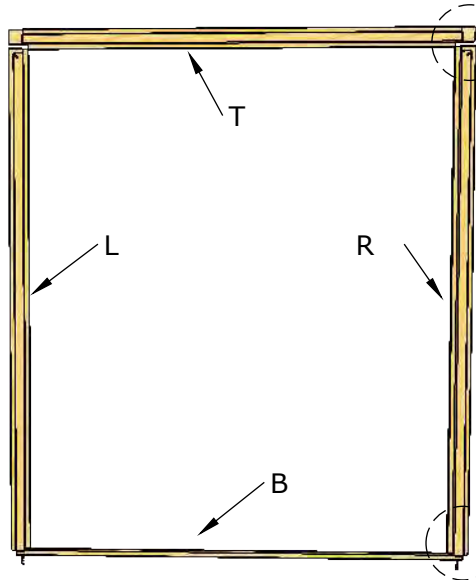

Thora 4,0X4,0

Thora 4,0x4,0 40 mm

Pos	Size, mm h x b x l			Quantity		Destination
3	40	67,5	4000	1		Wall B
3a	40	67,5	1235	2		Wall A
4	40	135	4000	13		Wall B
5	40	135	1235	26		Wall A
6	40	135	4000	17		Wall C, D
6a	40	135	1605	14		Wall D
7	40	135	4155	1		Wall C
7a	40	135	4155	1		Wall D
7b	40	135	4310	2+1		Wall C, D
8	40	135	4000	1		Vault
8a	40	135	3306	1		Vault
8b	40	135	2204	1		Vault
8c	40	135	1102	1		Vault
8/1	40	135	4000	1		Vault
8a/1	40	135	3306	1		Vault
8b/1	40	135	2204	1		Vault
8c/1	40	135	1102	1		Vault
9	40	140	4310	1		Rafter
9a	40	140	4310	4		Rafter
10	16	90	2200	97		Roof board
11	16	90	2250	4		Wind board
11a	16	65	2260	4		Wind board
12	16	65	4310 (2155)	2 (4)		Roof board
13				2		Diamond
14	16	65	733	2		
15	16	65	1070	4		
15a	16	90	990	2		
16	16	65	1890	4		
16a	16	90	1660	2		
18				1		Window
19				2		Door

* Screws are not included in the package.

* Screws are not included in the package.

The guide is illustrative. This guide is not project specification.

Window

Normal ca 25 mm
min-max ca 5-90 mm

Door

Normal - ca 40 mm;
min - ca 5 mm;
max - ca 90 mm

*Screw 3.5x35 mm

*Screw 3.5x35 mm

* Screws are not included in the package.

* Screws are not included in the package.

Normal - ca 40 mm;
min - ca 5 mm;
max - ca 90 mm

11a pos.

*Screw 3.5x35 mm

Door assembly

1.

3.5x40

2.

3x30

3 mm

3.

3x16

3x30