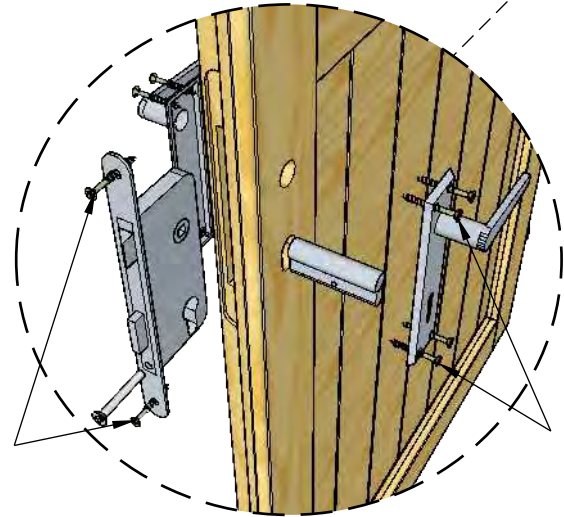

*Screw 3.5x35 mm

*Screw 3.5x35 mm

* Screws are not included in the package.

* Screws are not included in the package.

Normal - ca 40 mm;
min - ca 5 mm;
max - ca 90 mm

11a pos.

*Screw 3.5x35 mm

Door assembly

1.

3.5x40

2.

3x30

3 mm

3.

3x16

3x30