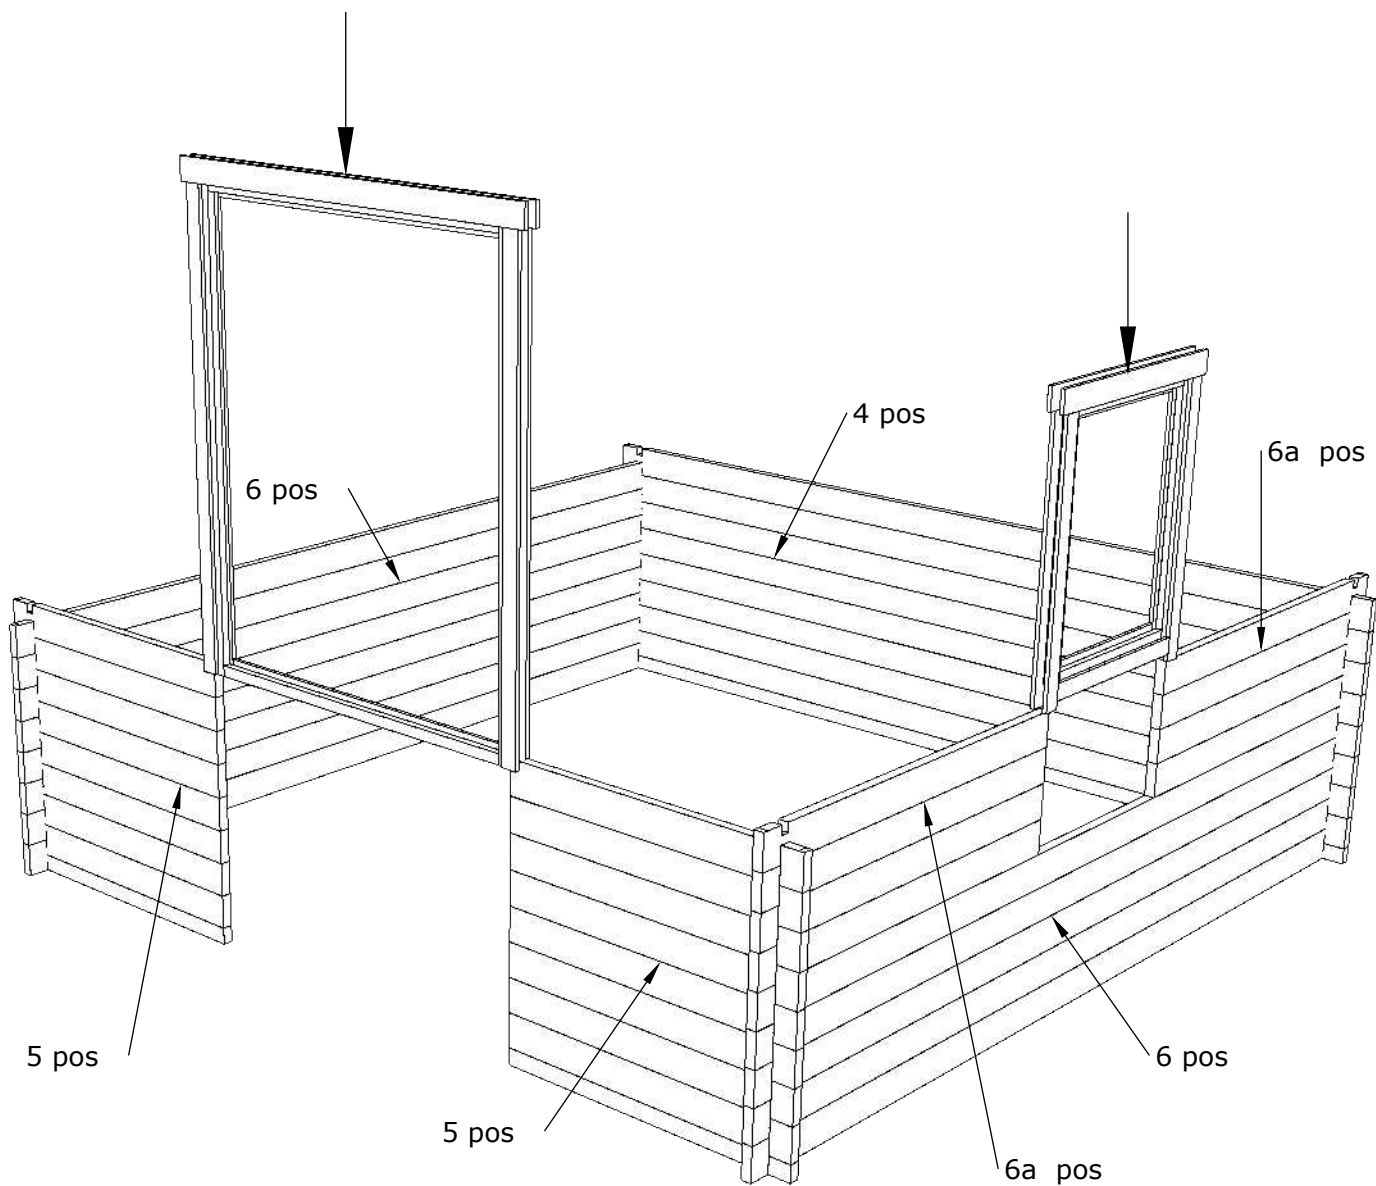

Thora 4,0X4,0

Thora 4,0x4,0 40 mm

Pos	Size, mm h x b x l			Quantity		Destination
3	40	67,5	4000	1		Wall B
3a	40	67,5	1235	2		Wall A
4	40	135	4000	13		Wall B
5	40	135	1235	26		Wall A
6	40	135	4000	17		Wall C, D
6a	40	135	1605	14		Wall D
7	40	135	4155	1		Wall C
7a	40	135	4155	1		Wall D
7b	40	135	4310	2+1		Wall C, D
8	40	135	4000	1		Vault
8a	40	135	3306	1		Vault
8b	40	135	2204	1		Vault
8c	40	135	1102	1		Vault
8/1	40	135	4000	1		Vault
8a/1	40	135	3306	1		Vault
8b/1	40	135	2204	1		Vault
8c/1	40	135	1102	1		Vault
9	40	140	4310	1		Rafter
9a	40	140	4310	4		Rafter
10	16	90	2200	97		Roof board
11	16	90	2250	4		Wind board
11a	16	65	2260	4		Wind board
12	16	65	4310 (2155)	2 (4)		Roof board
13				2		Diamond
14	16	65	733	2		
15	16	65	1070	4		
15a	16	90	990	2		
16	16	65	1890	4		
16a	16	90	1660	2		
18				1		Window
19				2		Door

* Screws are not included in the package.

* Screws are not included in the package.

The guide is illustrative. This guide is not project specification.

Window

Normal ca 25 mm
min-max ca 5-90 mm

Door

Normal - ca 40 mm;
min - ca 5 mm;
max - ca 90 mm

3.5x40

3.5x25

4.

5.

6.

7.

8.

9.