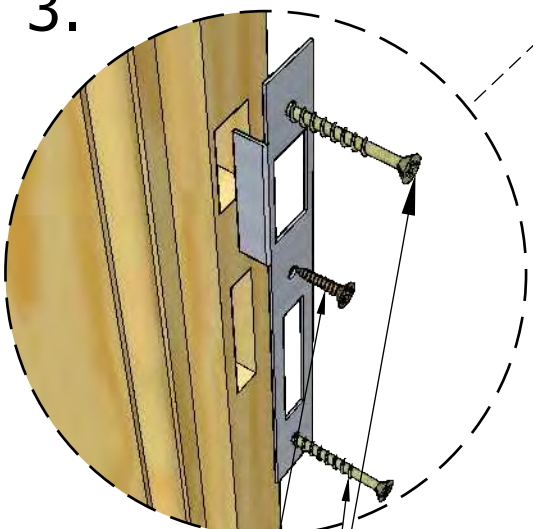

*Screw 3.5x35 mm

*Screw 3.5x35 mm

* Screws are not included in the package.

* Screws are not included in the package.

Normal - ca 40 mm;
min - ca 5 mm;
max - ca 90 mm

11a pos.

*Screw 3.5x35 mm

Door assembly

1.

3.5x40

2.

3x30

3 mm

3.

3x16

3x30

3.5x40

3.5x25

4.

5.

6.

7.

8.

9.