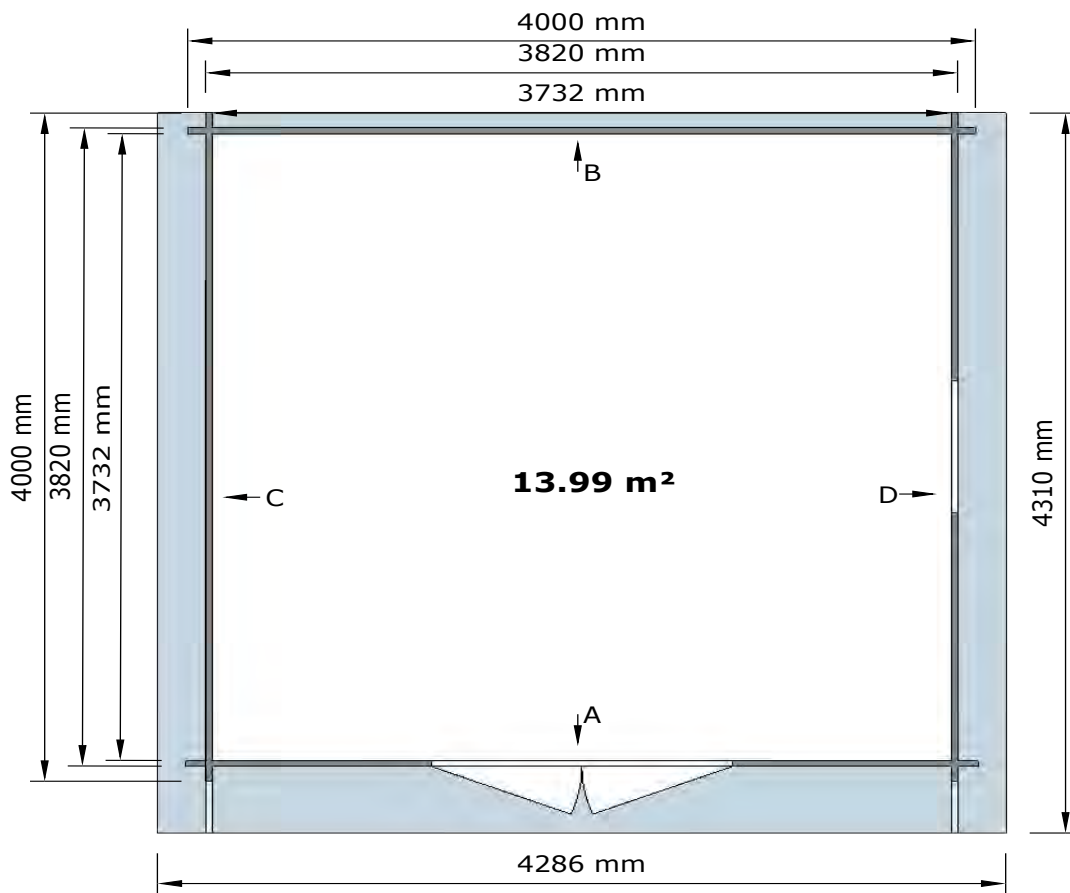

Thora 4,0X4,0

Thora 4,0x4,0 40 mm

Pos	Size, mm h x b x l			Quantity		Destination
3	40	67,5	4000	1		Wall B
3a	40	67,5	1235	2		Wall A
4	40	135	4000	13		Wall B
5	40	135	1235	26		Wall A
6	40	135	4000	17		Wall C, D
6a	40	135	1605	14		Wall D
7	40	135	4155	1		Wall C
7a	40	135	4155	1		Wall D
7b	40	135	4310	2+1		Wall C, D
8	40	135	4000	1		Vault
8a	40	135	3306	1		Vault
8b	40	135	2204	1		Vault
8c	40	135	1102	1		Vault
8/1	40	135	4000	1		Vault
8a/1	40	135	3306	1		Vault
8b/1	40	135	2204	1		Vault
8c/1	40	135	1102	1		Vault
9	40	140	4310	1		Rafter
9a	40	140	4310	4		Rafter
10	16	90	2200	97		Roof board
11	16	90	2250	4		Wind board
11a	16	65	2260	4		Wind board
12	16	65	4310 (2155)	2 (4)		Roof board
13				2		Diamond
14	16	65	733	2		
15	16	65	1070	4		
15a	16	90	990	2		
16	16	65	1890	4		
16a	16	90	1660	2		
18				1		Window
19				2		Door

* Screws are not included in the package.

* Screws are not included in the package.

The guide is illustrative. This guide is not project specification.

Window

Normal ca 25 mm
min-max ca 5-90 mm

Door

Normal - ca 40 mm;
min - ca 5 mm;
max - ca 90 mm

1.

3.5x40

2.

3x30

3 mm

3.

3x16

3x30

3.5x40

3.5x25

4.

5.

6.

7.

8.

9.