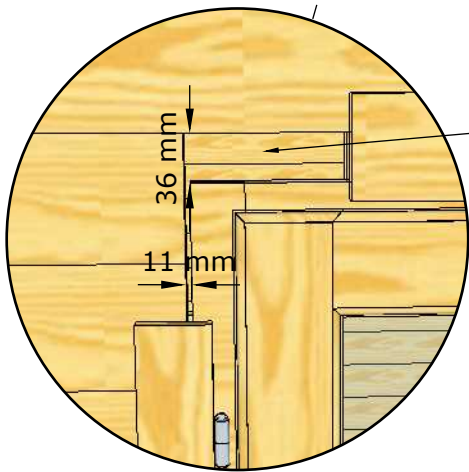

* Screws are not included in the package.

* Screws are not included in the package.

The guide is illustrative. This guide is not project specification.

Window

Normal ca 25 mm
min-max ca 5-90 mm

Door

Normal - ca 40 mm;
min - ca 5 mm;
max - ca 90 mm

*Screw 3.5x35 mm

*Screw 3.5x35 mm

* Screws are not included in the package.

* Screws are not included in the package.

Normal - ca 40 mm;
min - ca 5 mm;
max - ca 90 mm

11a pos.

*Screw 3.5x35 mm

Door assembly

1.

3.5x40

2.

3x30

3 mm

3.

3x16

3x30