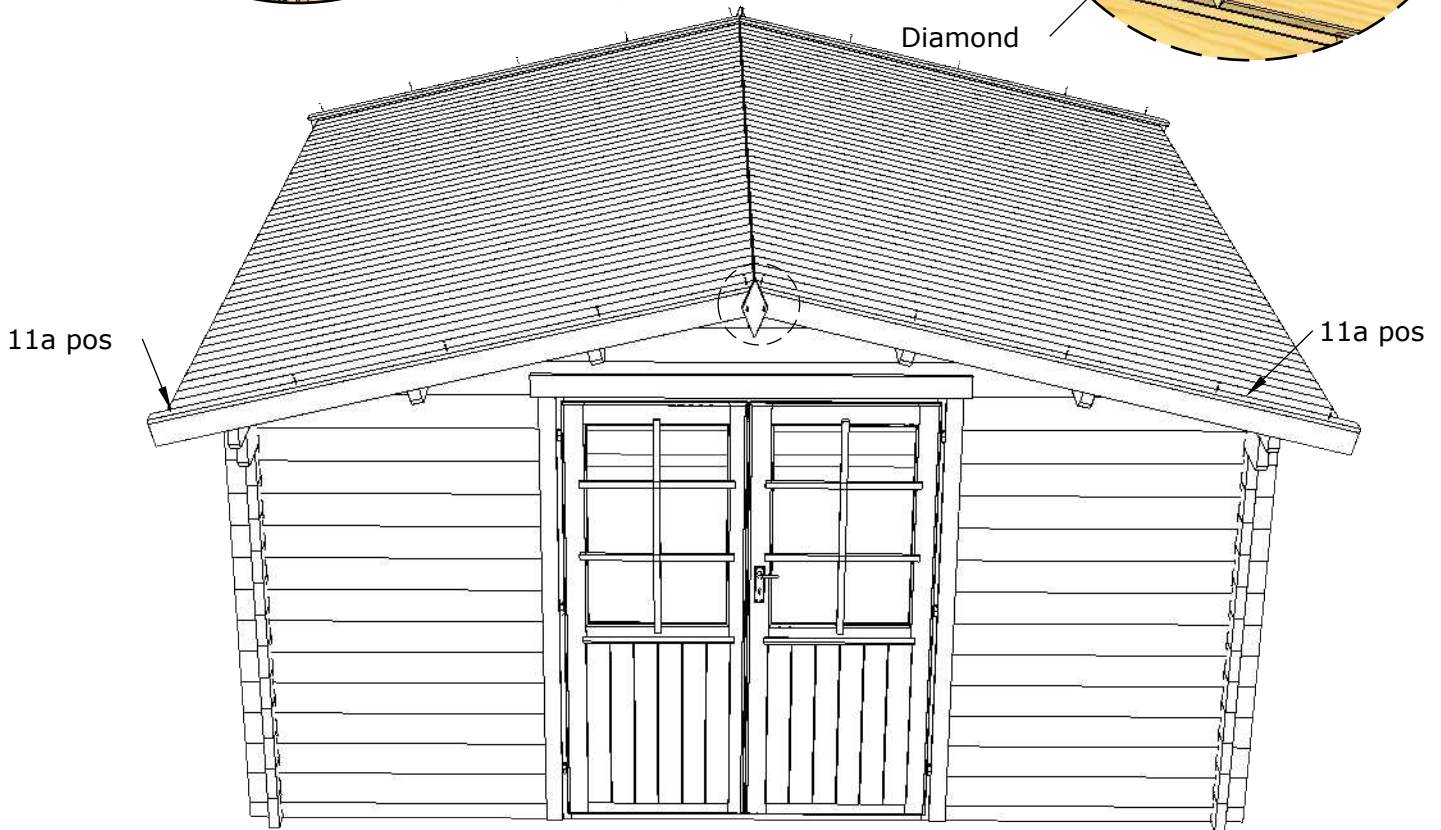

*Screw 3.5x35 mm

*Screw 3.5x35 mm

* Screws are not included in the package.

* Screws are not included in the package.

Normal - ca 40 mm;
min - ca 5 mm;
max - ca 90 mm

11a pos.

*Screw 3.5x35 mm

Door assembly