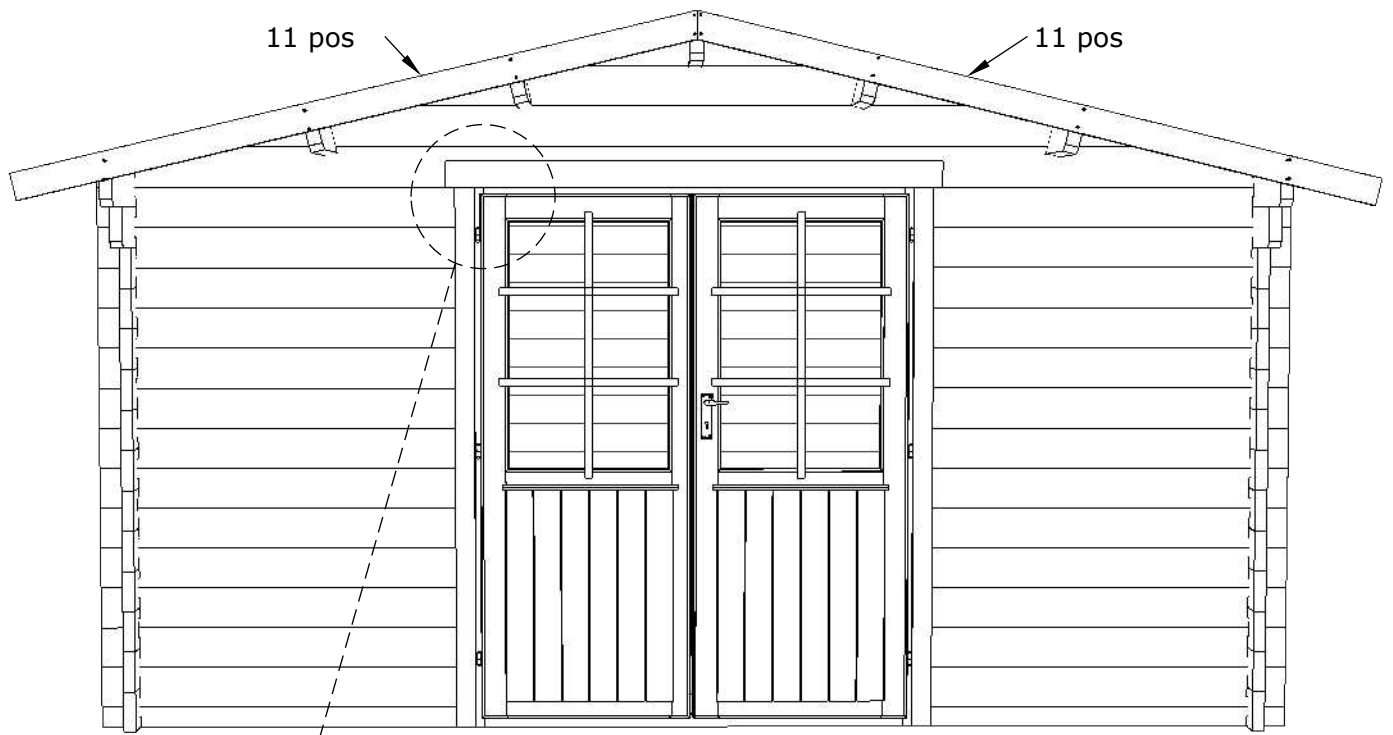

*Screw 3.5x35 mm

*Screw 3.5x35 mm

* Screws are not included in the package.

* Screws are not included in the package.

Normal - ca 40 mm;
min - ca 5 mm;
max - ca 90 mm

11a pos.

*Screw 3.5x35 mm

Door assembly