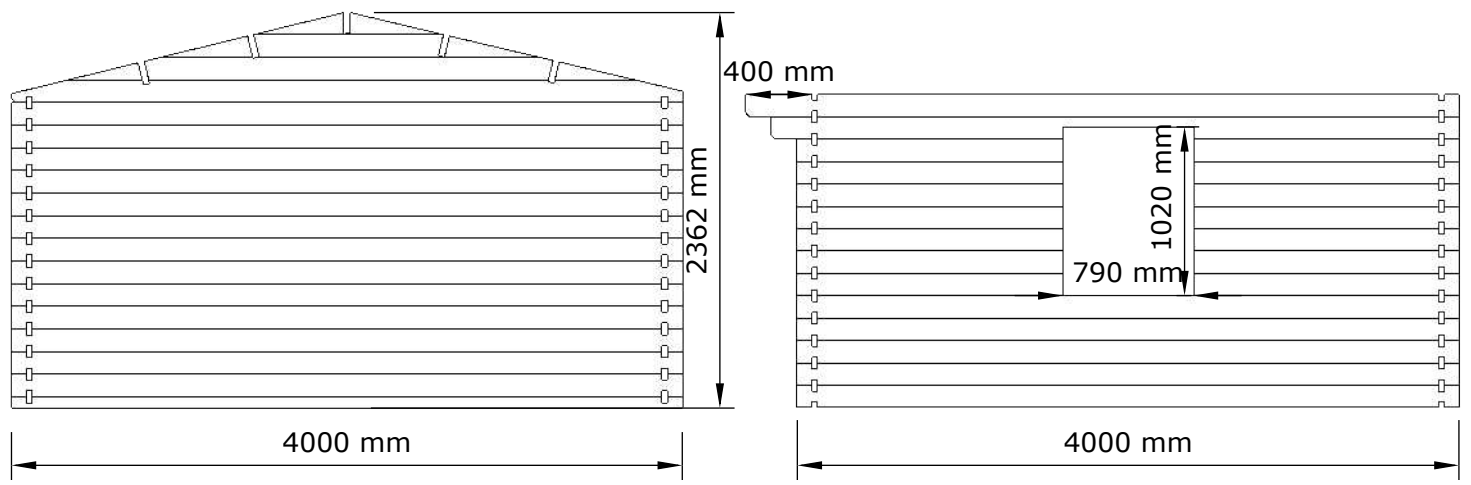

Thora 4,0x4,0 40 mm

Pos	Size, mm h x b x l			Quantity		Destination
3	40	67,5	4000	1		Wall B
3a	40	67,5	1235	2		Wall A
4	40	135	4000	13		Wall B
5	40	135	1235	26		Wall A
6	40	135	4000	17		Wall C, D
6a	40	135	1605	14		Wall D
7	40	135	4155	1		Wall C
7a	40	135	4155	1		Wall D
7b	40	135	4310	2+1		Wall C, D
8	40	135	4000	1		Vault
8a	40	135	3306	1		Vault
8b	40	135	2204	1		Vault
8c	40	135	1102	1		Vault
8/1	40	135	4000	1		Vault
8a/1	40	135	3306	1		Vault
8b/1	40	135	2204	1		Vault
8c/1	40	135	1102	1		Vault
9	40	140	4310	1		Rafter
9a	40	140	4310	4		Rafter
10	16	90	2200	97		Roof board
11	16	90	2250	4		Wind board
11a	16	65	2260	4		Wind board
12	16	65	4310 (2155)	2 (4)		Roof board
13				2		Diamond
14	16	65	733	2		
15	16	65	1070	4		
15a	16	90	990	2		
16	16	65	1890	4		
16a	16	90	1660	2		
18				1		Window
19				2		Door

Recommendations.

It is recommended to install a ventilation system in the house.

Assembly of the house requires at least minimum knowledge in the field of assembly of wood products. Otherwise, we recommend hiring a specialist.