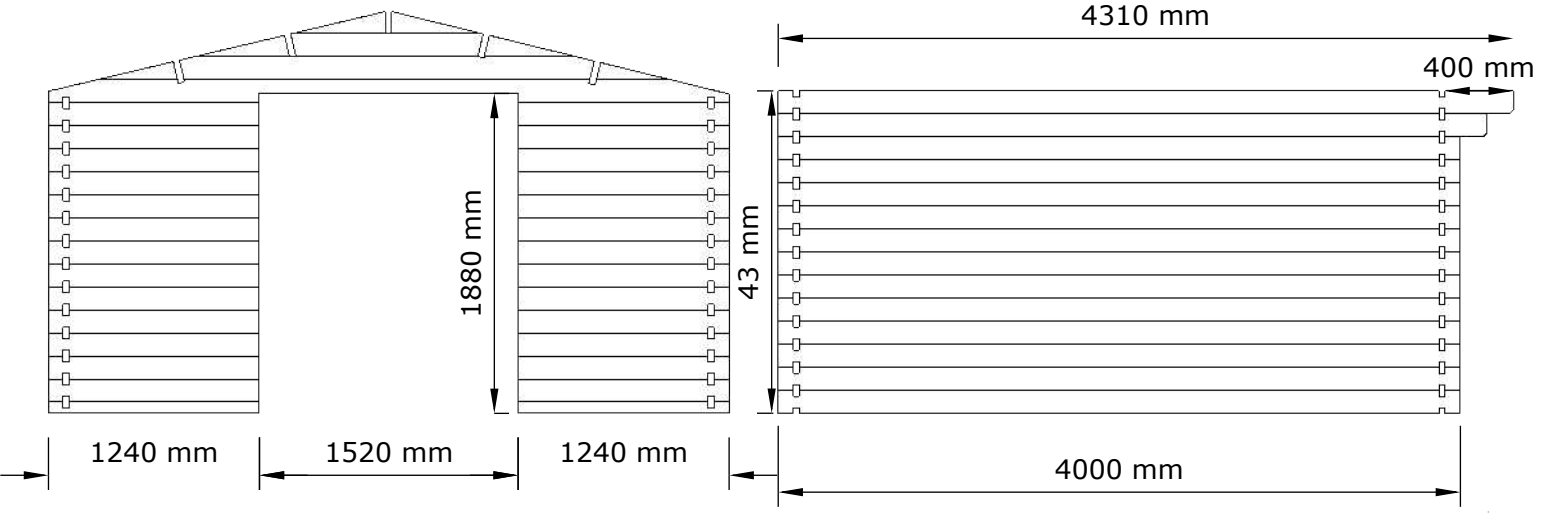

Thora 4,0X4,0

Thora 4,0x4,0 40 mm

Pos	Size, mm h x b x l			Quantity		Destination
3	40	67,5	4000	1		Wall B
3a	40	67,5	1235	2		Wall A
4	40	135	4000	13		Wall B
5	40	135	1235	26		Wall A
6	40	135	4000	17		Wall C, D
6a	40	135	1605	14		Wall D
7	40	135	4155	1		Wall C
7a	40	135	4155	1		Wall D
7b	40	135	4310	2+1		Wall C, D
8	40	135	4000	1		Vault
8a	40	135	3306	1		Vault
8b	40	135	2204	1		Vault
8c	40	135	1102	1		Vault
8/1	40	135	4000	1		Vault
8a/1	40	135	3306	1		Vault
8b/1	40	135	2204	1		Vault
8c/1	40	135	1102	1		Vault
9	40	140	4310	1		Rafter
9a	40	140	4310	4		Rafter
10	16	90	2200	97		Roof board
11	16	90	2250	4		Wind board
11a	16	65	2260	4		Wind board
12	16	65	4310 (2155)	2 (4)		Roof board
13				2		Diamond
14	16	65	733	2		
15	16	65	1070	4		
15a	16	90	990	2		
16	16	65	1890	4		
16a	16	90	1660	2		
18				1		Window
19				2		Door

* Screws are not included in the package.

* Screws are not included in the package.

The guide is illustrative. This guide is not project specification.

Window

Normal ca 25 mm
min-max ca 5-90 mm

Door

Normal - ca 40 mm;
min - ca 5 mm;
max - ca 90 mm

3.5x40

3.5x25

4.

5.

6.

7.

8.

9.