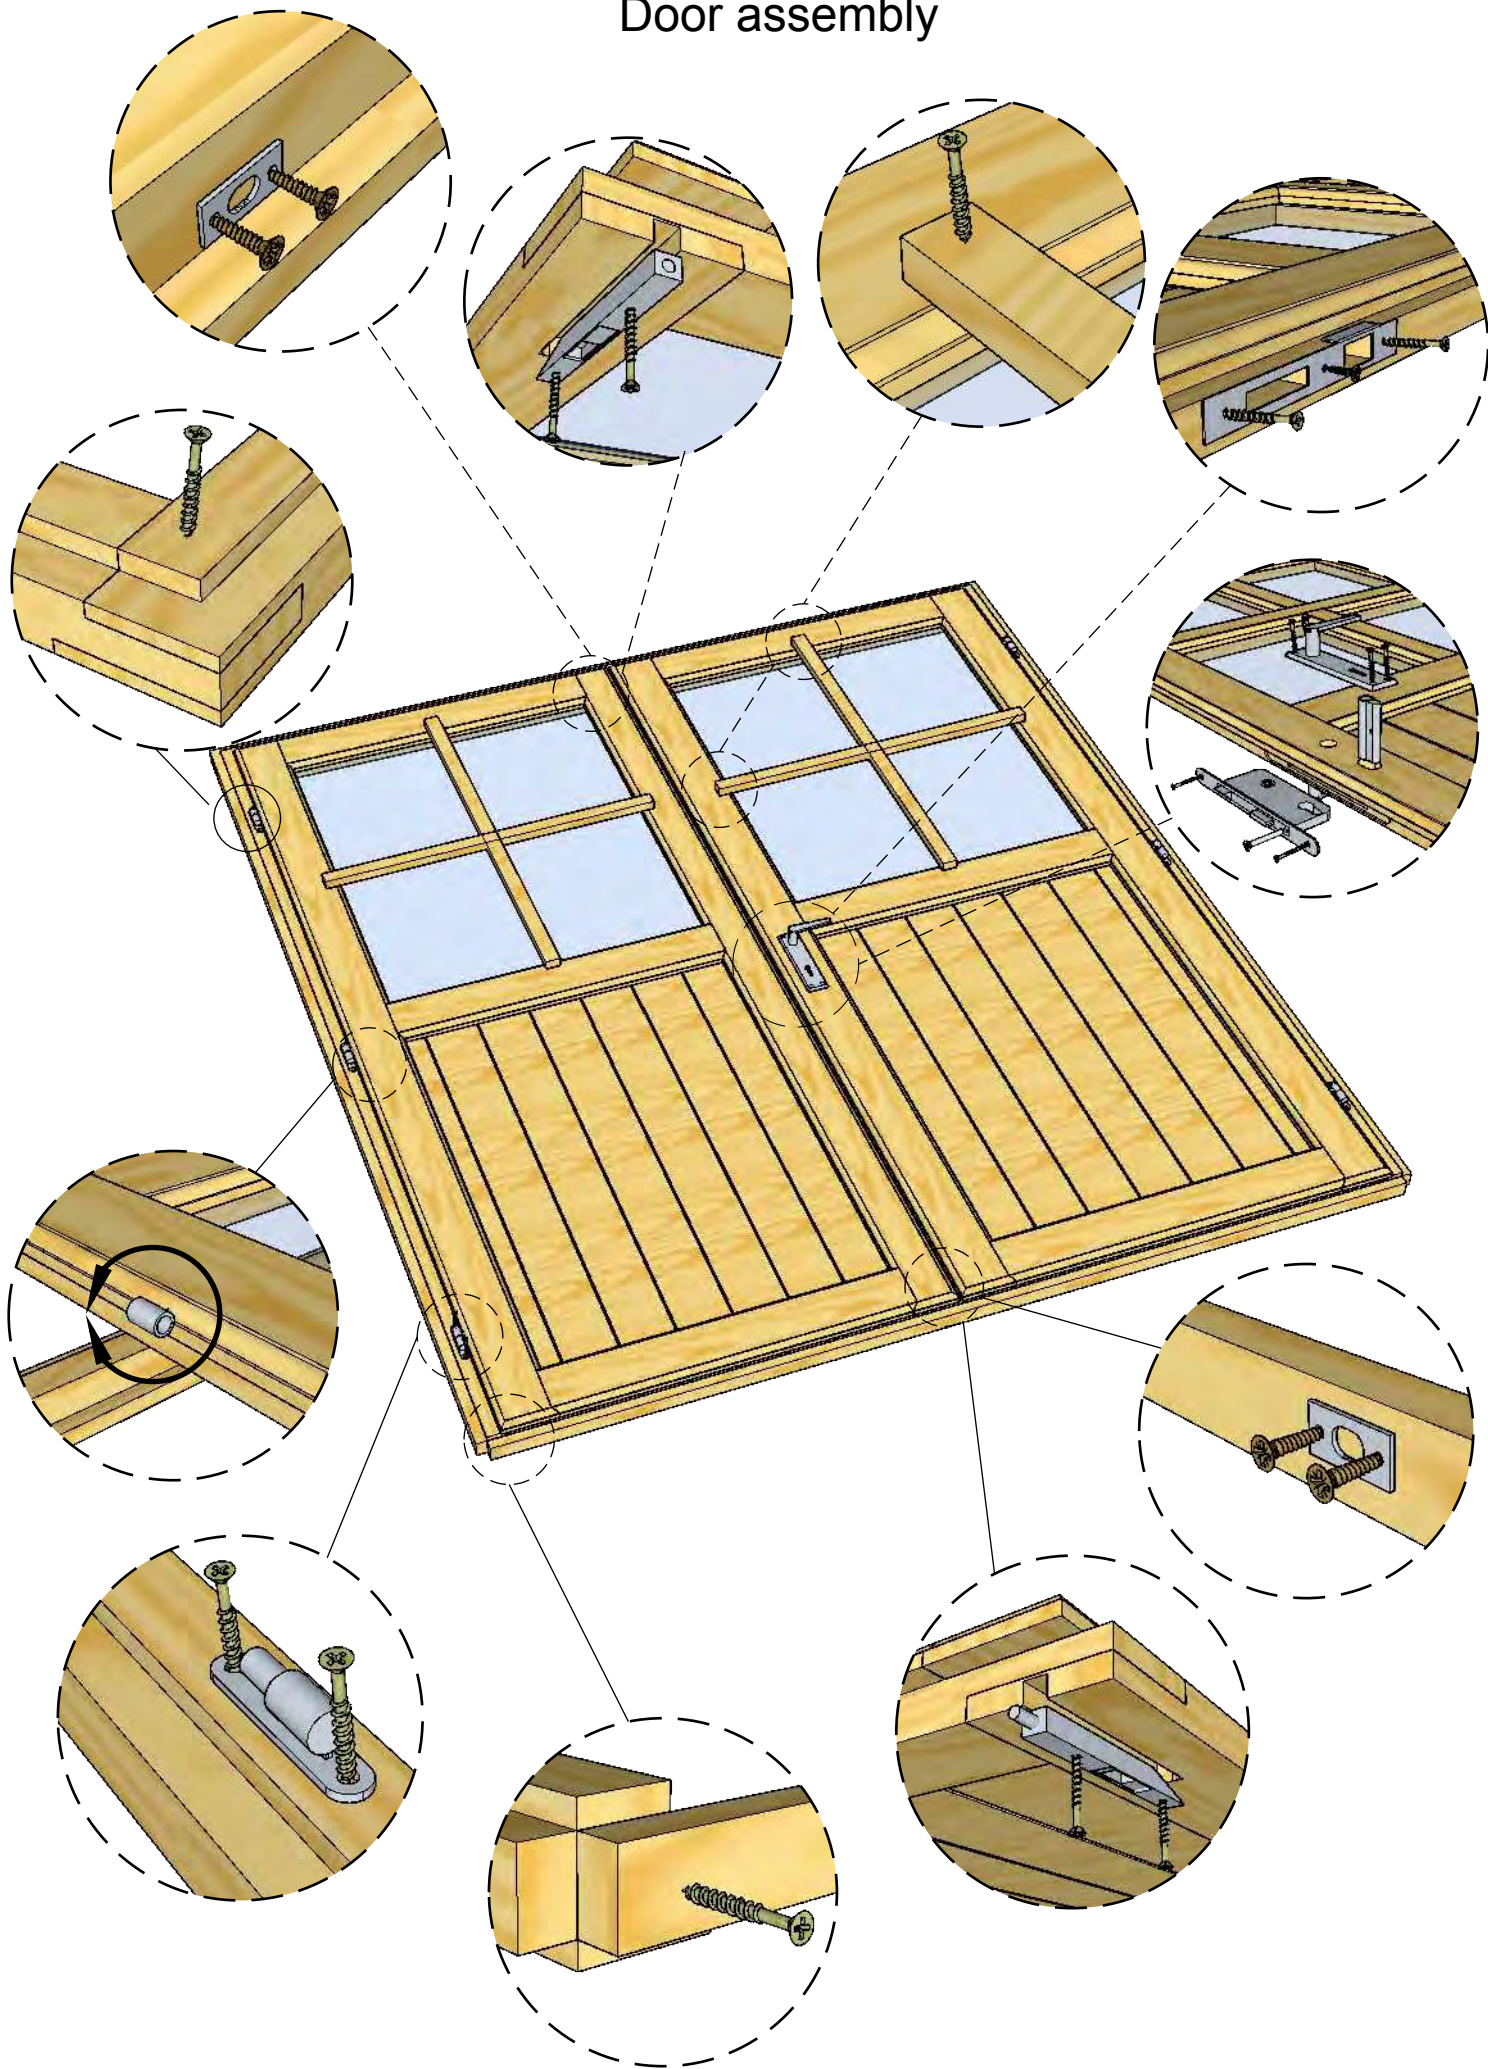

*Screw 3.5x35 mm

*Screw 3.5x35 mm

* Screws are not included in the package.

* Screws are not included in the package.

Normal - ca 40 mm;
min - ca 5 mm;
max - ca 90 mm

11a pos.

*Screw 3.5x35 mm

Door assembly