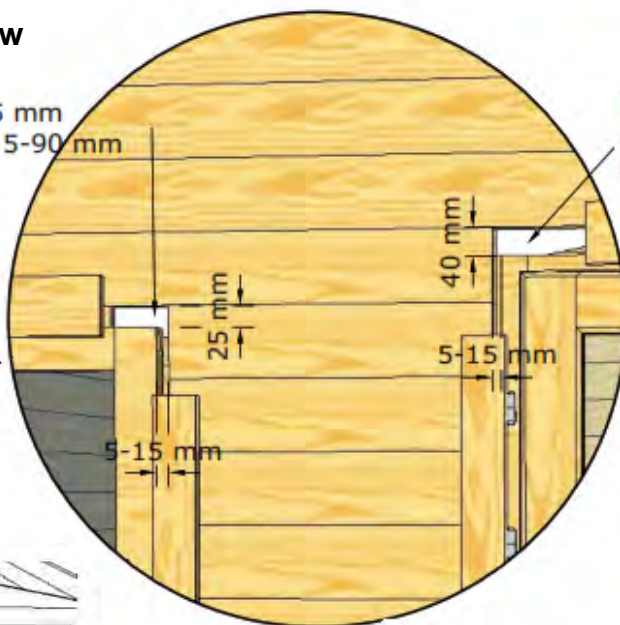

Thora 4,0X4,0

Thora 4,0x4,0 40 mm

Pos	Size, mm h x b x l			Quantity		Destination
3	40	67,5	4000	1		Wall B
3a	40	67,5	1235	2		Wall A
4	40	135	4000	13		Wall B
5	40	135	1235	26		Wall A
6	40	135	4000	17		Wall C, D
6a	40	135	1605	14		Wall D
7	40	135	4155	1		Wall C
7a	40	135	4155	1		Wall D
7b	40	135	4310	2+1		Wall C, D
8	40	135	4000	1		Vault
8a	40	135	3306	1		Vault
8b	40	135	2204	1		Vault
8c	40	135	1102	1		Vault
8/1	40	135	4000	1		Vault
8a/1	40	135	3306	1		Vault
8b/1	40	135	2204	1		Vault
8c/1	40	135	1102	1		Vault
9	40	140	4310	1		Rafter
9a	40	140	4310	4		Rafter
10	16	90	2200	97		Roof board
11	16	90	2250	4		Wind board
11a	16	65	2260	4		Wind board
12	16	65	4310 (2155)	2 (4)		Roof board
13				2		Diamond
14	16	65	733	2		
15	16	65	1070	4		
15a	16	90	990	2		
16	16	65	1890	4		
16a	16	90	1660	2		
18				1		Window
19				2		Door

* Screws are not included in the package.

* Screws are not included in the package.

The guide is illustrative. This guide is not project specification.

Window

Normal ca 25 mm
min-max ca 5-90 mm

Door

Normal - ca 40 mm;
min - ca 5 mm;
max - ca 90 mm

*Screw 3.5x35 mm

*Screw 3.5x35 mm

* Screws are not included in the package.

* Screws are not included in the package.

Normal - ca 40 mm;
min - ca 5 mm;
max - ca 90 mm

11a pos.

*Screw 3.5x35 mm

Door assembly

1.

3.5x40

2.

3x30

3 mm

3.

3x16

3x30