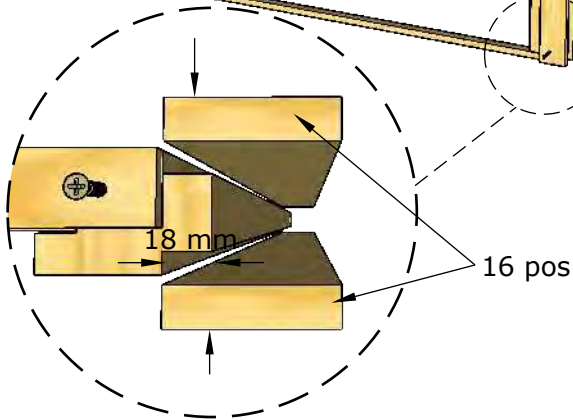

*Screw 3.5x35 mm

*Screw 3.5x35 mm

* Screws are not included in the package.

* Screws are not included in the package.

Normal - ca 40 mm;
min - ca 5 mm;
max - ca 90 mm

11a pos.

*Screw 3.5x35 mm

Door assembly

1.

3.5x40

2.

3x30

3 mm

3.

3x16

3x30

3.5x40

3.5x25

4.

5.

6.

7.

8.

9.