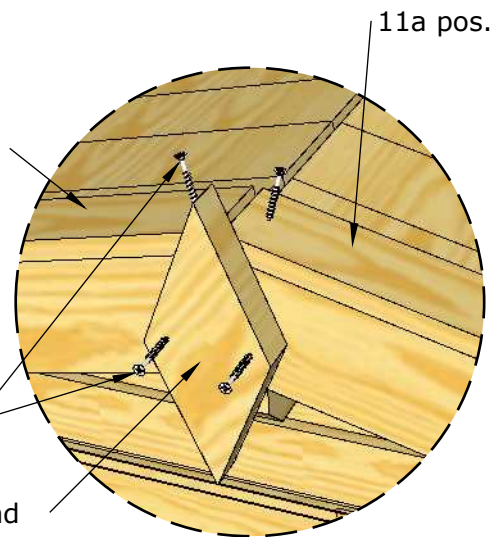

*Screw 3.5x35 mm

*Screw 3.5x35 mm

* Screws are not included in the package.

* Screws are not included in the package.

Normal - ca 40 mm;
min - ca 5 mm;
max - ca 90 mm

11a pos.

*Screw 3.5x35 mm

Door assembly

1.

3.5x40

2.

3x30

3 mm

3.

3x16

3x30