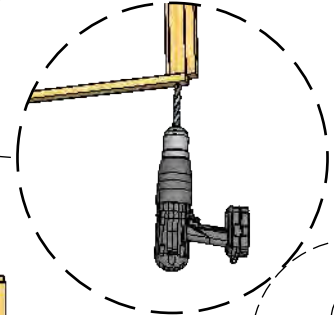

1.

3.5x40

2.

3x30

3 mm

3.

3x16

3x30

3.5x40

3.5x25