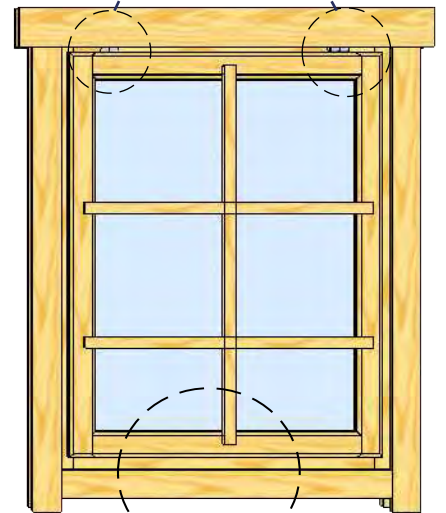

* Screws are not included in the package.

* Screws are not included in the package.

The guide is illustrative. This guide is not project specification.

Window

Normal ca 25 mm
min-max ca 5-90 mm

Door

Normal - ca 40 mm;
min - ca 5 mm;
max - ca 90 mm

*Screw 3.5x35 mm

*Screw 3.5x35 mm

* Screws are not included in the package.

* Screws are not included in the package.

Normal - ca 40 mm;
min - ca 5 mm;
max - ca 90 mm

11a pos.

*Screw 3.5x35 mm

Door assembly