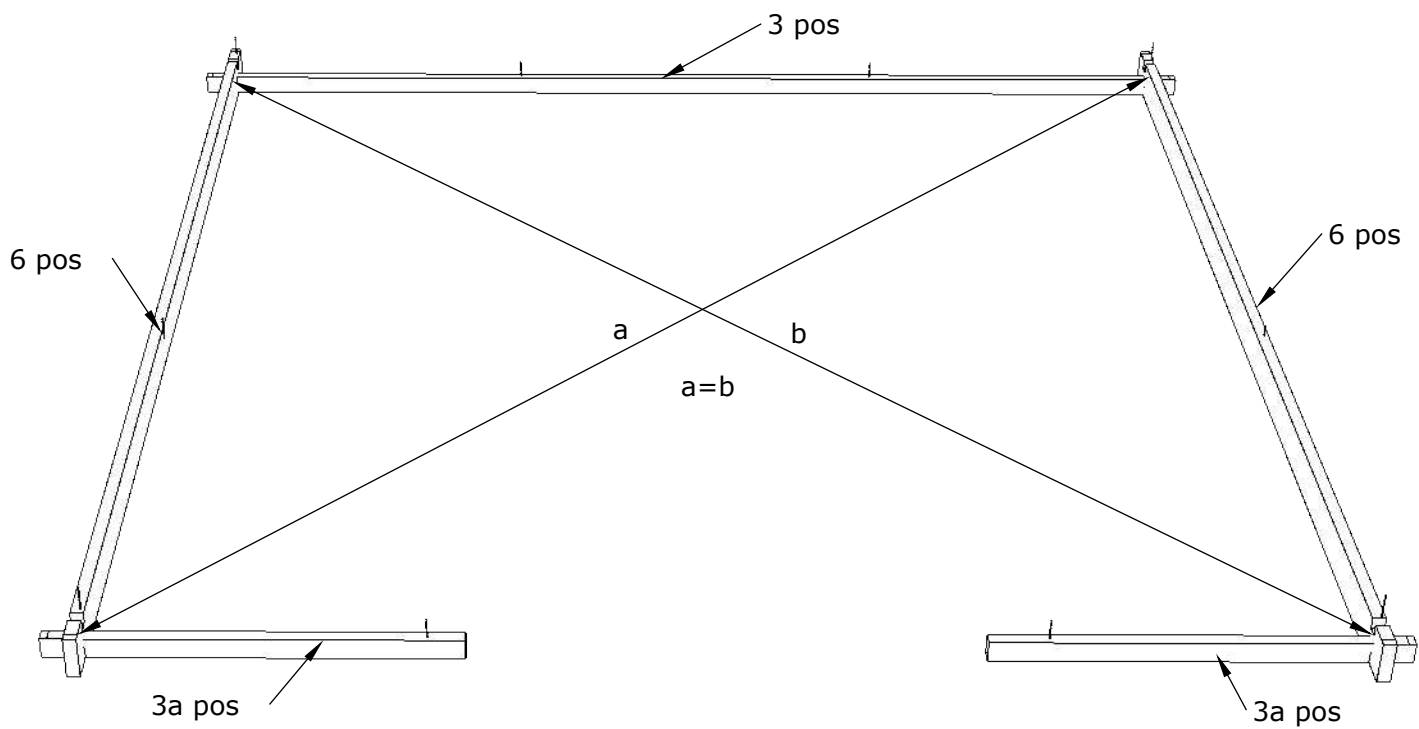

* Screws are not included in the package.