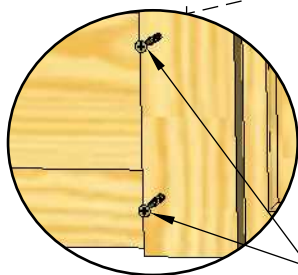

Thora 4,0X4,0

Thora 4,0x4,0 40 mm

Pos	Size, mm h x b x l			Quantity		Destination
3	40	67,5	4000	1		Wall B
3a	40	67,5	1235	2		Wall A
4	40	135	4000	13		Wall B
5	40	135	1235	26		Wall A
6	40	135	4000	17		Wall C, D
6a	40	135	1605	14		Wall D
7	40	135	4155	1		Wall C
7a	40	135	4155	1		Wall D
7b	40	135	4310	2+1		Wall C, D
8	40	135	4000	1		Vault
8a	40	135	3306	1		Vault
8b	40	135	2204	1		Vault
8c	40	135	1102	1		Vault
8/1	40	135	4000	1		Vault
8a/1	40	135	3306	1		Vault
8b/1	40	135	2204	1		Vault
8c/1	40	135	1102	1		Vault
9	40	140	4310	1		Rafter
9a	40	140	4310	4		Rafter
10	16	90	2200	97		Roof board
11	16	90	2250	4		Wind board
11a	16	65	2260	4		Wind board
12	16	65	4310 (2155)	2 (4)		Roof board
13				2		Diamond
14	16	65	733	2		
15	16	65	1070	4		
15a	16	90	990	2		
16	16	65	1890	4		
16a	16	90	1660	2		
18				1		Window
19				2		Door

* Screws are not included in the package.

* Screws are not included in the package.

The guide is illustrative. This guide is not project specification.

Window

Normal ca 25 mm
min-max ca 5-90 mm

Door

Normal - ca 40 mm;
min - ca 5 mm;
max - ca 90 mm

*Screw 3.5x35 mm

*Screw 3.5x35 mm

* Screws are not included in the package.

* Screws are not included in the package.

Normal - ca 40 mm;
min - ca 5 mm;
max - ca 90 mm

11a pos.

*Screw 3.5x35 mm

Door assembly