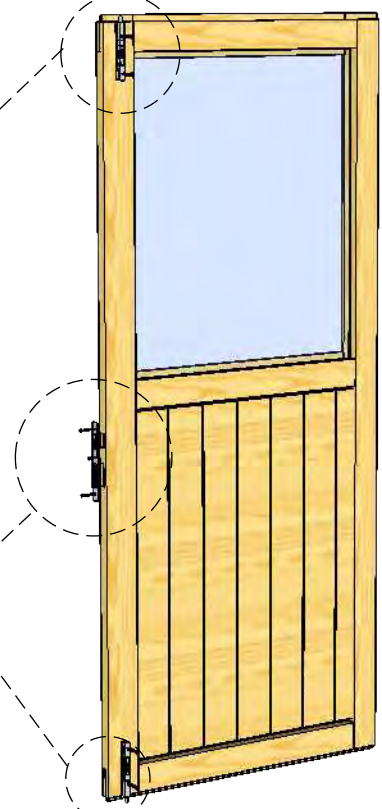

*Screw 3.5x35 mm

*Screw 3.5x35 mm

* Screws are not included in the package.

* Screws are not included in the package.

Normal - ca 40 mm;
min - ca 5 mm;
max - ca 90 mm

11a pos.

*Screw 3.5x35 mm

Door assembly

1.

3.5x40

2.

3x30

3 mm

3.

3x16

3x30

3.5x40

3.5x25

4.

5.

6.

7.

8.

9.