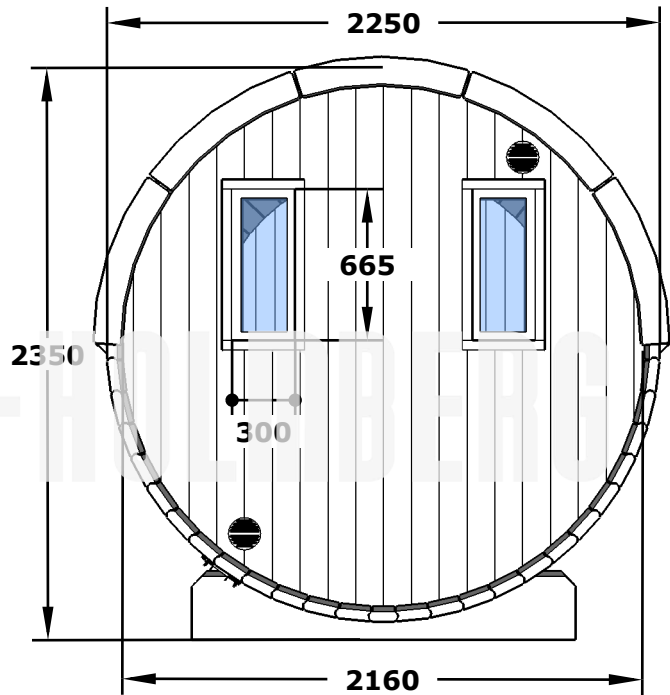

# SAUNA 350, D 220

(LxBxH) 350x120x100

1000 kg.

2800 mm, L  
montage board

**1**

2

1

II