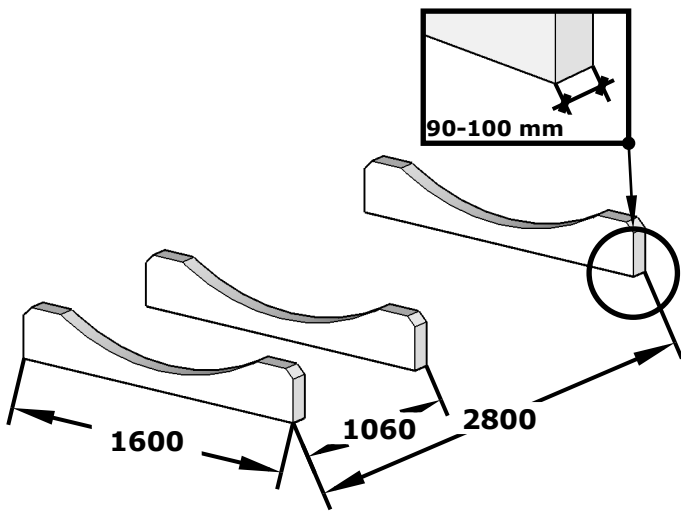

# SAUNA 350, D 220

(LxBxH) 350x120x100

1000 kg.

2800 mm, L  
montage board

**1**

2

1

II