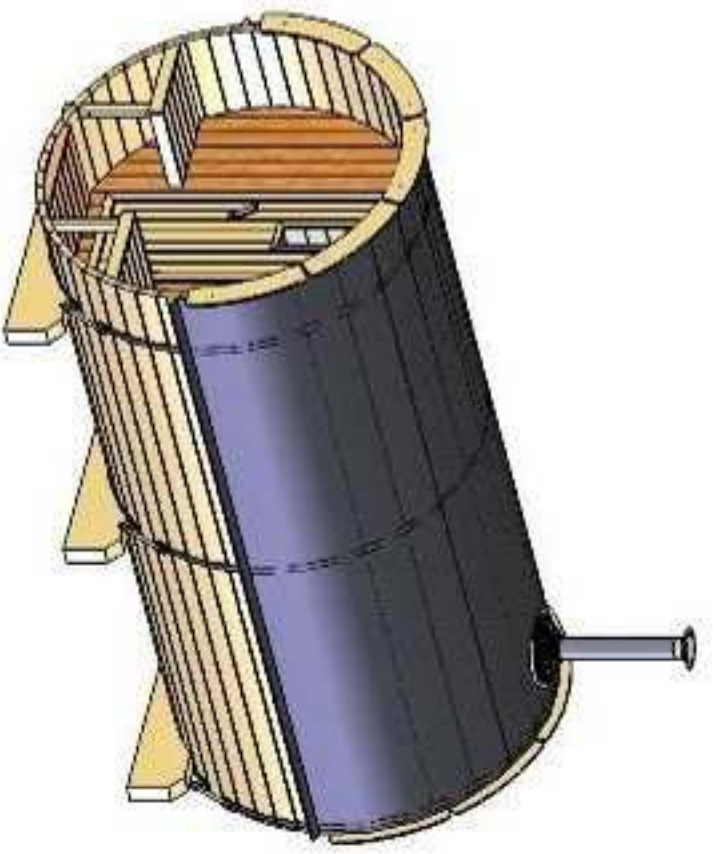

# SAUNA 350, D 220

(LxBxH) 350x120x100

1000 kg.

2800 mm, L  
montage board

**1**

2

1

II