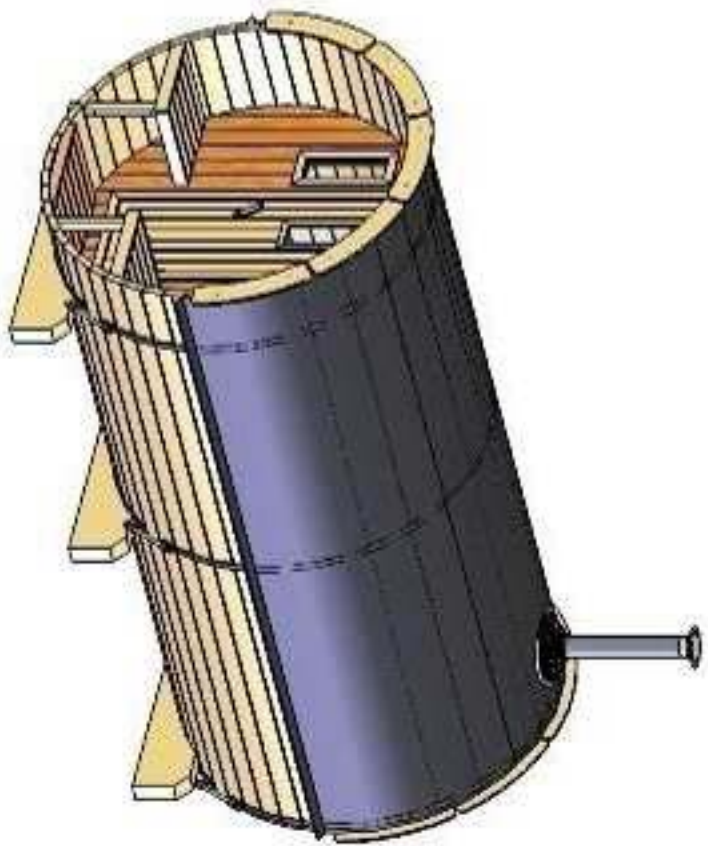

# SAUNA 350, D 220

(LxBxH) 350x120x100

1000 kg.

2800 mm, L  
montage board

**1**

2

1

II