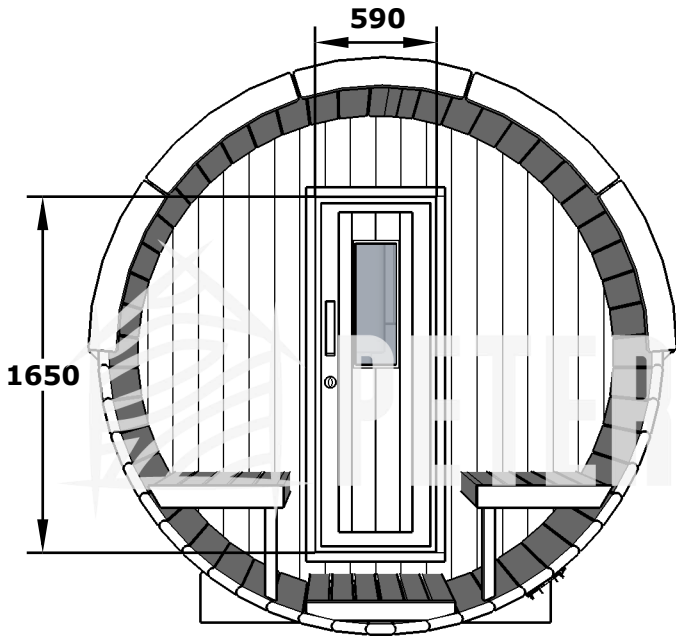

# SAUNA 350, D 220

(LxBxH) 350x120x100

1000 kg.

2800 mm, L  
montage board

**1**

2

1

II