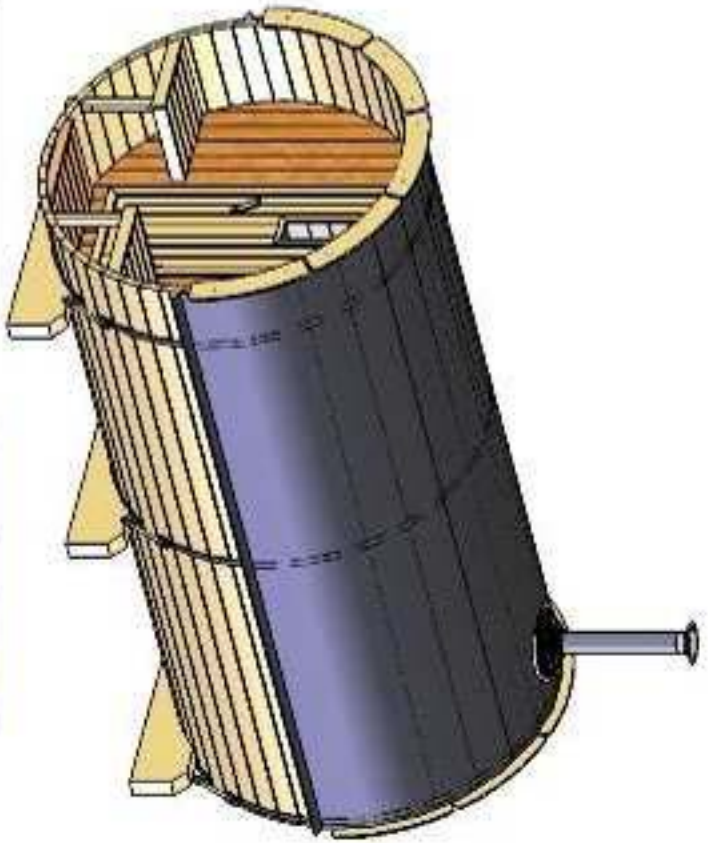

6

7x DET 3
7x DET 4

14xM

II

Siehe Seite 6A

13x DET 3
13x DET 4

III

1x DET 6