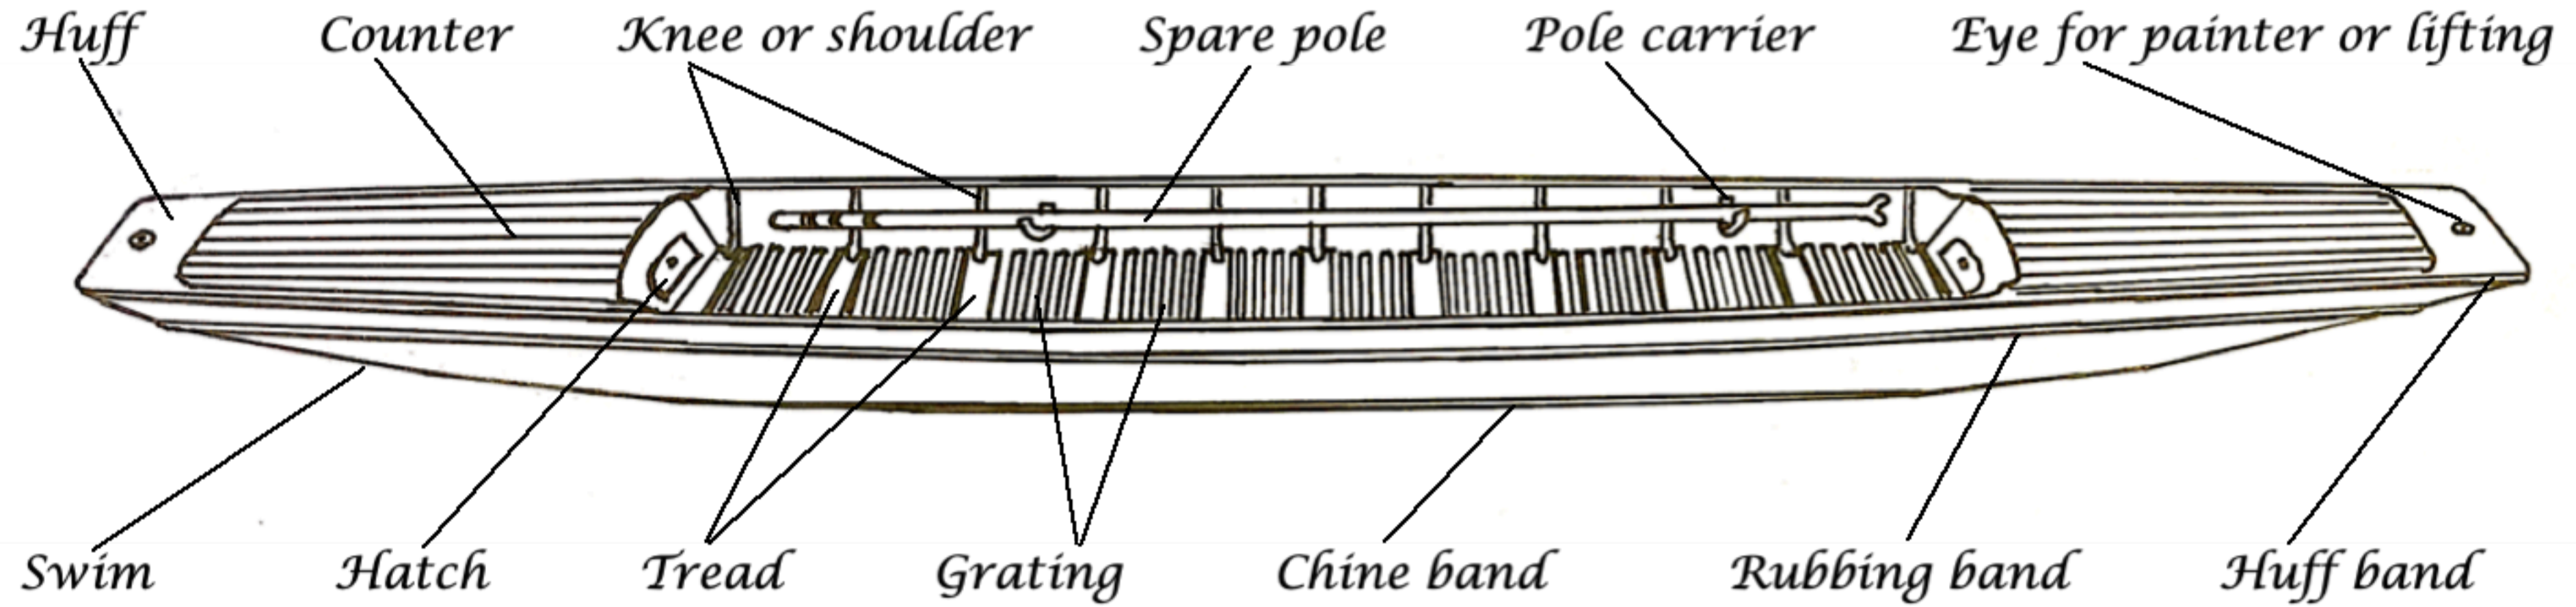

Dittons Skiff and Punting Club

Diagram of 2' Club Racing Punt (30' l) and Best & Best (34' l)

Aluminium racing punt poles: 13' to 16' long, in broad and narrow gauges