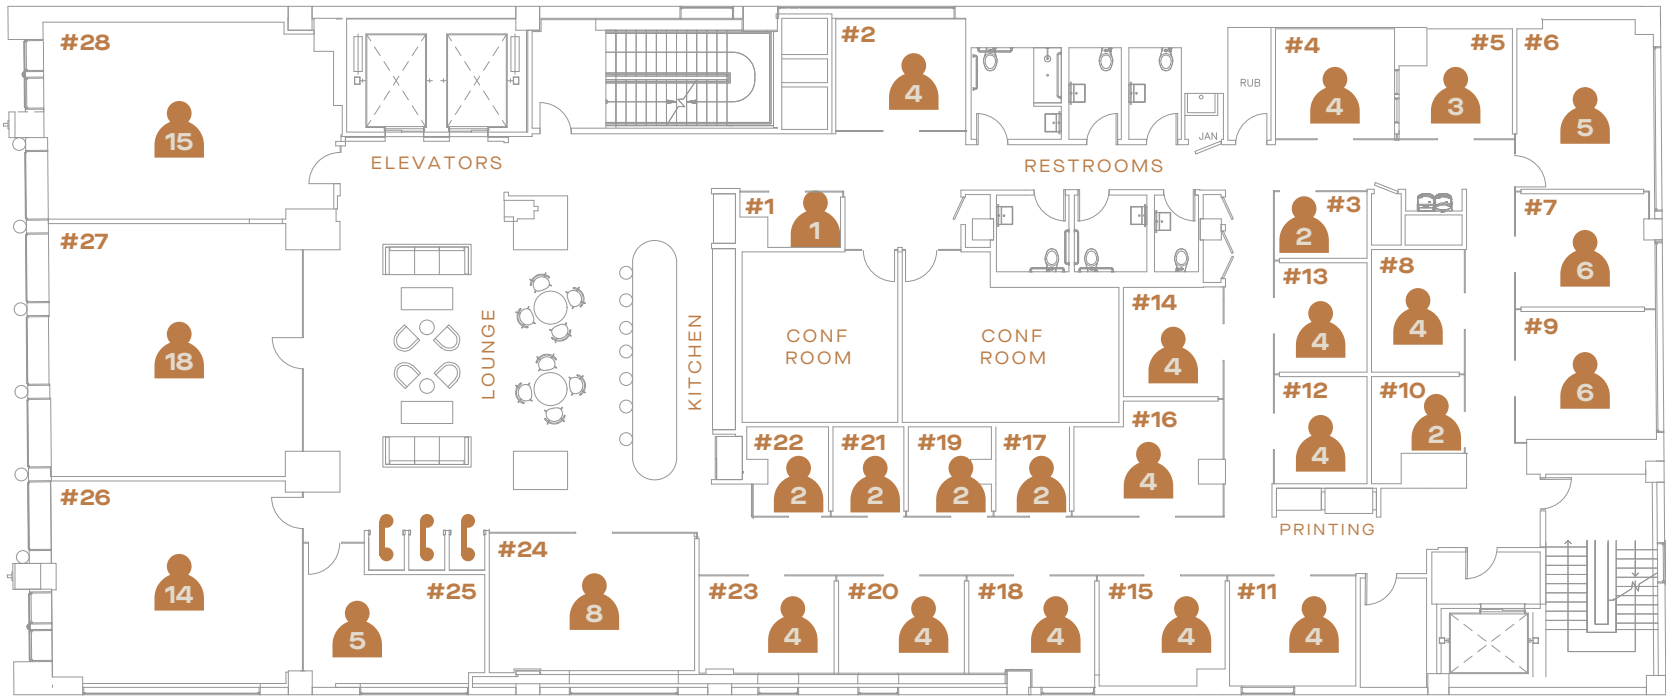

Downtown LA Floor Plan 612 S. BROADWAY, LOS ANGELES, CA 90014 DTLA@BONDCollective.com

Please note that suites are numbered to their respective floor.

4th & 6th Floor

Downtown LA Floor Plan 612 S. BROADWAY, LOS ANGELES, CA 90014 DTLA@BOND Collective.COM

5th Floor