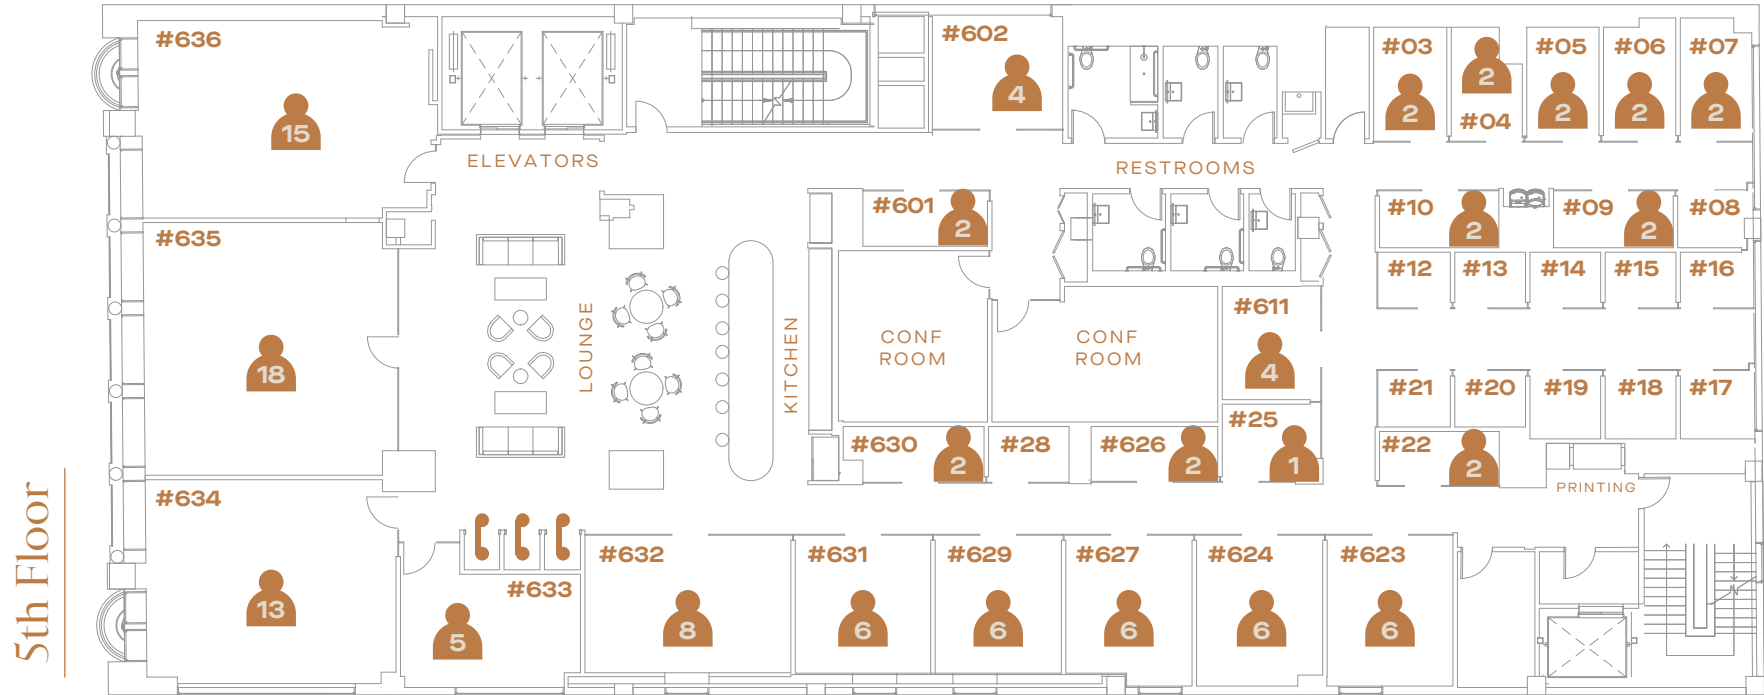

Downtown LA Floor Plan 612 S. BROADWAY, LOS ANGELES, CA 90014 DTLA@BONDCollective.com

Please note that suites are numbered to their respective floor.

4th & 6th Floor

Downtown LA Floor Plan 612 S. BROADWAY, LOS ANGELES, CA 90014 DTLA@BOND Collective.COM

5th Floor