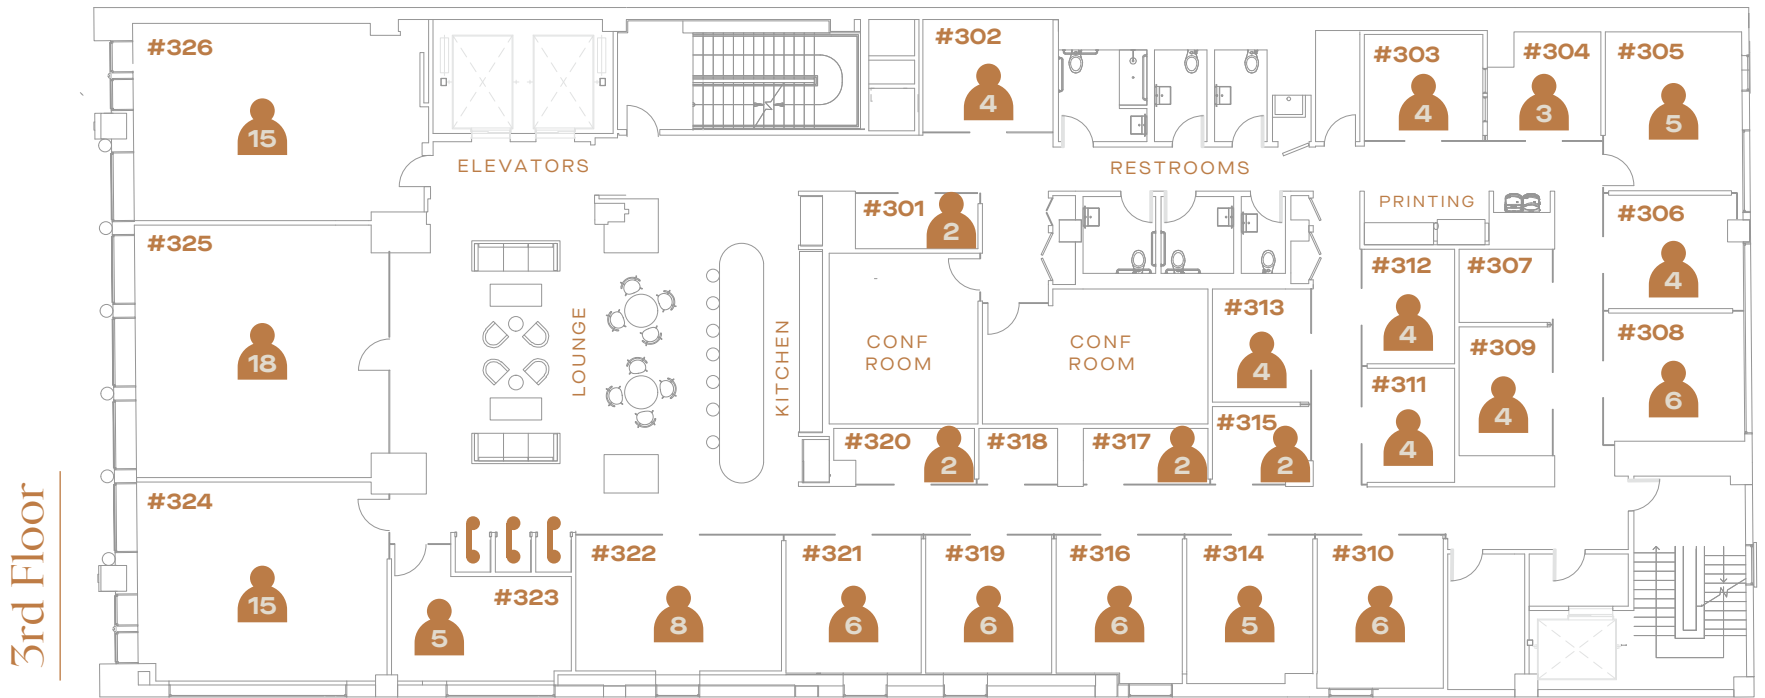

Downtown LA Floor Plan 612 S. BROADWAY, LOS ANGELES, CA 90014 DTLA@BONDCollective.com

Please note that suites are numbered to their respective floor.

4th & 6th Floor

Downtown LA Floor Plan 612 S. BROADWAY, LOS ANGELES, CA 90014 DTLA@BOND Collective.COM

5th Floor