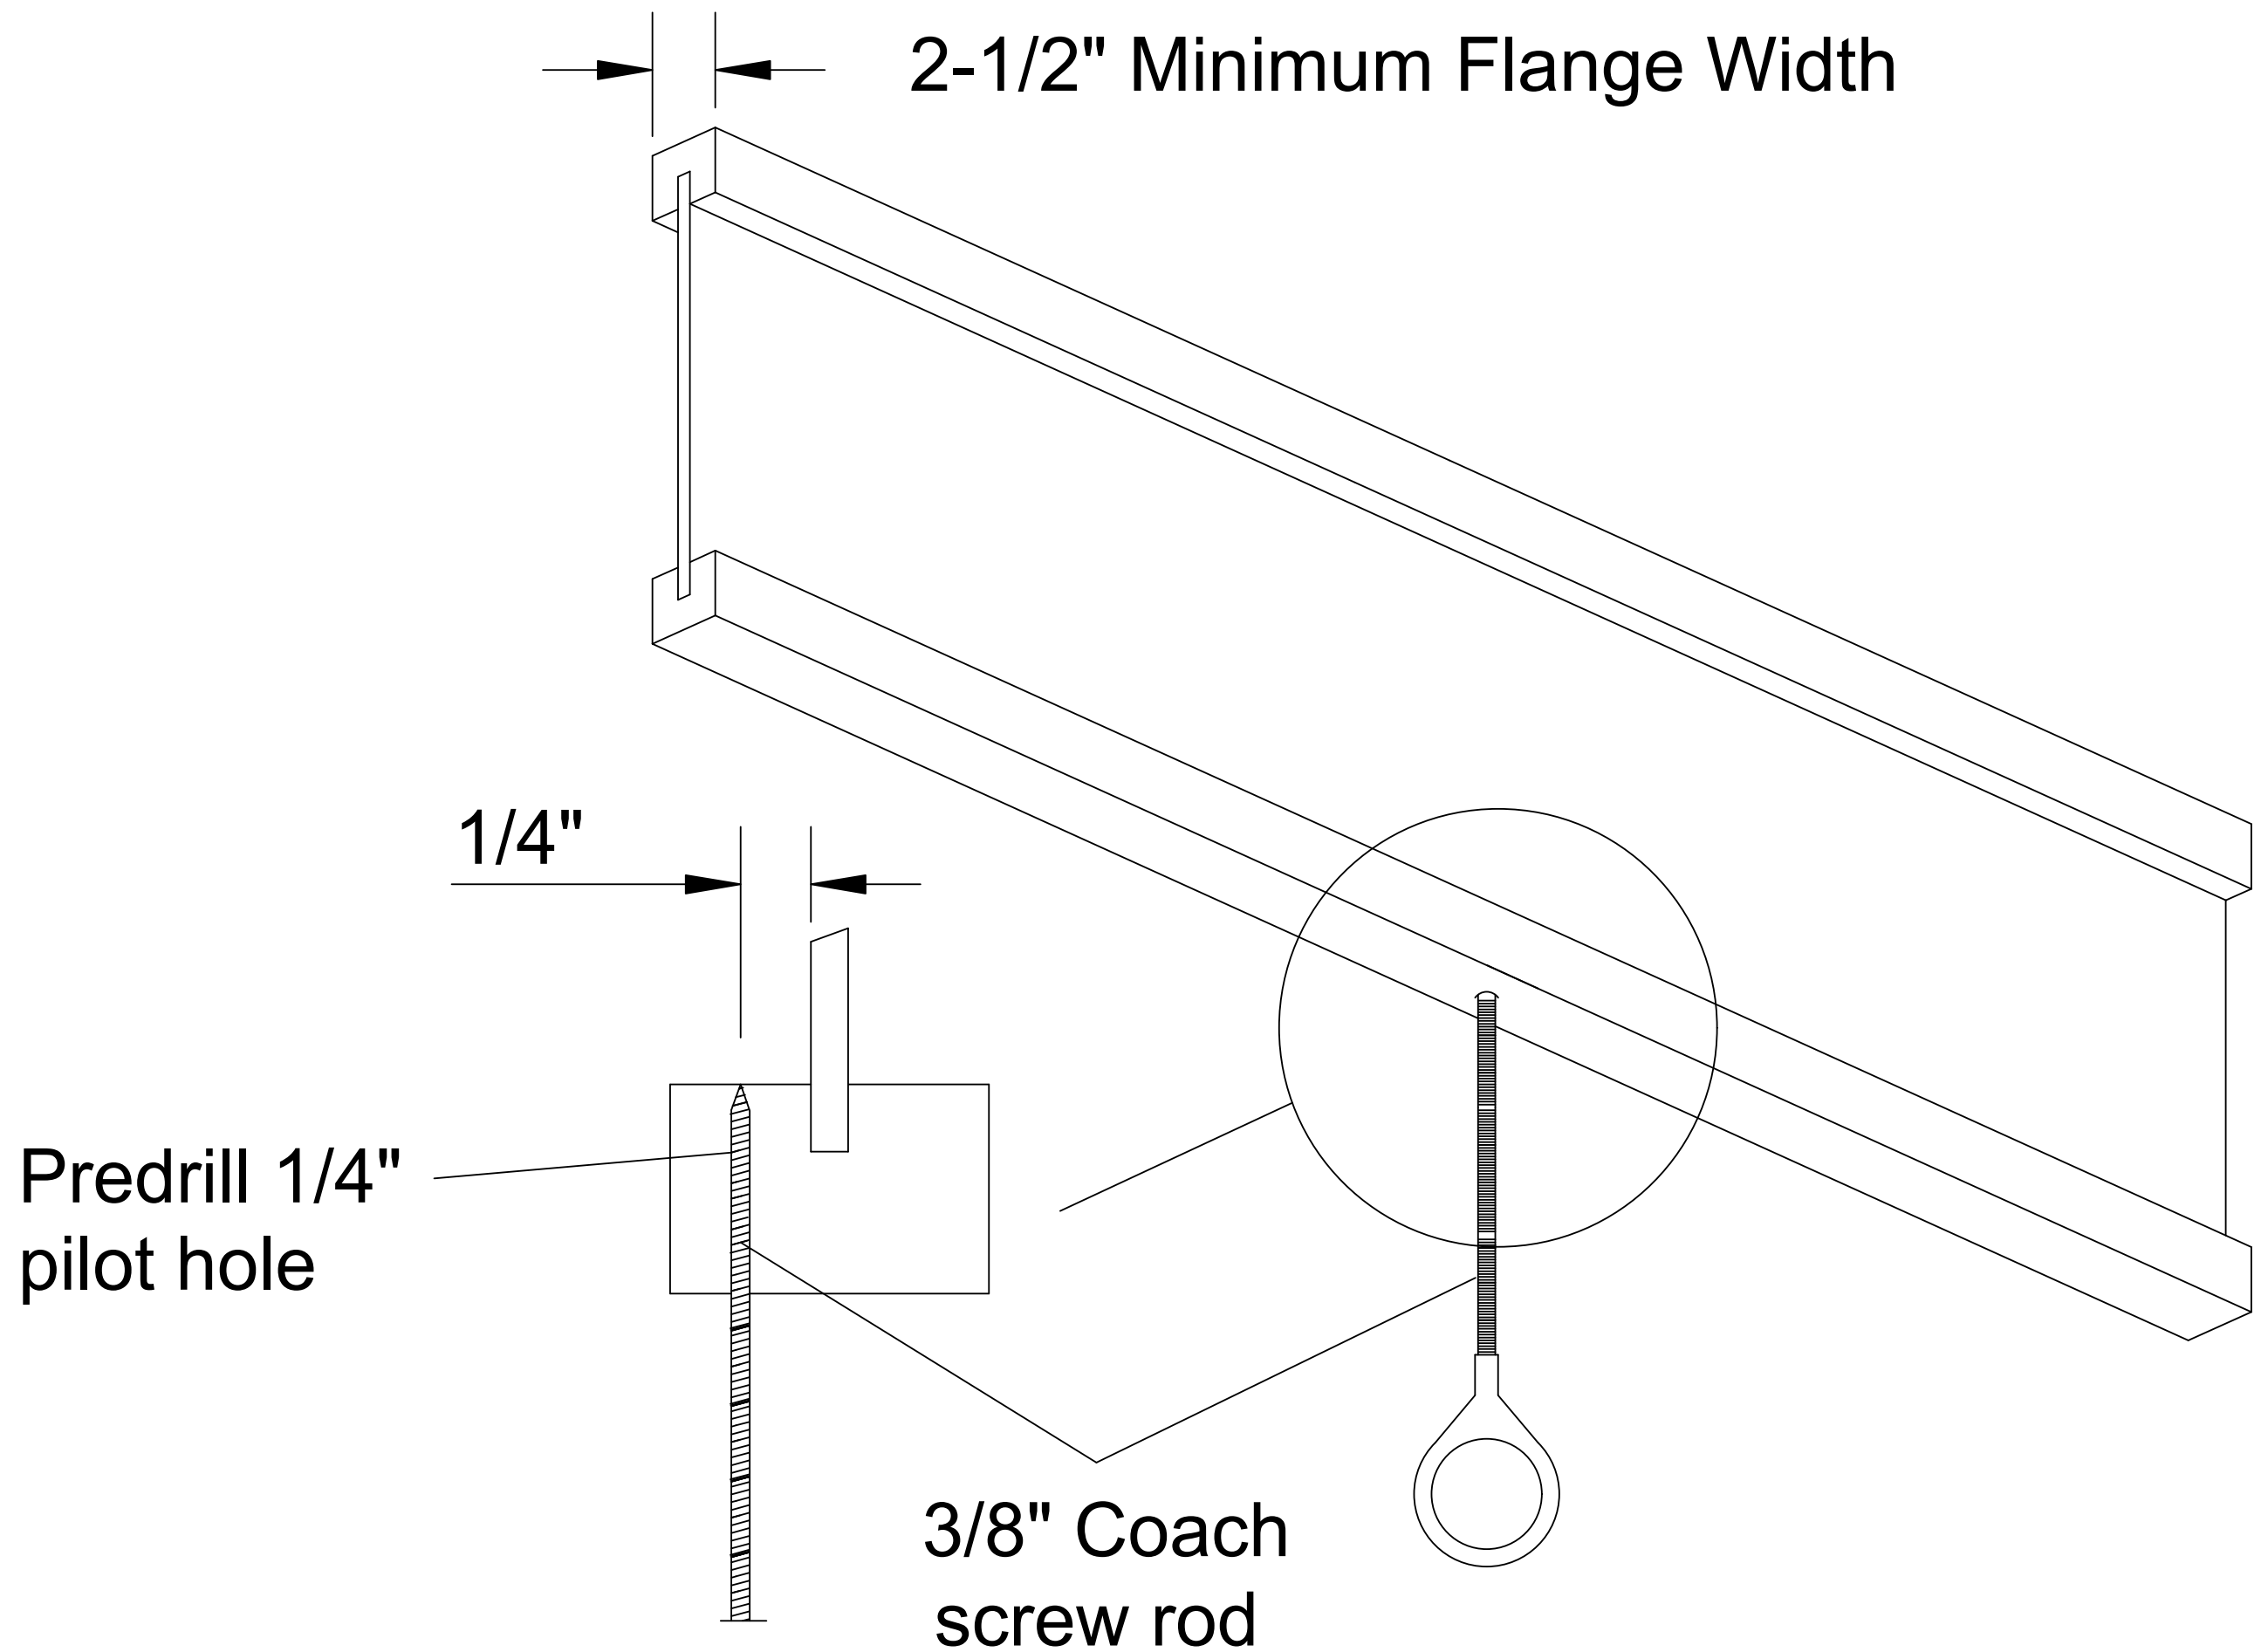

S5 COACH SCREW HANGER

Assembly Capacity 170 lbs.

Verify hanger capacity with manufacturer.