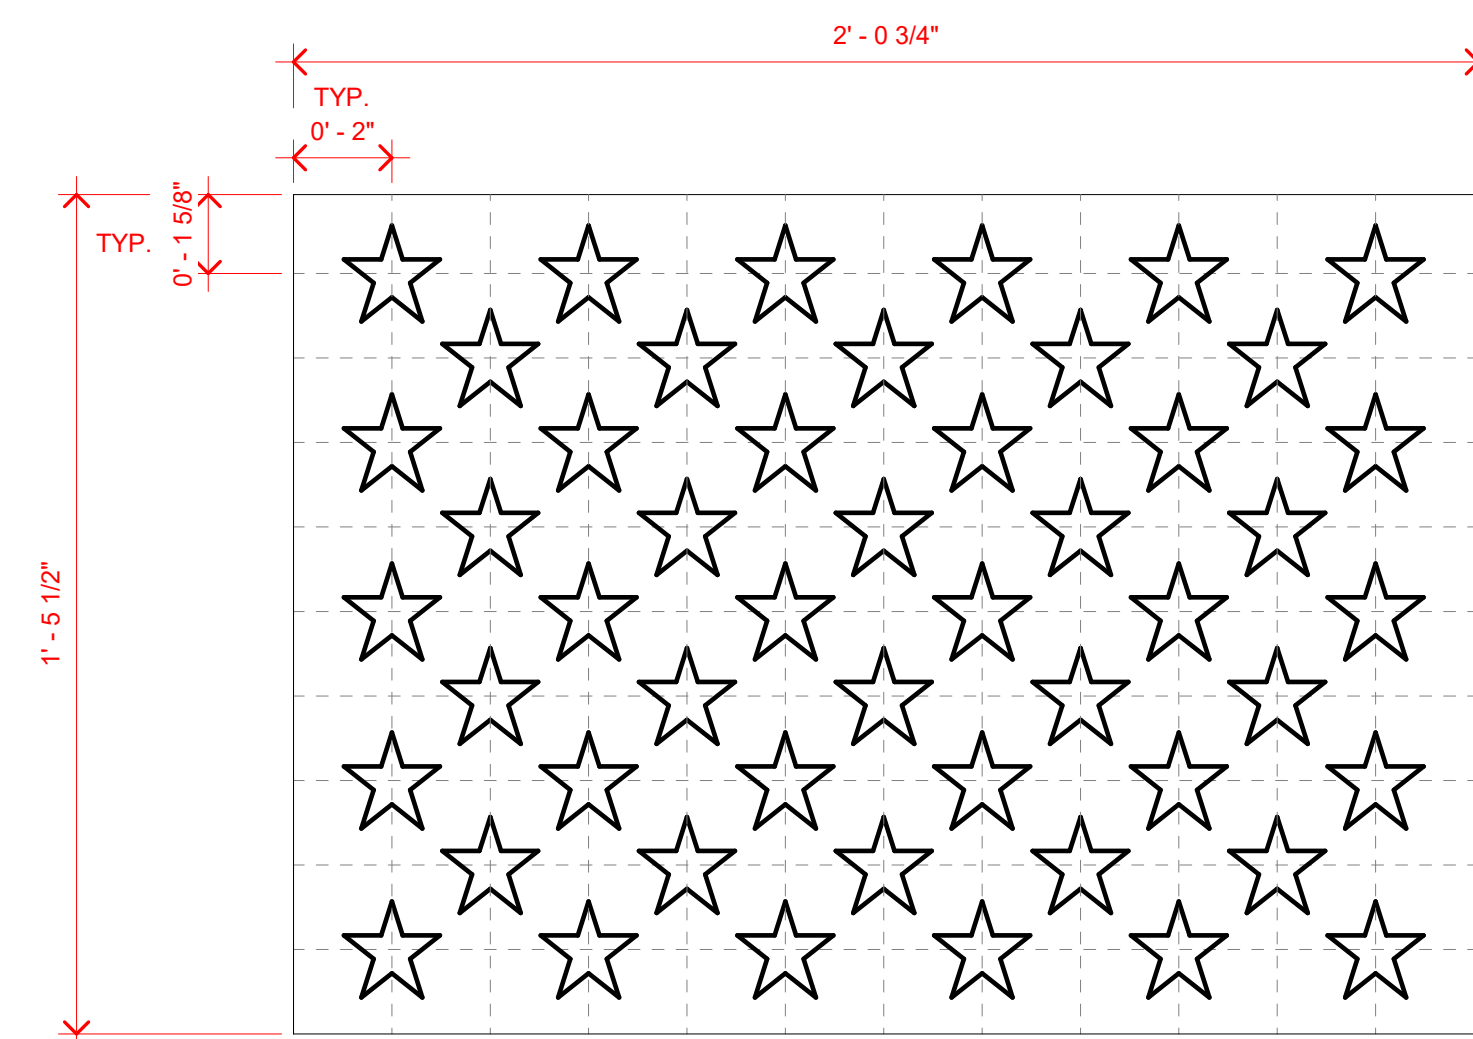

MM/DD/YY	REMARKS
1	---
2	---
3	---

LP® SmartSide® ExpertFinish®
38 Series, (NGSE)
(Brushed Smooth or Cedar)
Color= Rapids Blue
3/8"x48"x16'

Fastening to be crafted to minimize nail head exposure. Construction glue suggested to attach all siding elements.

Stars to be made of LP® SmartSide® ExpertFinish® panel or lap material
Color= Snowscape White

LP SmartSide® ExpertFinish®
190 Series Trim
(Brushed Smooth or Cedar)
Color= Redwood Red &
Snowscape White
1/2"x2.5"x16'
Use touch-up paint to finish any
substrate exposed or any
aesthetic imperfections.

② The Star (Full Scale, Smaller Version)
12" = 1'-0"

① Overall / The Union Diagrams (Smaller
Version)
3" = 1'-0"

LP WeatherLogic® backing,
to be cut 1/2" less (all around) than
flag's total dimension. This allows to reduce
backing thickness side view.