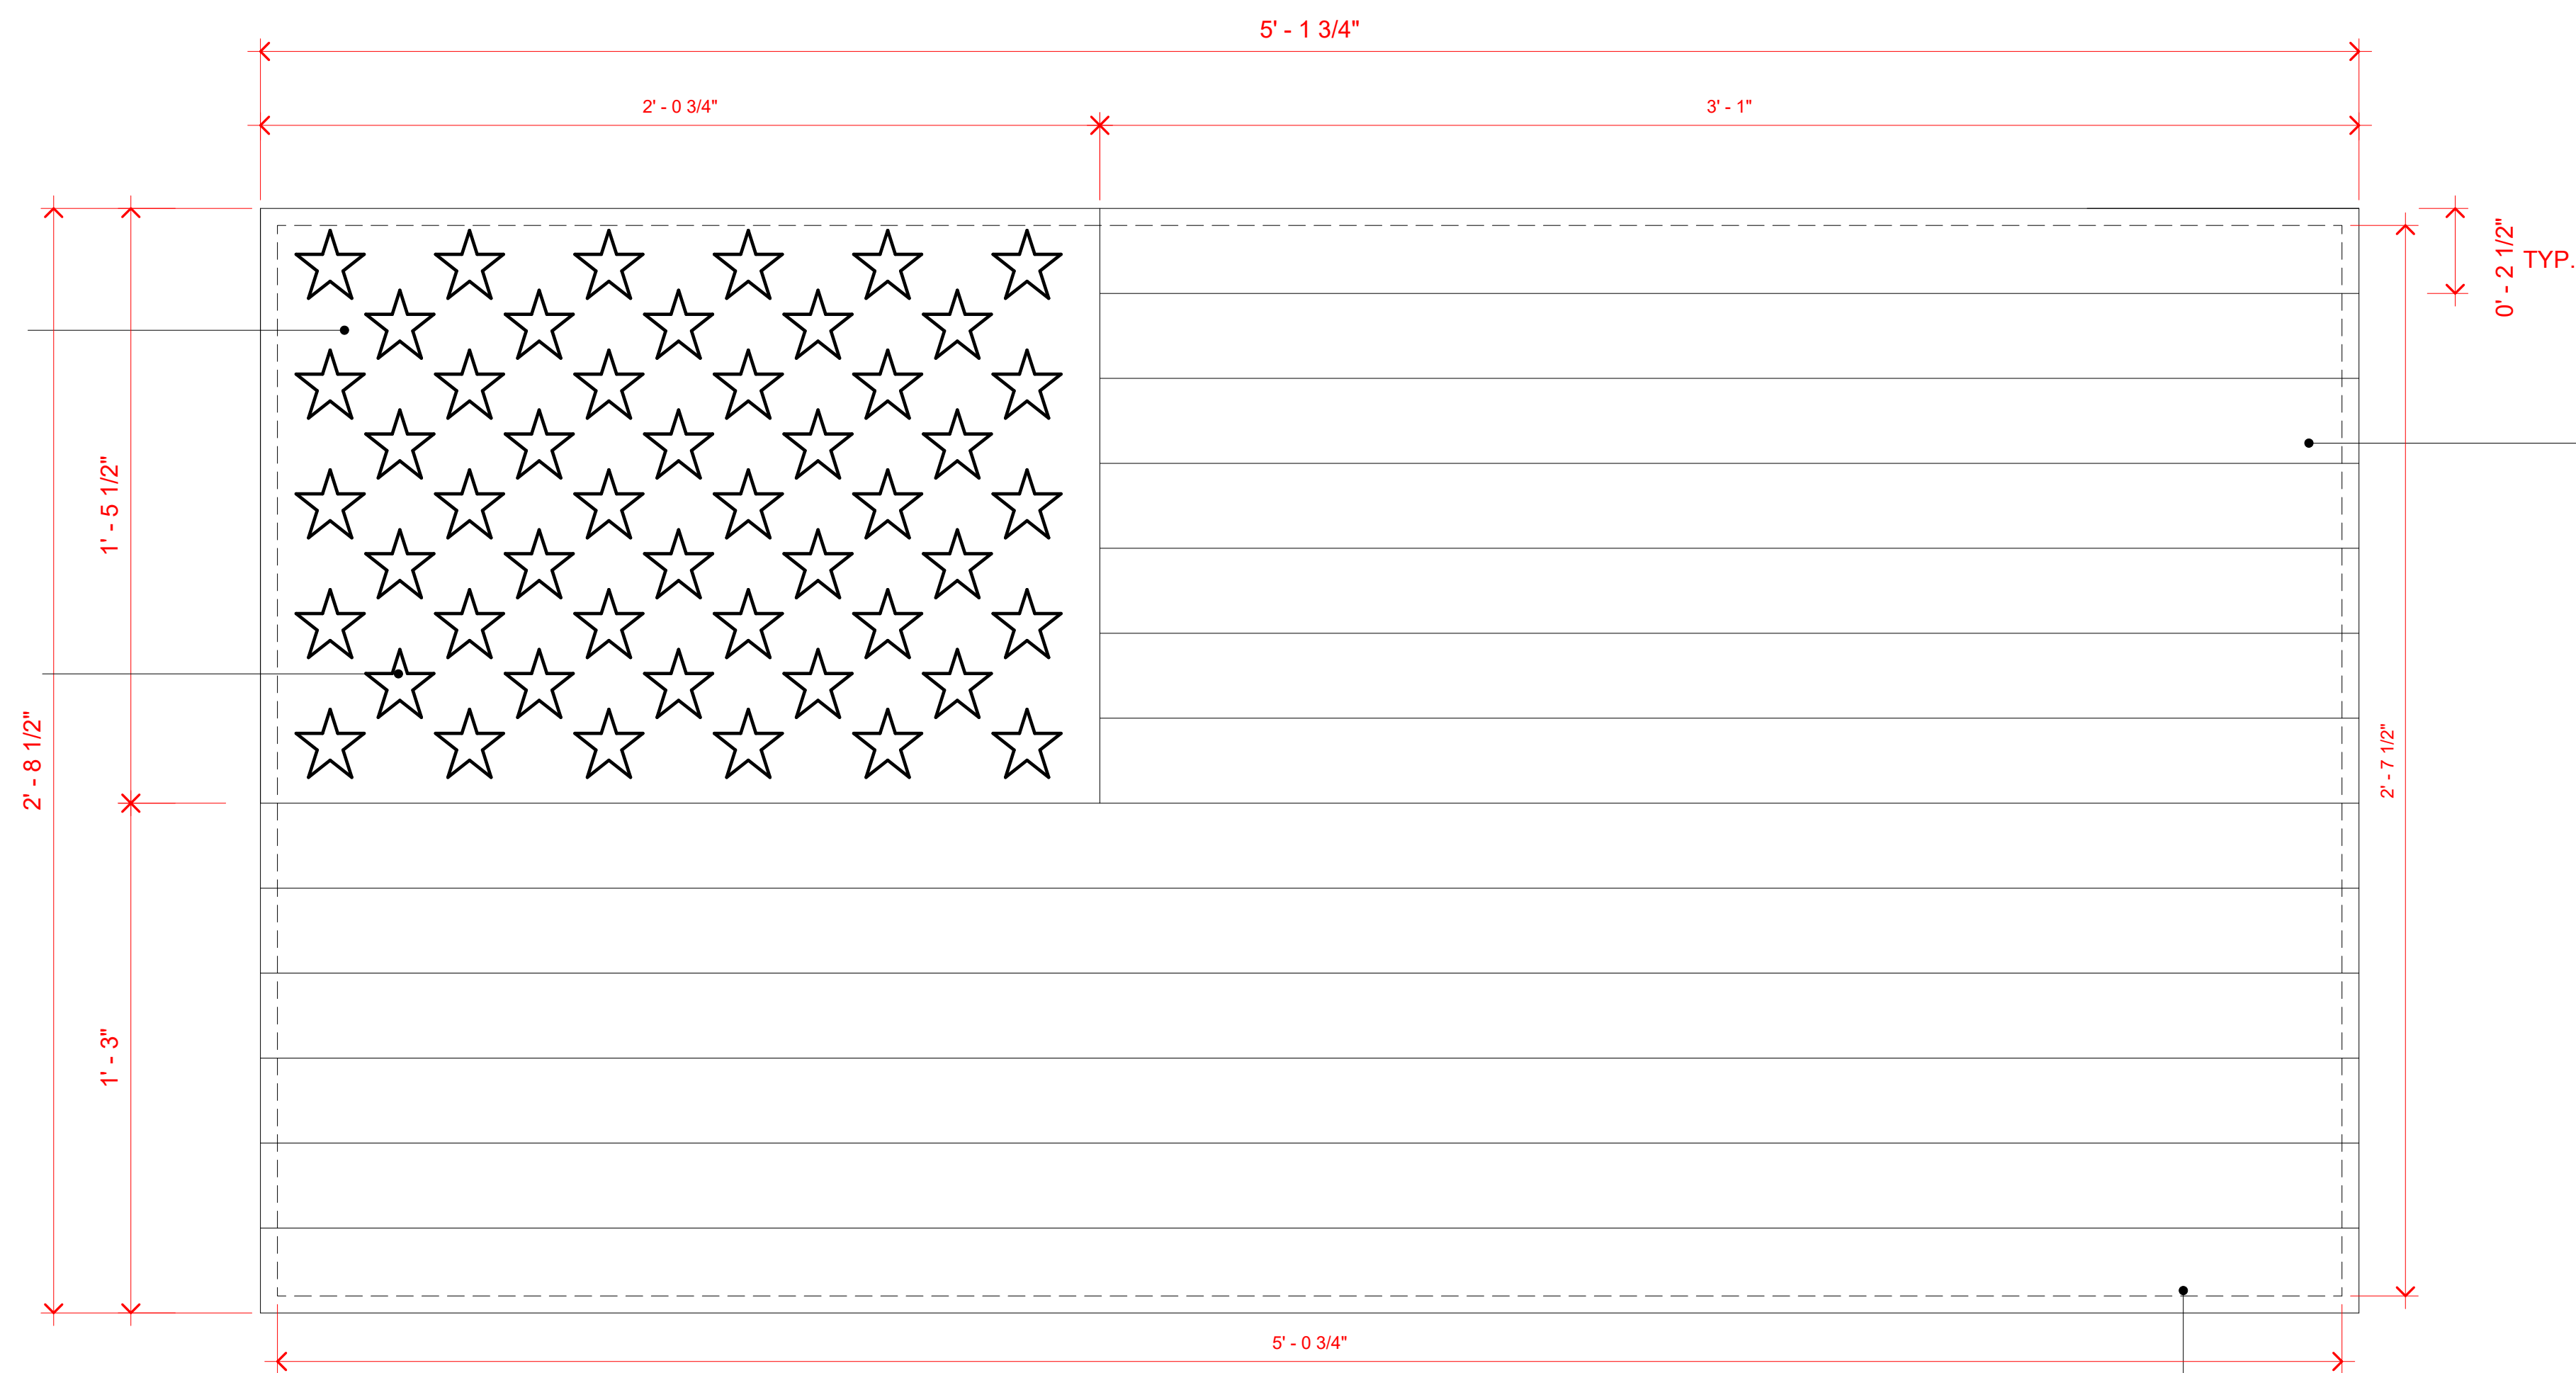

Backing mounting diagrams

Siding Materials List

- LP® SmartSide® ExpertFinish® 190 Series Trim, Redwood Red, 19/32"x2.5"x16', PID 45777 Brushed Smooth - 3 PCS (Stripes),
- LP® SmartSide® ExpertFinish® 190 Series Trim, Snowscape White, 19/32"x2.5"x16', PID 45779, Brushed Smooth - 2 PCS (Stripes),
- LP® SmartSide® ExpertFinish® Panel Siding (NGSE), Rapids Blue, 8'X48"X3/8", PID 45966, Brushed Smooth- 1 PC (The Union),
- LP® SmartSide® ExpertFinish® Panel Siding (NGSE), Snowscape White, 8'x48"x3/8, PID 45893, Brushed Smooth - 1 PC (Stars),
- LP WeatherLogic® (or similar) panel, 7/16"x48"x96", PID 42413 - 1 PC (backing),
- Include touchup-paint kits for all colors,

MM/DD/YY	REMARKS
1	---
2	---
3	---

LP® SmartSide® ExpertFinish®
38 Series, (NGSE)
(Brushed Smooth or Cedar)
Color= Rapids Blue
3/8"x48"x16'

Fastening to be crafted to minimize nail head exposure. Construction glue suggested to attach all siding elements.

Stars to be made of LP® SmartSide® ExpertFinish® panel or lap material
Color= Snowscape White

LP SmartSide® ExpertFinish®
190 Series Trim
(Brushed Smooth or Cedar)
Color= Redwood Red &
Snowscape White
1/2"x2.5"x16'
Use touch-up paint to finish any
substrate exposed or any
aesthetic imperfections.

② The Star (Full Scale, Smaller Version)
12" = 1'-0"

① Overall / The Union Diagrams (Smaller
Version)
3" = 1'-0"

LP WeatherLogic® backing,
to be cut 1/2" less (all around) than
flag's total dimension. This allows to reduce
backing thickness side view.