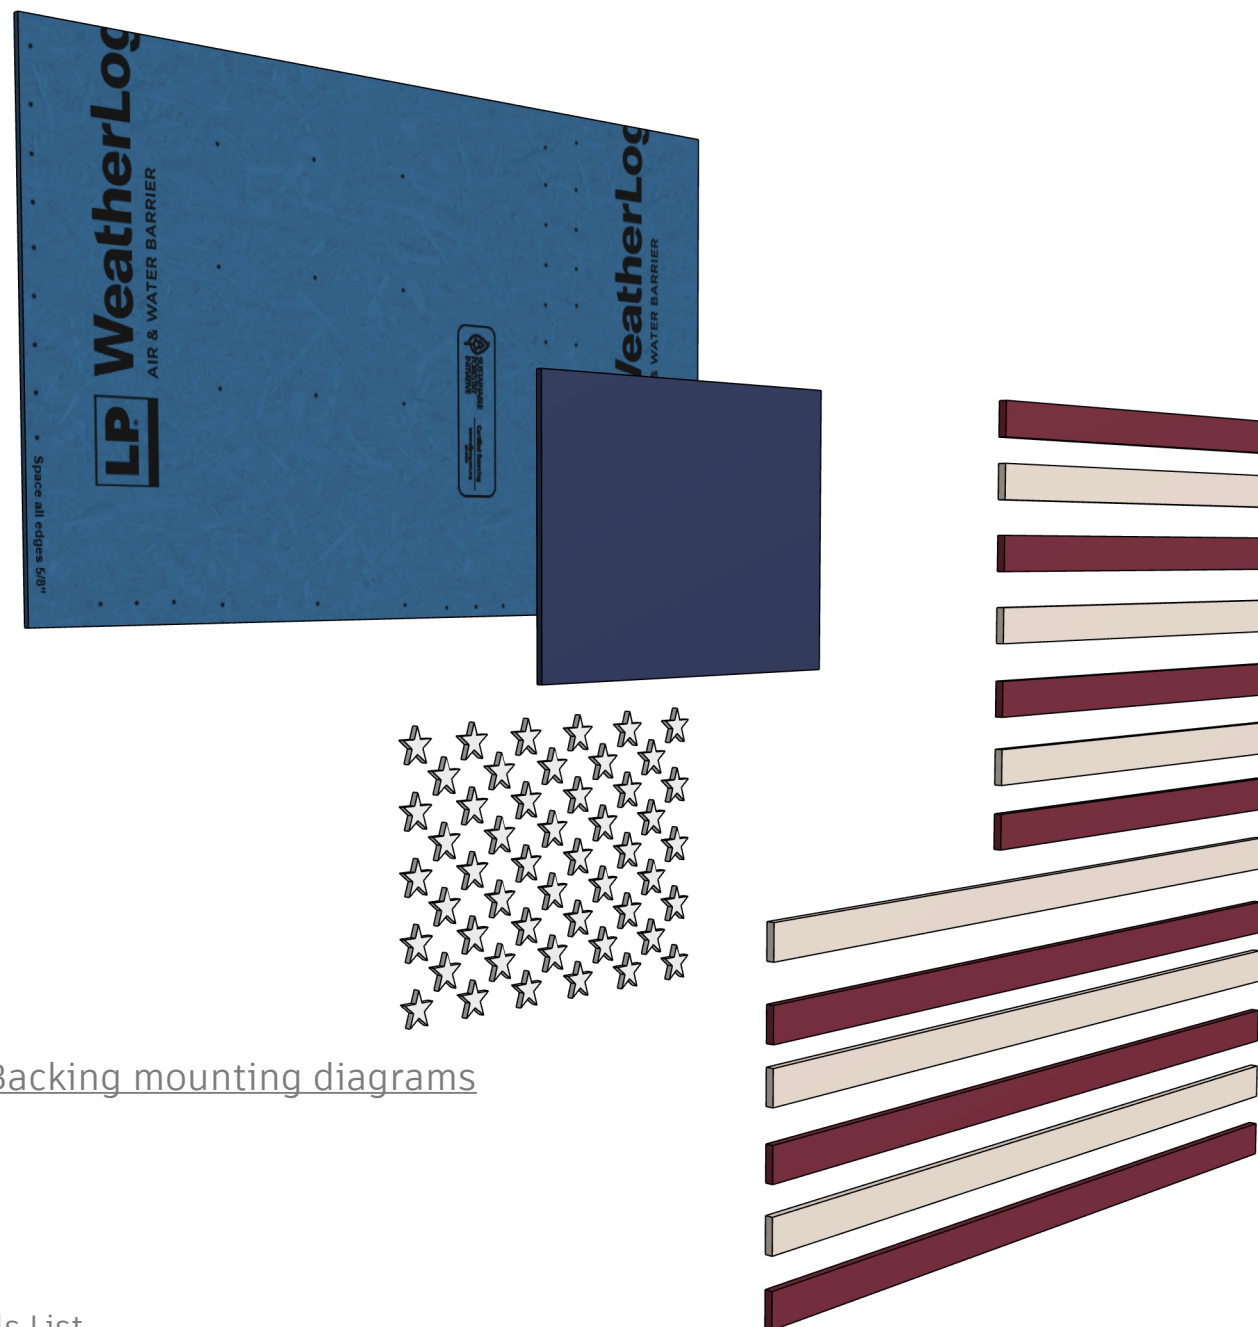

Backing mounting diagrams

Siding Materials List

- LP® SmartSide® ExpertFinish® 190 Series Trim, Redwood Red, 19/32"x2.5"x16', PID 45777 Brushed Smooth - 3 PCS (Stripes),
- LP® SmartSide® ExpertFinish® 190 Series Trim, Snowscape White, 19/32"x2.5"x16', PID 45779, Brushed Smooth - 2 PCS (Stripes),
- LP® SmartSide® ExpertFinish® Panel Siding (NGSE), Rapids Blue, 8'X48"X3/8", PID 45966, Brushed Smooth- 1 PC (The Union),
- LP® SmartSide® ExpertFinish® Panel Siding (NGSE), Snowscape White, 8'x48"x3/8, PID 45893, Brushed Smooth - 1 PC (Stars),
- LP WeatherLogic® (or similar) panel, 7/16"x48"x96", PID 42413 - 1 PC (backing),
- Include touchup-paint kits for all colors,

MM/DD/YY	REMARKS
1	---
2	---
3	---

LP® SmartSide® ExpertFinish®
38 Series, (NGSE)
(Brushed Smooth or Cedar)
Color= Rapids Blue
3/8"x48"x16'

Fastening to be crafted to minimize nail head exposure. Construction glue suggested to attach all siding elements.

Stars to be made of LP® SmartSide® ExpertFinish® panel or lap material
Color= Snowscape White

LP SmartSide® ExpertFinish®
190 Series Trim
(Brushed Smooth or Cedar)
Color= Redwood Red &
Snowscape White
1/2"x2.5"x16'
Use touch-up paint to finish any
substrate exposed or any
aesthetic imperfections.

CAD file available for precise CNC cut.
LP EF Panel Siding (smooth), color= Snowscape
White to be used for flag stars. Add same color
paint to retouch exposed wood substrate or any
burn stain from CNC cut process, if applicable.