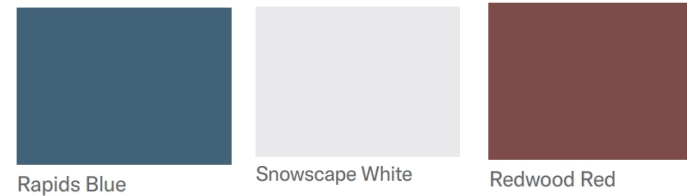

Backing mounting diagrams

Siding Materials List

- LP® SmartSide® ExpertFinish® 190 Series Trim, Redwood Red, 19/32"x2.5"x16', PID 45777 Brushed Smooth - 3 PCS (Stripes),
- LP® SmartSide® ExpertFinish® 190 Series Trim, Snowscape White, 19/32"x2.5"x16', PID 45779, Brushed Smooth - 2 PCS (Stripes),
- LP® SmartSide® ExpertFinish® Panel Siding (NGSE), Rapids Blue, 8'X48"X3/8", PID 45966, Brushed Smooth- 1 PC (The Union),
- LP® SmartSide® ExpertFinish® Panel Siding (NGSE), Snowscape White, 8'x48"x3/8, PID 45893, Brushed Smooth - 1 PC (Stars),
- LP WeatherLogic® (or similar) panel, 7/16"x48"x96", PID 42413 - 1 PC (backing),
- Include touchup-paint kits for all colors,