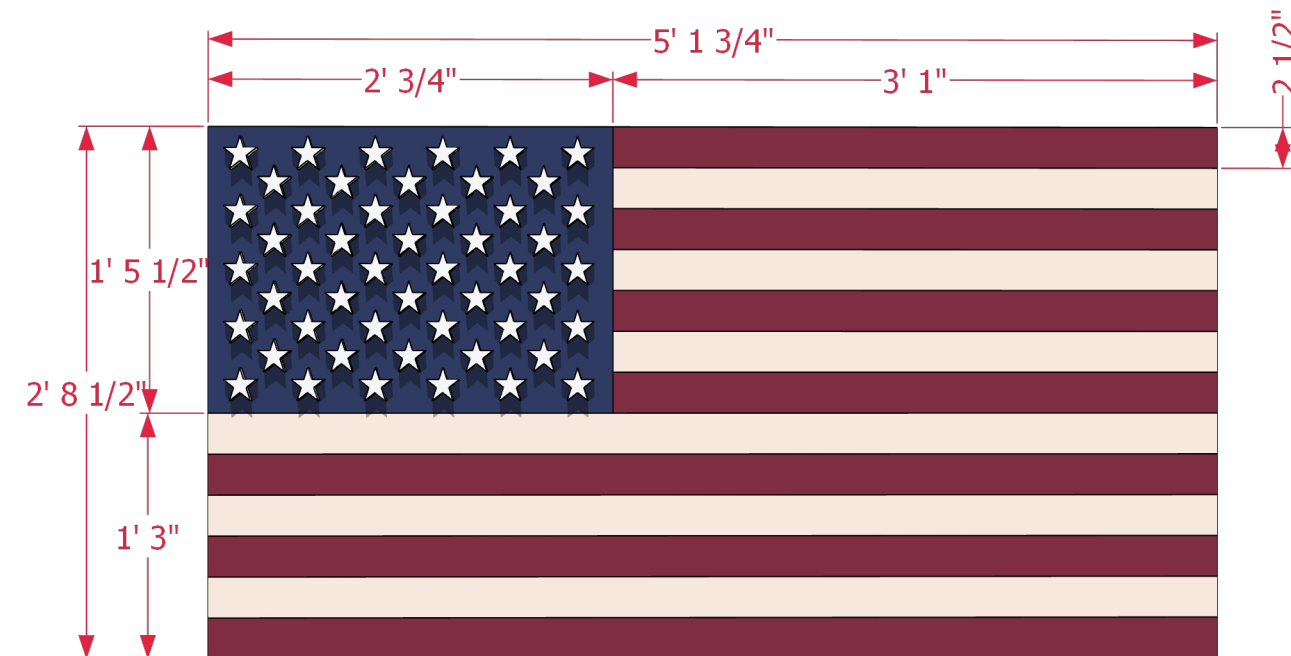

Rapids Blue

Snowscape White

Redwood Red

Perspective 1

Front (dimensions)

Perspective 2

LOUISIANA-PACIFIC CORPORATION
1610 W. END AVE. SUITE 200,
NASHVILLE, TN
37203
(888) 820-0325

WWW.LPCORP.COM

② The Star (Full Scale, Smaller Version)
12" = 1'-0"

① Overall / The Union Diagrams (Smaller
Version)
3" = 1'-0"

LP WeatherLogic® backing,
to be cut 1/2" less (all around) than
flag's total dimension. This allows to reduce
backing thickness side view.