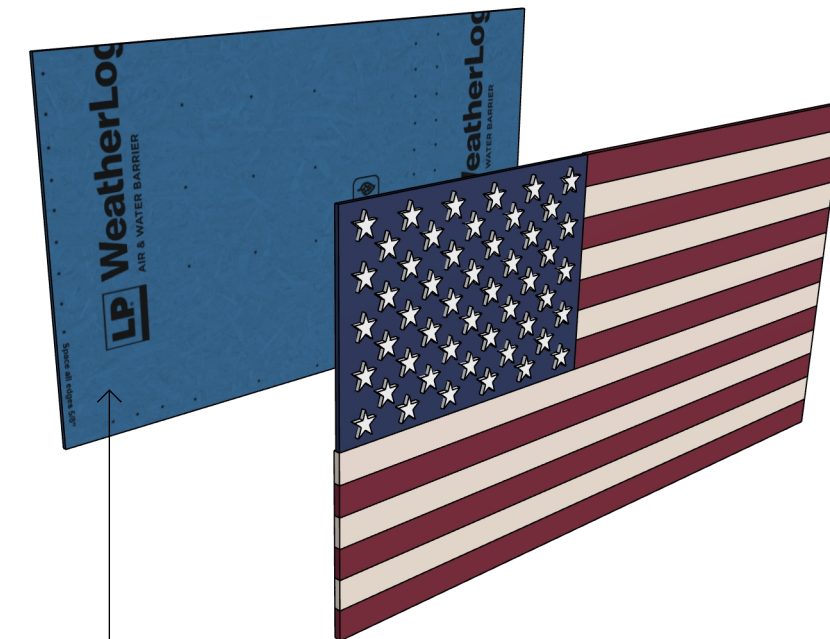

A 01

PROJECT
US Flag EF (Small)

02/27/26

Flag Plans & Perspectives

DRAWN BY
RCH

PROJECT NO.
01001

REVISIONS

MM/DD/YY	REMARKS
1	---
2	---
3	---

Backing mounting diagrams

Siding Materials List

- LP® SmartSide® ExpertFinish® 190 Series Trim, Redwood Red, 19/32"x2.5"x16', PID 45777 Brushed Smooth - 3 PCS (Stripes),
- LP® SmartSide® ExpertFinish® 190 Series Trim, Snowscape White, 19/32"x2.5"x16', PID 45779, Brushed Smooth - 2 PCS (Stripes),
- LP® SmartSide® ExpertFinish® Panel Siding (NGSE), Rapids Blue, 8'X48"X3/8", PID 45966, Brushed Smooth- 1 PC (The Union),
- LP® SmartSide® ExpertFinish® Panel Siding (NGSE), Snowscape White, 8'x48"x3/8, PID 45893, Brushed Smooth - 1 PC (Stars),
- LP WeatherLogic® (or similar) panel, 7/16"x48"x96", PID 42413 - 1 PC (backing),
- Include touchup-paint kits for all colors,

MM/DD/YY	REMARKS
1	---
2	---
3	---

LP® SmartSide® ExpertFinish®
38 Series, (NGSE)
(Brushed Smooth or Cedar)
Color= Rapids Blue
3/8"x48"x16'

Fastening to be crafted to minimize nail head exposure. Construction glue suggested to attach all siding elements.