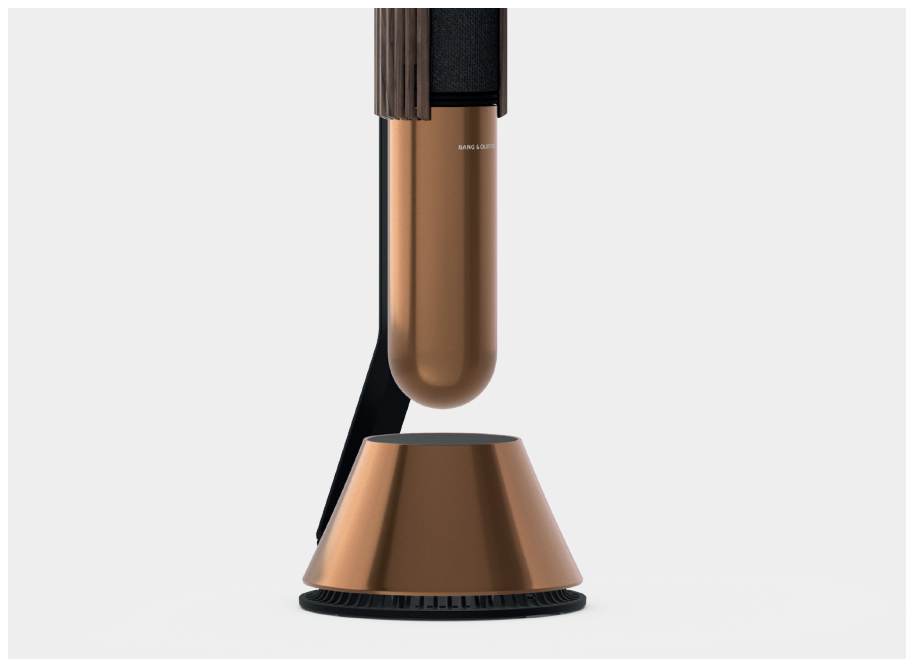

Bronze Tone aluminium and grey melange fabric with walnut lamellas