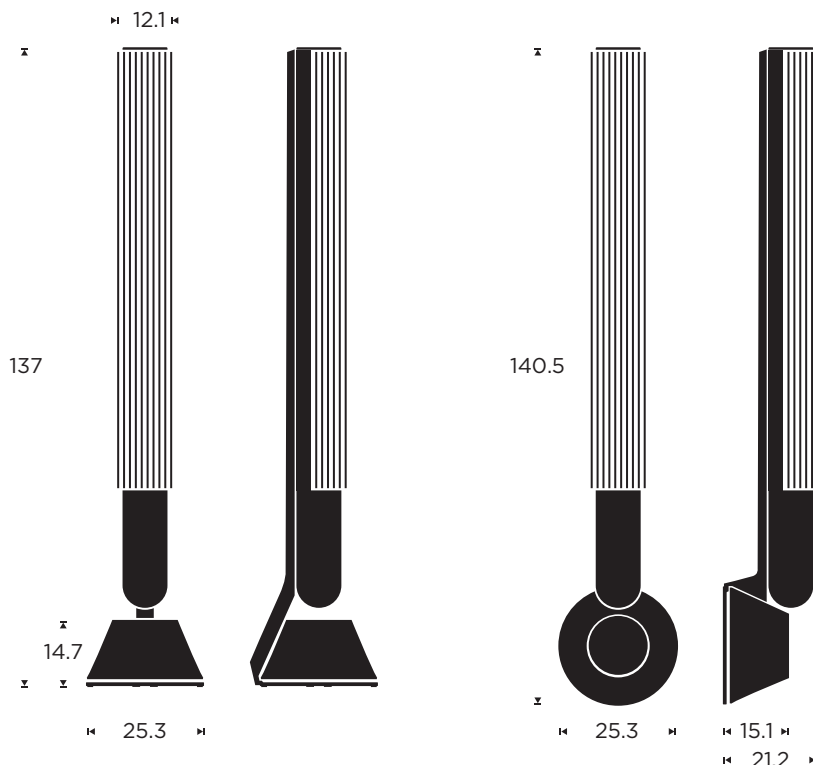

Stereo excellence. In tune with you.

Beolab 28 is slimmer, smarter and more surprising than any stereo speaker you've experienced before. Position it anywhere in the home, stream anything you want instantly, and be immersed in powerful studio-grade sound that adapts to your space. All in a beautifully elegant form that can be controlled with a touch.

IMPORTANT FEATURES

-  Studio-grade sound with exceptional stereo imaging.
-  High-resolution wireless streaming built in.
-  Sound adapts to your space automatically.
-  Slender form, can be placed on a wall or on the floor.
-  Built with quality materials, upgradeable connectivity module.

MEASUREMENTS

BASIC

Product dimensions W x H x D

On the floor:
25.3 x 137 x 25.3 cm
Wall mounted:
21.2 x 140 x 25.3 cm

Placement

- Floor
- Wall mounted

Recommended Room Size

15 - 50 m²