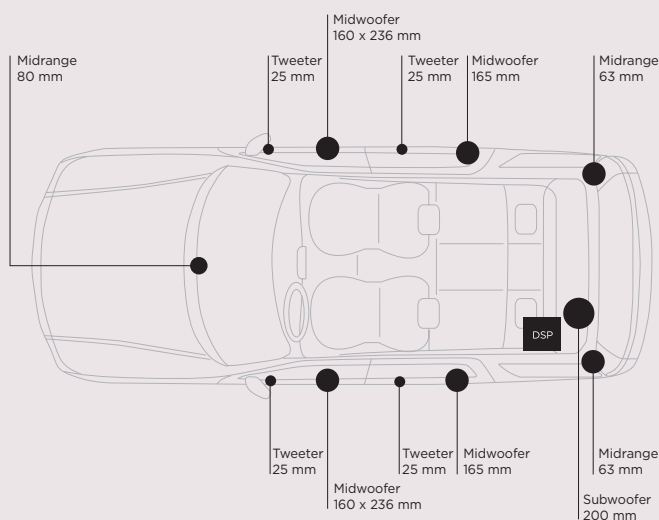

THE B&O SOUND SYSTEM IN THE 2022 FORD EXPLORER

MUSIC CAN TRANSFORM YOUR DAILY LIFE

The B&O Sound System delivers a premium audio experience that is unique in this vehicle segment. The rich and powerful sound provides listening pleasure for all passengers and complements the vehicle's dynamic, bold character.

PERFECT SOUND FOR EVERY DRIVE

During hundreds of tuning hours, the sound system is adjusted to support superior sound performance, regardless of the road ahead.

DESIGN THAT MOVES YOU

The iconic B&O brand is easily identifiable with a distinctive speaker grille design that blends seamlessly with the stylish interior of the Ford Explorer.

12-SPEAKER SYSTEM

TECHNICAL SPECIFICATIONS

Speakers

12 Speakers

Amplifier

780 Watts
10 ch A2B Amplifier
Digital Signal Processing (DSP)

DSP Features

Speed Adaptive Volume / Surround Sound / Power Manager

Tuning

The Ford Explorer has undergone static and dynamic sound tuning to ensure that the listening experience in a stationary state is maintained while driving, regardless of the conditions.

DESIGN SPECIFICATIONS

Design Theme

Linear Design

Design Elements

Powder-coated steel grilles with a linear hole pattern and pad printed B&O logo.