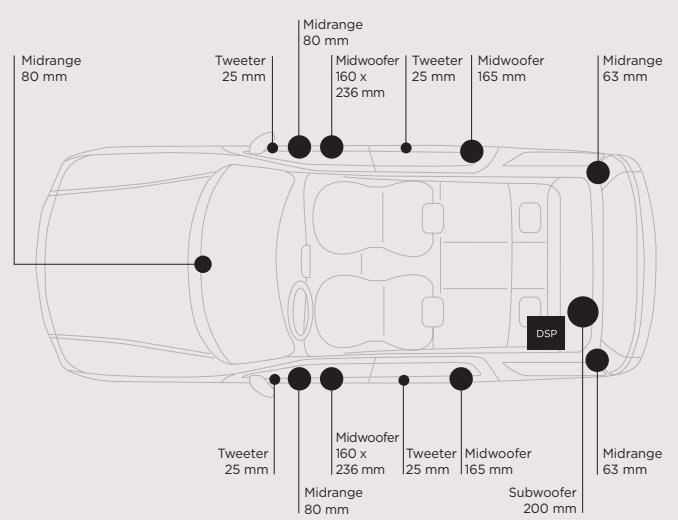

14-SPEAKER SYSTEM

Vehicle line drawing for reference only.

TECHNICAL SPECIFICATIONS

Speakers

14 Speakers

Amplifier

980 Watts
10 ch A2B Amplifier
Digital Signal Processing (DSP)

DSP Features

Speed Adaptive Volume / Surround Sound / Power Manager

Tuning

The Ford Explorer has undergone static and dynamic sound tuning to ensure that the listening experience in a stationary state is maintained while driving, regardless of the conditions.

DESIGN SPECIFICATIONS

Design Theme

Radiating Design

Design Elements

Laser-etched aluminum grilles with a radiating hole pattern and pad printed B&O logo.