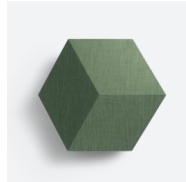

Purple Heart

Warm Taupe

Define Fabric by Kvadrat

Almond Beige
Define

Meadow Green
Define

Harvest Ochre
Define

Floral Coral Define

Grey Define

Dark Grey Define

Wood

Dark Oak