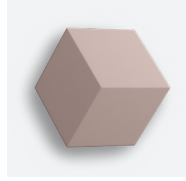

Other information

DESIGNER

Øivind Alexander Slaatto

Fabric

Black

Brazilian Clay

Wild Dove Grey

Parisian Blue