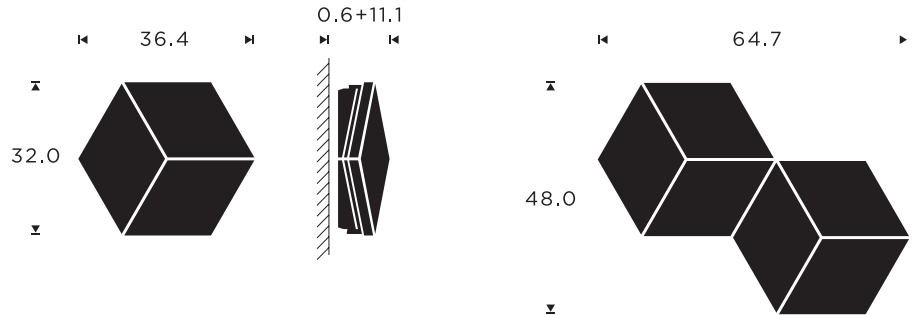

Product Dimensions

Basic

PRODUCT DIMENSIONS (W X H X D)

36.4 x 32.0 x 11.1 cm

WEIGHT

15 kg (8 tiles setup)

PLACEMENT

Wall