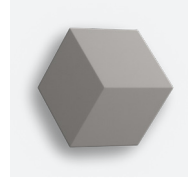

Other information

DESIGNER

Øivind Alexander Slaatto

Fabric

Black

Brazilian Clay

Wild Dove Grey

Parisian Blue