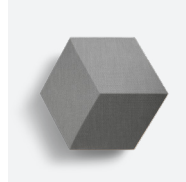

Purple Heart

Warm Taupe

Define Fabric by Kvadrat

Almond Beige
Define

Meadow Green
Define

Harvest Ochre
Define

Floral Coral Define

Grey Define