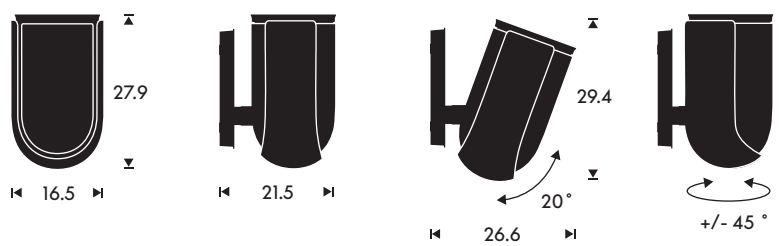

Measurements

TABLE STAND

FLOOR STAND

WALL BRACKET

CEILING BRACKET

Basic

PRODUCT DIMENSIONS

On a table or shelf:
16.5 W x 29 H x 17.2 D cm

On the floor:
30.0 W x 114.0 H x 30 D cm

Wall mounted:
16.5 W x 27.9 H x 21.5 D cm

On ceiling:
17 W x 36 H x 23.1 D cm

WEIGHT

Speaker only: 4.1 kg

RECOMMENDED ROOM SIZE

10 - 50 m²

MATERIALS