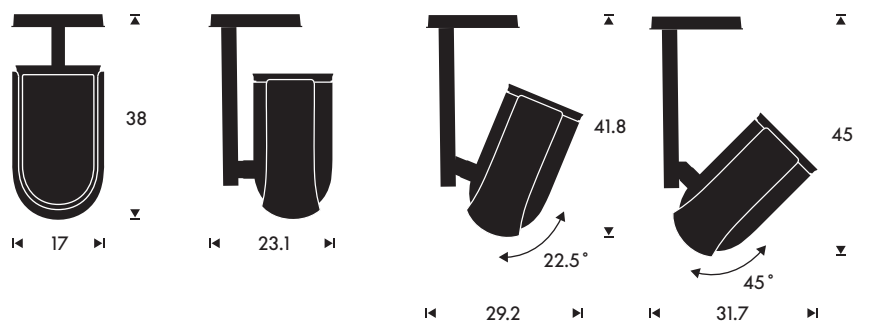

Measurements

TABLE STAND

FLOOR STAND

WALL BRACKET

CEILING BRACKET

Basic

PRODUCT DIMENSIONS

On a table or shelf:
16.5 W x 29 H x 17.2 D cm

On the floor:
30.0 W x 114.0 H x 30 D cm

Wall mounted:
16.5 W x 27.9 H x 21.5 D cm

On ceiling:
17 W x 36 H x 23.1 D cm

WEIGHT

Speaker only: 4.1 kg

RECOMMENDED ROOM SIZE

10 - 50 m²

MATERIALS