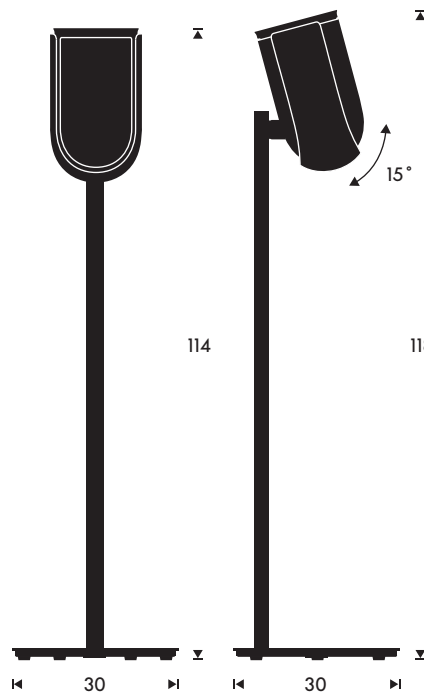

Measurements

TABLE STAND

FLOOR STAND

WALL BRACKET

CEILING BRACKET

Basic

PRODUCT DIMENSIONS

On a table or shelf:
16.5 W x 29 H x 17.2 D cm

On the floor:
30.0 W x 114.0 H x 30 D cm

Wall mounted:
16.5 W x 27.9 H x 21.5 D cm

On ceiling:
17 W x 36 H x 23.1 D cm

WEIGHT

Speaker only: 4.1 kg

RECOMMENDED ROOM SIZE

10 - 50 m²

MATERIALS