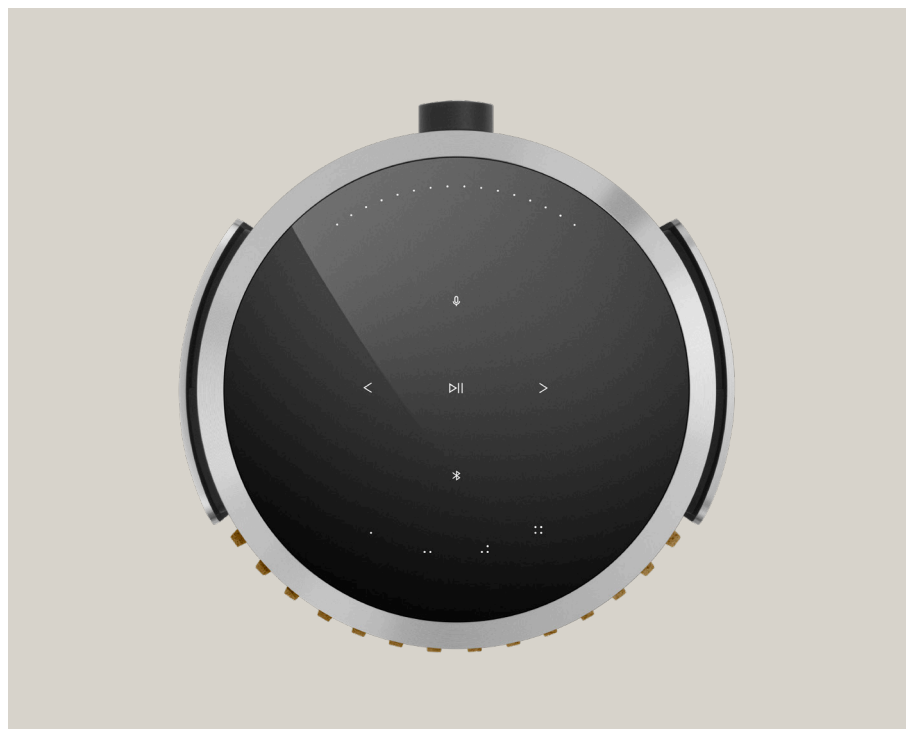

Fidelity from every angle

We've crafted three new speakers: a surround-sound powerhouse, a standalone masterpiece and a stirring stereo experience. The twist? They're all the same speaker.

Beolab 8 is the embodiment of versatility. Hear it shine on its own, sing in any set up and perform wherever you place it.

Why you'll love it

-  Groundbreaking, room-shaking sound.
-  High-resolution wireless streaming built in.
-  Maps your room for peak playback.
-  Plays anywhere. Table, floor, wall, it's your call.
-  Future-ready: swappable covers and upgradeable parts.

On the floor:
30.0 W x 114.0 H x 30 D cm

Wall mounted:
16.5 W x 27.9 H x 21.5 D cm

On ceiling:
17 W x 36 H x 23.1 D cm

WEIGHT

Speaker only: 4.1 kg

RECOMMENDED ROOM SIZE

10 - 50 m²

MATERIALS