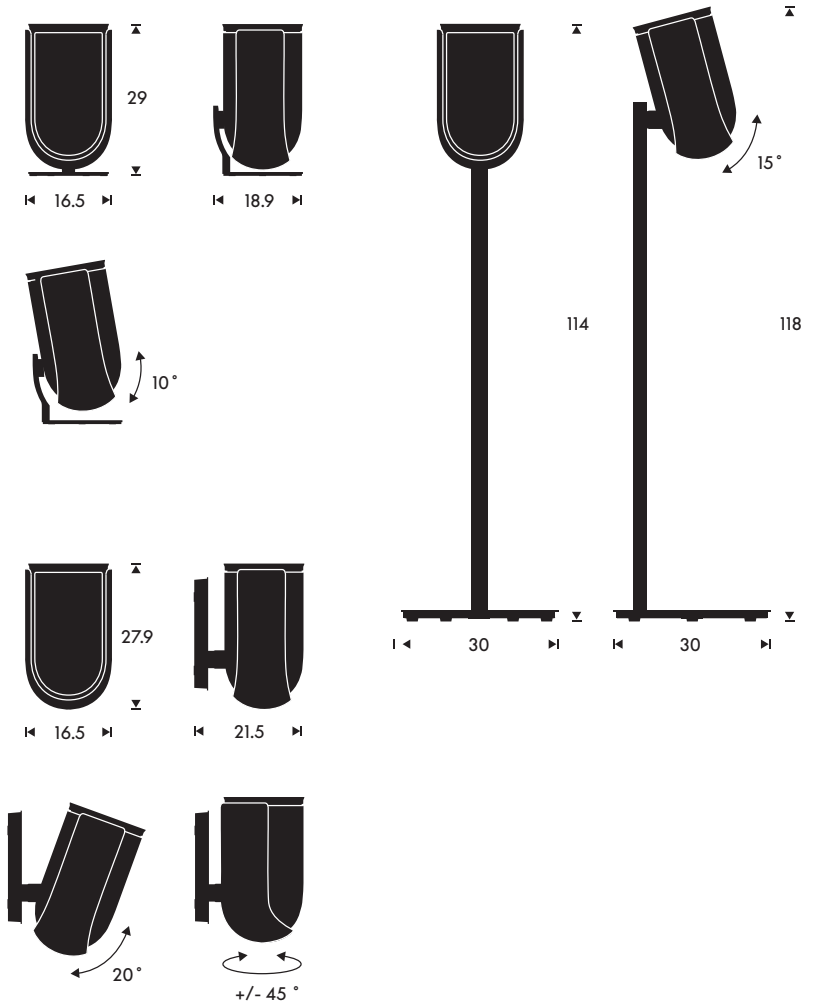

Measurements

Basic

PRODUCT DIMENSIONS

On a table or shelf:
16.5 W x 29 H x 18.9 D cm

On the floor:
30.0 W x 114.0 H x 30 D cm

Wall mounted:
16.5 W x 27.9 H x 21.5 D cm

WEIGHT
Speaker only: 4.1 kg

RECOMMENDED ROOM SIZE
10 - 50 m²