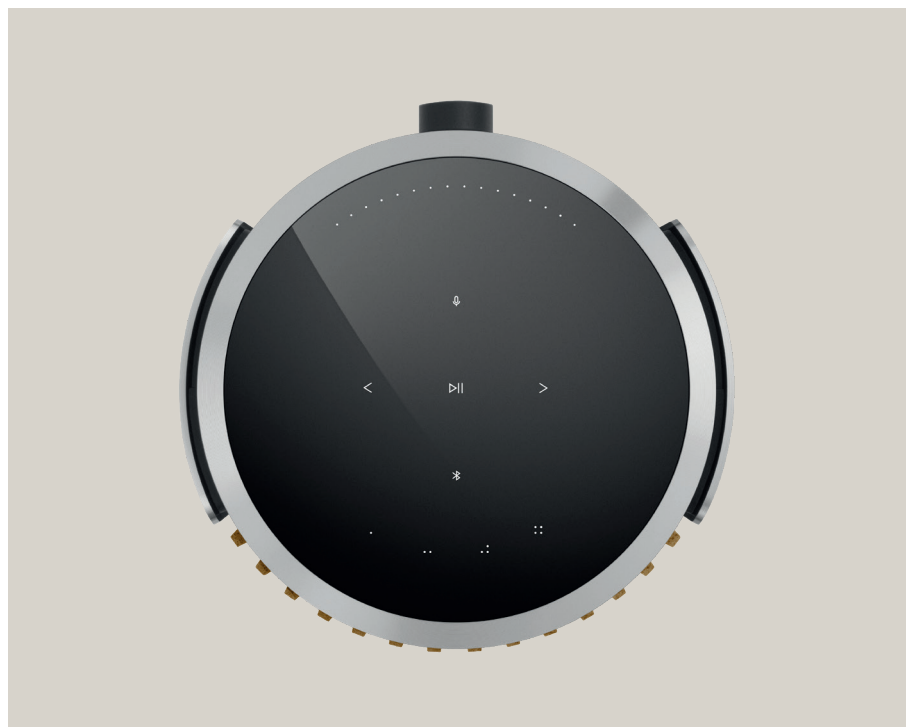

Fidelity from every angle

We've crafted three new speakers: a surround-sound powerhouse, a standalone masterpiece and a stirring stereo experience. The twist? They're all the same speaker.

Beolab 8 is the embodiment of versatility. Hear it shine on its own, sing in any set up and perform wherever you place it.

Why you'll love it

-  Groundbreaking, room-shaking sound.
-  High-resolution wireless streaming built in.
-  Maps your room for peak playback.
-  Plays anywhere. Table, floor, wall, it's your call.
-  Future-ready: swappable covers and upgradeable parts.

Measurements

Basic

PRODUCT DIMENSIONS

On a table or shelf:
16.5 W x 29 H x 18.9 D cm

On the floor:
30.0 W x 114.0 H x 30 D cm

Wall mounted:
16.5 W x 27.9 H x 21.5 D cm

WEIGHT
Speaker only: 4.1 kg

RECOMMENDED ROOM SIZE
10 - 50 m²