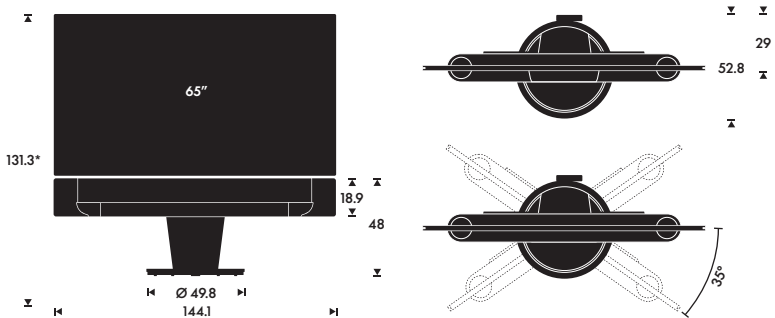

The maximum turning angle is +/- 35 degrees. It requires 14 cm distance from wall.

If the rear part of the floor stand is placed against the wall, the screen can be turned: +/-18 degrees.

Product Dimensions

TABLE STAND

MOTORISED FLOOR STAND

MOTORISED WALL BRACKET

*Height depends on TV model

Basic

BEOVISION THEATRE 77"

PLACEMENT OPTIONS

- Table stand
- Motorised floor stand