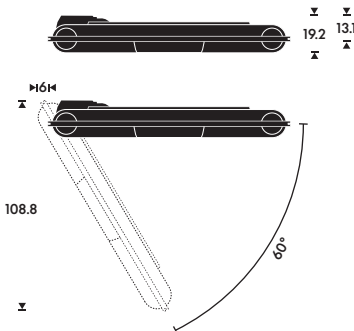

TABLE STAND

MOTORISED FLOOR STAND

MOTORISED WALL BRACKET

HINGE ON THE LEFT OR RIGHT SIDE

**Height depends on TV model*

Basic

BEOVISION THEATRE 65"

PLACEMENT OPTIONS