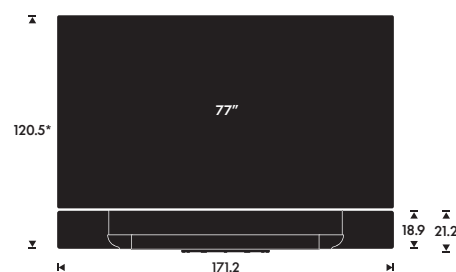

Basic

BEOVISION THEATRE 77"

PLACEMENT OPTIONS

- Table stand
- Motorised floor stand

WEIGHT

Table stand incl LG G3 TV:
66 kg

Motorised floor stand incl. LG G3 TV:
87 kg

MOTORISED FLOOR STAND

The maximum turning angle is +/- 35 degrees. It requires 22 cm distance from wall.

If the rear part of the floor stand is placed against the wall, the screen can be turned: +/-15 degrees.

Product Dimensions

TABLE STAND