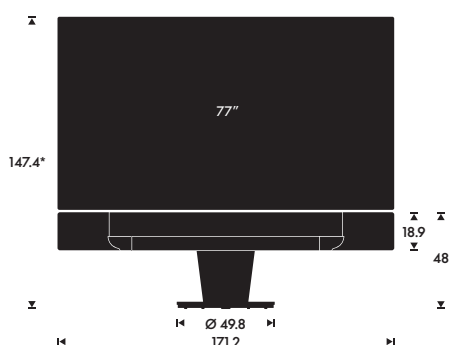

MOTORISED FLOOR STAND

*Height depends on TV model