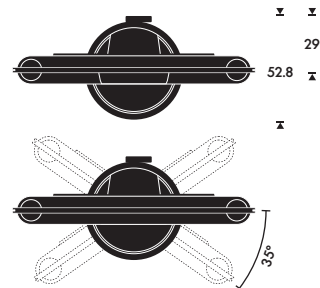

The maximum turning angle is +/- 35 degrees. It requires 9 cm distance from wall.

If the rear part of the floor stand is placed against the wall, the screen can be turned: +/-18 degrees.

Product Dimensions

TABLE STAND

MOTORISED FLOOR STAND

MOTORISED WALL BRACKET

HINGE ON THE LEFT OR RIGHT SIDE

**Height depends on TV model*

Basic

BEOVISION THEATRE 65"

PLACEMENT OPTIONS