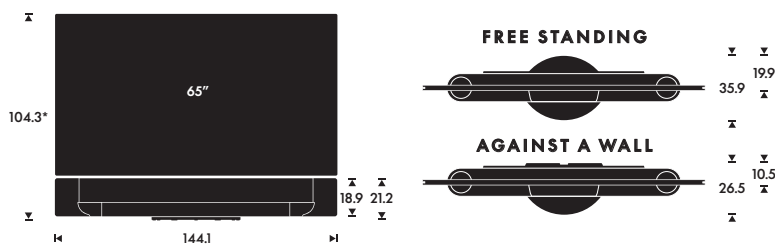

Basic

BEOVISION THEATRE 65"

PLACEMENT OPTIONS

- Table stand
- Motorised floor stand
- Motorised wall bracket

WEIGHT

Table stand incl LG G3 TV:
53 kg

Motorised floor stand incl. LG G3 TV:
73 kg

Motorised wall bracket incl. LG G3 TV:
68 kg

MOTORISED FLOOR STAND

The maximum turning angle is +/- 35 degrees. It requires 14 cm distance from wall.

If the rear part of the floor stand is placed against the wall, the screen can be turned: +/-18 degrees.

Product Dimensions

TABLE STAND