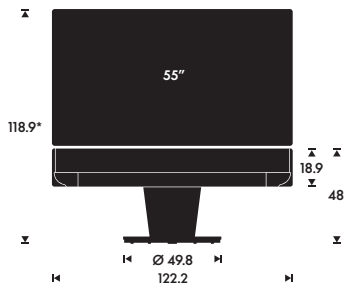

- Table stand
- Motorised floor stand
- Motorised wall bracket

WEIGHT

Table stand incl LG G3 TV:
49 kg

Motorised floor stand incl. LG G3 TV:
69 kg

Motorised wall bracket incl. LG G3 TV:
62 kg

MOTORISED FLOOR STAND

TABLE STAND

MOTORISED FLOOR STAND

MOTORISED WALL BRACKET

HINGE ON THE LEFT OR RIGHT SIDE

**Height depends on TV model*

Basic

BEOVISION THEATRE 65"

PLACEMENT OPTIONS