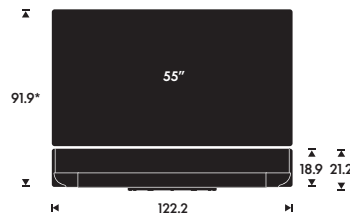

Basic

BEOVISION THEATRE 55"

PLACEMENT OPTIONS

- Table stand
- Motorised floor stand
- Motorised wall bracket

WEIGHT

Table stand incl LG G3 TV:
49 kg

Motorised floor stand incl. LG G3 TV:
69 kg

Motorised wall bracket incl. LG G3 TV:
62 kg

MOTORISED FLOOR STAND

The maximum turning angle is +/- 35 degrees. It requires 9 cm distance from wall.

If the rear part of the floor stand is placed against the wall, the screen can be turned: +/-18 degrees.

Product Dimensions

TABLE STAND