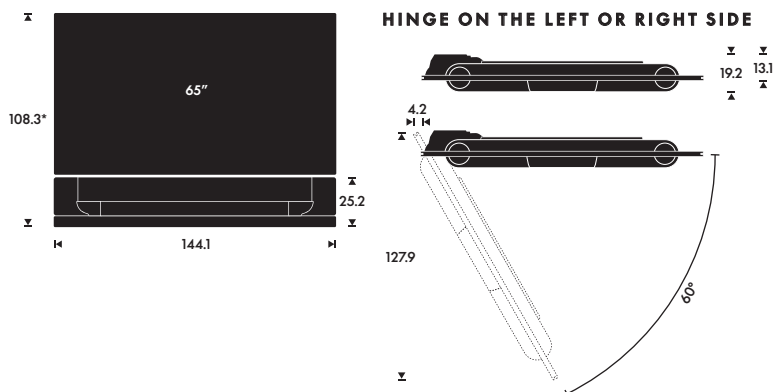

- Table stand
- Motorised floor stand
- Motorised wall bracket

WEIGHT

Table stand incl LG G3 TV:
53 kg

Motorised floor stand incl. LG G3 TV:
73 kg

Motorised wall bracket incl. LG G3 TV:
68 kg

MOTORISED FLOOR STAND

The maximum turning angle is +/- 35 degrees. It requires 14 cm distance from wall.

If the rear part of the floor stand is placed against the wall, the screen can be turned: +/-18 degrees.

Product Dimensions

TABLE STAND

MOTORISED FLOOR STAND

MOTORISED WALL BRACKET

*Height depends on TV model

Basic

BEOVISION THEATRE 77"

PLACEMENT OPTIONS

- Table stand
- Motorised floor stand