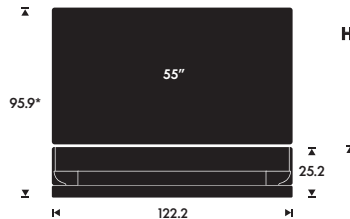

- Table stand
- Motorised floor stand
- Motorised wall bracket

WEIGHT

Table stand incl LG G3 TV:
49 kg

Motorised floor stand incl. LG G3 TV:
69 kg

Motorised wall bracket incl. LG G3 TV:
62 kg

MOTORISED FLOOR STAND

TABLE STAND

MOTORISED FLOOR STAND

MOTORISED WALL BRACKET

HINGE ON THE LEFT OR RIGHT SIDE

**Height depends on TV model*

Basic

BEOVISION THEATRE 65"

PLACEMENT OPTIONS