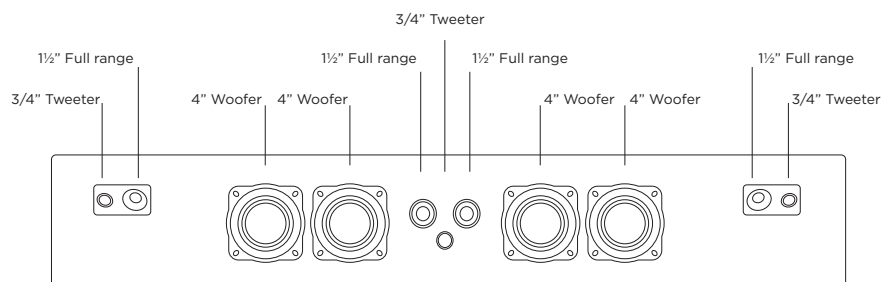

11 Speaker drivers

Multiroom

Apple AirPlay
Google Cast
Beolink Multiroom support including
Touch to Join

Features

3 -channel stereo sound system Dolby Atmos
Dolby TrueHD
Apple AirPlay
Google Cast
Bluetooth 4.2
QPlay 2.0
Deezer
Audio playback via analogue Line-in
Bang & Olufsen Radio

Local buttons

Volume up/down - step forward/
previous - Touch to Join/Preset -
Bluetooth pairing

Remote Control

3rd party TV remote (volume - mute -
on - standby), control commands via
HDMI ARC
Beoremove One BT with LG OLED TVs
(from LG C9 and GX and onwards)
Bang & Olufsen app