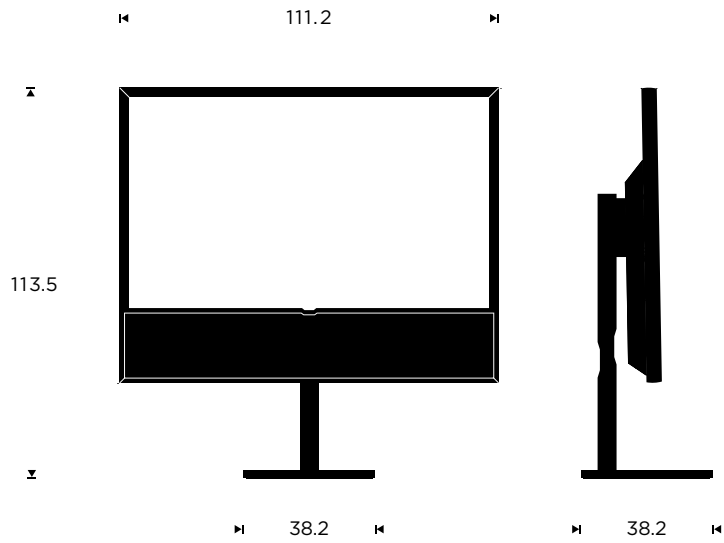

**Sound performance based on the industry award winning Beosound Stage technology.*

10.2020V01

MEASUREMENTS

Floorstand

Wall mounted

Tablestand - *to be updated*

BASIC

Placement

- Manual Floorstand with right/left turn (180°)
- Wall bracket with right/left turn (40°)
- Table Stand

Weight

- 49 kg (Including Manual Floorstand)
- 38 kg (Wall mounted)
- *Weight including Table Stand is to be updated*