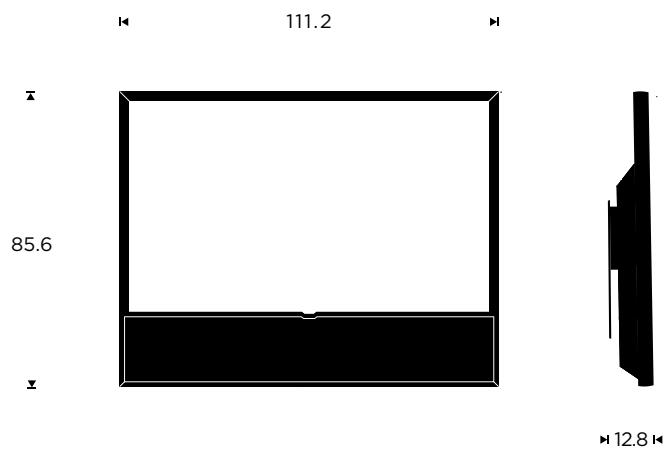

**Sound performance based on the industry award winning Beosound Stage technology.*

10.2020V01

MEASUREMENTS

Floorstand

Wall mounted

Tablestand - *to be updated*

BASIC

Placement