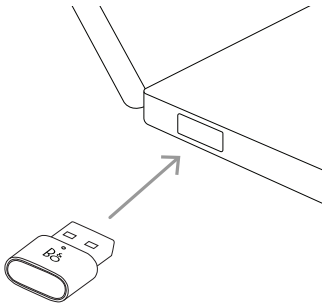

DOWNLOAD THE BANG & OLUFSEN APP

Bang & Olufsen

on.beo.com/app

I. INSERT INTO COMPUTER

II. INSERT EARPONES

III. PAIRED

IV. SET UP IN THE BANG & OUFSEN APP

Product settings, feature and software updates