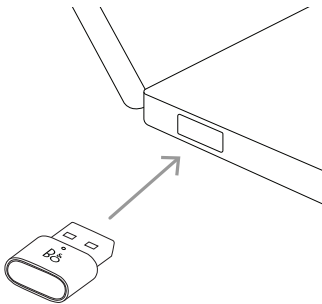

Wait until LED turns off

3.

 Press and hold (5 secs)

CHARGING

UPDATE SOFTWARE USING COMPUTER

To update software, visit [https:// update.bang-olufsen.com](https://update.bang-olufsen.com)

UPDATE SOFTWARE USING COMPUTER