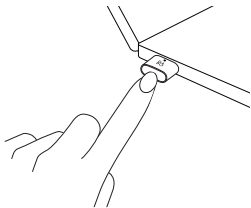

DONGLE PAIRING

1.

2.

Press and hold (5 secs)