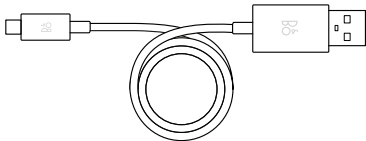

BOX OVERVIEW

Silicone

Comply™