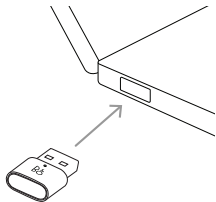

DONGLE PAIRING

1.