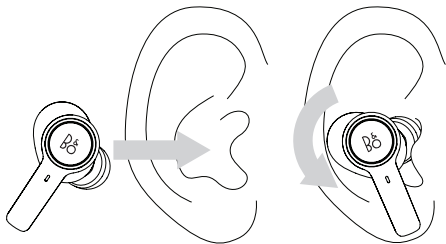

DOWNLOAD THE BANG & OLUFSEN APP

Bang & Olufsen

on.beo.com/app

I. INSERT INTO COMPUTER

II. INSERT EARPONES

III. PAIRED

IV. SET UP IN THE BANG & OUFSEN APP

Product settings, feature and software updates