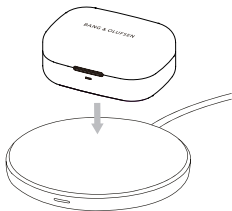

DONGLE PAIRING

1.

2.

 Press and hold (5 secs)

BLUETOOTH PAIRING

WITH ANOTHER DEVICE

1.

2.

Wait until LED turns off

3.

 Press and hold (5 secs)

CHARGING

UPDATE SOFTWARE USING COMPUTER

To update software, visit [https:// update.bang-olufsen.com](https://update.bang-olufsen.com)

UPDATE SOFTWARE USING COMPUTER