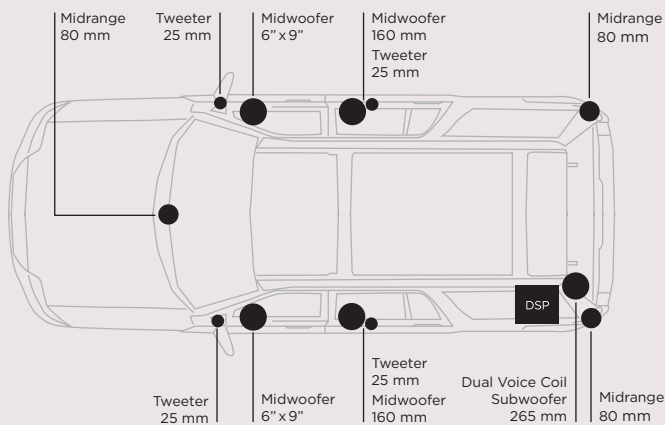

B&O SOUND SYSTEM - 12 SPEAKERS

B&O UNLEASHED SOUND SYSTEM - 22 SPEAKERS

Vehicle line drawings for reference only.

SPECIFICATIONS

Speakers

12 speakers

System Specifications

680 Watts
10 ch system
Digital Signal Processing (DSP)