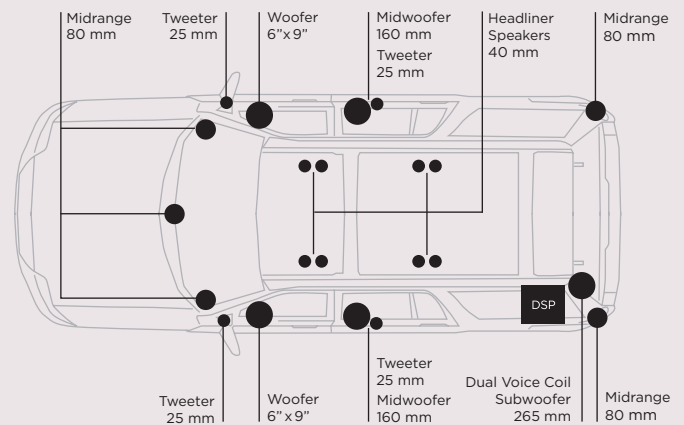

B&O UNLEASHED SOUND SYSTEM - 22 SPEAKERS

Vehicle line drawings for reference only.

SPECIFICATIONS

Speakers

12 speakers

System Specifications

680 Watts
10 ch system
Digital Signal Processing (DSP)

DSP Features

Speed Adaptive Volume | Surround Sound | Power Manager

Tuning

Static and dynamic sound tuning for both long and short wheel base ensure that the listening experience in a stationary vehicle is maintained while driving.

Design Elements

Derived from the iconic product design of the Bang & Olufsen home products.

Anodized aluminum badges engraved with the B&O logo.

The radiating hole pattern supports the acoustic transparency.

SPECIFICATIONS

Speakers

22 speakers

System Specifications

1,080 Watts
14 ch system
Digital Signal Processing (DSP)

DSP Features

Speed Adaptive Volume | Surround Sound | Power Manager

Tuning

The system has undergone hundreds of hours of acoustic testing. Static and dynamic tuning ensures that whatever the driving conditions, the Ford Expedition sounds as incredible on the road as it does standing still.

Design Elements

Derived from the iconic product design of the Bang & Olufsen home products.

Anodized aluminum badges engraved with the B&O logo elegantly identify the B&O Unleashed Sound System.

The radiating hole pattern supports the acoustic transparency.

Holes at the edge of the speaker grilles gradually decrease in size in order to blend in seamlessly.