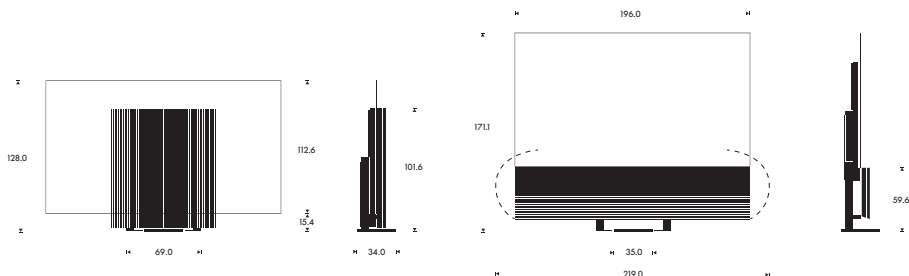

Basic

**BEOVISION HARMONY
WITH A 88" SCREEN**

PLACEMENT OPTIONS

- Floor stand
- Motorised floor stand

WEIGHT

Bang & Olufsen Sound center
incl. speaker cover: 90.7 kg
LG 88" Z model OLED TV: 54.9 kg
Motorised floor stand: 20.7 kg
Floor stand: 10 kg

MOTORISED FLOOR STAND

The maximum turning angle is
+/- 35 degrees. It requires 38 cm
distance from wall.

If the rear part of the floor stand is placed
10 cm from the wall, the screen can be
turned: +/-16 degrees.

Product Dimensions

FLOOR STAND