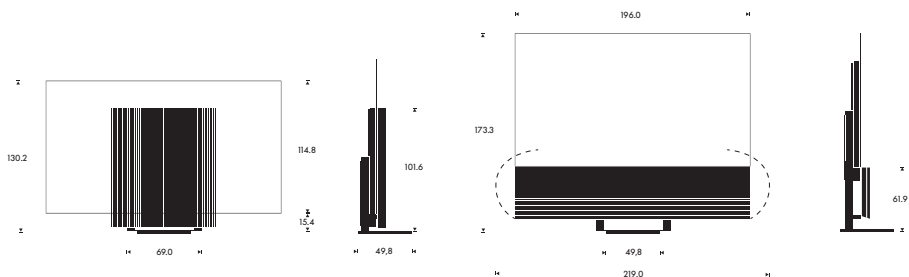

**Product Dimensions**

**FLOOR STAND**

**MOTORISED FLOOR STAND**

**Basic**

**BEOVISION HARMONY  
WITH A 97" SCREEN**

**PLACEMENT OPTIONS**

- Floor stand
- Motorised floor stand

**MOTORISED FLOOR STAND**