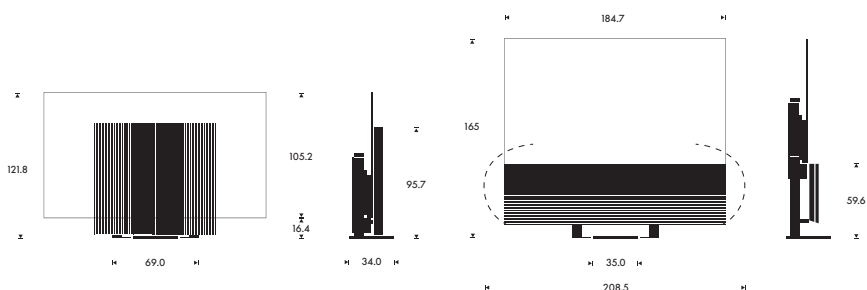

Basic

**BEOVISION HARMONY
WITH A 83" SCREEN**

PLACEMENT OPTIONS

- Floor stand
- Motorised floor stand
- Wall bracket

WEIGHT

Bang & Olufsen Sound center
incl. speaker cover: 76.4 kg
LG 83" G model OLED TV: 40.9 kg
Motorised floor stand: 20.7 kg
Floor stand: 10 kg
Wall bracket: 2 kg

MOTORISED FLOOR STAND

The maximum turning angle is
+/- 35 degrees. It requires 32 cm
distance from wall.

If the rear part of the floor stand is placed
10 cm from the wall, the screen can be
turned: +/-19 degrees.

Product Dimensions

FLOOR STAND