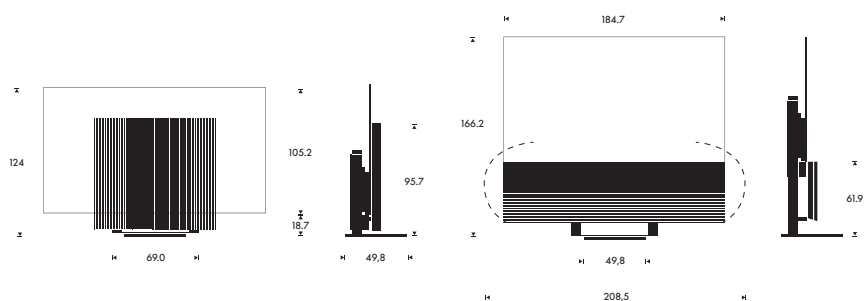

MOTORISED FLOOR STAND