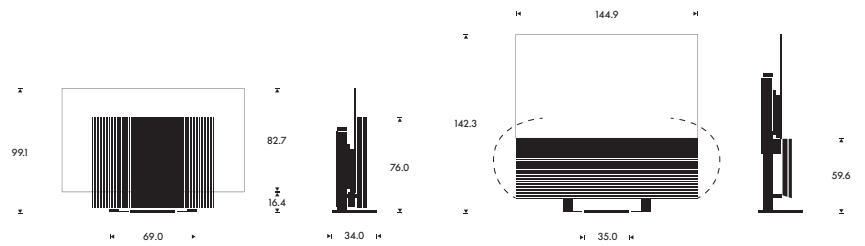

Basic

**BEOVISION HARMONY
WITH A 65" SCREEN**

PLACEMENT OPTIONS

- Floor stand
- Motorised floor stand
- Wall bracket

WEIGHT

Bang & Olufsen Sound center
incl. speaker cover: 71.8 kg
LG 65" G model OLED TV: 22.8 kg
Motorised floor stand: 20.7 kg
Floor stand: 10 kg
Wall bracket: 2 kg

MOTORISED FLOOR STAND

The maximum turning angle is
+/- 35 degrees. It requires 20 cm
distance from wall.

If the rear part of the floor stand is placed
10 cm from the wall, the screen can be
turned: +/-26 degrees.

Product Dimensions

FLOOR STAND