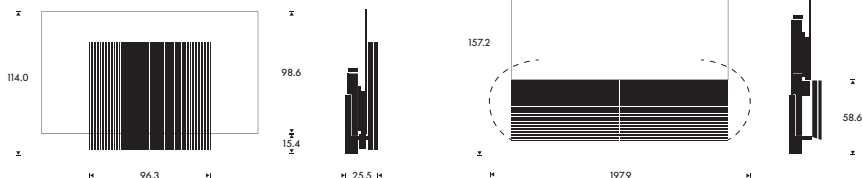

WALL BRACKET