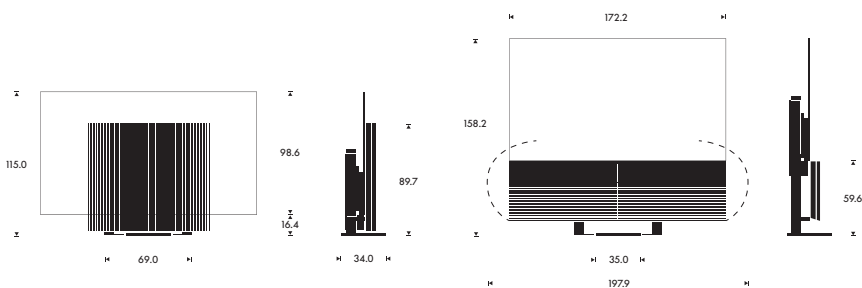

Basic

**BEOVISION HARMONY
WITH A 77" SCREEN**

PLACEMENT OPTIONS

- Floor stand
- Motorised floor stand
- Wall bracket

WEIGHT

Bang & Olufsen Sound center
incl. speaker cover: 75.3 kg
LG 77" G model OLED TV: 35.1 kg
Motorised floor stand: 20.7 kg
Floor stand: 10 kg
Wall bracket: 2 kg

MOTORISED FLOOR STAND

The maximum turning angle is
+/- 35 degrees. It requires 28 cm
distance from wall.

If the rear part of the floor stand is placed
10 cm from the wall, the screen can be
turned: +/-21 degrees.

Product Dimensions

FLOOR STAND