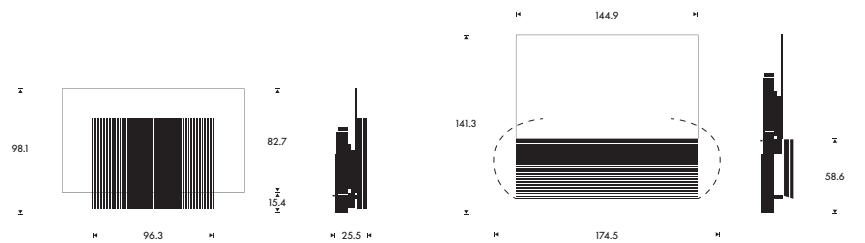

**Product Dimensions**

**FLOOR STAND**

**MOTORISED FLOOR STAND**

**WALL BRACKET**

**Basic**

**BEOVISION HARMONY  
WITH A 77" SCREEN**

**PLACEMENT OPTIONS**

- Floor stand
- Motorised floor stand
- Wall bracket