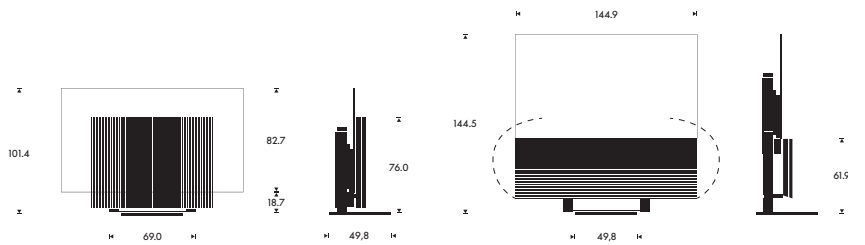

09.2024V09

**Basic**

**BEOVISION HARMONY  
WITH A 65" SCREEN**

**PLACEMENT OPTIONS**

- Floor stand
- Motorised floor stand
- Wall bracket

**WEIGHT**

Bang & Olufsen Sound center  
incl. speaker cover: 71.8 kg  
LG 65" G model OLED TV: 22.8 kg  
Motorised floor stand: 20.7 kg  
Floor stand: 10 kg  
Wall bracket: 2 kg

**Product Dimensions**

**FLOOR STAND**

**MOTORISED FLOOR STAND**

**WALL BRACKET**

**Basic**

**BEOVISION HARMONY  
WITH A 77" SCREEN**

**PLACEMENT OPTIONS**

- Floor stand
- Motorised floor stand
- Wall bracket