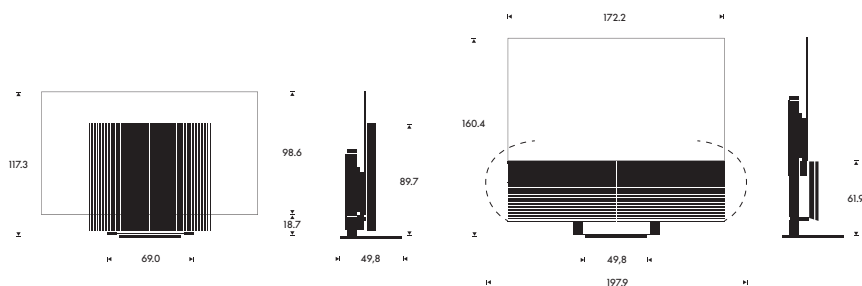

MOTORISED FLOOR STAND