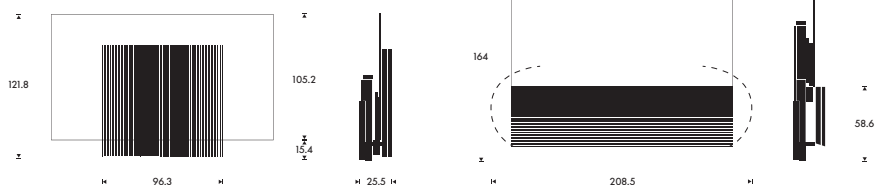

WALL BRACKET