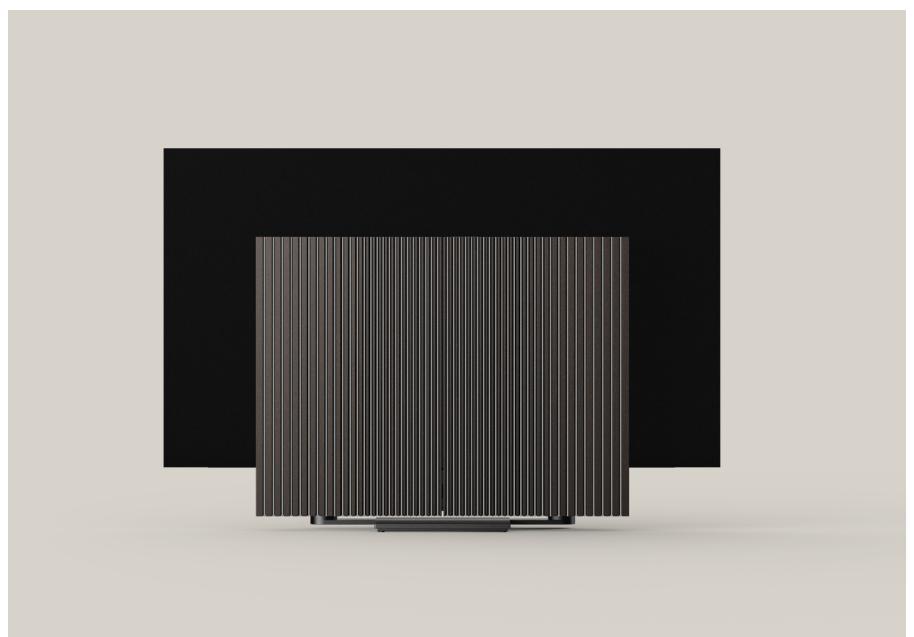

## Let the show begin.

Beovision Harmony is designed for the ultimate cinematic and immersive audio-visual experience. With a new and exciting take on the TV cabinet concept, Beovision Harmony is capable of transforming itself from an elegant piece of furniture while not in use into an unrivalled centre of entertainment. Watch the magic unfold.

### Why you'll love it

- 
 Exceptional Bang & Olufsen sound paired with the best OLED picture performance
- 
 Striking design combined with magically choreographed movement
- 
 Combining wood, fabric and aluminium with meticulous attention to details
- 
 Ease-of-use at its heart
- 
 Built for multiroom music experiences

09.2024V09

**Basic**

**BEOVISION HARMONY  
WITH A 65" SCREEN**

**PLACEMENT OPTIONS**

- Floor stand
- Motorised floor stand
- Wall bracket

**WEIGHT**

Bang & Olufsen Sound center  
incl. speaker cover: 71.8 kg  
LG 65" G model OLED TV: 22.8 kg  
Motorised floor stand: 20.7 kg  
Floor stand: 10 kg  
Wall bracket: 2 kg