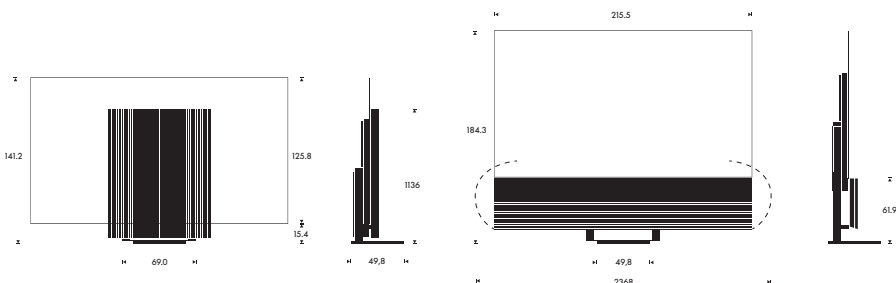

MOTORISED FLOOR STAND