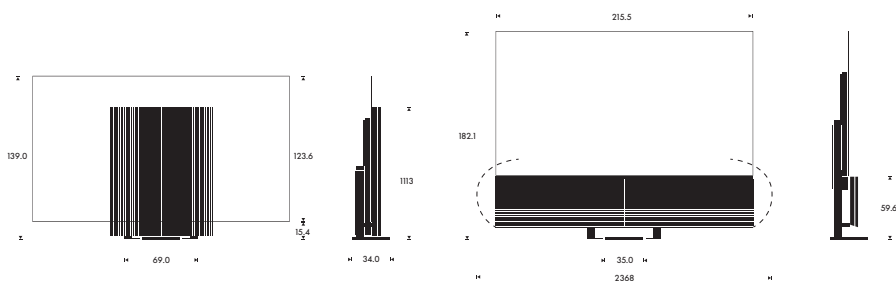

Basic

**BEOVISION HARMONY
WITH A 97" SCREEN**

PLACEMENT OPTIONS

- Floor stand
- Motorised floor stand

MOTORISED FLOOR STAND

The maximum turning angle is +/- 35 degrees. It requires 42 cm distance from wall.

WEIGHT

Bang & Olufsen Sound center
incl. speaker cover: 83.1 kg
LG 97" G model OLED TV: 57.0 kg
Motorised floor stand: 20.7 kg
Floor stand: 10 kg

If the rear part of the floor stand is placed 10 cm from the wall, the screen can be turned: +/-15 degrees

Product Dimensions

FLOOR STAND