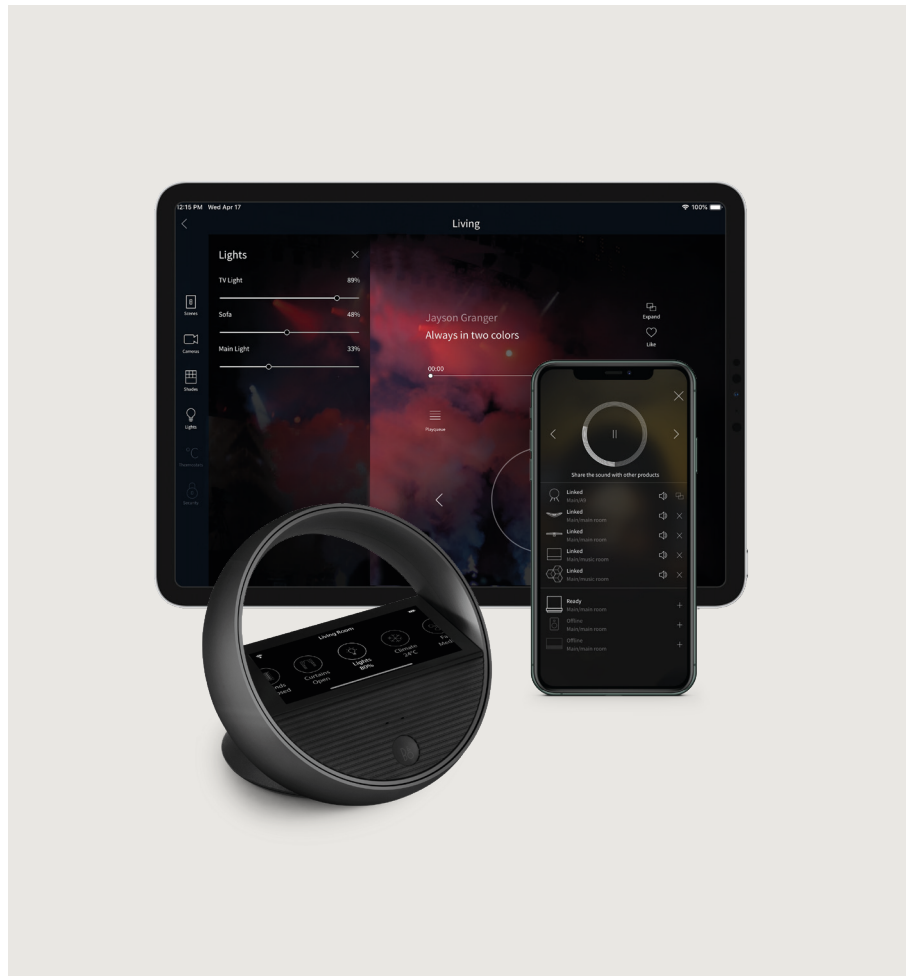

Beolving Intelligence is an innovative smart home hub that enhances the way you live, allowing you to control your entire home the Bang & Olufsen way: simple, elegant, intuitive.

Beolving Intelligence is a small box designed to be hidden away, working its magic behind the scenes. It can be mounted on the wall or placed in a media cabinet. Featuring a simple connection panel, Beolving Intelligence is easy to set up, and is powered via a USB-C power supply (included) or using Power over Ethernet (adaptor needed).

Beolving Intelligence provides you with a scalable solution that can be personalized to meet the specific needs of your home. Out of the box, Beolving Intelligence comes in Essential mode, allowing for easy configuration and simple control of your connected home. For more advanced home automation needs, upgrade to Beolving Intelligence Pro with a one-time paid license, and experience a sophisticated and fully immersive smart home solution.

Basic

PRODUCT DIMENSIONS

120 W x 33,45 H x 120 D mm

WEIGHT

150 grams

INCLUDED IN THE BOX

- BeoLiving Intelligence Hardware
- USB-C Power supply incl. plugs for EU, NA, UK/HK, AU
- Bracket for wall mounting
- Network cable
- Quick Start Guide
- Warranty information

Other information

VOICE ASSISTANT

Beoliving Intelligence is compatible with Google Assistant, Amazon Alexa and even integrates with Siri through Apple Shortcuts, allowing you to control your entire home just by using your voice. Lower the shades, dim the lights, adjust the temperature, or turn on your favorite music. To get started, just say, "Alexa", "Okay Google" or "Hey Siri" followed by a simple command.