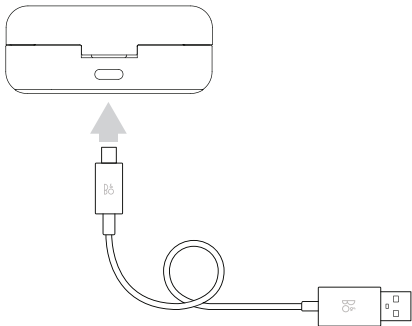

2.

Wait until LED turns off

3.

● Long press (5 secs)

CHARGING

BOX OVERVIEW

Silicone

Comply™