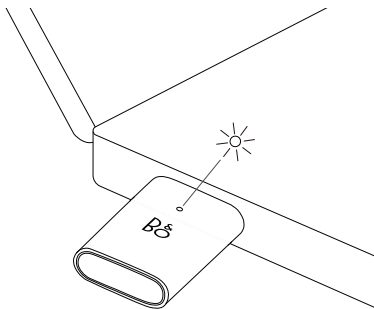

DOWNLOAD THE BANG & OLUFSEN APP

Bang & Olufsen

on.beo.com/app

I. INSERT INTO COMPUTER

II. OPEN CASE FOR AUTOMATIC PAIRING

III. AUTOMATIC PAIRING

IV. SET UP IN THE BANG & OLUFSEN APP

INSERT EARPHONES