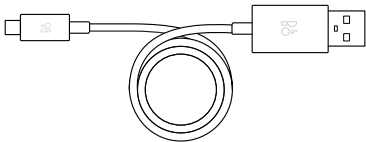

2.

Wait until LED turns off

3.

● Long press (5 secs)

CHARGING

BOX OVERVIEW

Silicone

Comply™