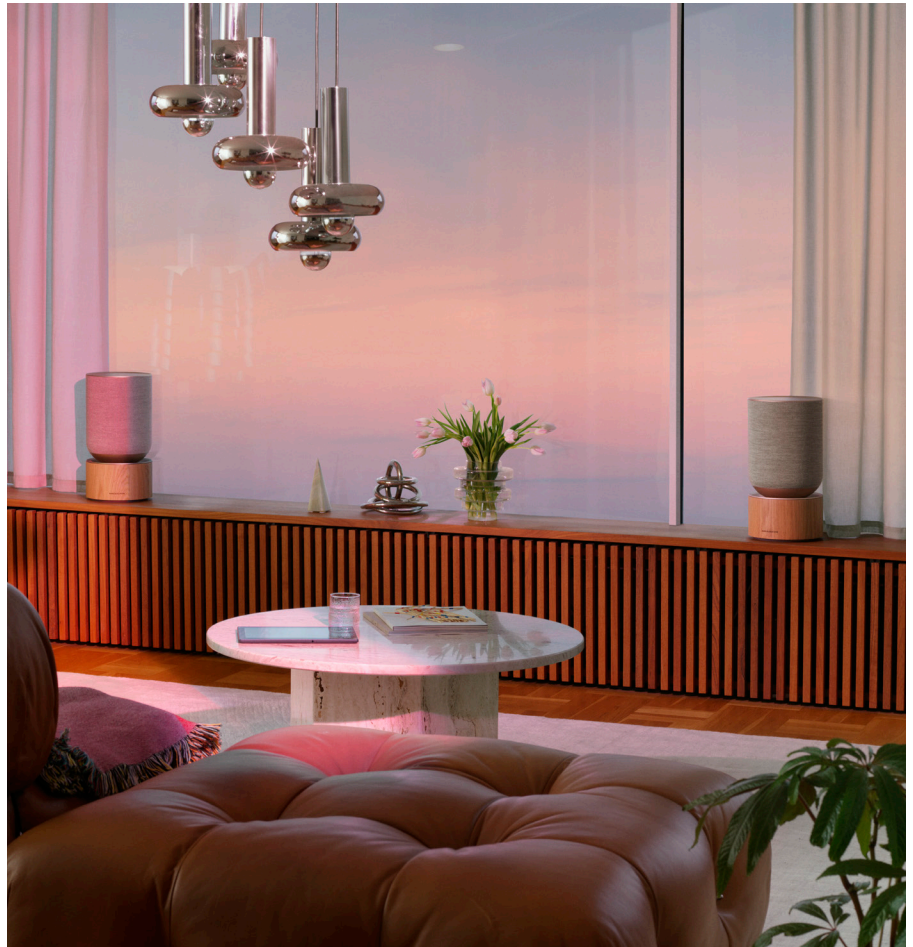

Beauty from every angle

A minimalist speaker that maximises your music experience: Beosound Balance is an award-winner for a reason. The simplicity of its design, rooted in Scandinavian minimalism, contrasts strongly with its raw, high-performing sound. It plays out your favourite music in every direction, in any room.

Built-in proximity sensors welcome you by lighting up the controls when you're close by, otherwise leaving only the sleek aluminium surface visible.

Why you'll love it

-  Minimal design
-  Adaptive sound
-  Natural materials
-  Part of Connected Speakers