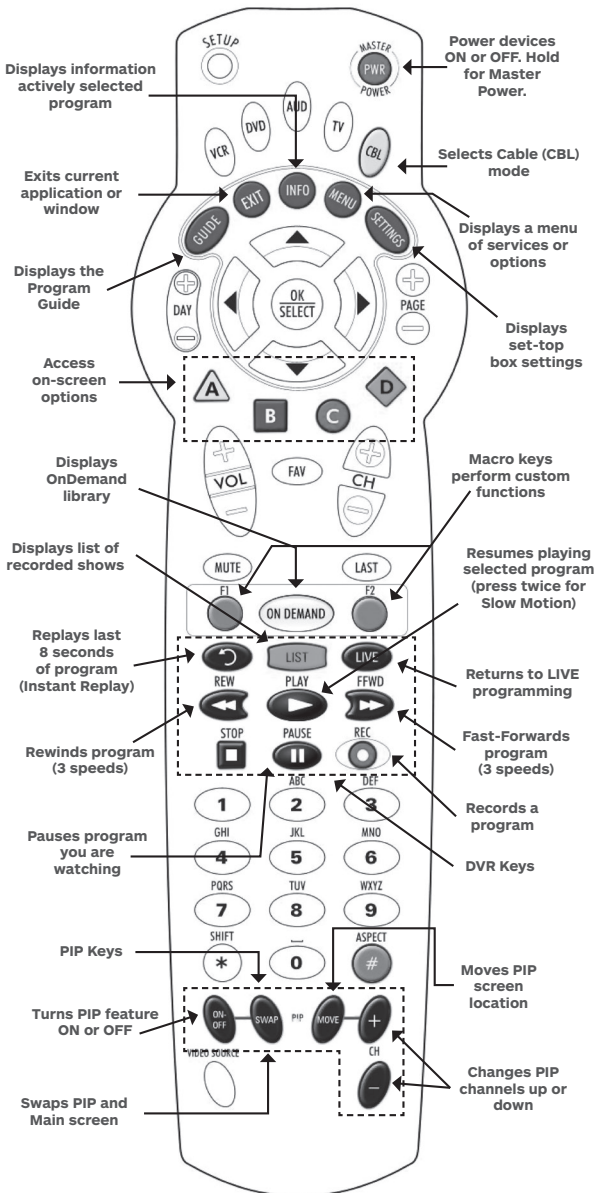

quick reference guide for cable

remote control guide

NOTE: Your remote control must be in the Cable mode (CBL) in order to access these features.

channel lineups

Multiple cable packages are available to meet your needs. Visit the Channel Lineups section under the Support tab on **wowway.com** to view channel lineups available in your area. You may select which package(s) you'd like to research and you can sort the lineups numerically or alphabetically.

digital video recorder (DVR)

- Control Live TV
- Instant Replay
- Return to Live TV
- SWAP Between Two Programs
- Using Parental Locks With DVR
- One Touch Record
- Manually Schedule a Recording
- Record Two Programs at Once

high definition television (HDTV)

The sharpest picture, the clearest sound — experience everything your new HDTV has to give with WOW! HDTV programming. An HD television, digital cable service, and a WOW! HD receiver are required.

interactive program guide (IPG)

The on-screen Interactive Program Guide (IPG) is the quick and easy way to find out what's on.

WOW! OnDemand*

Relax with WOW! OnDemand TV programming that's ready to watch at any time. Go to **wowway.com/products/tv** and click the OnDemand tab for more information.