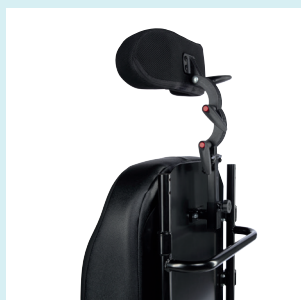

The seat frame allows tilting from -5° to 30° , while the back support can be adjusted continuously from 92° to 128° .

Ergonomic seat cushion and back support set a new standard for comfort. The elevating leg supports flexibly cater to individual needs. Additional features are adjustable head support, adjustable arm support, a pelvic belt for safety and proper positioning, and two anti-tippers for maximum safety during use. It is easy to operate, both for users and caregivers.

Tilting via gas spring from -5° to 30° is a standard feature for the Start Multi. Release with hand lever.

Adjustable Back Recline

Back recline continuously adjustable via gas spring from 92° to 128°. Easy release with hand lever.

Elevating Leg Supports

Five predefined positions of elevating leg support for symmetrical positioning. The new leg support is easy to release & adjust.

Head support

Head pads with high-resilience foam and breathable cover. Articulated mounting kit for height and depth adjustments.

Height adjustable arm support

The arm support is height-adjustable, easily adjusted by pressing the side button, and the injected foam cushion can be adjusted to different depths.

Other features:

- Abductor
- Anti-tipper
- Adjustable foot plate
- Telescopic push handles
- Wipeable seat and back cushion cover
- Adjustable center of gravity (different positions for the rear wheel)
- Adjustable caster wheel