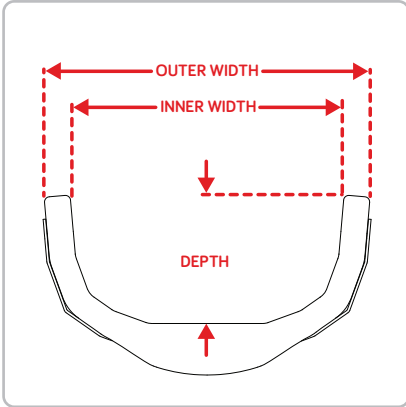

DEEP LO

ACTIVE MID

DEEP MID

SIZING TABLE - ACTIVE LO

ZYGO SIZE	OUTER WIDTH	HEIGHT	DEPTH	LATERAL HEIGHT
12" X 7"	10.7"	7.8"	2"	7"
14" X 8"	12.7"	8.6"	2.3"	7.5"
16" X 9"	14.7"	9.8"	2.6"	8.4"
18" X 9"	16.7"	10.3"	2.8"	8.9"
20" X 11"	18.7"	11.5"	3.3"	9.9"

SIZING TABLE - ACTIVE MID

ZYGO SIZE	OUTER WIDTH	INNER WIDTH	HEIGHT	DEPTH	LATERAL HEIGHT	LATERAL POSITION
10" X 9"	8.8"	N/A	9"	1.4"	4.3"	2.3"
10" X 11"	8.8"	N/A	11"	1.4"	4"	2.8"
12" X 10"	10.7"	N/A	10"	1.8"	4.8"	2.5"
12" X 12"	10.7"	N/A	11.5"	1.8"	4.9"	3.1"
12" X 13"	10.7"	N/A	12.5"	1.8"	5.3"	3.1"
14" X 13"	13.5"	N/A	13"	2.2"	6.6"	2.9"
14" X 15"	13.5"	N/A	15"	2.2"	6.1"	3.6"
14" X 16"	13.5"	N/A	16"	2.2"	6.1"	3.8"
16" X 14"	15.3"	N/A	14"	2.6"	7"	3.1"
16" X 16"	15.3"	N/A	16"	2.6"	6.3"	3.6"
16" X 17"	15.3"	N/A	17"	2.6"	7.2"	3.4"
18" X 15"	17.2"	N/A	14.5"	2.9"	7"	3.3"
18" X 17"	17.2"	N/A	16.5"	2.9"	6.6"	3.6"
18" X 18"	17.2"	N/A	18"	2.9"	6.6"	4.4"
20" X 15"	19"	N/A	15"	3.3"	7.4"	3.5"
20" X 18"	19"	N/A	17.5"	3.3"	6.7"	4.2"

SIZING TABLE - DEEP LO

ZYGO SIZE	OUTER WIDTH	INNER WIDTH	HEIGHT	DEPTH	LATERAL HEIGHT
12" X 7"	10.5"	8.5"	7"	3.5"	6.2"
14" X 8"	12.5"	10.5"	8.2"	4.5"	7.4"
16" X 9"	14.7"	12.5"	8.8"	5.8"	7.8"
18" X 9"	16.7"	14.5"	9.4"	6.3"	8"
20" X 11"	18.7"	16.5"	10.6"	6.3"	8.5"

SIZING TABLE - DEEP MID

ZYGO SIZE	OUTER WIDTH	INNER WIDTH	HEIGHT	DEPTH	LATERAL HEIGHT	LATERAL POSITION
10" X 9"	8.8"	6.8"	9"	2.5"	4.3"	2.3"
10" X 11"	8.8"	6.8"	11"	2.5"	4"	2.8"
12" X 10"	10.8"	8.8"	10"	3"	4.8"	2.5"
12" X 12"	10.8"	8.8"	11.5"	3"	4.9"	3.1"
12" X 13"	11"	9"	12.5"	3.8"	5.3"	3.1"
14" X 13"	12.9"	10.5"	13"	3.6"	6.6"	2.9"
14" X 15"	12.9"	10.5"	15"	3.6"	6.1"	3.6"
14" X 16"	13.5"	11.2"	16"	4.7"	6.1"	3.8"
16" X 14"	15.1"	12.8"	14"	5.2"	7"	3.1"
16" X 16"	15.1"	12.8"	16"	5.2"	6.3"	3.6"
16" X 17"	15.2"	12.9"	17"	6"	7.2"	3.4"
18" X 15"	17"	14.7"	14.5"	5.7"	7"	3.3"
18" X 17"	17"	14.7"	16.5"	5.7"	6.6"	3.6"
18" X 18"	17.3"	14.9"	18"	6"	6.6"	4.4"
20" X 15"	19"	16.7"	15"	6.3"	7.4"	3.5"
20" X 18"	19"	16.7"	17.5"	6.3"	6.7"	4.2"