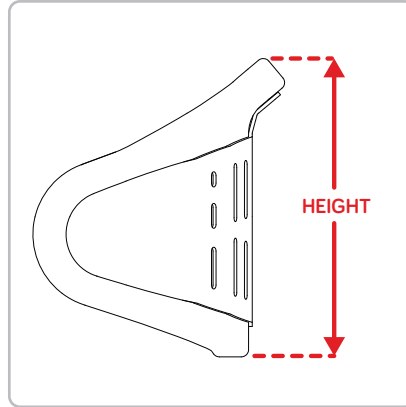

DEEP LO

ACTIVE MID

DEEP MID

SIZING TABLE - ACTIVE LO

ZYGO SIZE	OUTER WIDTH	HEIGHT	DEPTH	LATERAL HEIGHT
12" X 7"	10.7"	7.8"	2"	7"
14" X 8"	12.7"	8.6"	2.3"	7.5"
16" X 9"	14.7"	9.8"	2.6"	8.4"
18" X 9"	16.7"	10.3"	2.8"	8.9"
20" X 11"	18.7"	11.5"	3.3"	9.9"

SIZING TABLE - ACTIVE MID

ZYGO SIZE	OUTER WIDTH	INNER WIDTH	HEIGHT	DEPTH	LATERAL HEIGHT	LATERAL POSITION
10" X 9"	8.8"	N/A	9"	1.4"	4.3"	2.3"
10" X 11"	8.8"	N/A	11"	1.4"	4"	2.8"
12" X 10"	10.7"	N/A	10"	1.8"	4.8"	2.5"
12" X 12"	10.7"	N/A	11.5"	1.8"	4.9"	3.1"
12" X 13"	10.7"	N/A	12.5"	1.8"	5.3"	3.1"
14" X 13"	13.5"	N/A	13"	2.2"	6.6"	2.9"
14" X 15"	13.5"	N/A	15"	2.2"	6.1"	3.6"
14" X 16"	13.5"	N/A	16"	2.2"	6.1"	3.8"
16" X 14"	15.3"	N/A	14"	2.6"	7"	3.1"
16" X 16"	15.3"	N/A	16"	2.6"	6.3"	3.6"
16" X 17"	15.3"	N/A	17"	2.6"	7.2"	3.4"
18" X 15"	17.2"	N/A	14.5"	2.9"	7"	3.3"
18" X 17"	17.2"	N/A	16.5"	2.9"	6.6"	3.6"
18" X 18"	17.2"	N/A	18"	2.9"	6.6"	4.4"
20" X 15"	19"	N/A	15"	3.3"	7.4"	3.5"
20" X 18"	19"	N/A	17.5"	3.3"	6.7"	4.2"

SIZING TABLE - DEEP LO

ZYGO SIZE	OUTER WIDTH	INNER WIDTH	HEIGHT	DEPTH	LATERAL HEIGHT
12" X 7"	10.5"	8.5"	7"	3.5"	6.2"
14" X 8"	12.5"	10.5"	8.2"	4.5"	7.4"
16" X 9"	14.7"	12.5"	8.8"	5.8"	7.8"
18" X 9"	16.7"	14.5"	9.4"	6.3"	8"
20" X 11"	18.7"	16.5"	10.6"	6.3"	8.5"

SIZING TABLE - DEEP MID

ZYGO SIZE	OUTER WIDTH	INNER WIDTH	HEIGHT	DEPTH	LATERAL HEIGHT	LATERAL POSITION
10" X 9"	8.8"	6.8"	9"	2.5"	4.3"	2.3"
10" X 11"	8.8"	6.8"	11"	2.5"	4"	2.8"
12" X 10"	10.8"	8.8"	10"	3"	4.8"	2.5"
12" X 12"	10.8"	8.8"	11.5"	3"	4.9"	3.1"
12" X 13"	11"	9"	12.5"	3.8"	5.3"	3.1"
14" X 13"	12.9"	10.5"	13"	3.6"	6.6"	2.9"
14" X 15"	12.9"	10.5"	15"	3.6"	6.1"	3.6"
14" X 16"	13.5"	11.2"	16"	4.7"	6.1"	3.8"
16" X 14"	15.1"	12.8"	14"	5.2"	7"	3.1"
16" X 16"	15.1"	12.8"	16"	5.2"	6.3"	3.6"
16" X 17"	15.2"	12.9"	17"	6"	7.2"	3.4"
18" X 15"	17"	14.7"	14.5"	5.7"	7"	3.3"
18" X 17"	17"	14.7"	16.5"	5.7"	6.6"	3.6"
18" X 18"	17.3"	14.9"	18"	6"	6.6"	4.4"
20" X 15"	19"	16.7"	15"	6.3"	7.4"	3.5"
20" X 18"	19"	16.7"	17.5"	6.3"	6.7"	4.2"