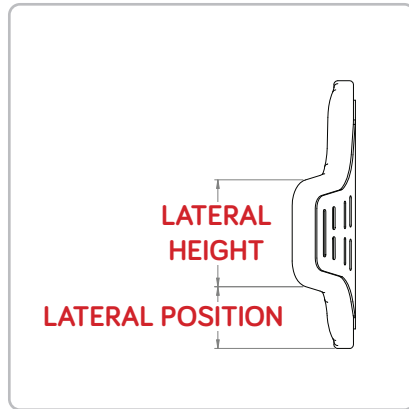

DEEP LO

ACTIVE MID

DEEP MID

SIZING TABLE - ACTIVE LO

ZYGO SIZE	OUTER WIDTH	HEIGHT	DEPTH	LATERAL HEIGHT
12" X 7"	10.7"	7.8"	2"	7"
14" X 8"	12.7"	8.6"	2.3"	7.5"
16" X 9"	14.7"	9.8"	2.6"	8.4"
18" X 9"	16.7"	10.3"	2.8"	8.9"
20" X 11"	18.7"	11.5"	3.3"	9.9"

SIZING TABLE - ACTIVE MID

ZYGO SIZE	OUTER WIDTH	INNER WIDTH	HEIGHT	DEPTH	LATERAL HEIGHT	LATERAL POSITION
10" X 9"	8.8"	N/A	9"	1.4"	4.3"	2.3"
10" X 11"	8.8"	N/A	11"	1.4"	4"	2.8"
12" X 10"	10.7"	N/A	10"	1.8"	4.8"	2.5"
12" X 12"	10.7"	N/A	11.5"	1.8"	4.9"	3.1"
12" X 13"	10.7"	N/A	12.5"	1.8"	5.3"	3.1"
14" X 13"	13.5"	N/A	13"	2.2"	6.6"	2.9"
14" X 15"	13.5"	N/A	15"	2.2"	6.1"	3.6"
14" X 16"	13.5"	N/A	16"	2.2"	6.1"	3.8"
16" X 14"	15.3"	N/A	14"	2.6"	7"	3.1"
16" X 16"	15.3"	N/A	16"	2.6"	6.3"	3.6"
16" X 17"	15.3"	N/A	17"	2.6"	7.2"	3.4"
18" X 15"	17.2"	N/A	14.5"	2.9"	7"	3.3"
18" X 17"	17.2"	N/A	16.5"	2.9"	6.6"	3.6"
18" X 18"	17.2"	N/A	18"	2.9"	6.6"	4.4"
20" X 15"	19"	N/A	15"	3.3"	7.4"	3.5"
20" X 18"	19"	N/A	17.5"	3.3"	6.7"	4.2"

SIZING TABLE - DEEP LO

ZYGO SIZE	OUTER WIDTH	INNER WIDTH	HEIGHT	DEPTH	LATERAL HEIGHT
12" X 7"	10.5"	8.5"	7"	3.5"	6.2"
14" X 8"	12.5"	10.5"	8.2"	4.5"	7.4"
16" X 9"	14.7"	12.5"	8.8"	5.8"	7.8"
18" X 9"	16.7"	14.5"	9.4"	6.3"	8"
20" X 11"	18.7"	16.5"	10.6"	6.3"	8.5"

SIZING TABLE - DEEP MID

ZYGO SIZE	OUTER WIDTH	INNER WIDTH	HEIGHT	DEPTH	LATERAL HEIGHT	LATERAL POSITION
10" X 9"	8.8"	6.8"	9"	2.5"	4.3"	2.3"
10" X 11"	8.8"	6.8"	11"	2.5"	4"	2.8"
12" X 10"	10.8"	8.8"	10"	3"	4.8"	2.5"
12" X 12"	10.8"	8.8"	11.5"	3"	4.9"	3.1"
12" X 13"	11"	9"	12.5"	3.8"	5.3"	3.1"
14" X 13"	12.9"	10.5"	13"	3.6"	6.6"	2.9"
14" X 15"	12.9"	10.5"	15"	3.6"	6.1"	3.6"
14" X 16"	13.5"	11.2"	16"	4.7"	6.1"	3.8"
16" X 14"	15.1"	12.8"	14"	5.2"	7"	3.1"
16" X 16"	15.1"	12.8"	16"	5.2"	6.3"	3.6"
16" X 17"	15.2"	12.9"	17"	6"	7.2"	3.4"
18" X 15"	17"	14.7"	14.5"	5.7"	7"	3.3"
18" X 17"	17"	14.7"	16.5"	5.7"	6.6"	3.6"
18" X 18"	17.3"	14.9"	18"	6"	6.6"	4.4"
20" X 15"	19"	16.7"	15"	6.3"	7.4"	3.5"
20" X 18"	19"	16.7"	17.5"	6.3"	6.7"	4.2"