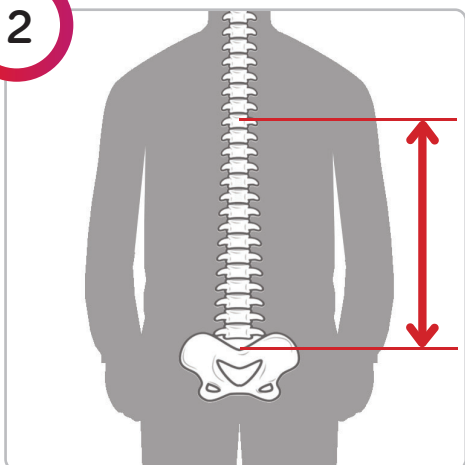

• GUIDA ALLA SCELTA DELLE MISURE •

1

MEASURE WIDTH ACROSS BACK SURFACE
SIMPLY MEASURE ACROSS THE BACK BETWEEN AXILLAE

USER BACK WIDTH	ZYGO WIDTH
8"-10"	10"
10"-12"	12"
12"-14"	14"
14"-16"	16"
16"-18"	18"
18"-20"	20"

2

MEASURE FOR BACK SUPPORT HEIGHT

**SIMPLY MEASURE FROM THE DESIRED
FINISH HEIGHT TO 1" BELOW PSIS**

3

CHOOSE CONTOUR

ACTIVE

DEEP

ACTIVE LO

DEEP LO

ACTIVE MID

DEEP MID

SIZING TABLE - ACTIVE LO

ZYGO SIZE	OUTER WIDTH	HEIGHT	DEPTH	LATERAL HEIGHT
12" X 7"	10.7"	7.8"	2"	7"
14" X 8"	12.7"	8.6"	2.3"	7.5"
16" X 9"	14.7"	9.8"	2.6"	8.4"
18" X 9"	16.7"	10.3"	2.8"	8.9"
20" X 11"	18.7"	11.5"	3.3"	9.9"

SIZING TABLE - DEEP LO

ZYGO SIZE	OUTER WIDTH	INNER WIDTH	HEIGHT	DEPTH	LATERAL HEIGHT
12" X 7"	10.5"	8.5"	7"	3.5"	6.2"
14" X 8"	12.5"	10.5"	8.2"	4.5"	7.4"
16" X 9"	14.7"	12.5"	8.8"	5.8"	7.8"
18" X 9"	16.7"	14.5"	9.4"	6.3"	8"
20" X 11"	18.7"	16.5"	10.6"	6.3"	8.5"