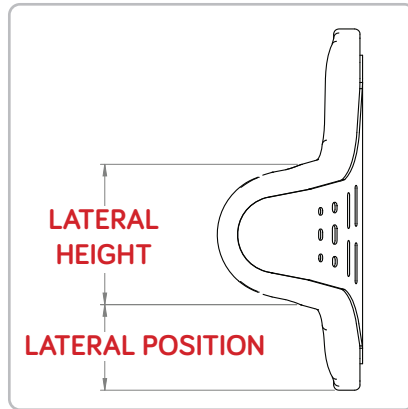

DEEP LO

ACTIVE MID

DEEP MID

SIZING TABLE - ACTIVE LO

ZYGO SIZE	OUTER WIDTH	HEIGHT	DEPTH	LATERAL HEIGHT
12" X 7"	10.7"	7.8"	2"	7"
14" X 8"	12.7"	8.6"	2.3"	7.5"
16" X 9"	14.7"	9.8"	2.6"	8.4"
18" X 9"	16.7"	10.3"	2.8"	8.9"
20" X 11"	18.7"	11.5"	3.3"	9.9"

SIZING TABLE - ACTIVE MID

ZYGO SIZE	OUTER WIDTH	INNER WIDTH	HEIGHT	DEPTH	LATERAL HEIGHT	LATERAL POSITION
10" X 9"	8.8"	N/A	9"	1.4"	4.3"	2.3"
10" X 11"	8.8"	N/A	11"	1.4"	4"	2.8"
12" X 10"	10.7"	N/A	10"	1.8"	4.8"	2.5"
12" X 12"	10.7"	N/A	11.5"	1.8"	4.9"	3.1"
12" X 13"	10.7"	N/A	12.5"	1.8"	5.3"	3.1"
14" X 13"	13.5"	N/A	13"	2.2"	6.6"	2.9"
14" X 15"	13.5"	N/A	15"	2.2"	6.1"	3.6"
14" X 16"	13.5"	N/A	16"	2.2"	6.1"	3.8"
16" X 14"	15.3"	N/A	14"	2.6"	7"	3.1"
16" X 16"	15.3"	N/A	16"	2.6"	6.3"	3.6"
16" X 17"	15.3"	N/A	17"	2.6"	7.2"	3.4"
18" X 15"	17.2"	N/A	14.5"	2.9"	7"	3.3"
18" X 17"	17.2"	N/A	16.5"	2.9"	6.6"	3.6"
18" X 18"	17.2"	N/A	18"	2.9"	6.6"	4.4"
20" X 15"	19"	N/A	15"	3.3"	7.4"	3.5"
20" X 18"	19"	N/A	17.5"	3.3"	6.7"	4.2"

SIZING TABLE - DEEP LO

ZYGO SIZE	OUTER WIDTH	INNER WIDTH	HEIGHT	DEPTH	LATERAL HEIGHT
12" X 7"	10.5"	8.5"	7"	3.5"	6.2"
14" X 8"	12.5"	10.5"	8.2"	4.5"	7.4"
16" X 9"	14.7"	12.5"	8.8"	5.8"	7.8"
18" X 9"	16.7"	14.5"	9.4"	6.3"	8"
20" X 11"	18.7"	16.5"	10.6"	6.3"	8.5"

SIZING TABLE - DEEP MID

ZYGO SIZE	OUTER WIDTH	INNER WIDTH	HEIGHT	DEPTH	LATERAL HEIGHT	LATERAL POSITION
10" X 9"	8.8"	6.8"	9"	2.5"	4.3"	2.3"
10" X 11"	8.8"	6.8"	11"	2.5"	4"	2.8"
12" X 10"	10.8"	8.8"	10"	3"	4.8"	2.5"
12" X 12"	10.8"	8.8"	11.5"	3"	4.9"	3.1"
12" X 13"	11"	9"	12.5"	3.8"	5.3"	3.1"
14" X 13"	12.9"	10.5"	13"	3.6"	6.6"	2.9"
14" X 15"	12.9"	10.5"	15"	3.6"	6.1"	3.6"
14" X 16"	13.5"	11.2"	16"	4.7"	6.1"	3.8"
16" X 14"	15.1"	12.8"	14"	5.2"	7"	3.1"
16" X 16"	15.1"	12.8"	16"	5.2"	6.3"	3.6"
16" X 17"	15.2"	12.9"	17"	6"	7.2"	3.4"
18" X 15"	17"	14.7"	14.5"	5.7"	7"	3.3"
18" X 17"	17"	14.7"	16.5"	5.7"	6.6"	3.6"
18" X 18"	17.3"	14.9"	18"	6"	6.6"	4.4"
20" X 15"	19"	16.7"	15"	6.3"	7.4"	3.5"
20" X 18"	19"	16.7"	17.5"	6.3"	6.7"	4.2"