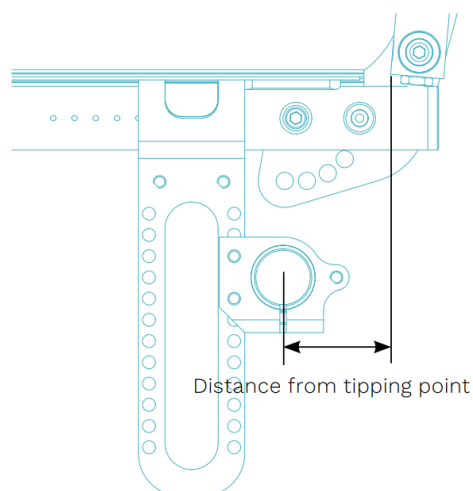

D) Drive wheel position → Distance from tipping point (in mm)

Dimension (horizontal) from centre axis to apex point Back support tube (front edge)/upholstery bar (top edge)

Drive wheel position	Distance from tipping point
1 (active)	130 mm
2	120 mm
3	110 mm
4	100 mm
5	90 mm
6	80 mm
7	70 mm
8	60 mm
9	50 mm

E) ATR / Posterior seat height (PSH), exclusions ME05

Posterior seat height [cm]	Drive wheel without wheelbase extension			Drive wheel with wheelbase extension		
	22"	24"	25"	22"	24"	25"
33	●	●	●	●	●	●
34	●	●	●	●	●	●
35	●	●	●	●	●	●
36	●	●	●	●	●	●
37	●	●	●	●	●	●
38	●	●	●	●	●	●
39	●	●	●	●	●	●
40	●	●	●	●	●	●
41	●	●	●	●	●	●
42	●	●	●	●	●	●
43	●	●	●	●	●	●
44	●	●	●	●	●	●
45	●	●	●	●	●	●
46	●	●	●	●	●	●
47	●	●	●	●	●	●
48	●	●	●	●	●	●
49	●	●	●	●	●	●
50	●	●	●	●	●	●
51	●	●	●	●	●	●
52	●	●	●	●	●	●
53	●	●	●	●	●	●
●	Combination is possible					
●	Combination is not possible					

F) Anterior frame offset / LL → Foot stirrup length

Front frame angle	0 cm offset		2 cm, 4 cm offset		4 cm abduction	
	75°	85°	75°	85°	75°	85°
Leg support bar short	-	-	LLL 39 - 45 cm	LLL 39 - 48 cm	LLL 39 - 47 cm	LLL 39 - 48 cm
Leg support bar long	LLL 40 - 50 cm	LLL 40 - 50 cm	LLL >= 44 cm	LLL >= 46 cm	LLL >= 47 cm	LLL >= 47 cm