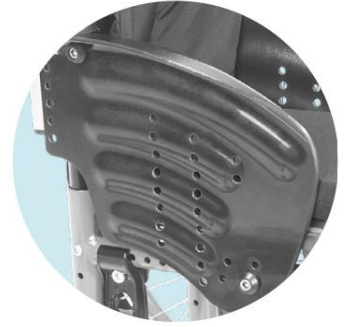

Zithoogte achteraan ZHA	
Wielgrootte	Instelbereik in cm
20"	35 – 41 en 43 – 46
22"	38 – 43 en 46 – 48
24"	41 – 46 en 49 – 51

MG86 Wheel base extension

MD10 Back support, angle-adjustable

MD54 Push handles, angled

ME02 Clothing guard, plastic

ME50 Arm support, padded

MA01 Front frame Standard

MA06 Front frame, abducted

MG15 Infinity Ultralight

MG31 Right Run

MB03 Single-panel leg support

MB10 Individual leg supports