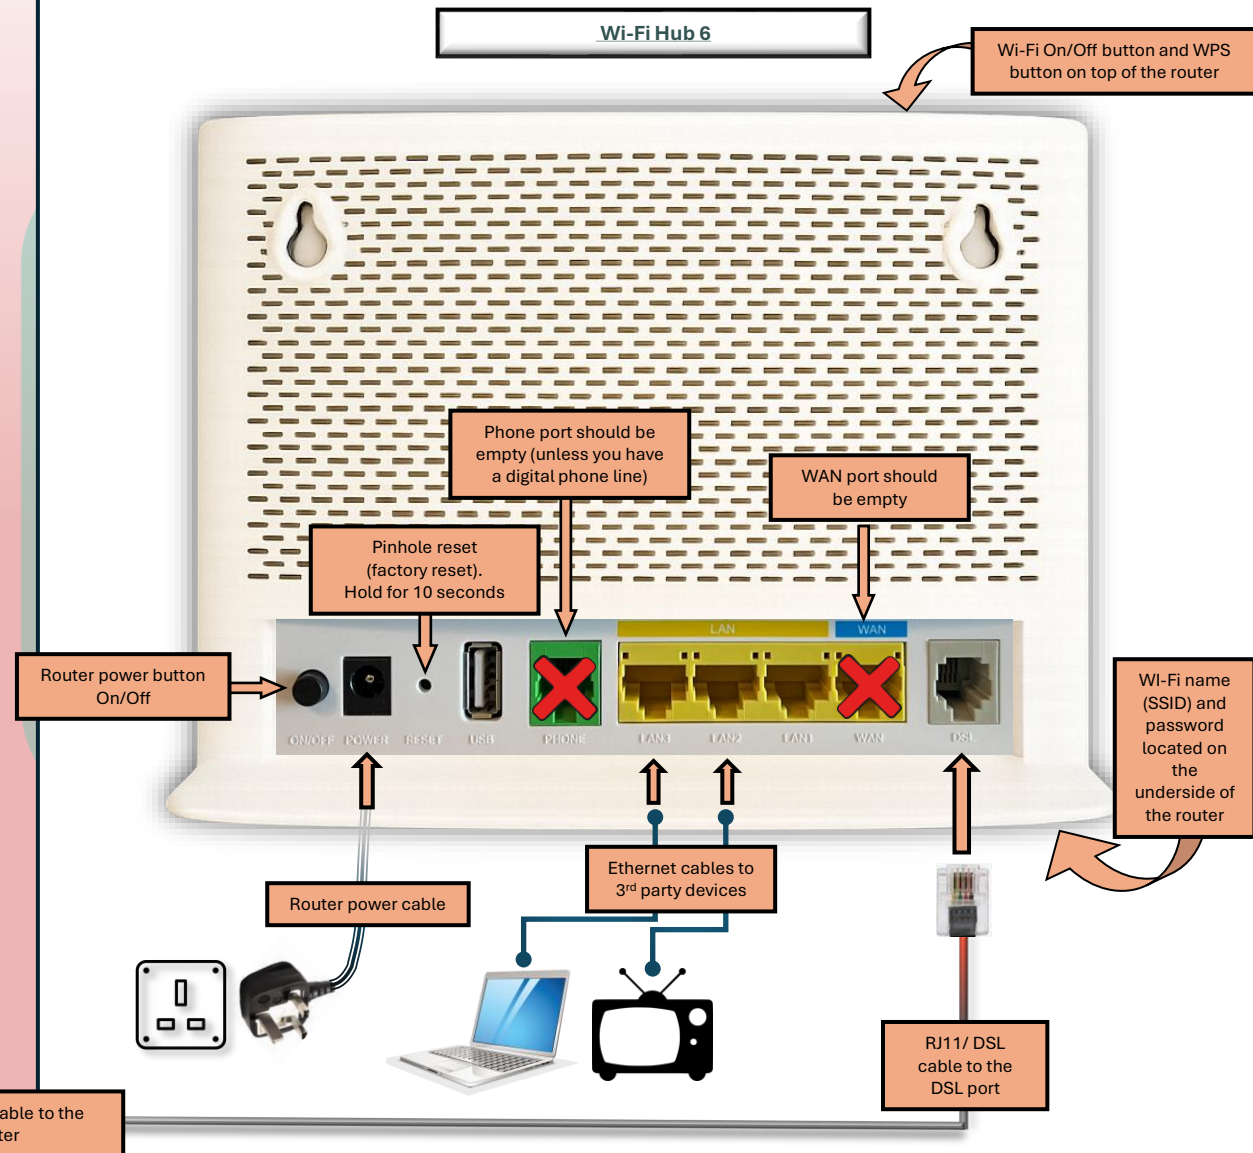

### Master Socket - Single Port

### Wi-Fi Hub 6

Master Socket - Twin Port

Wi-Fi Hub 6