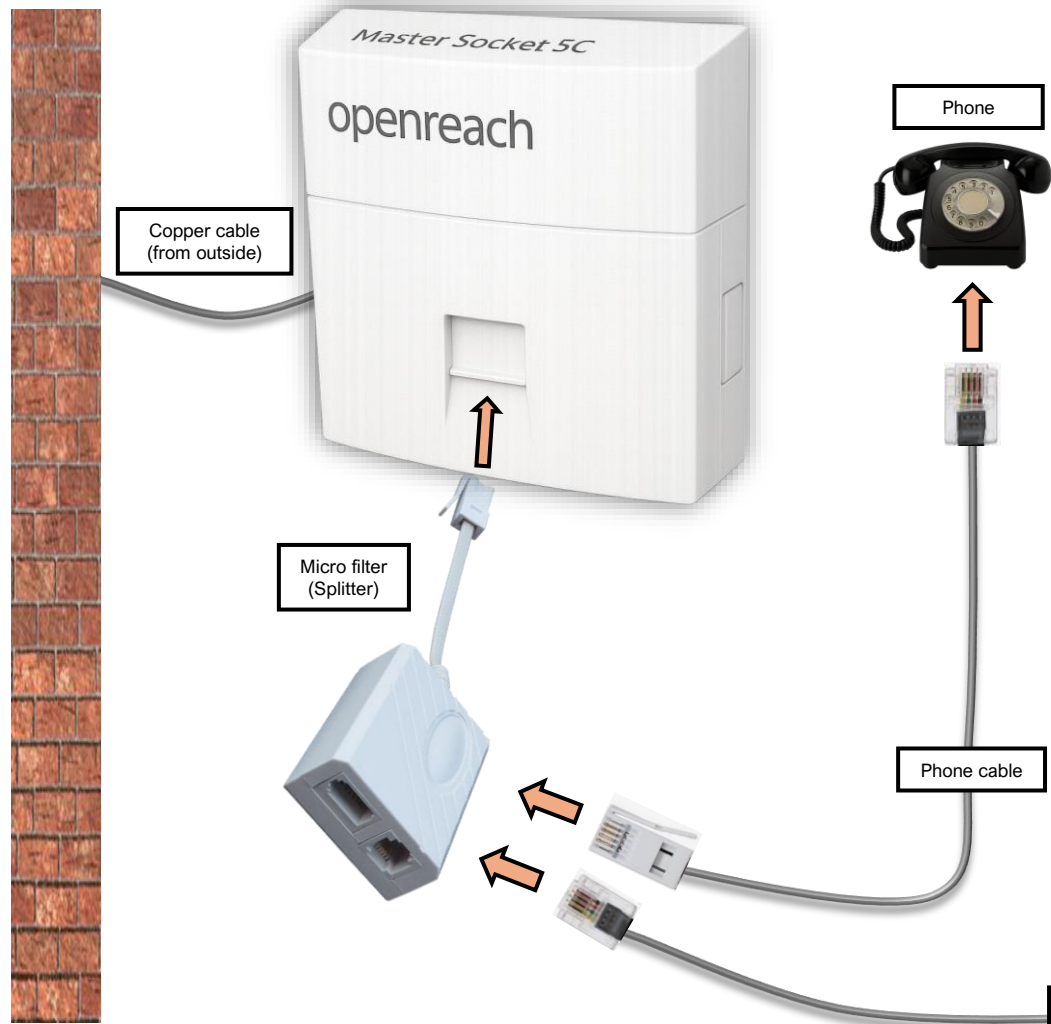

### Master Socket - Single Port

### Wi-Fi Hub 6

Master Socket - Twin Port

Wi-Fi Hub 6