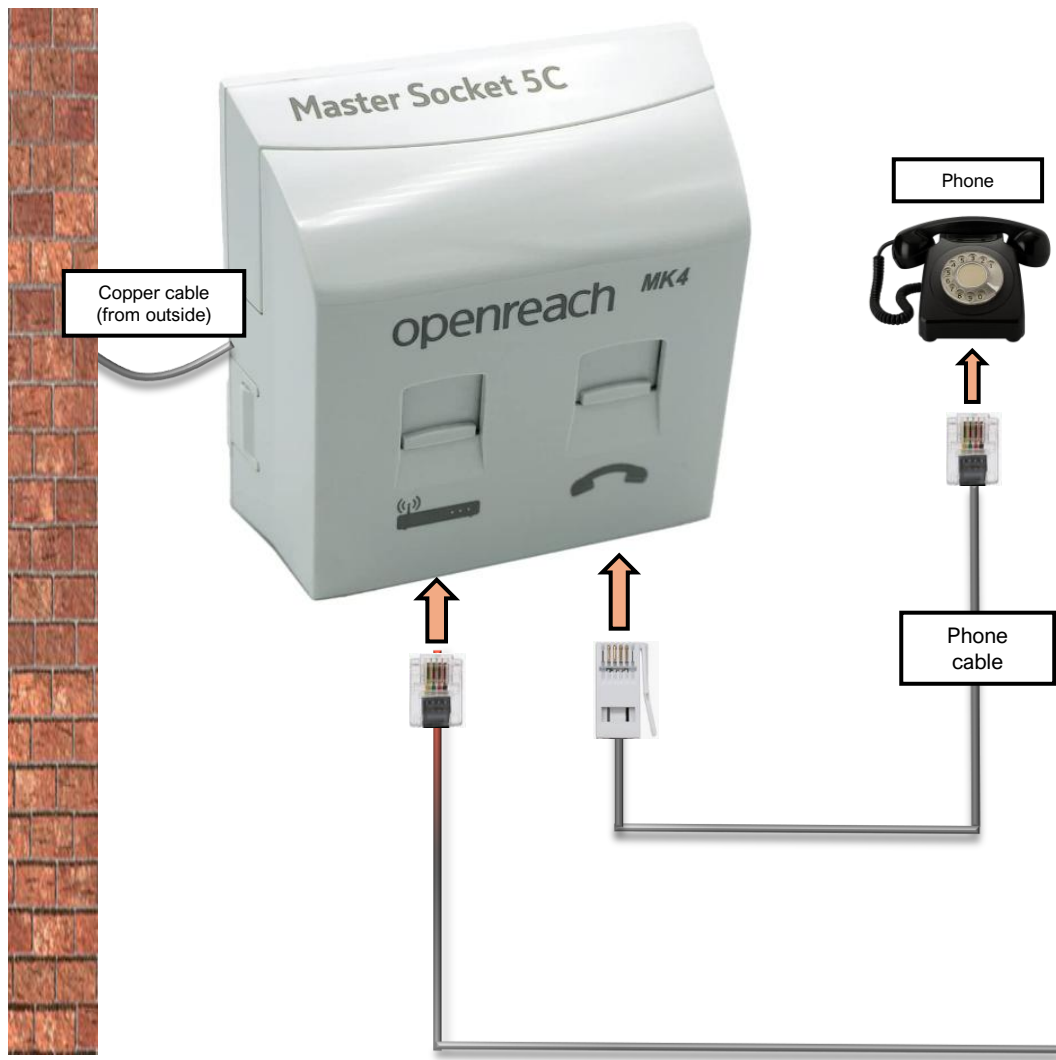

### Master Socket - Single Port

### Wi-Fi Hub 6

Master Socket - Twin Port

Wi-Fi Hub 6